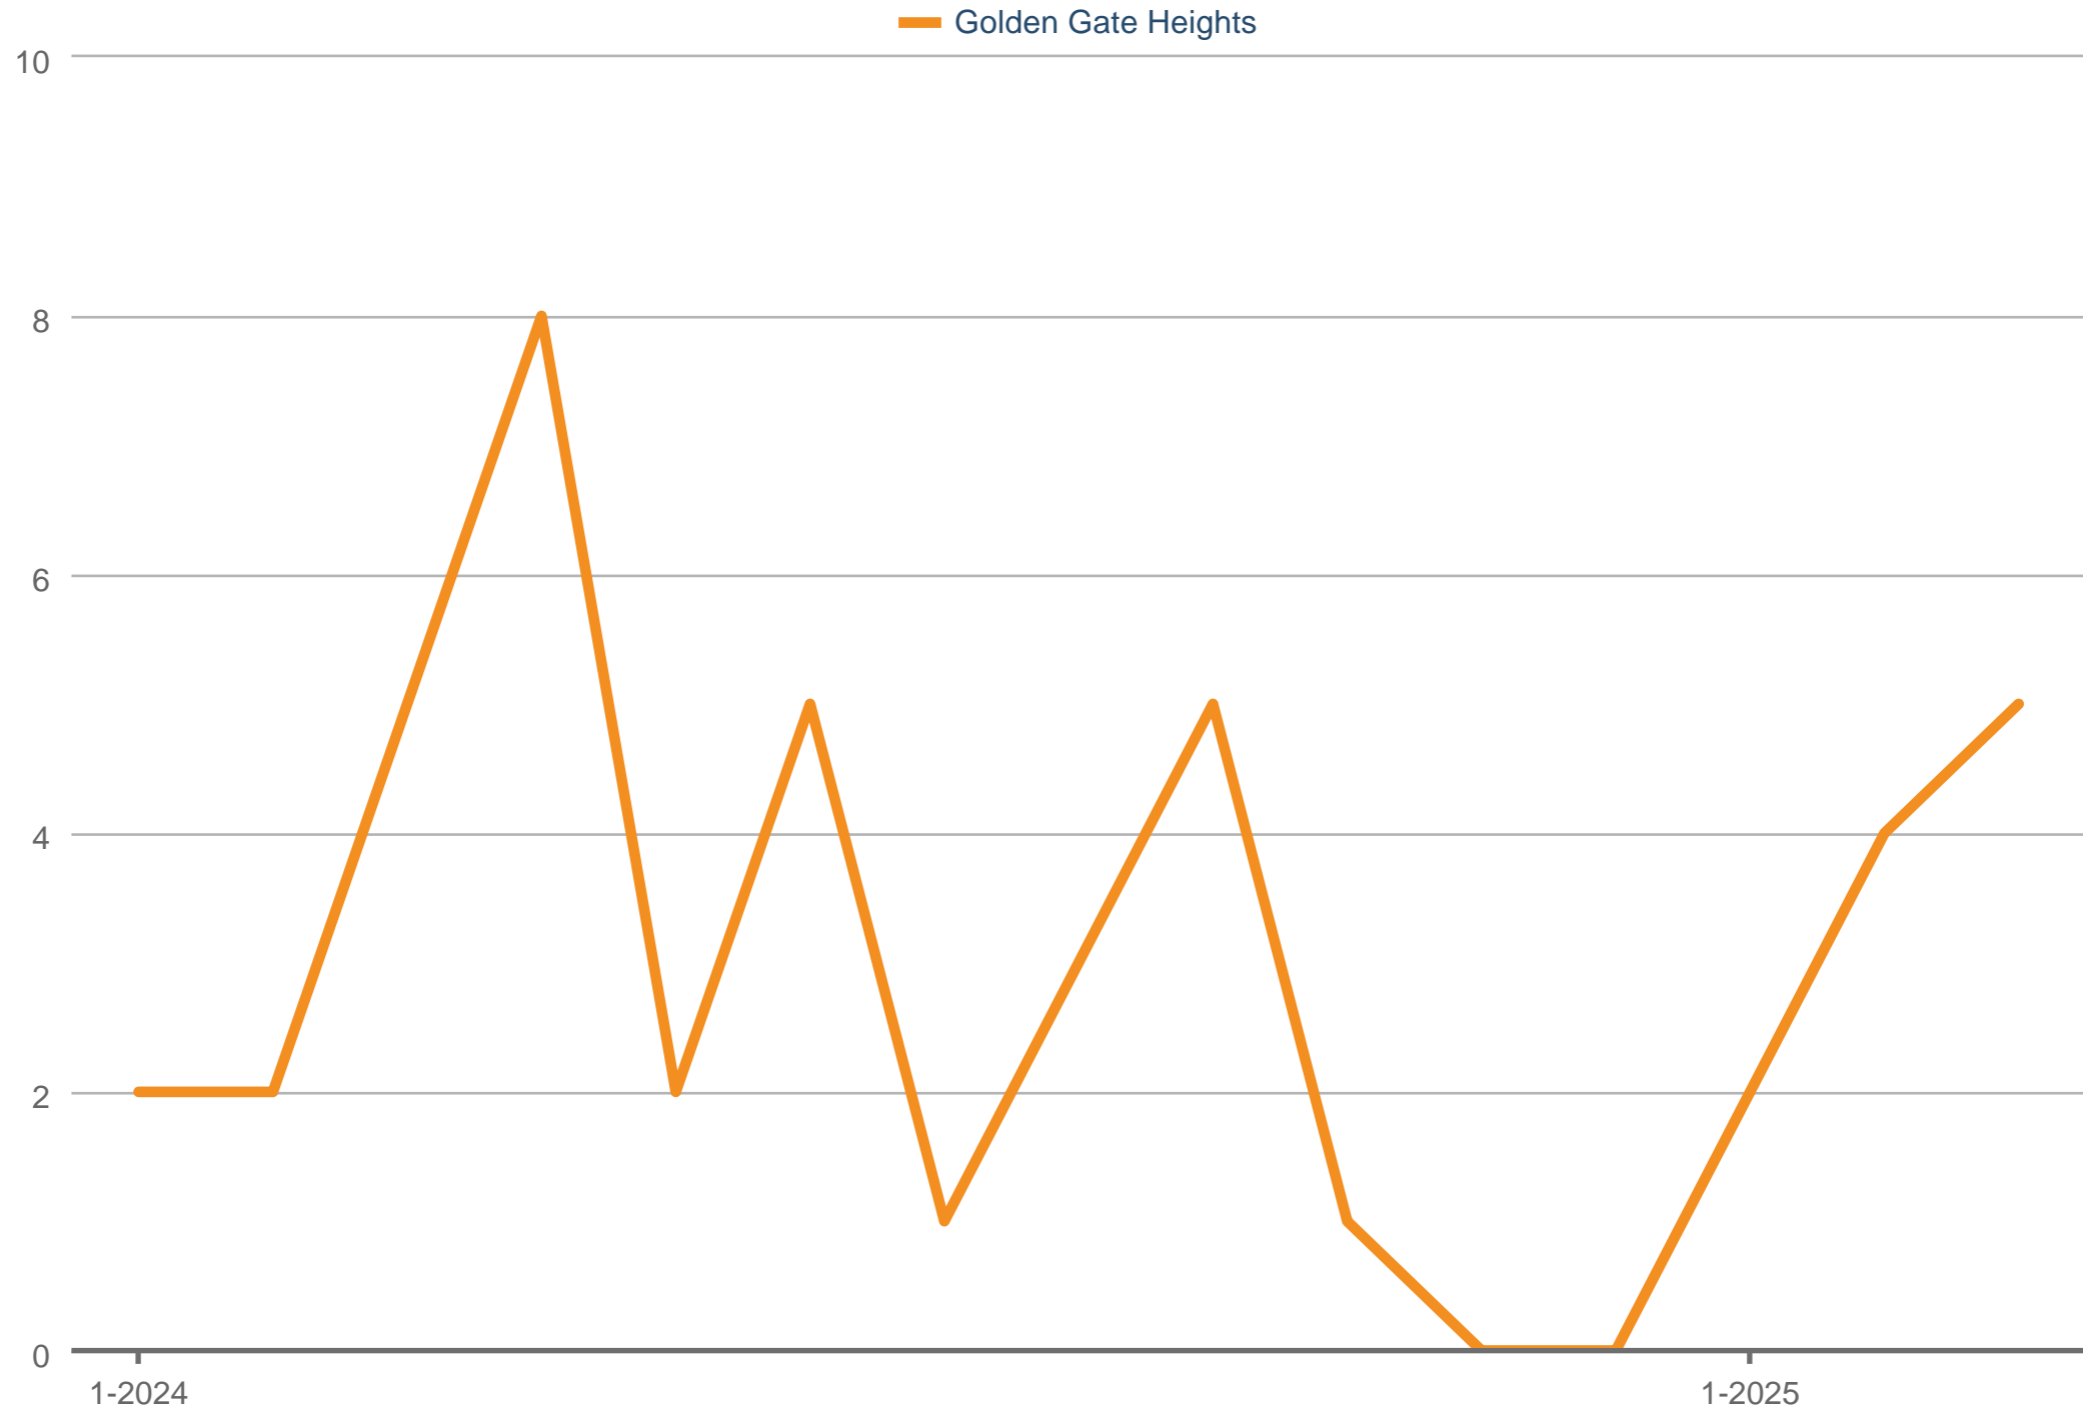

New Listings

Golden Gate Heights: Single Family

Each data point is one month of activity. Data is from April 4, 2025.