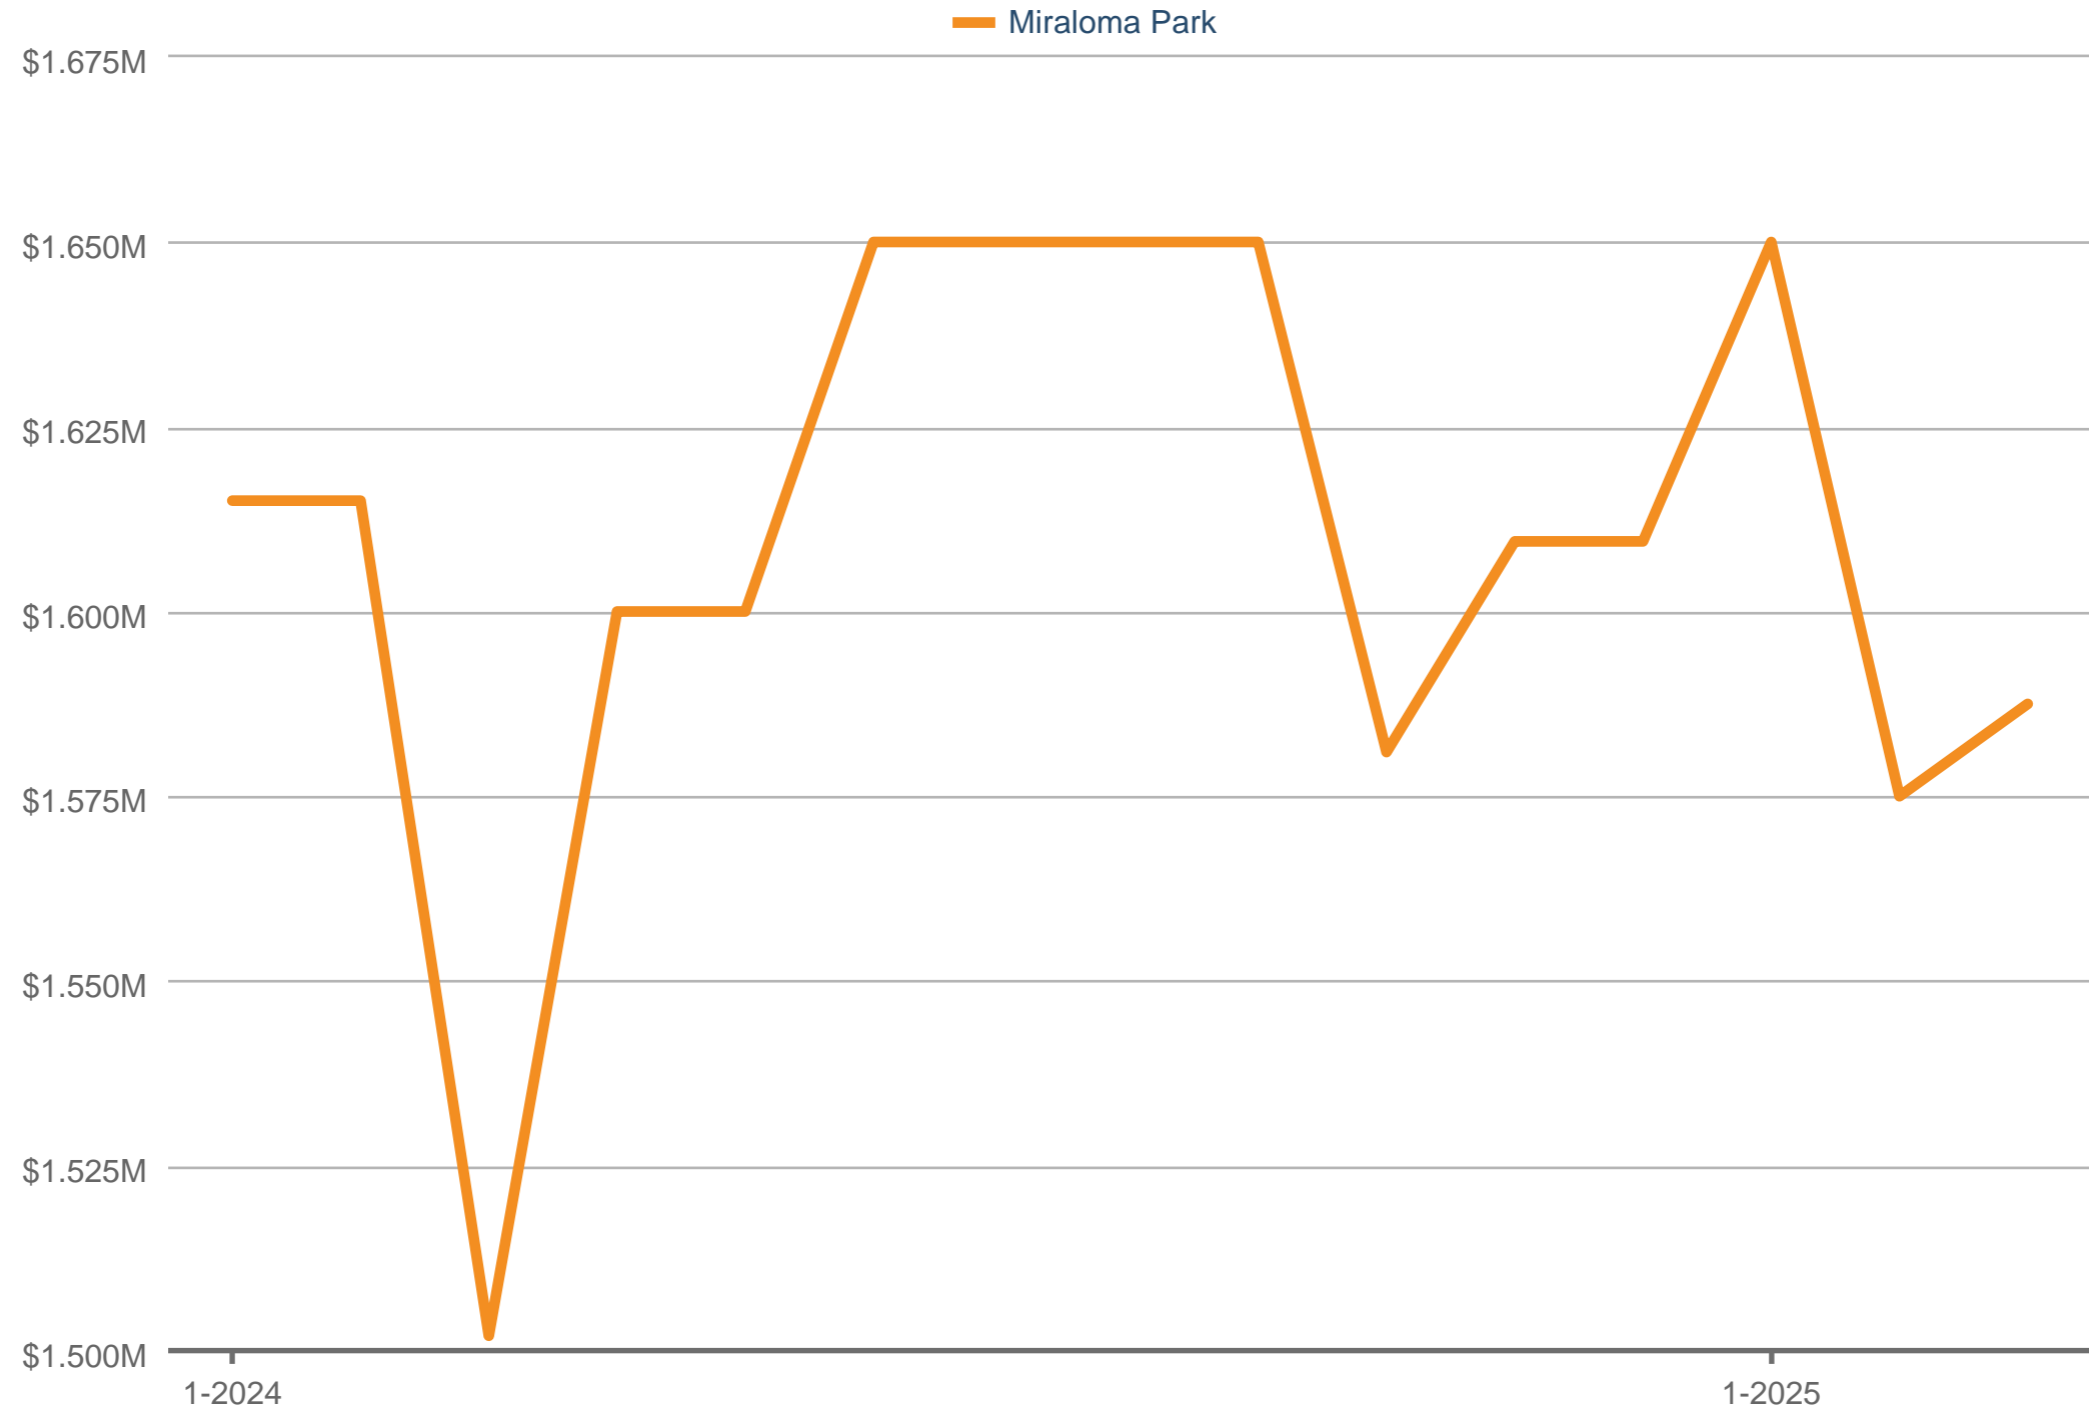

### Median Sales Price

Miraloma Park: Single Family

Each data point is three months of activity. Data is from April 4, 2025.