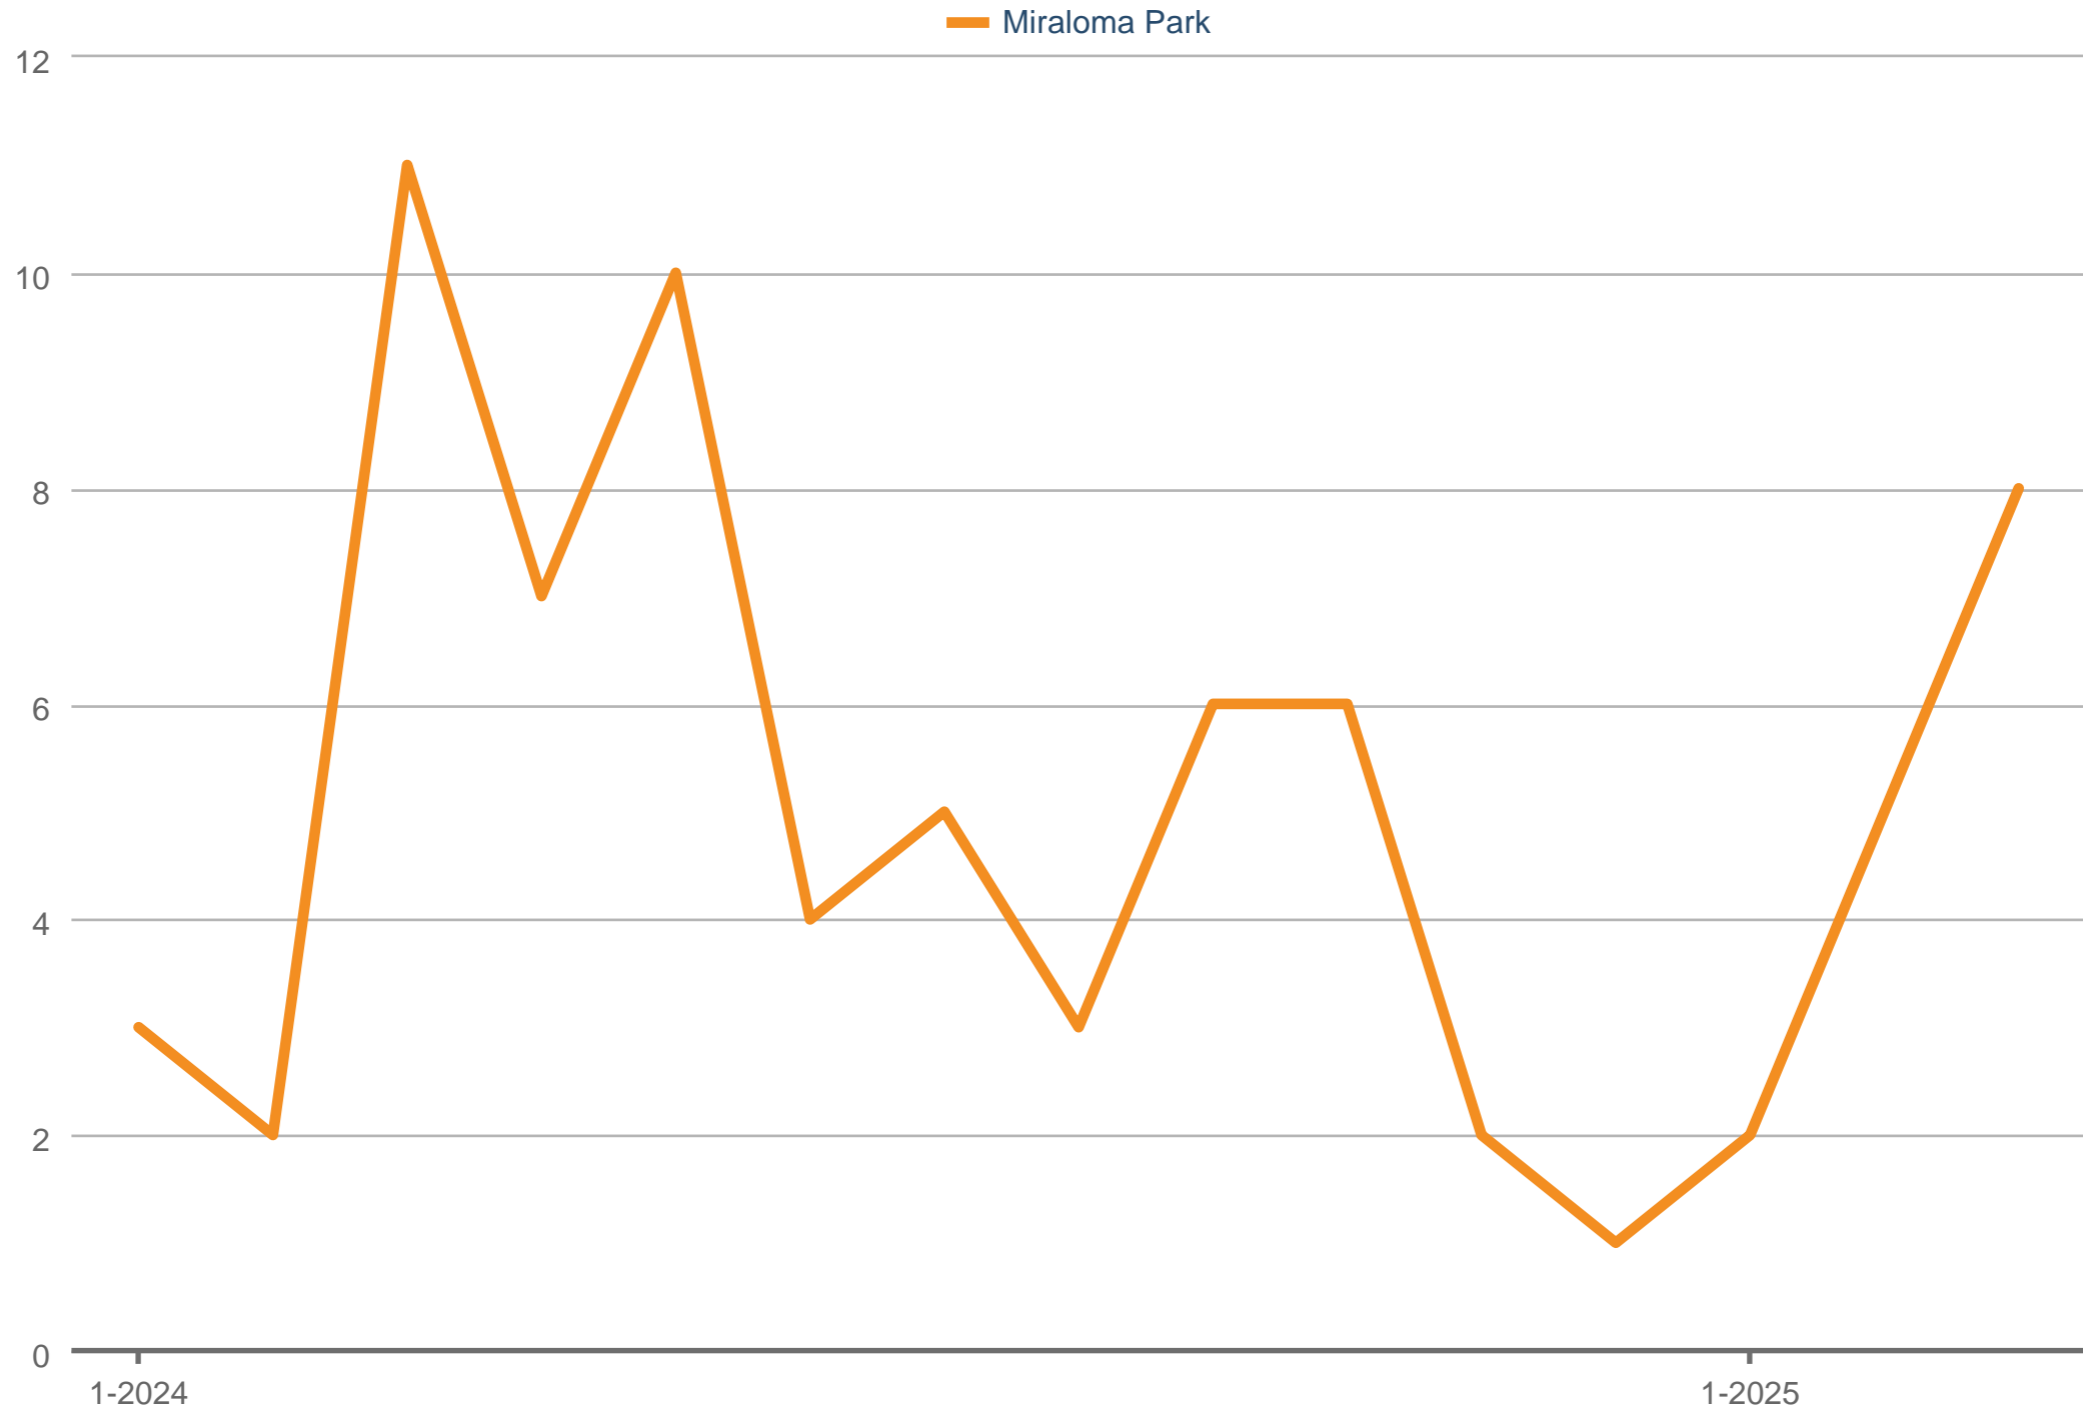

New Listings

Miraloma Park: Single Family

Each data point is one month of activity. Data is from April 4, 2025.