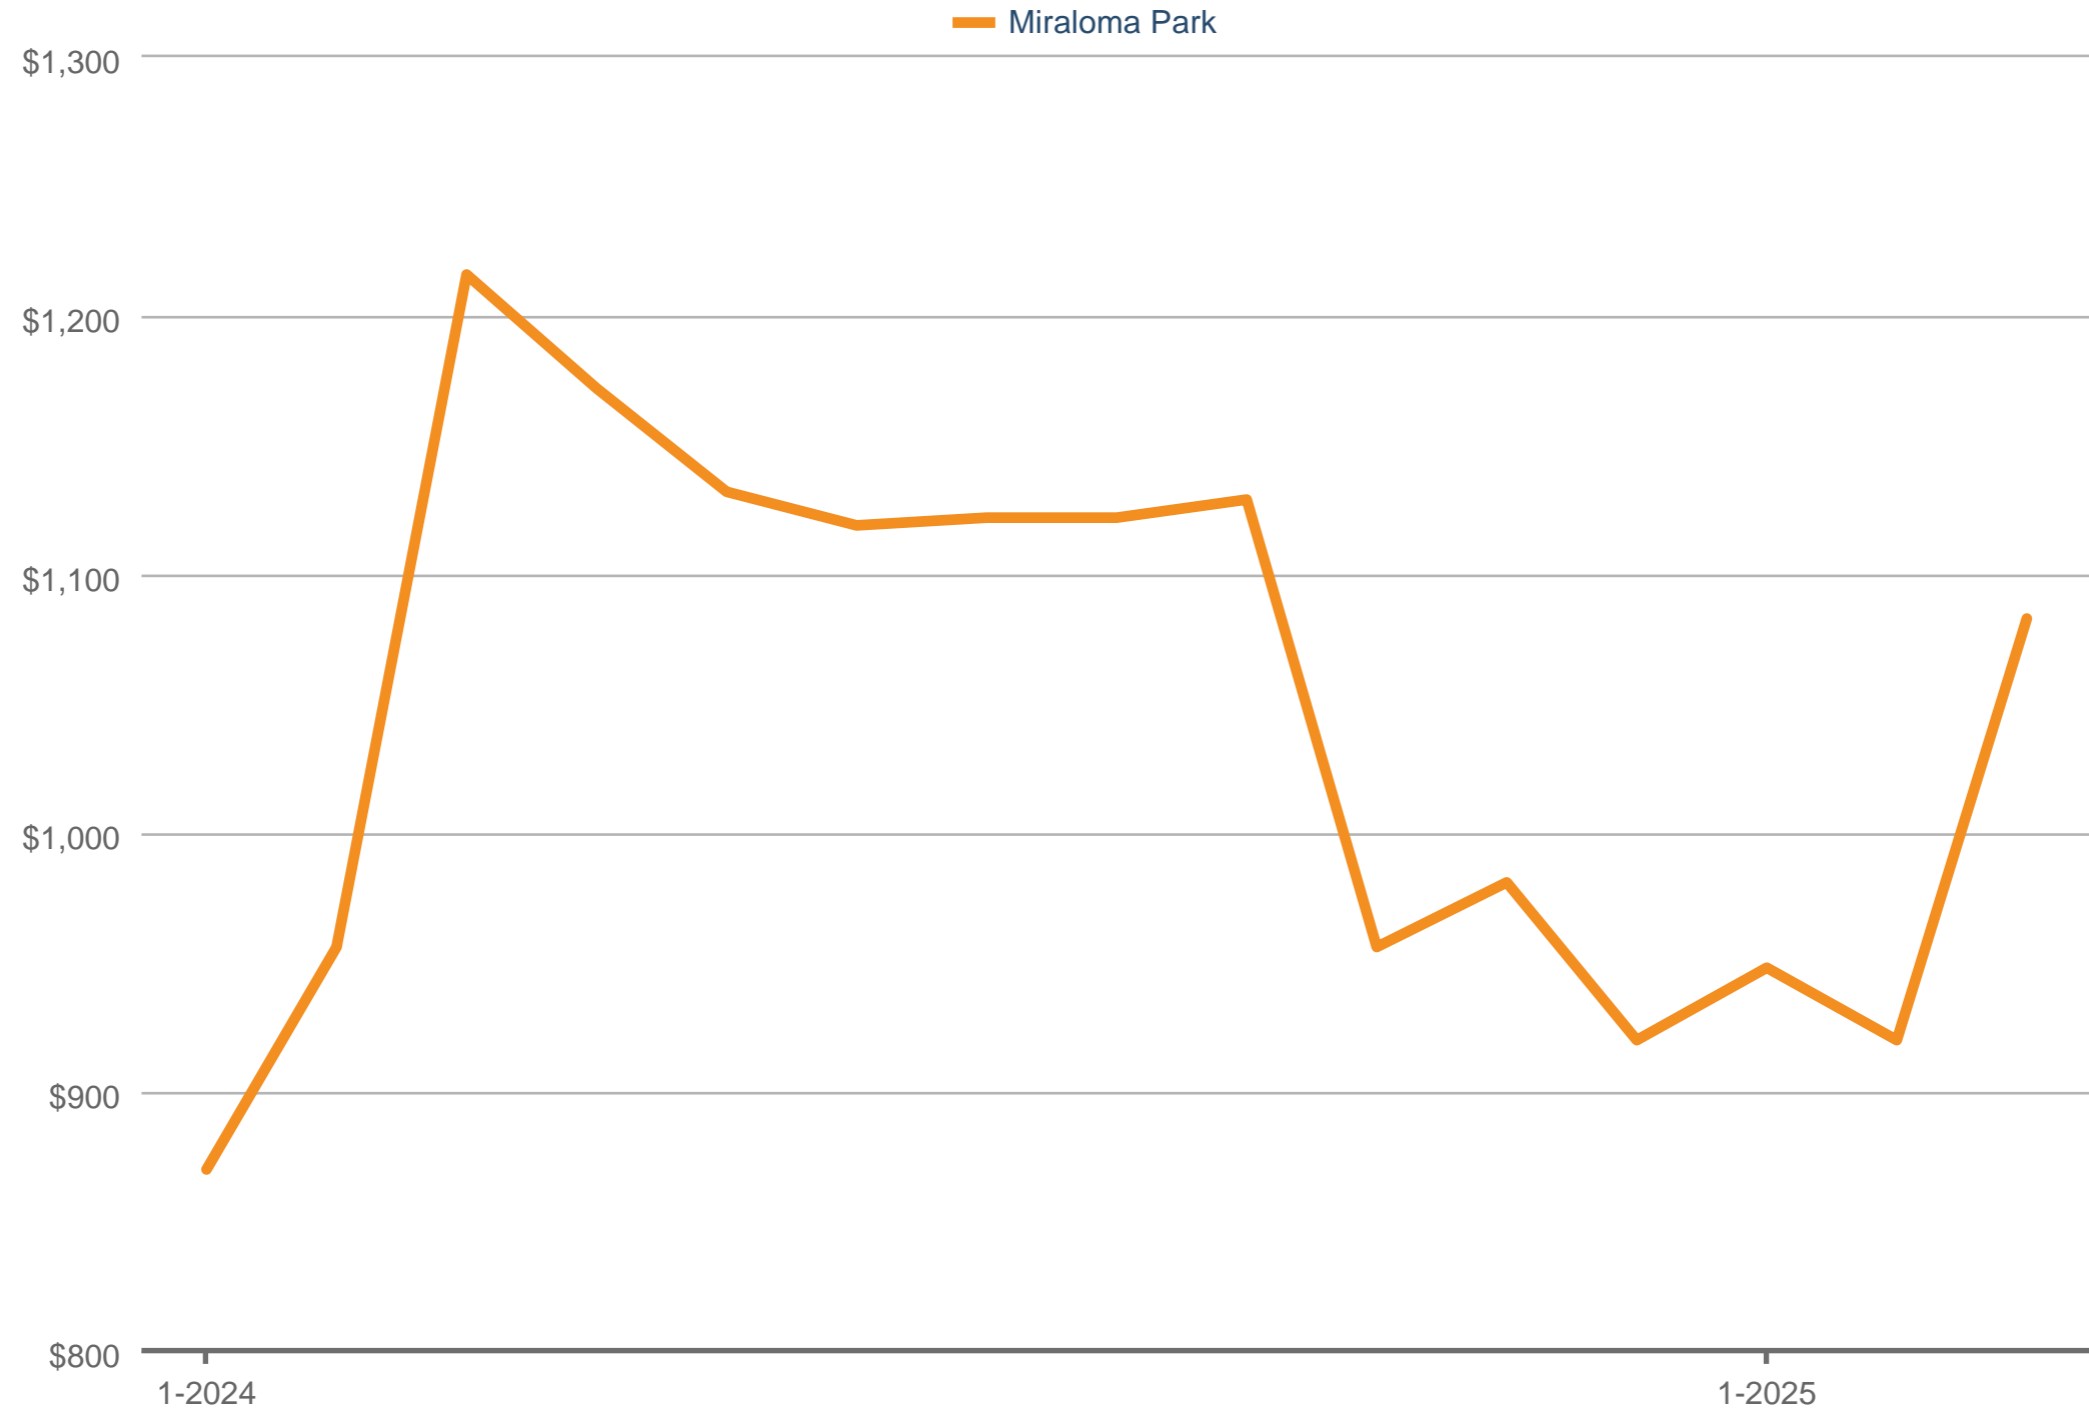

### Median Price Per Square Foot

Miraloma Park: Single Family

Each data point is three months of activity. Data is from April 4, 2025.