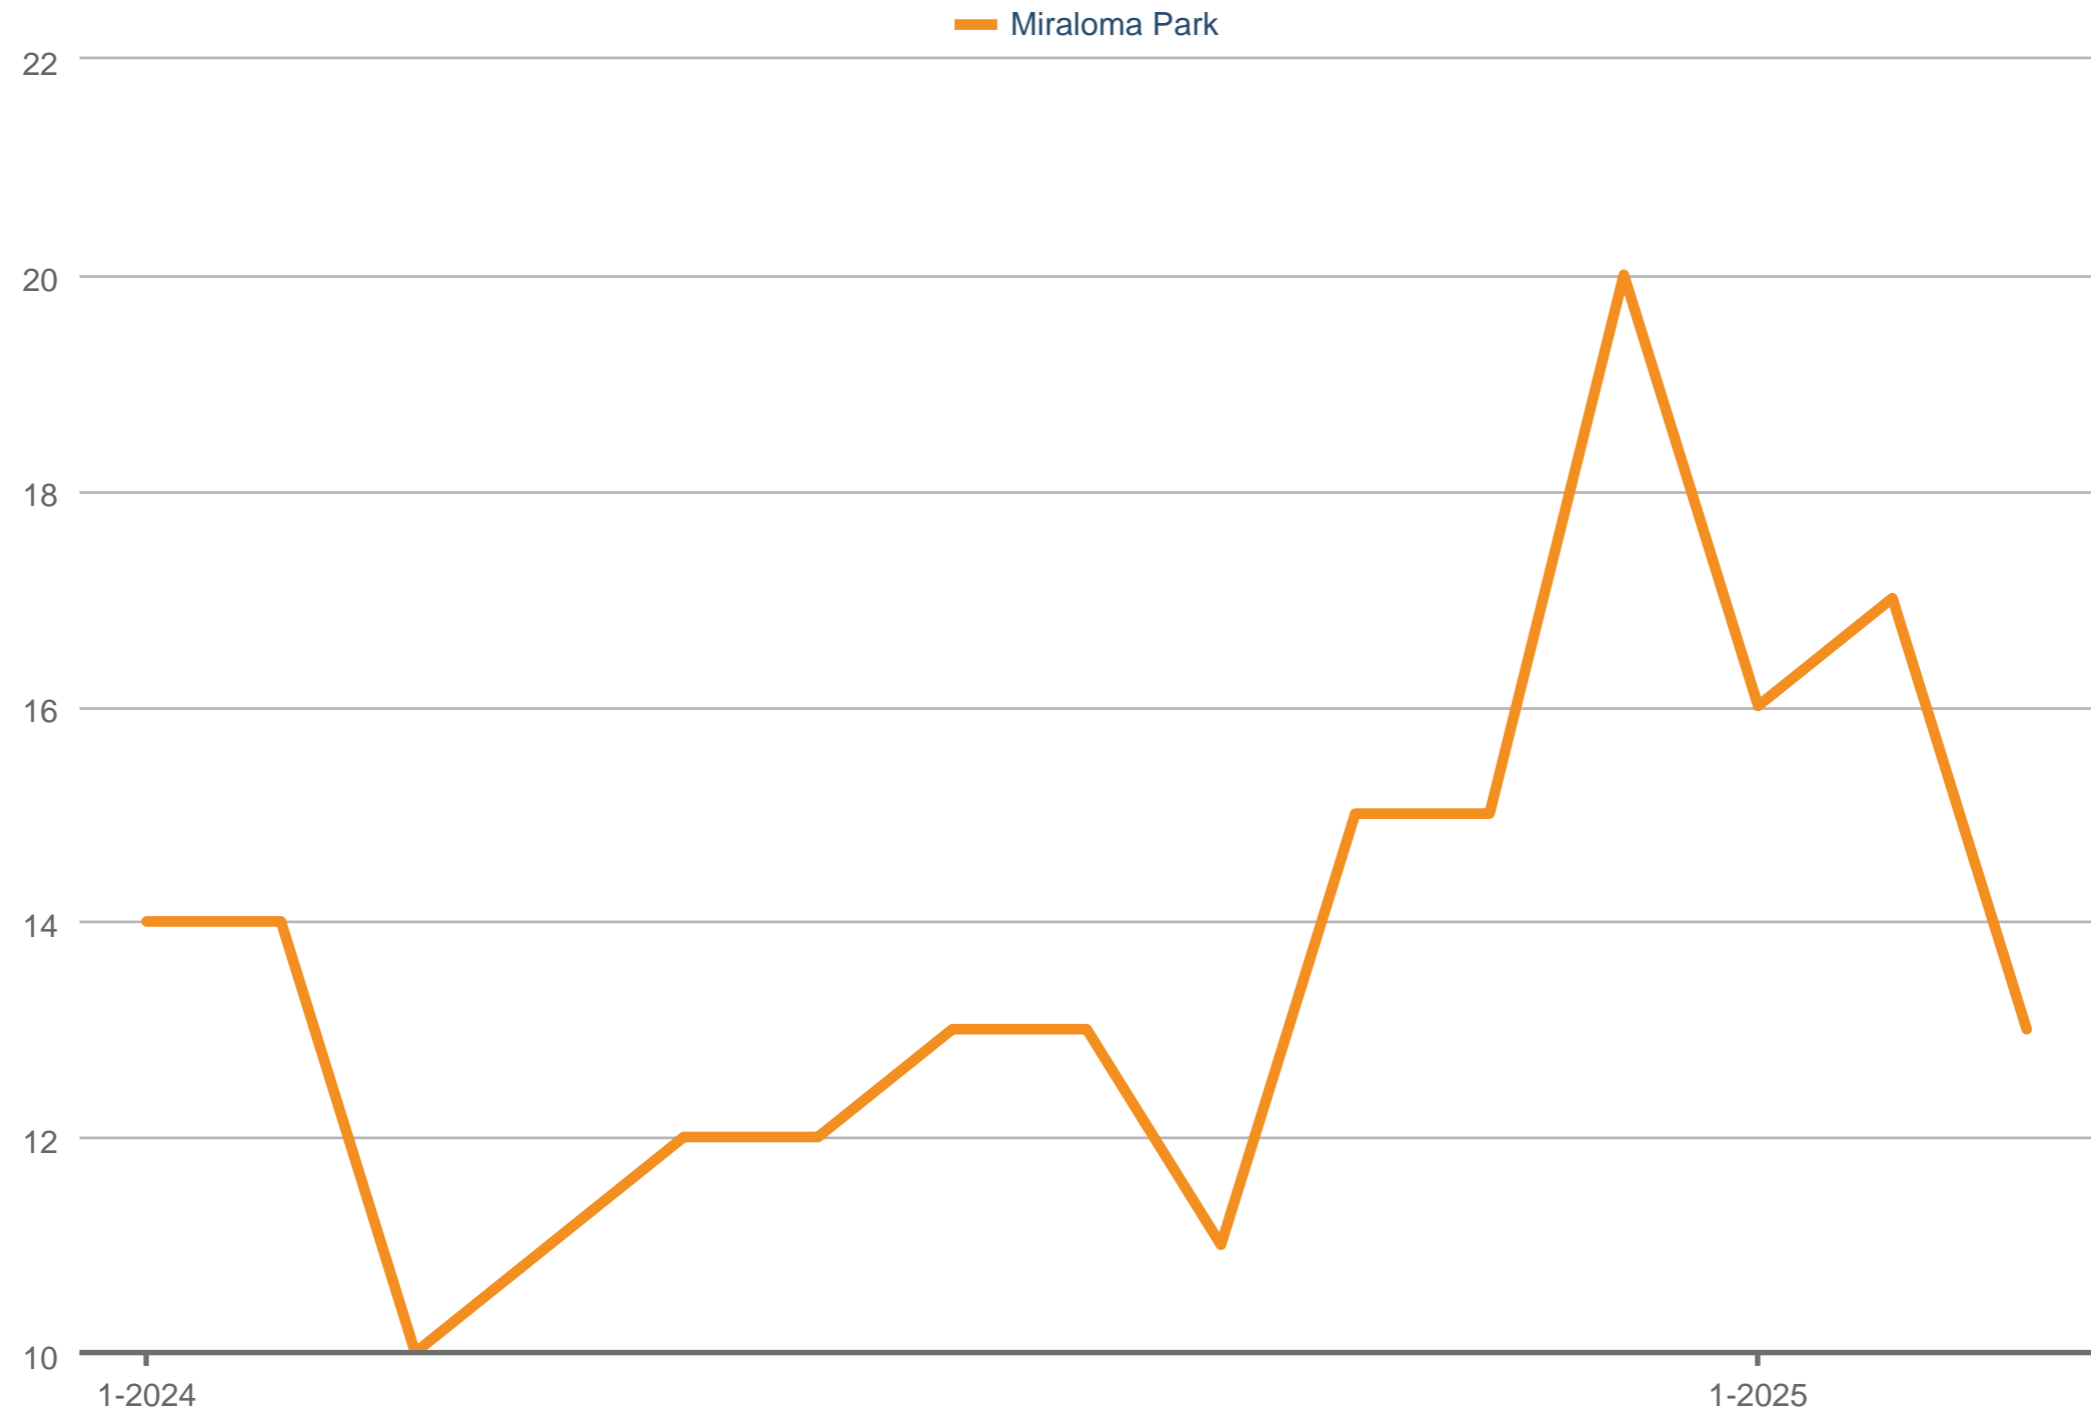

Median Days on Market

Miraloma Park: Single Family

Each data point is three months of activity. Data is from April 4, 2025.