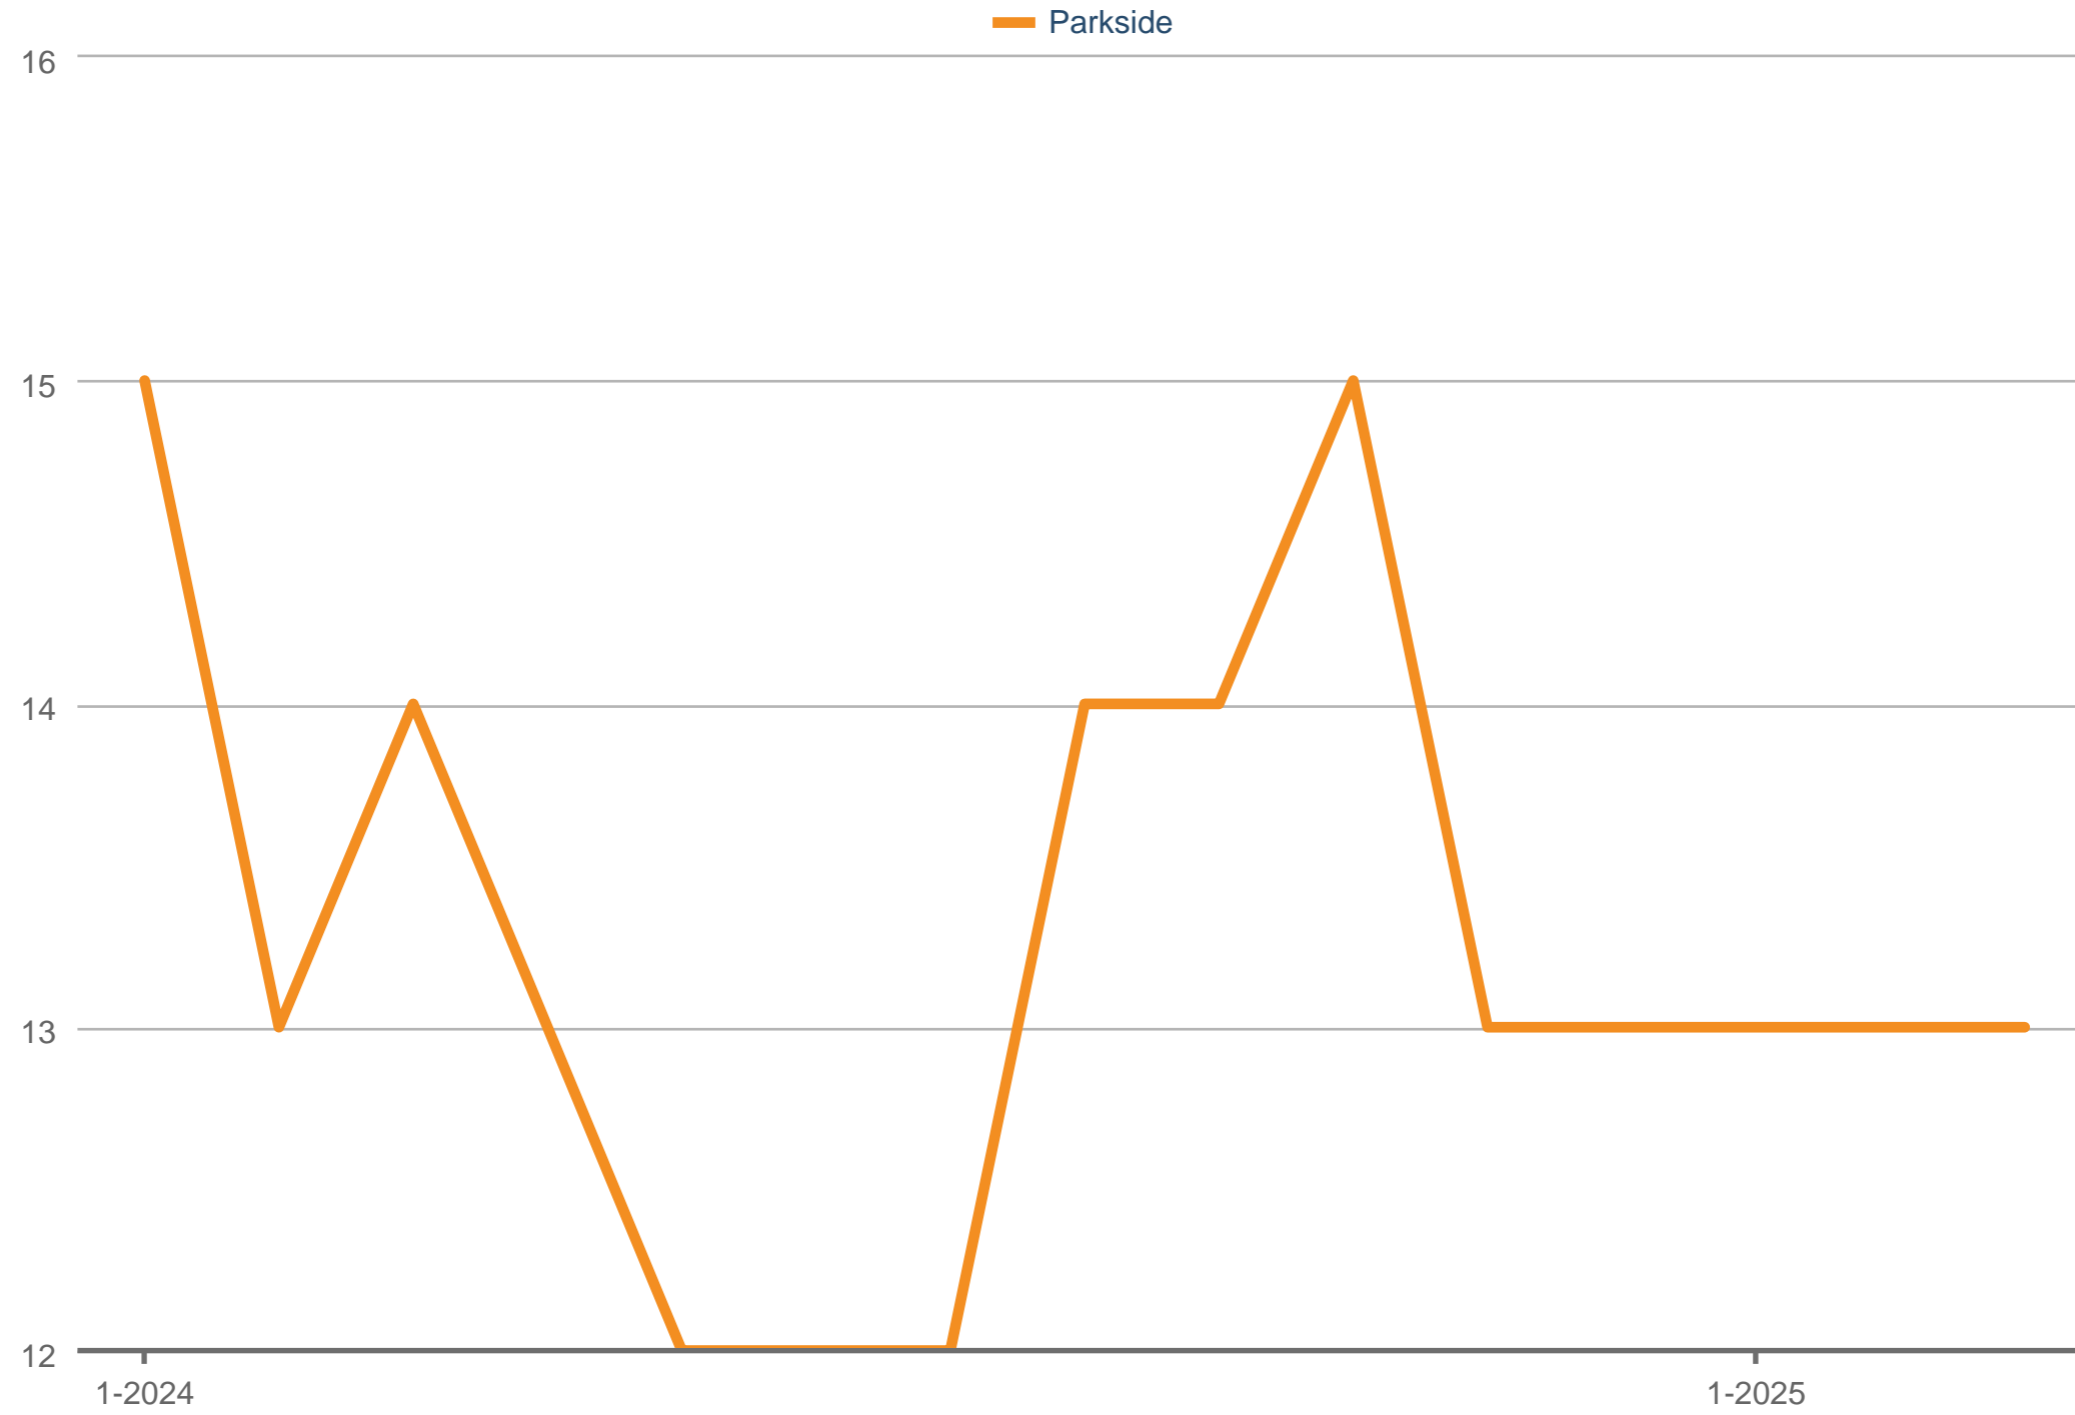

Median Days on Market

Parkside: Single Family

Each data point is three months of activity. Data is from April 4, 2025.