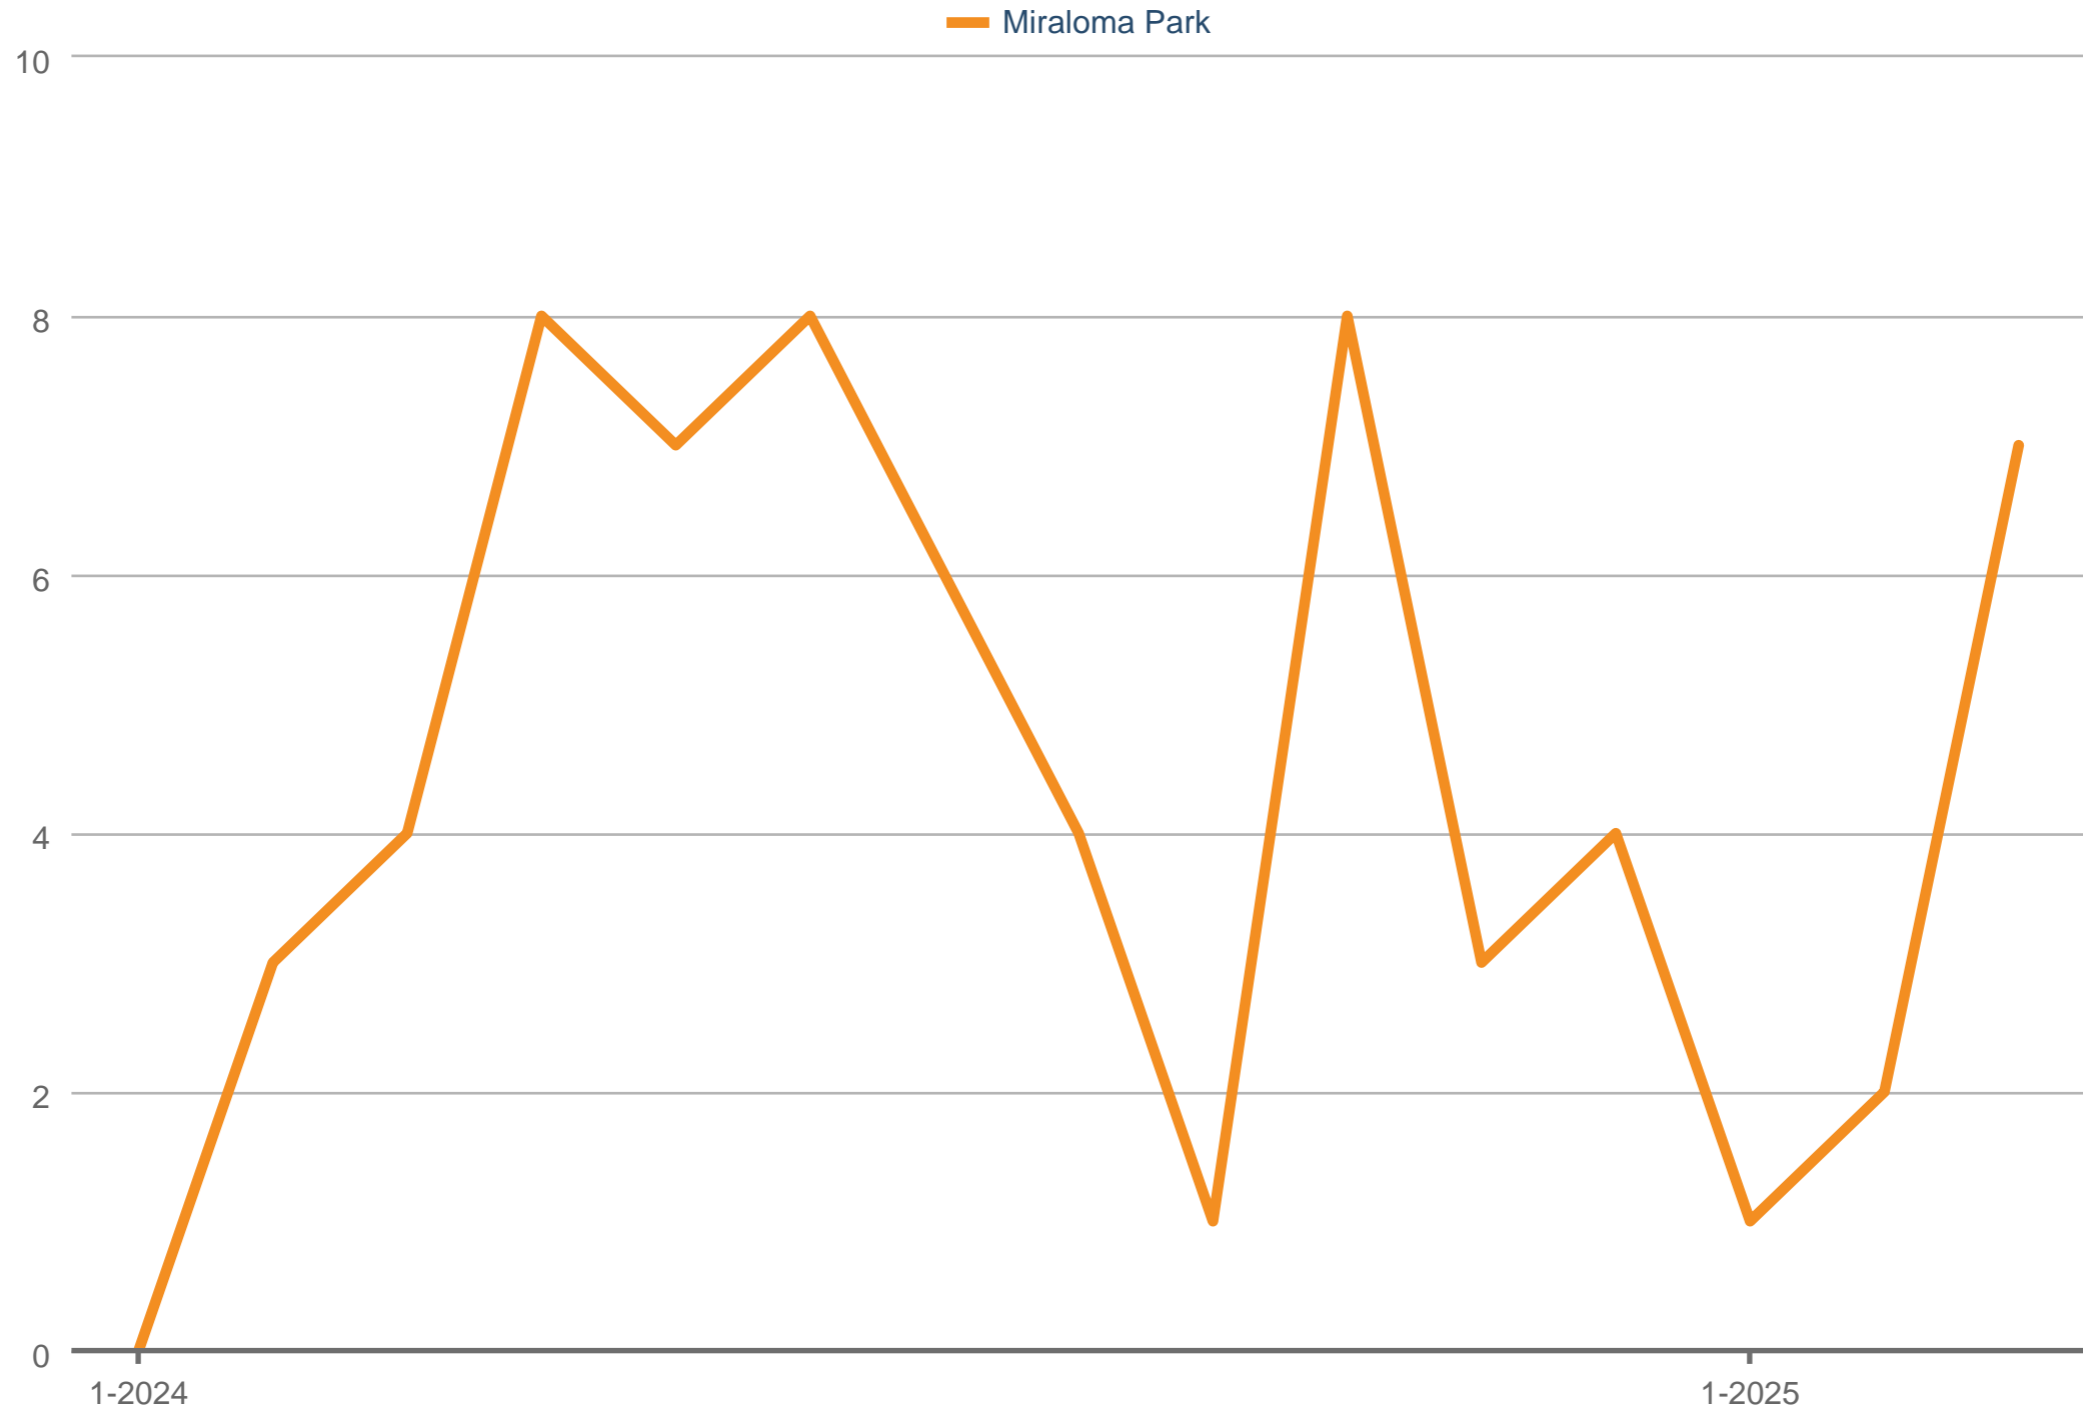

Sold Listings

Miraloma Park: Single Family

Each data point is one month of activity. Data is from April 4, 2025.