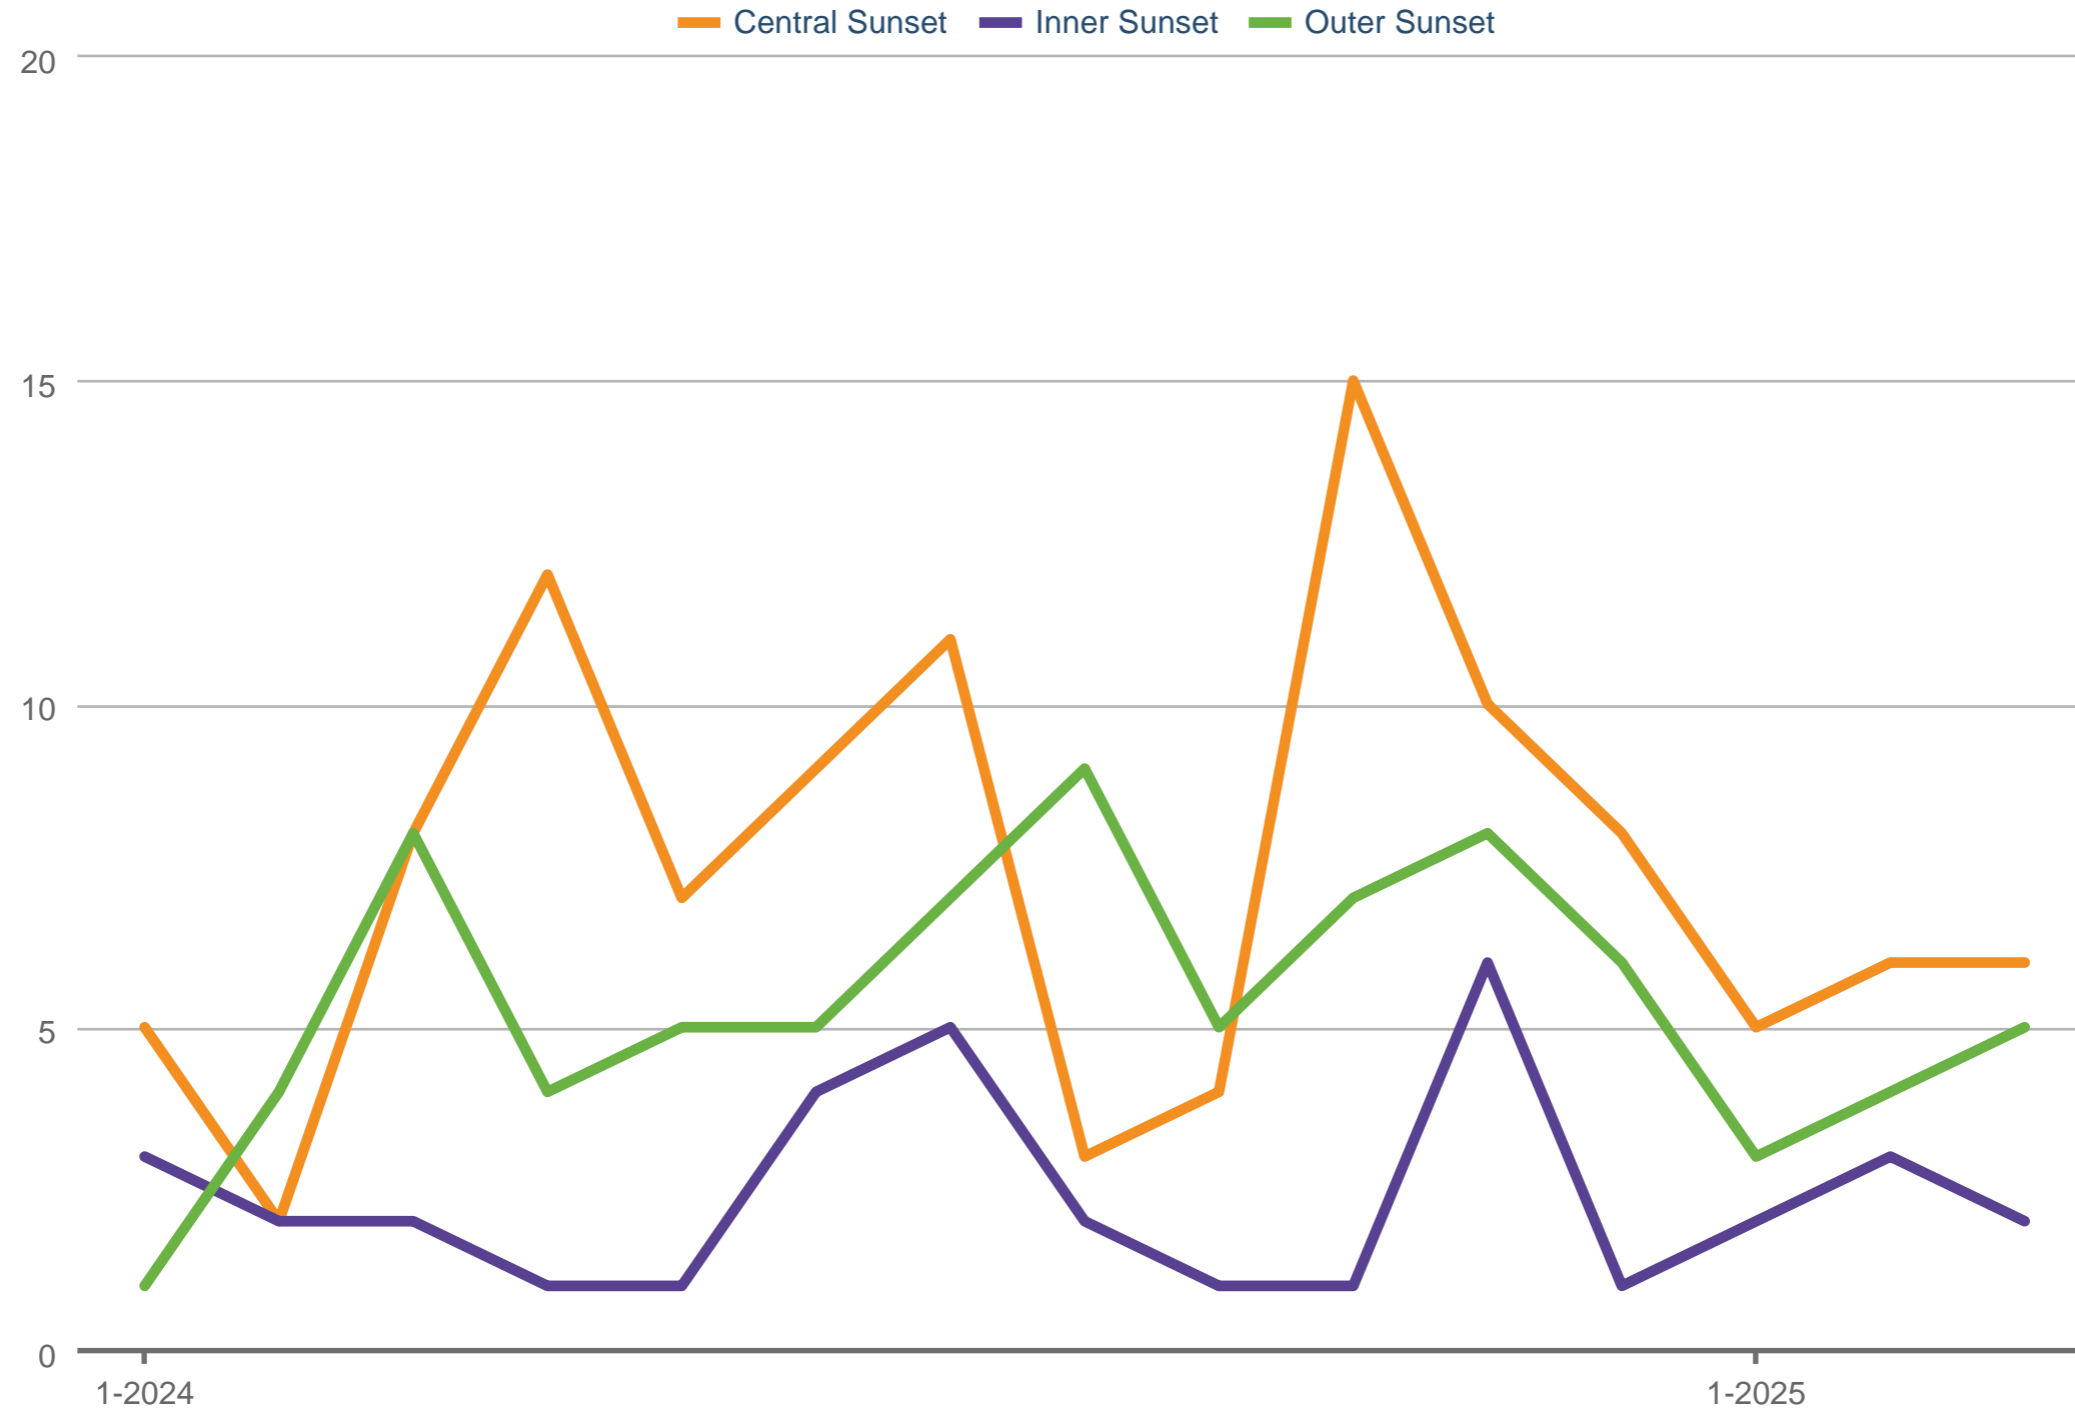

Sold Listings

Central Sunset & Inner Sunset & Outer Sunset: Single Family

Each data point is one month of activity. Data is from April 6, 2025.