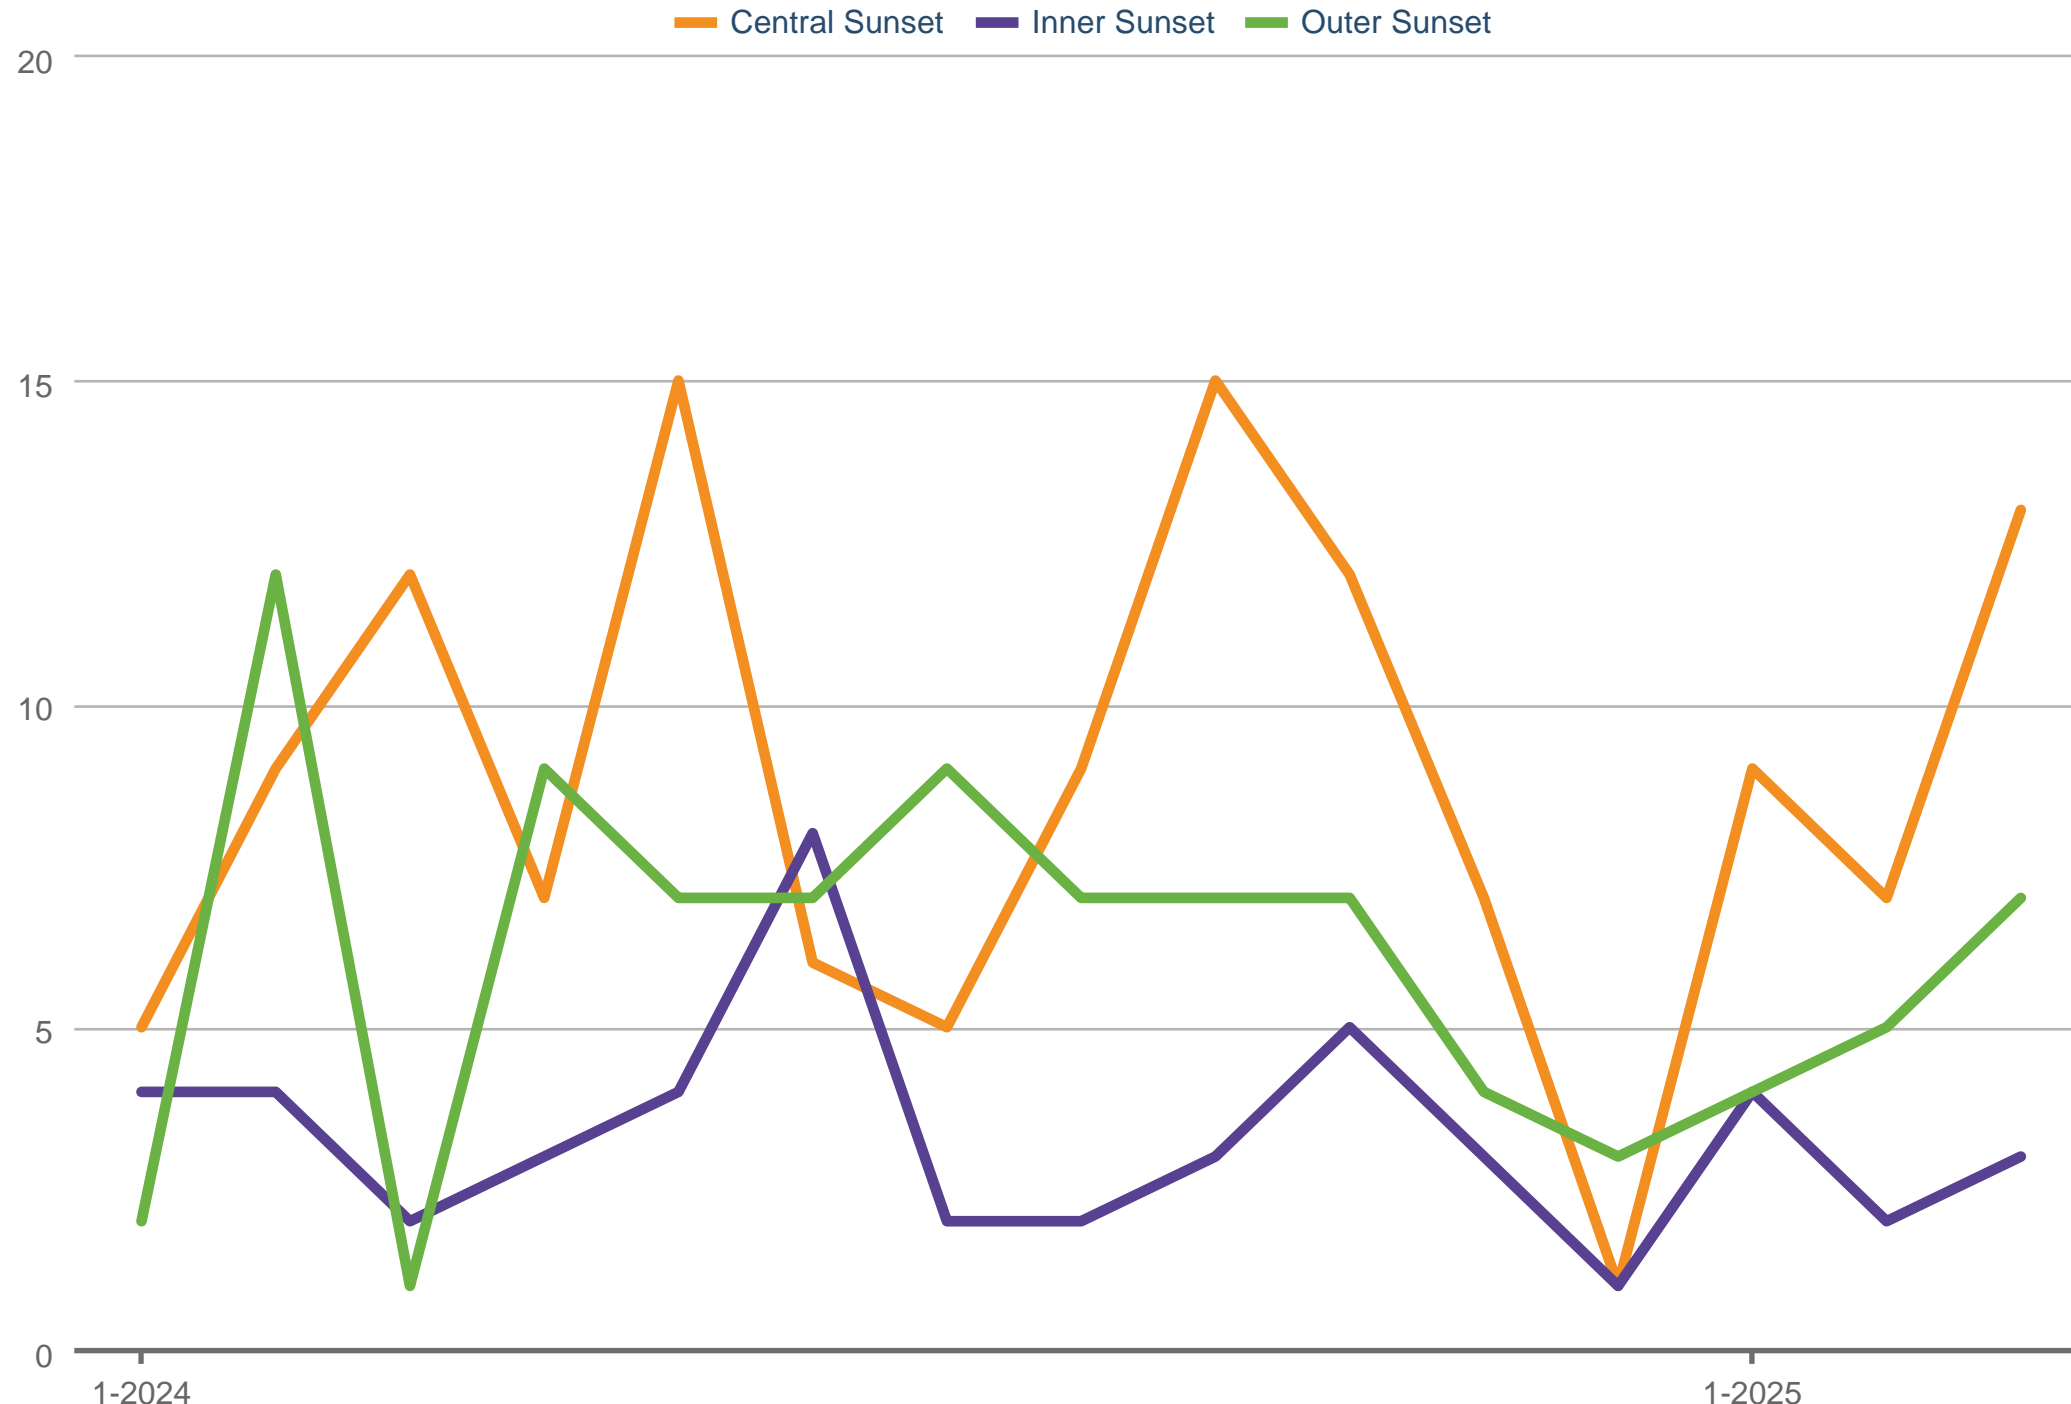

### New Listings

Central Sunset & Inner Sunset & Outer Sunset: Single Family  
Each data point is one month of activity. Data is from April 6, 2025.