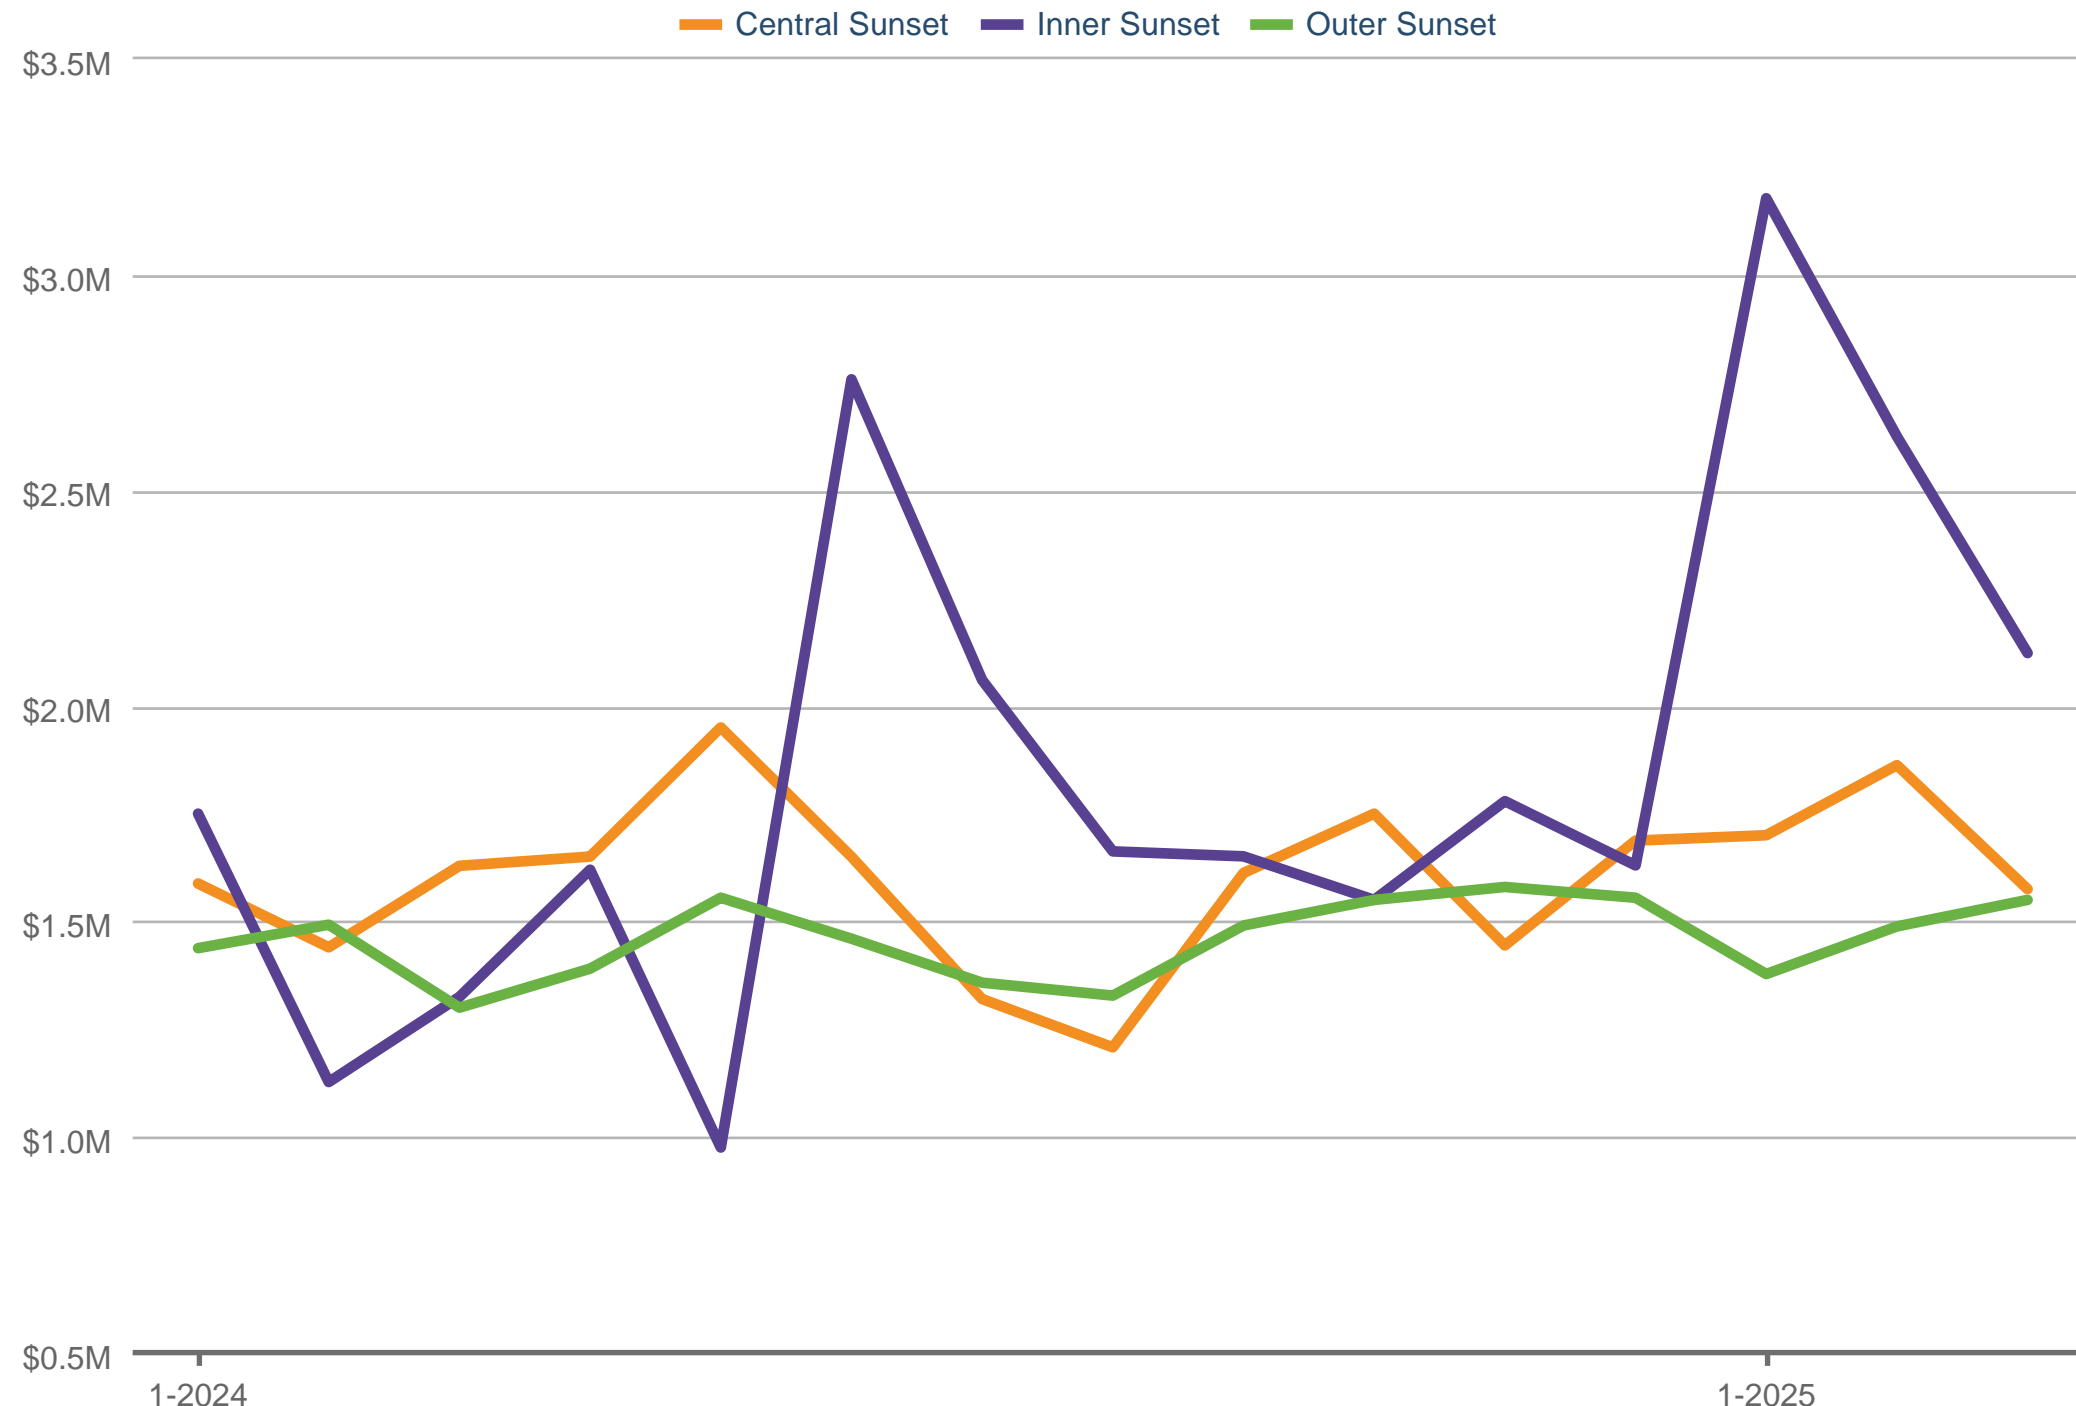

Median Sales Price

Central Sunset & Inner Sunset & Outer Sunset: Single Family

Each data point is one month of activity. Data is from April 6, 2025.