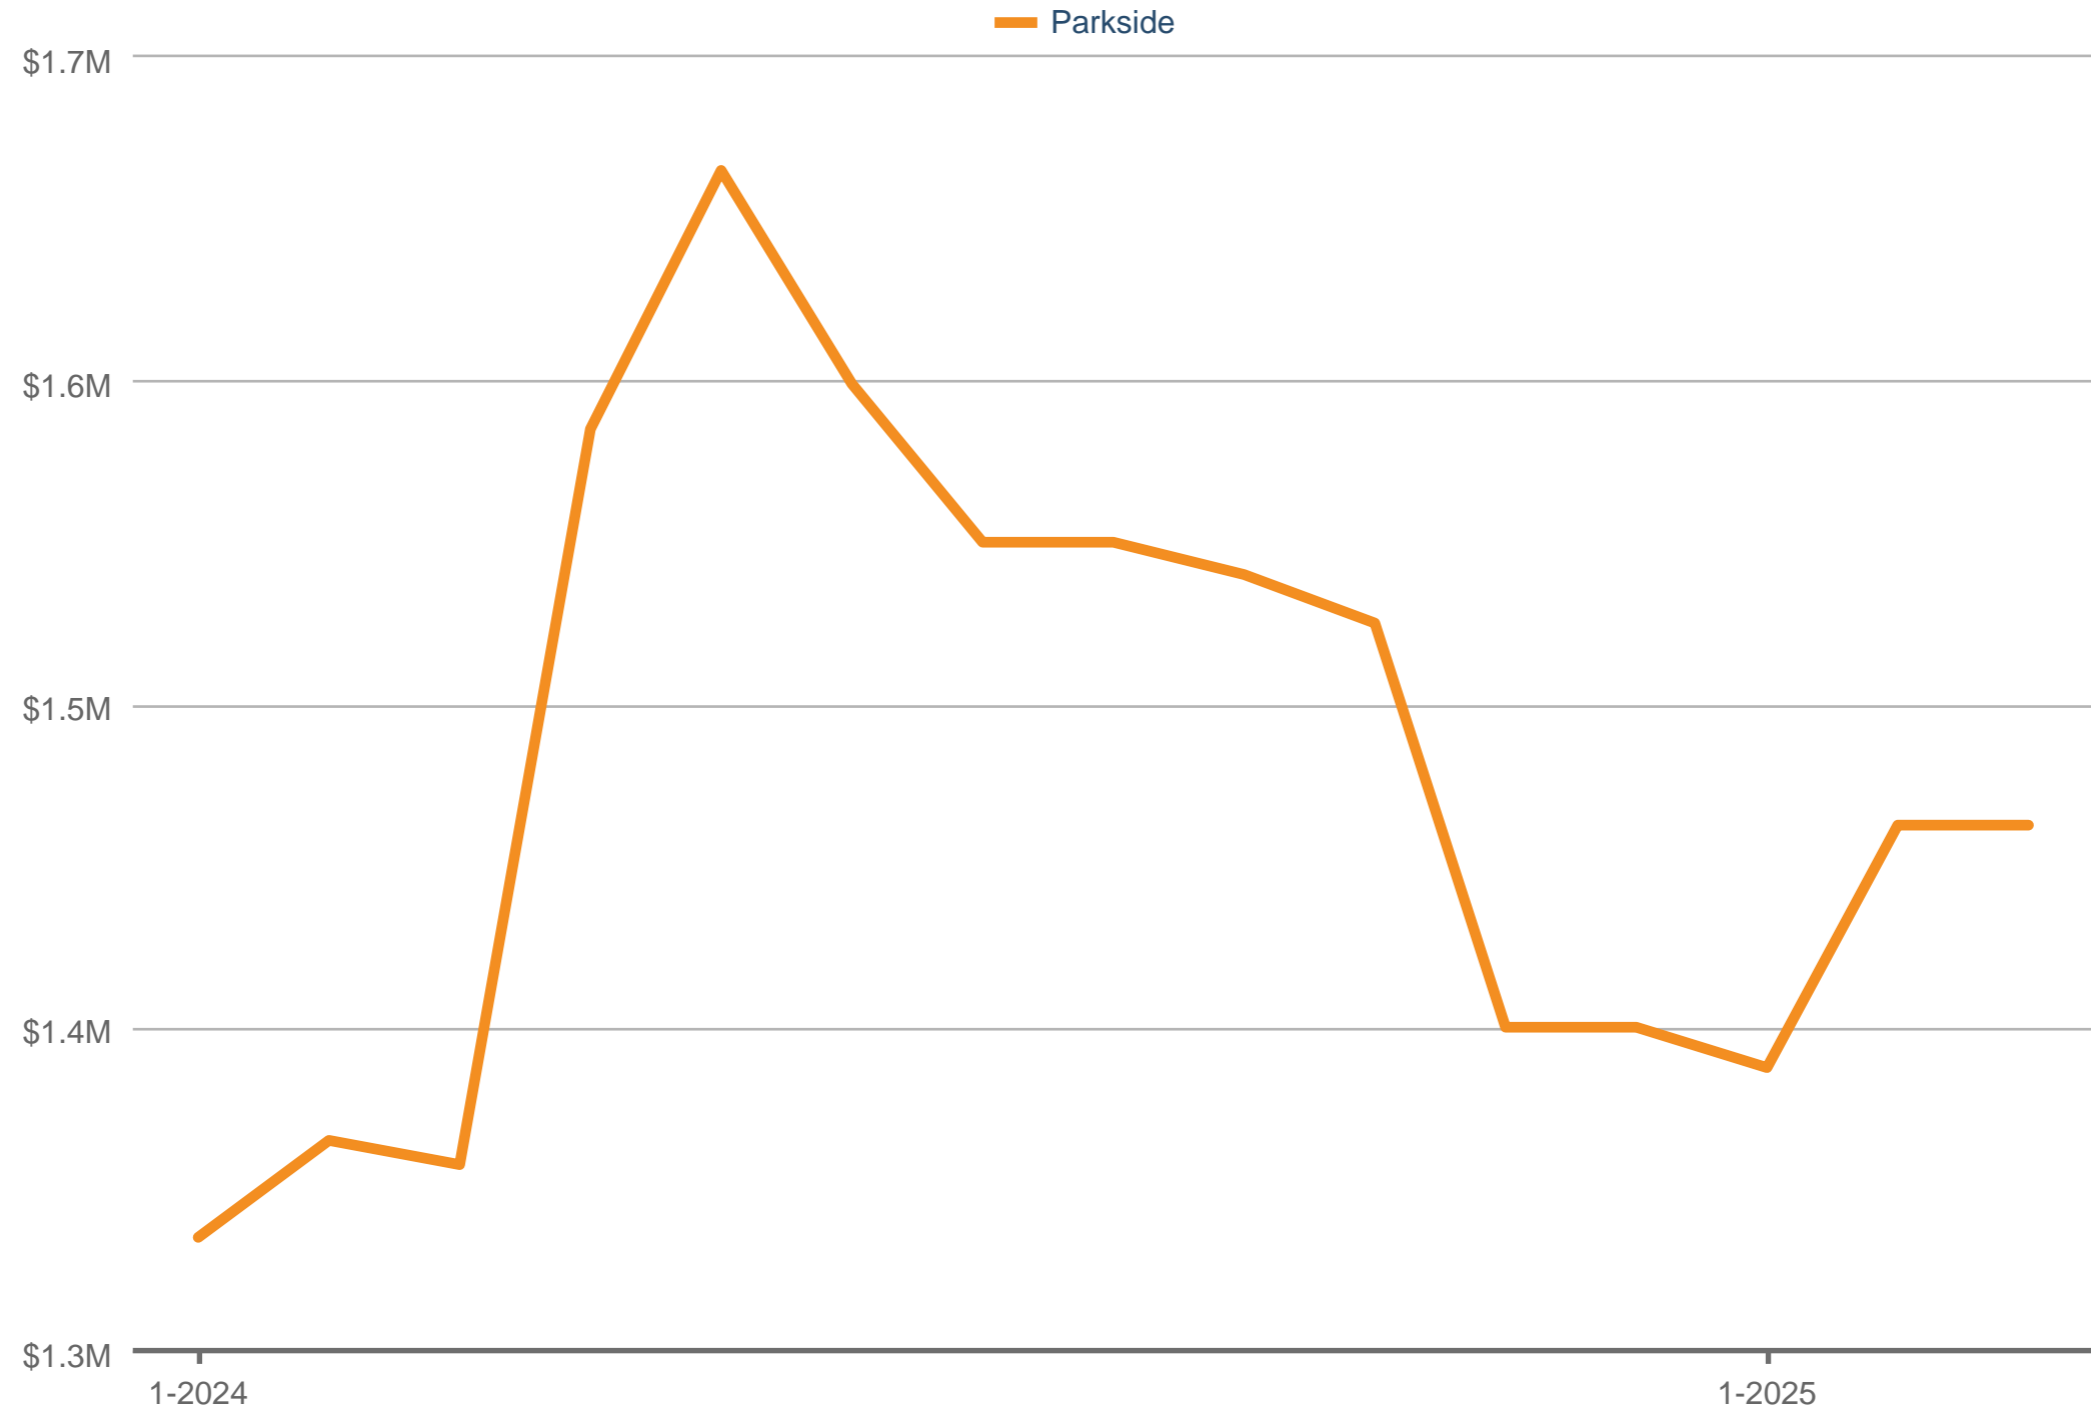

Median Sales Price

Parkside: Single Family

Each data point is three months of activity. Data is from April 4, 2025.