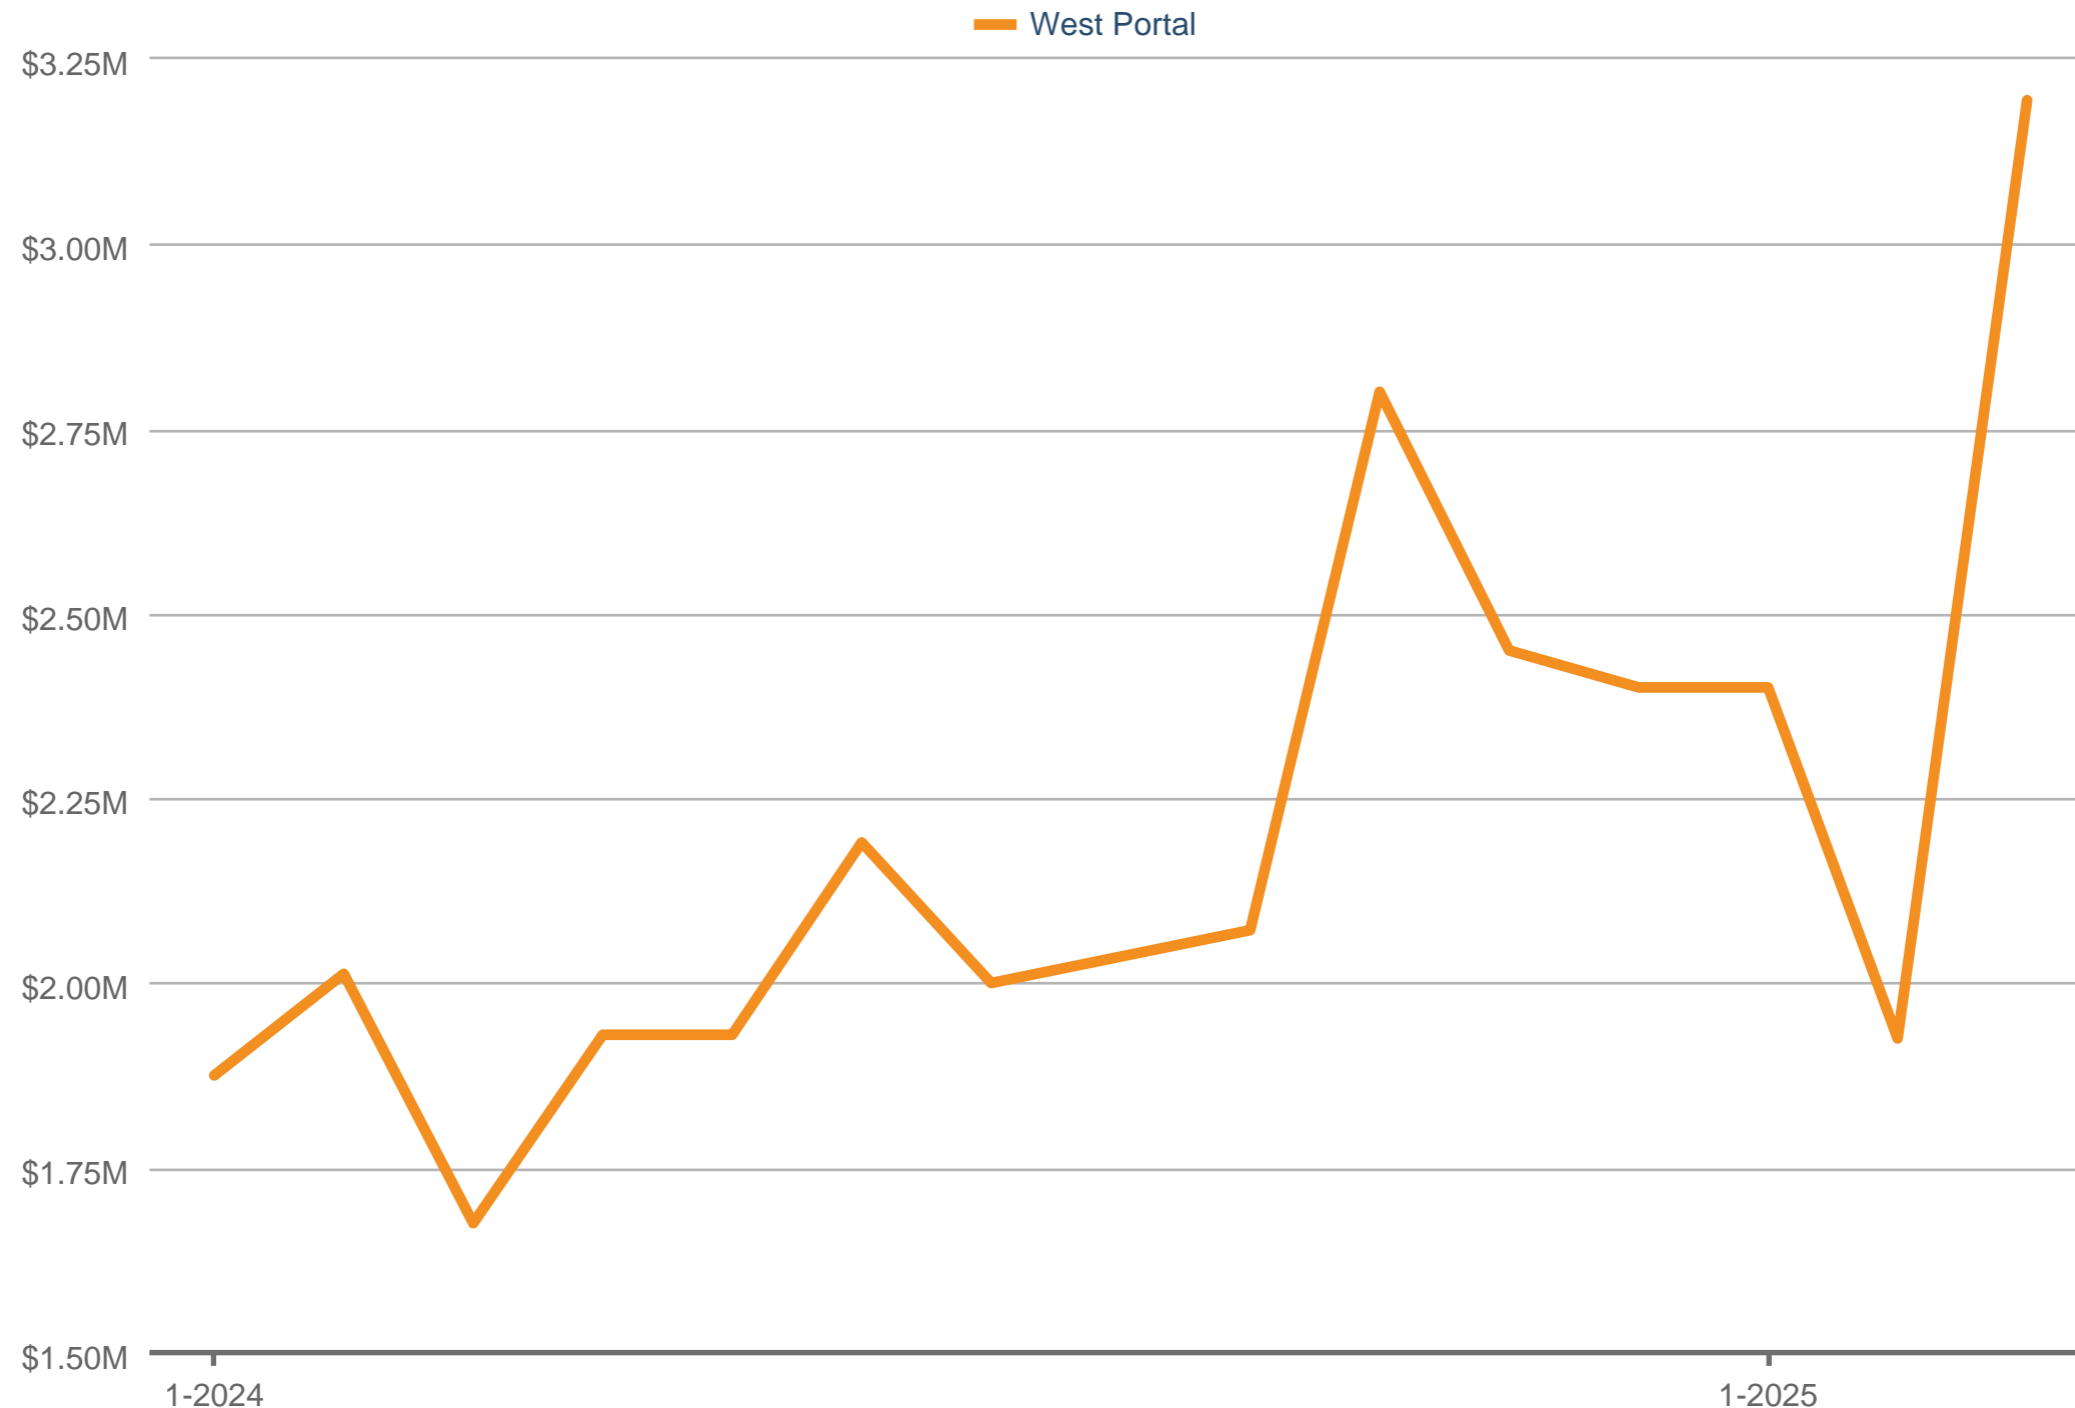

### Median Sales Price

West Portal: Single Family

Each data point is three months of activity. Data is from April 4, 2025.