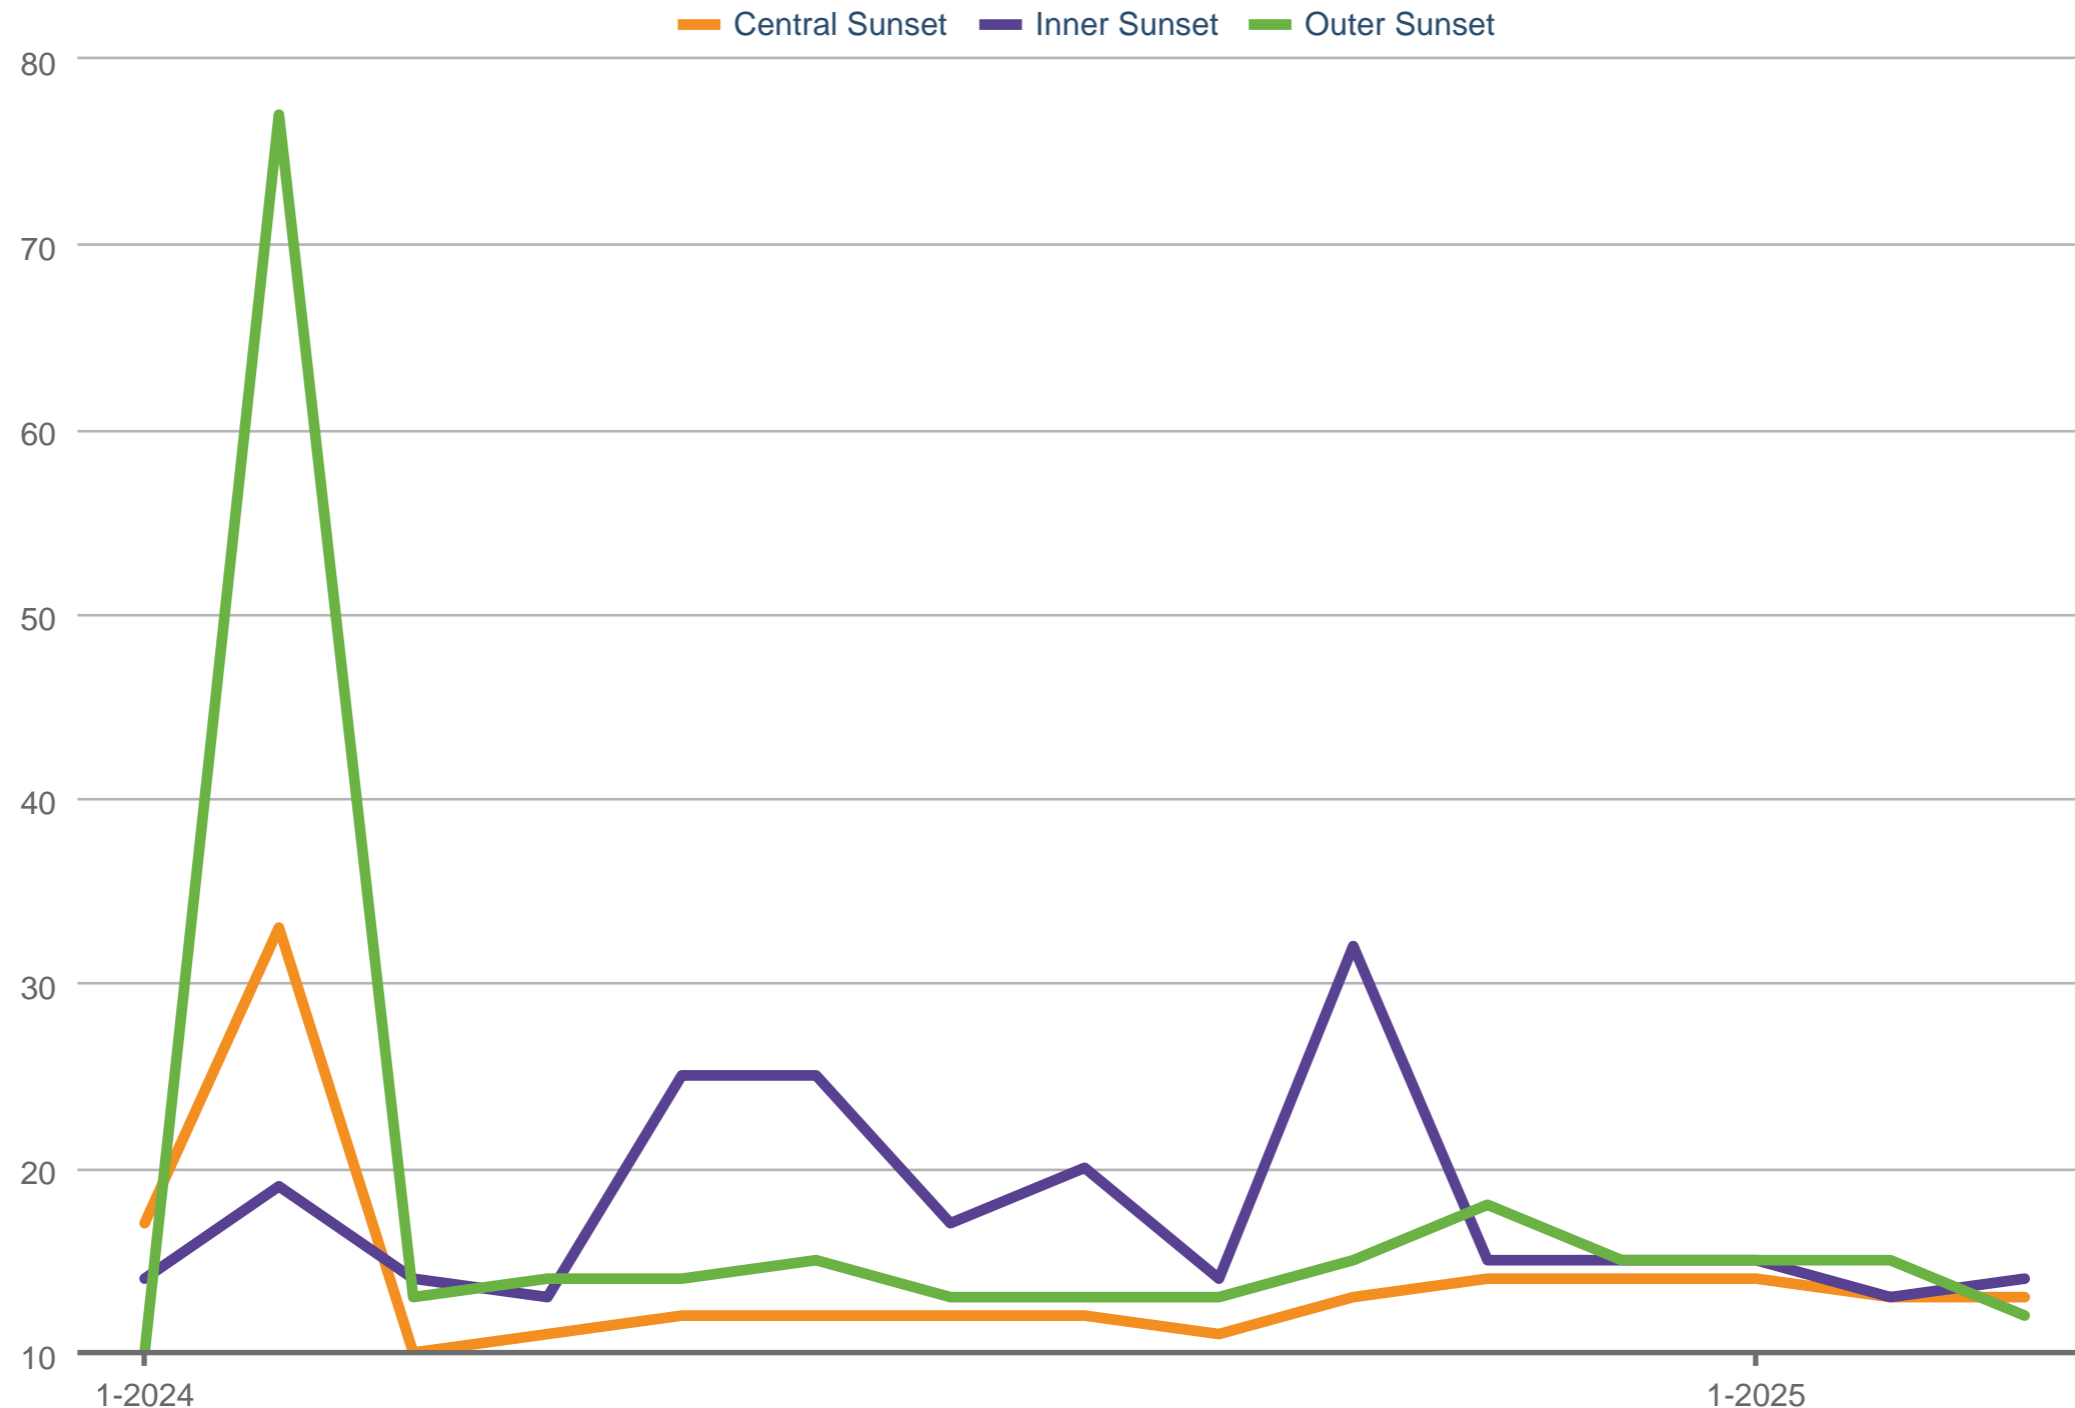

Median Days on Market

Central Sunset & Inner Sunset & Outer Sunset: Single Family

Each data point is three months of activity. Data is from April 6, 2025.