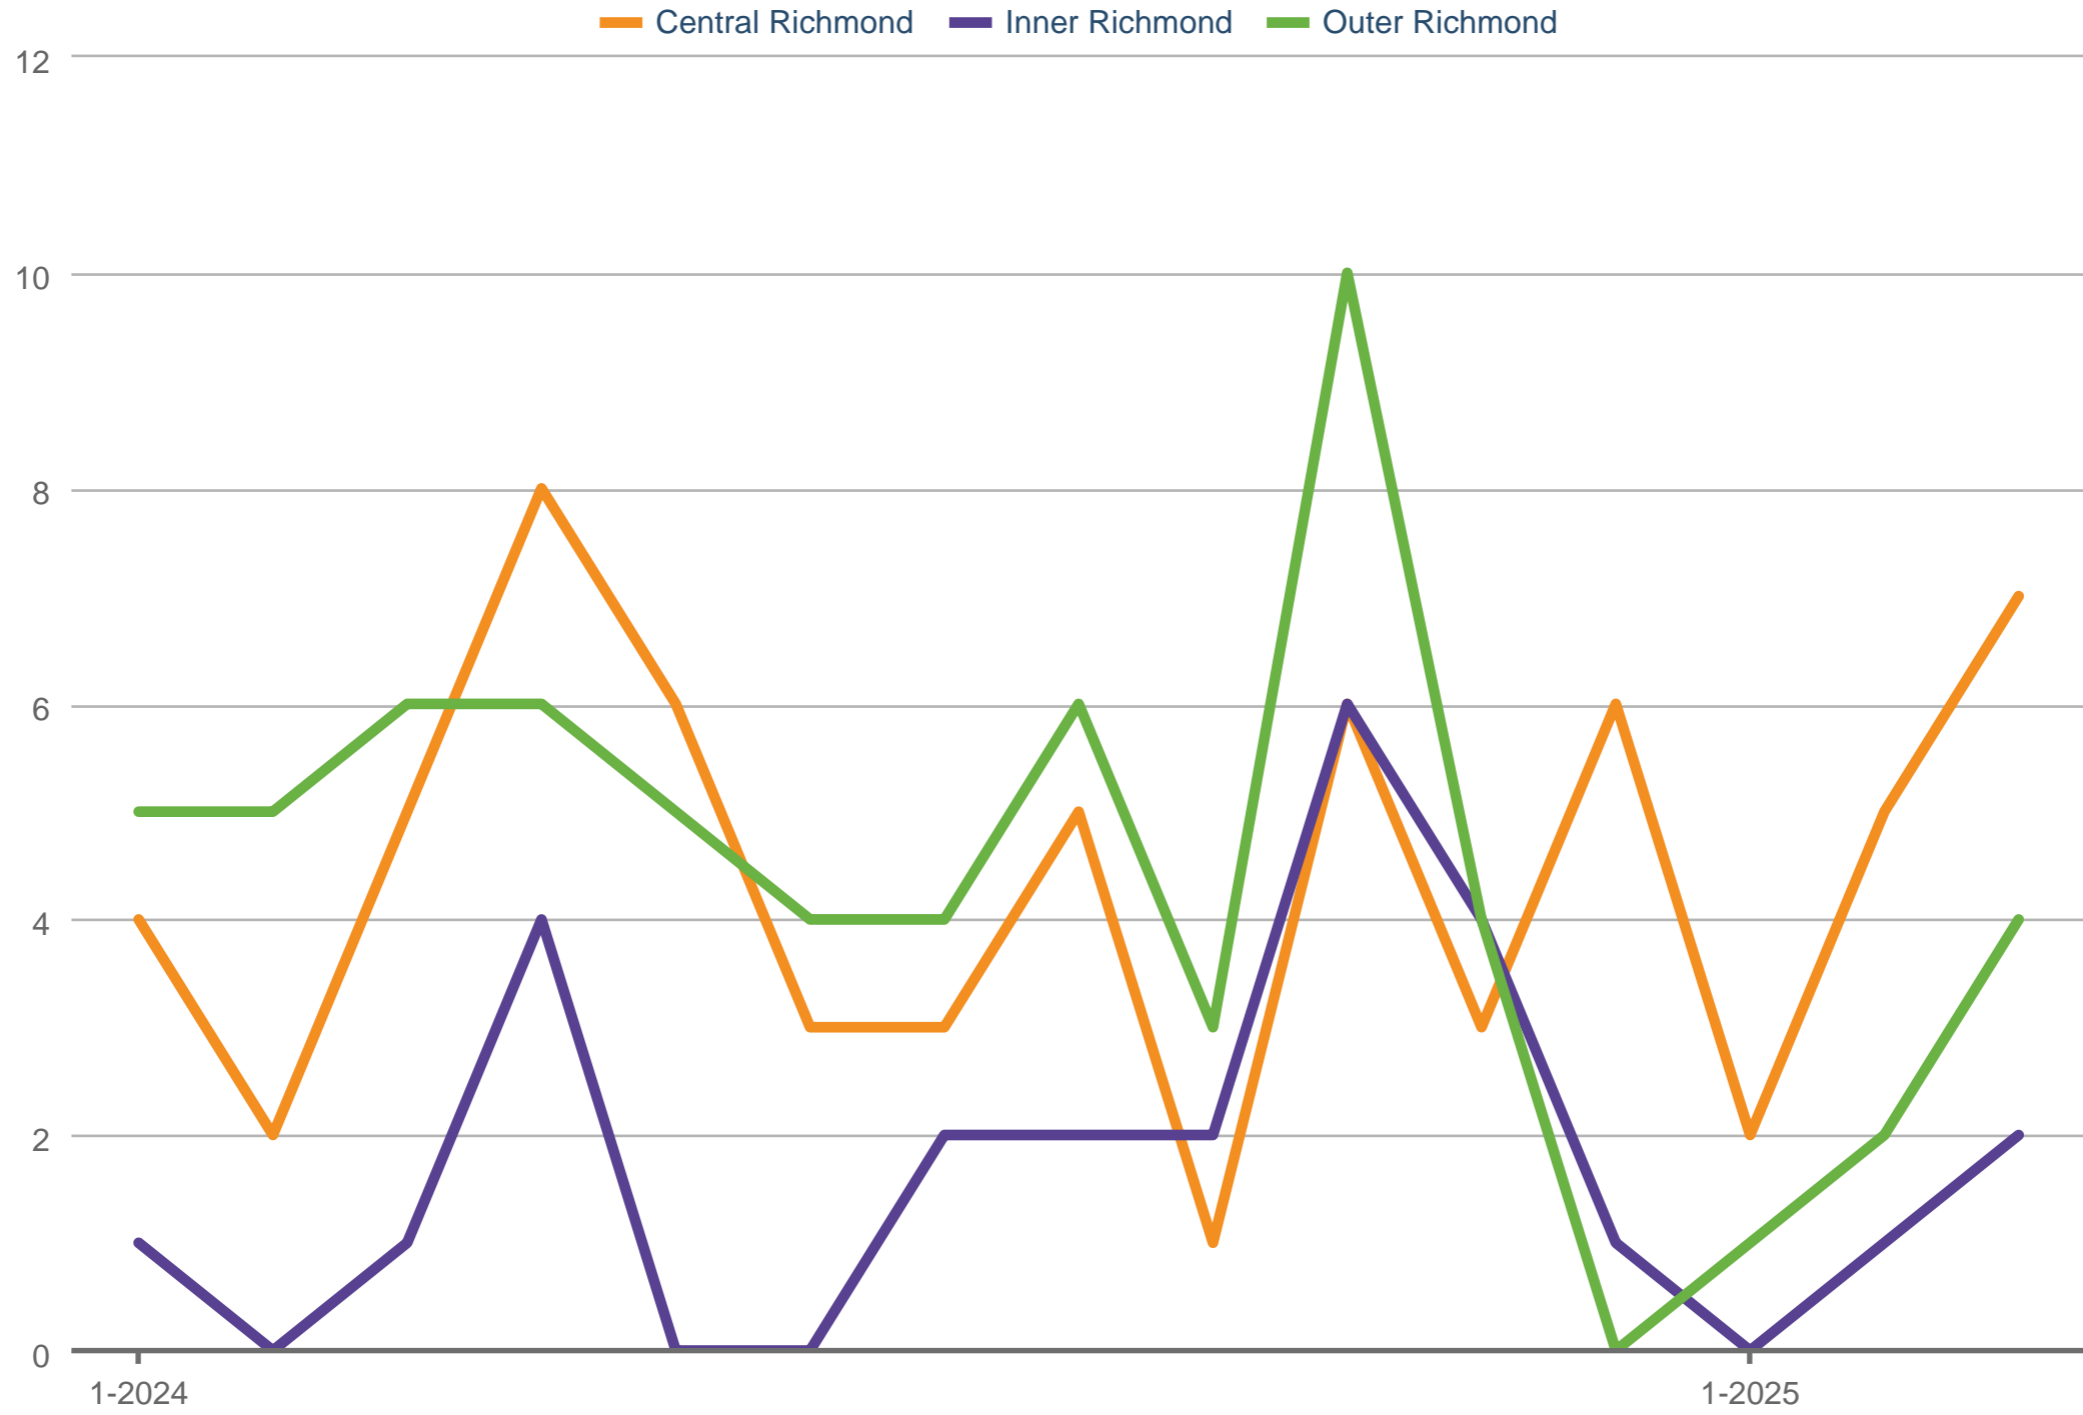

Sold Listings

Central Richmond & Inner Richmond & Outer Richmond: Single Family
Each data point is one month of activity. Data is from April 4, 2025.

All data from the San Francisco MLS. InfoSparks © 2025 ShowingTime Plus, LLC.