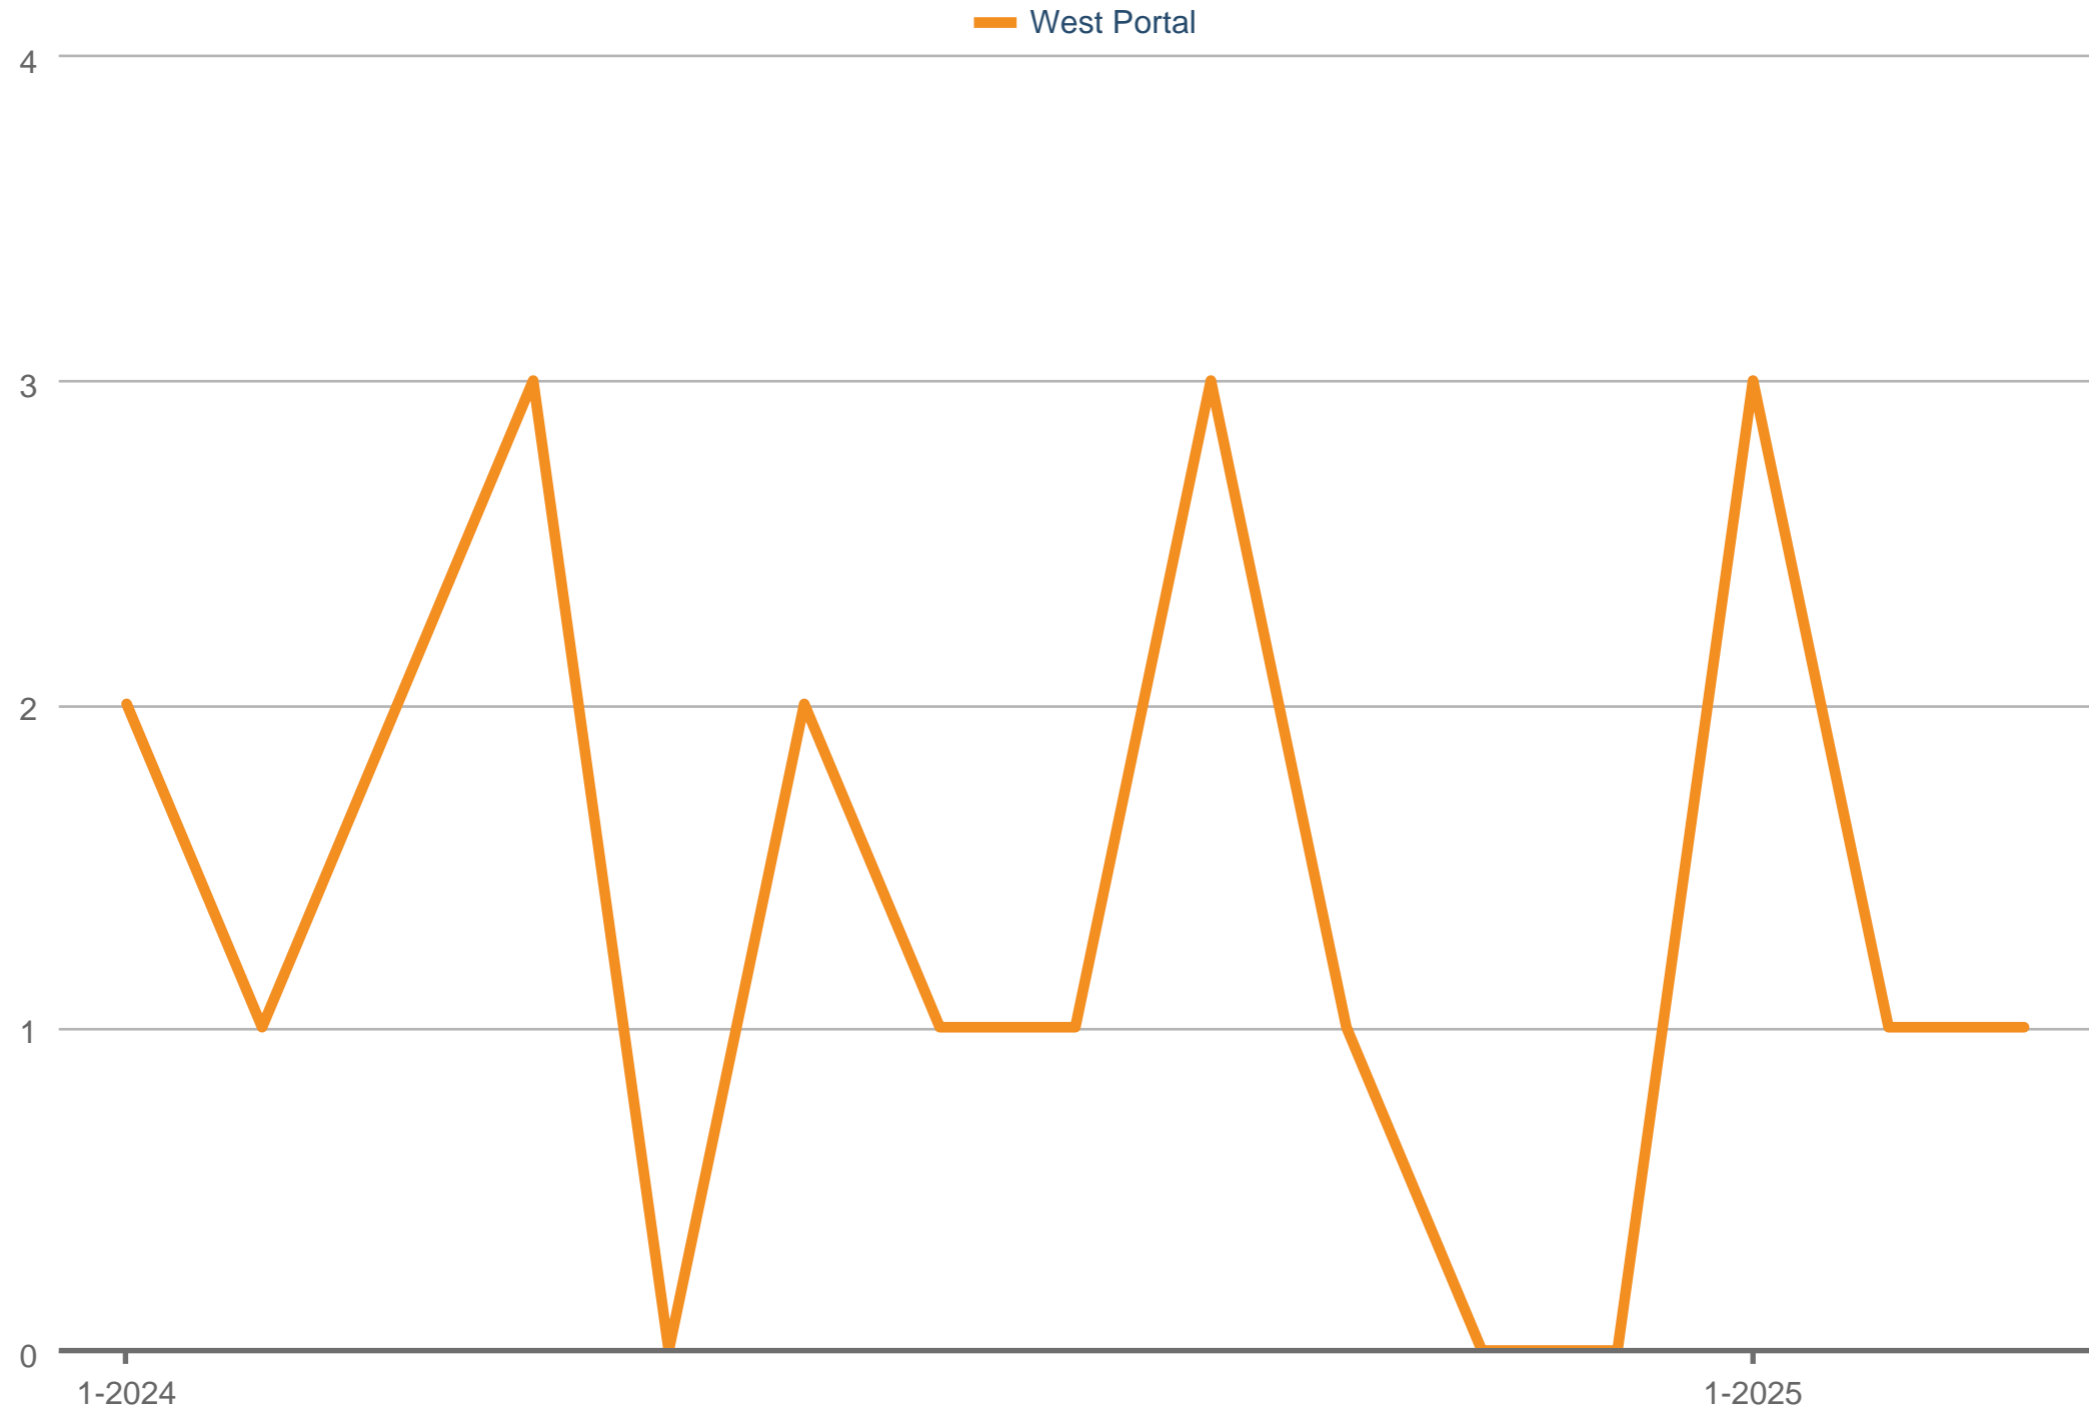

New Listings

West Portal: Single Family

Each data point is one month of activity. Data is from April 4, 2025.