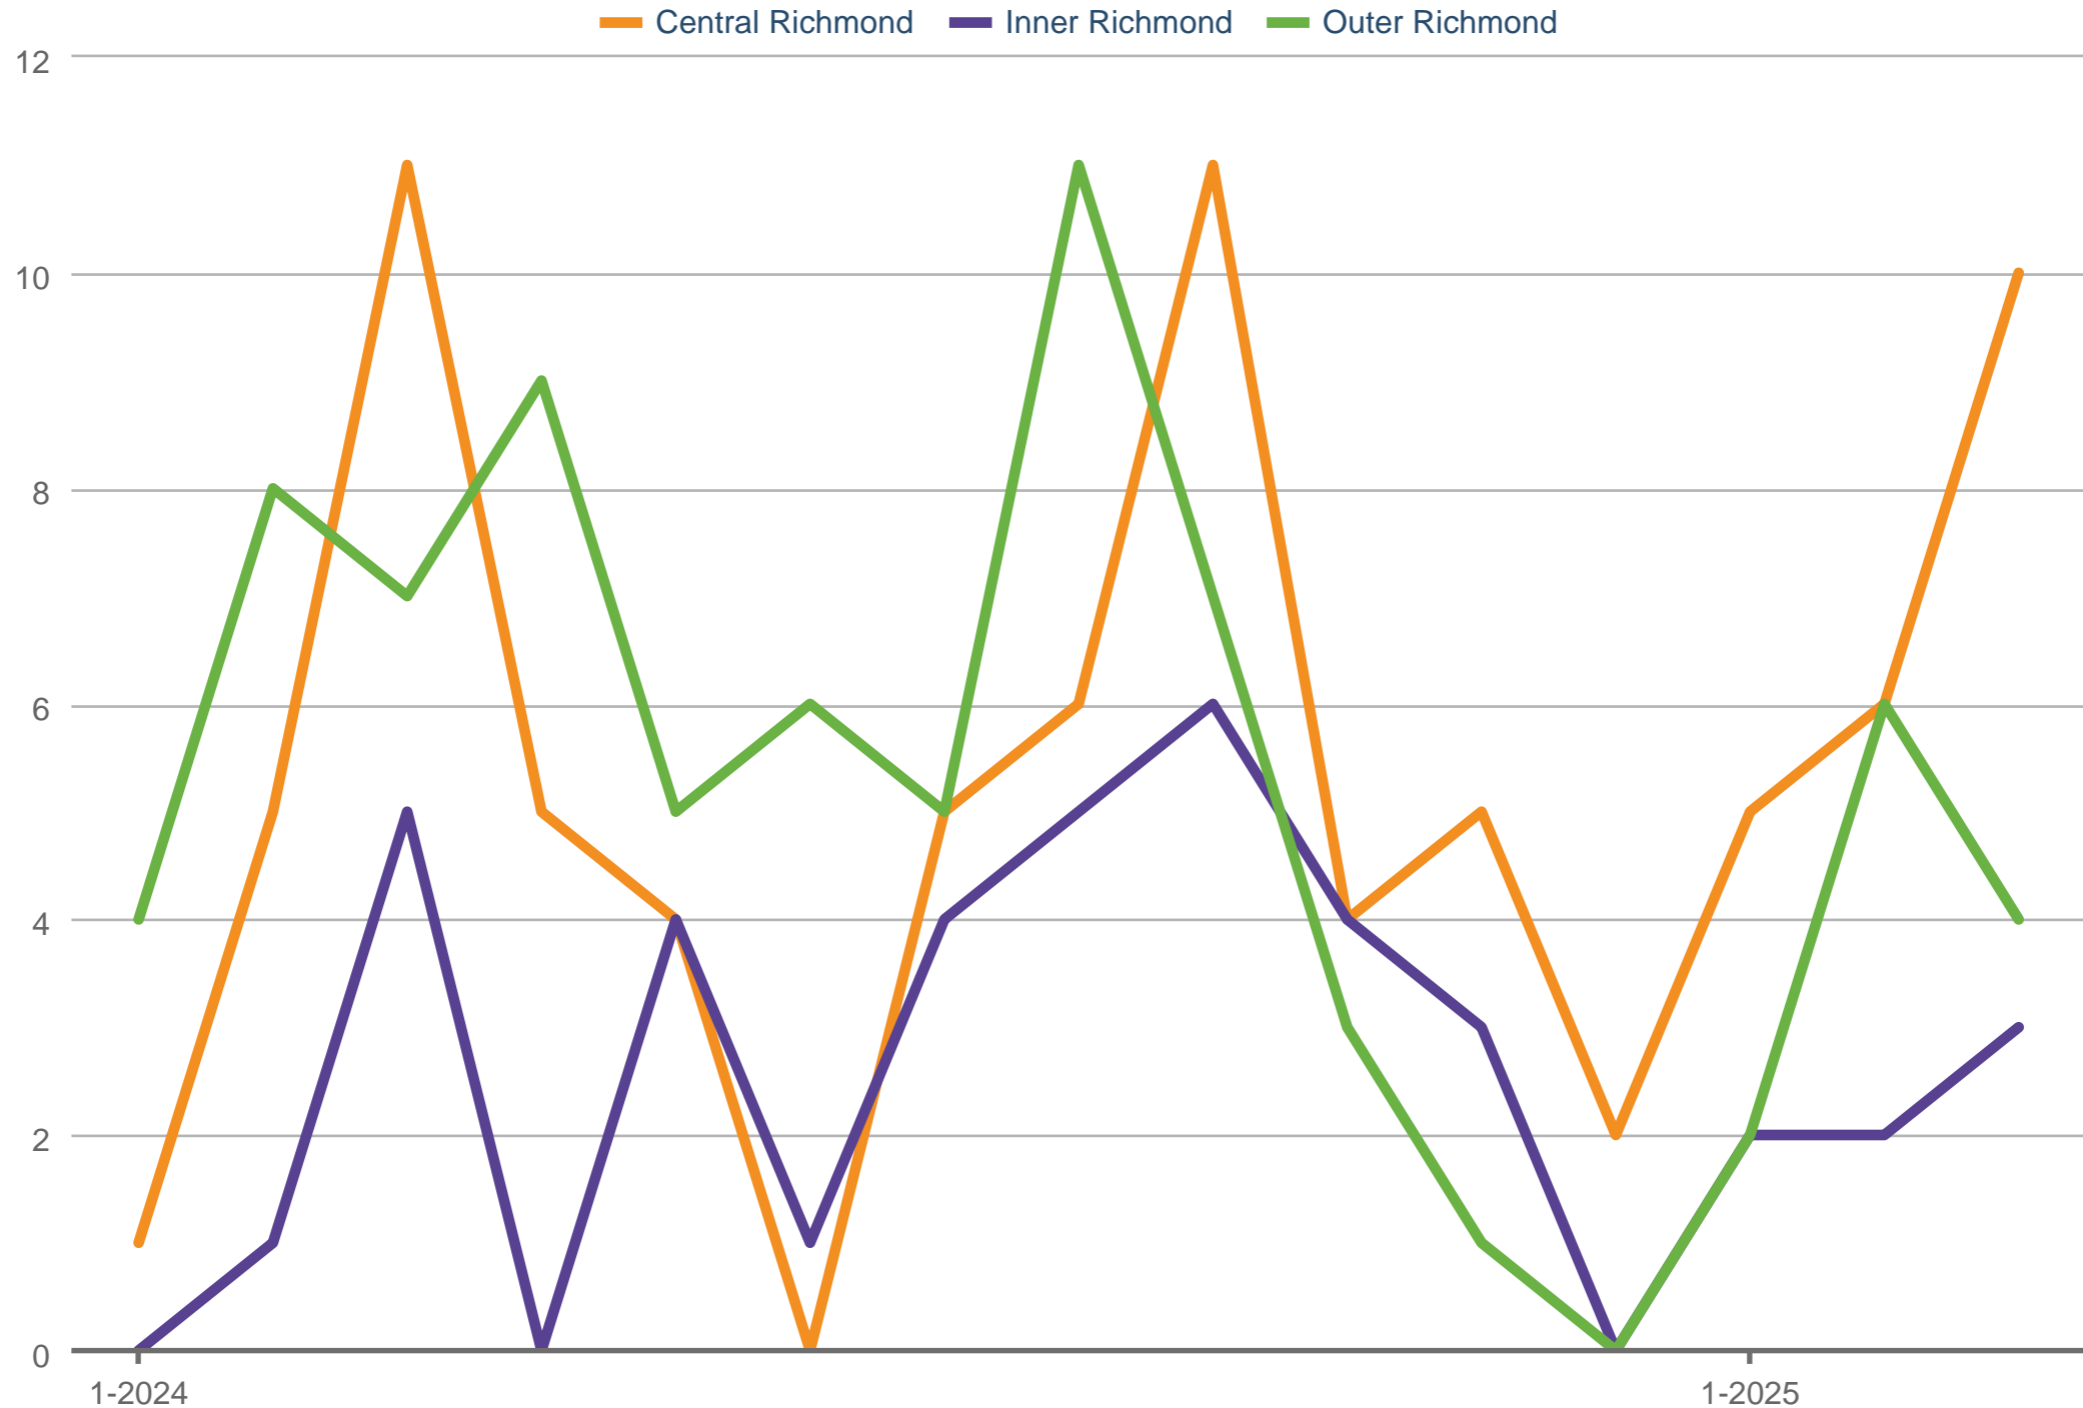

### New Listings

Central Richmond & Inner Richmond & Outer Richmond: Single Family

Each data point is one month of activity. Data is from April 4, 2025.