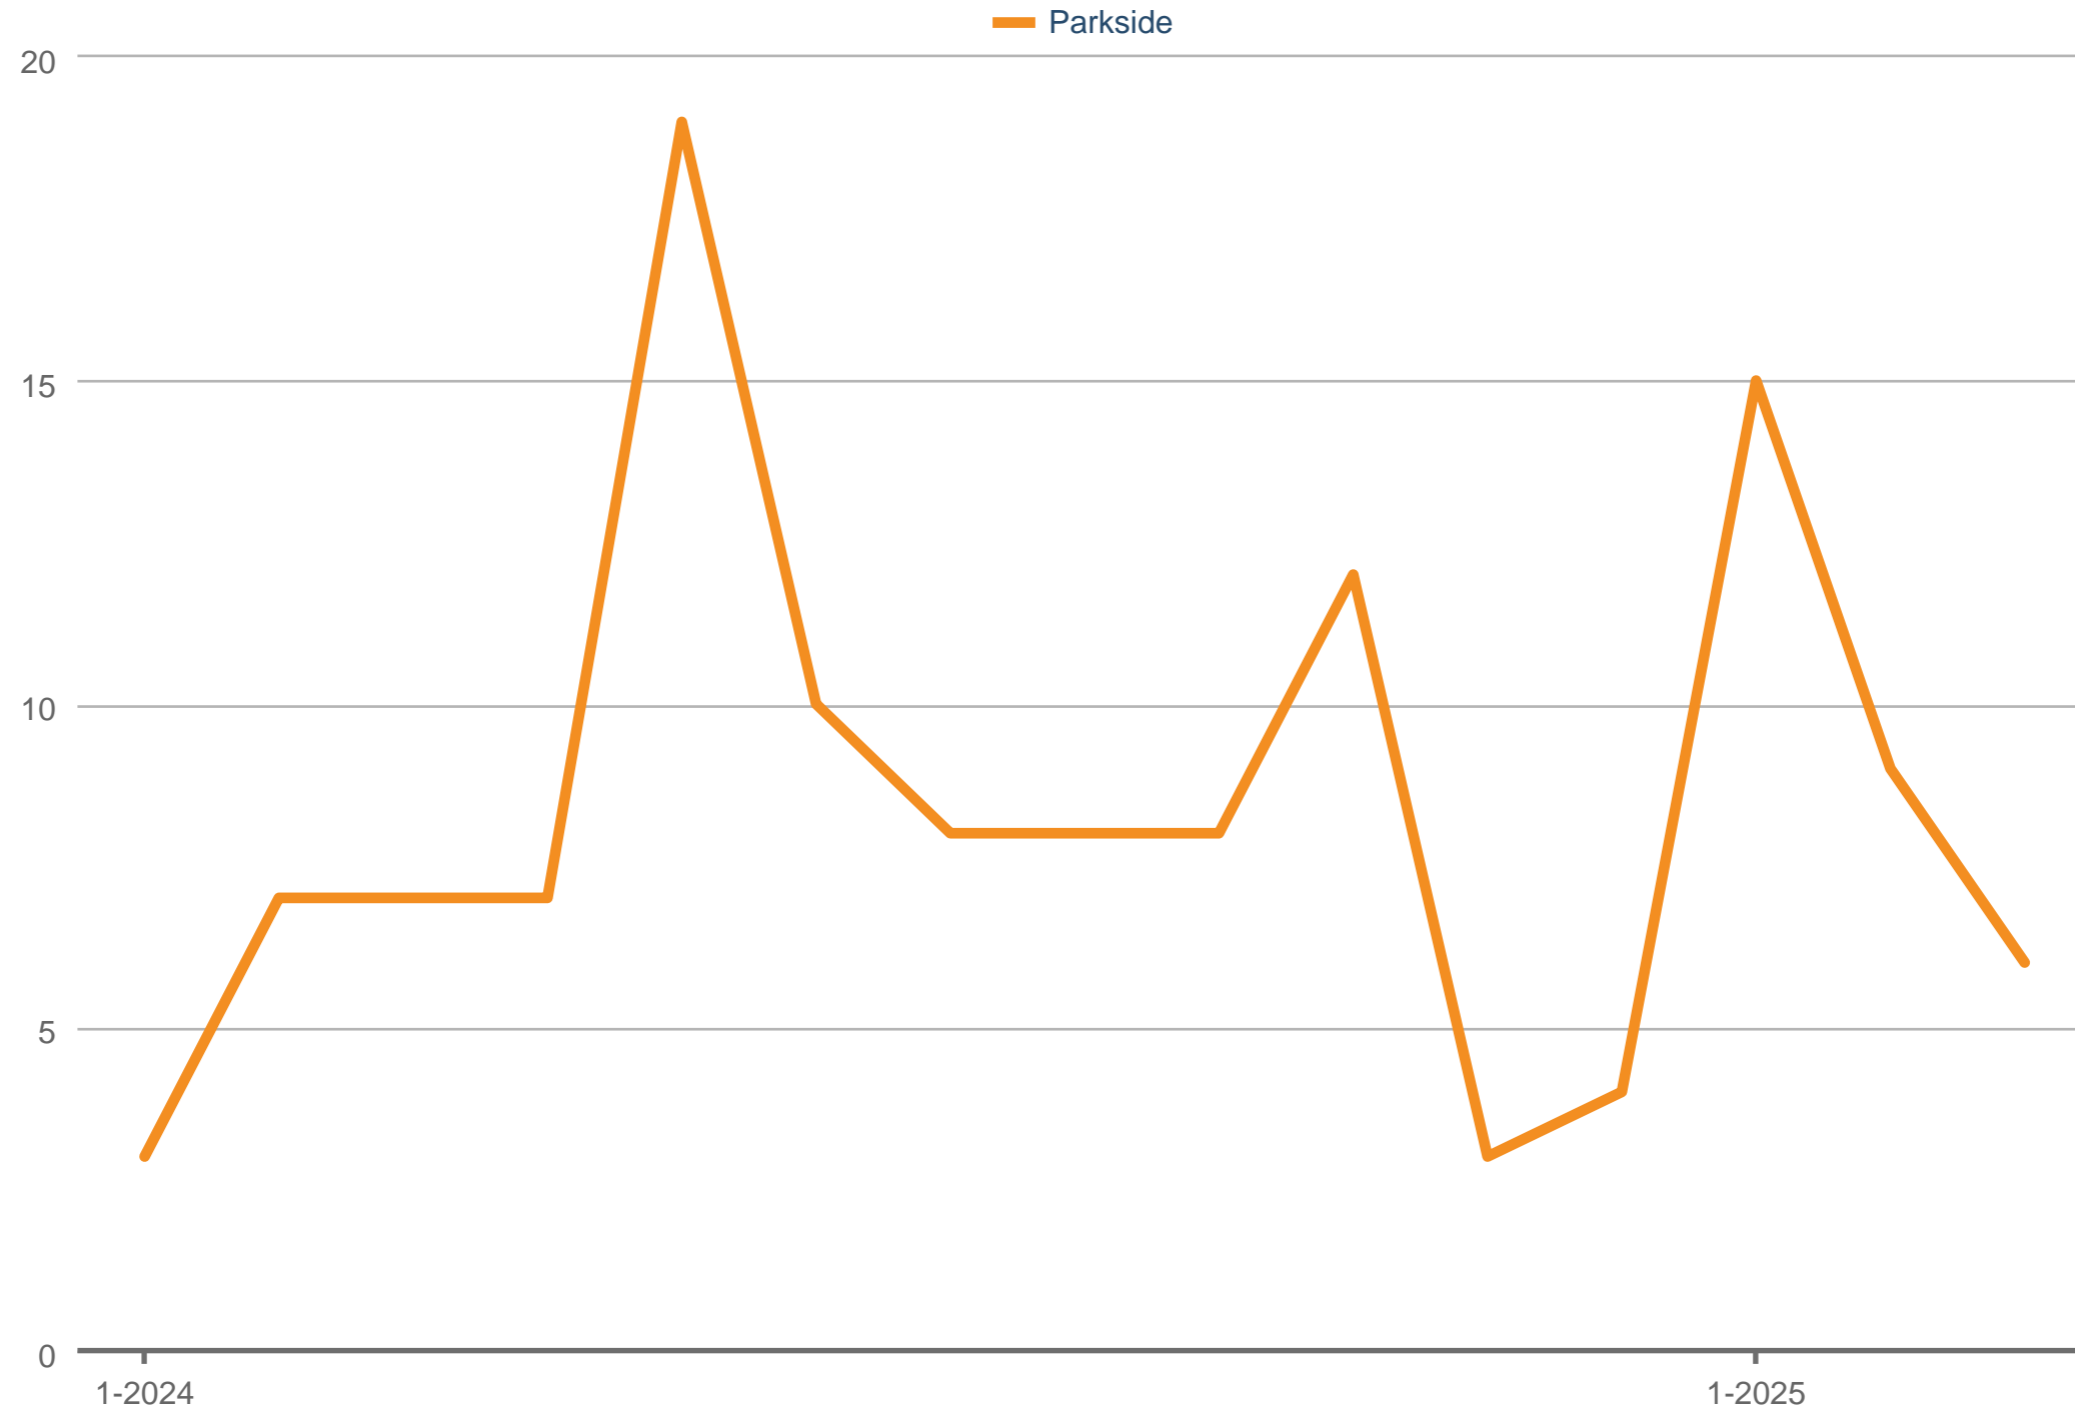

New Listings

Parkside: Single Family

Each data point is one month of activity. Data is from April 4, 2025.