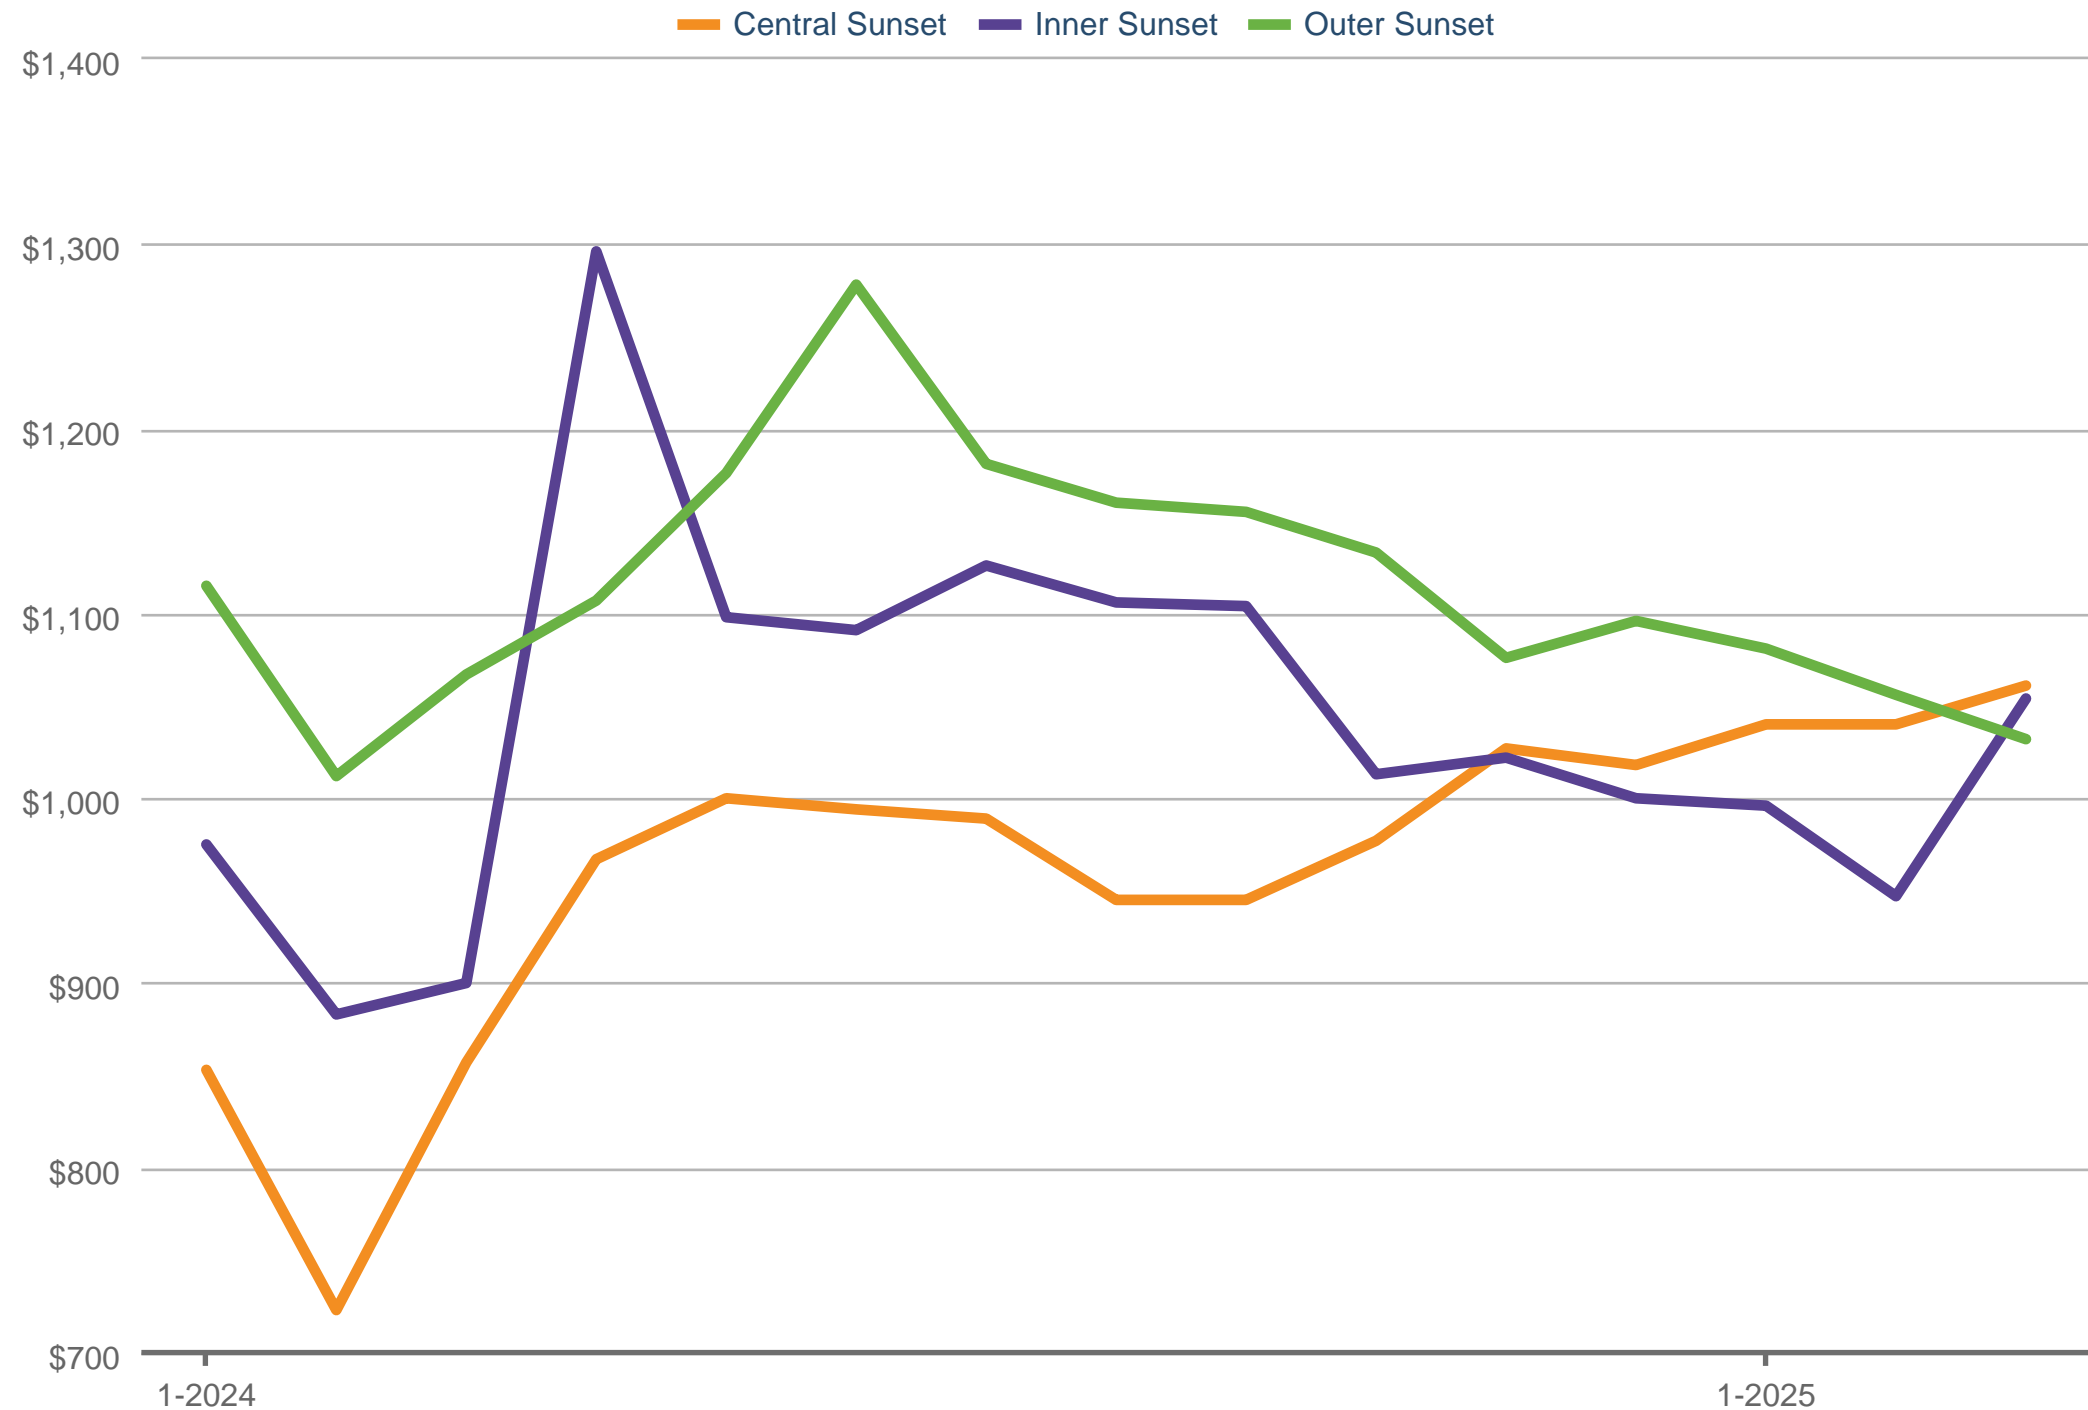

Median Price Per Square Foot

Central Sunset & Inner Sunset & Outer Sunset: Single Family
Each data point is three months of activity. Data is from April 6, 2025.