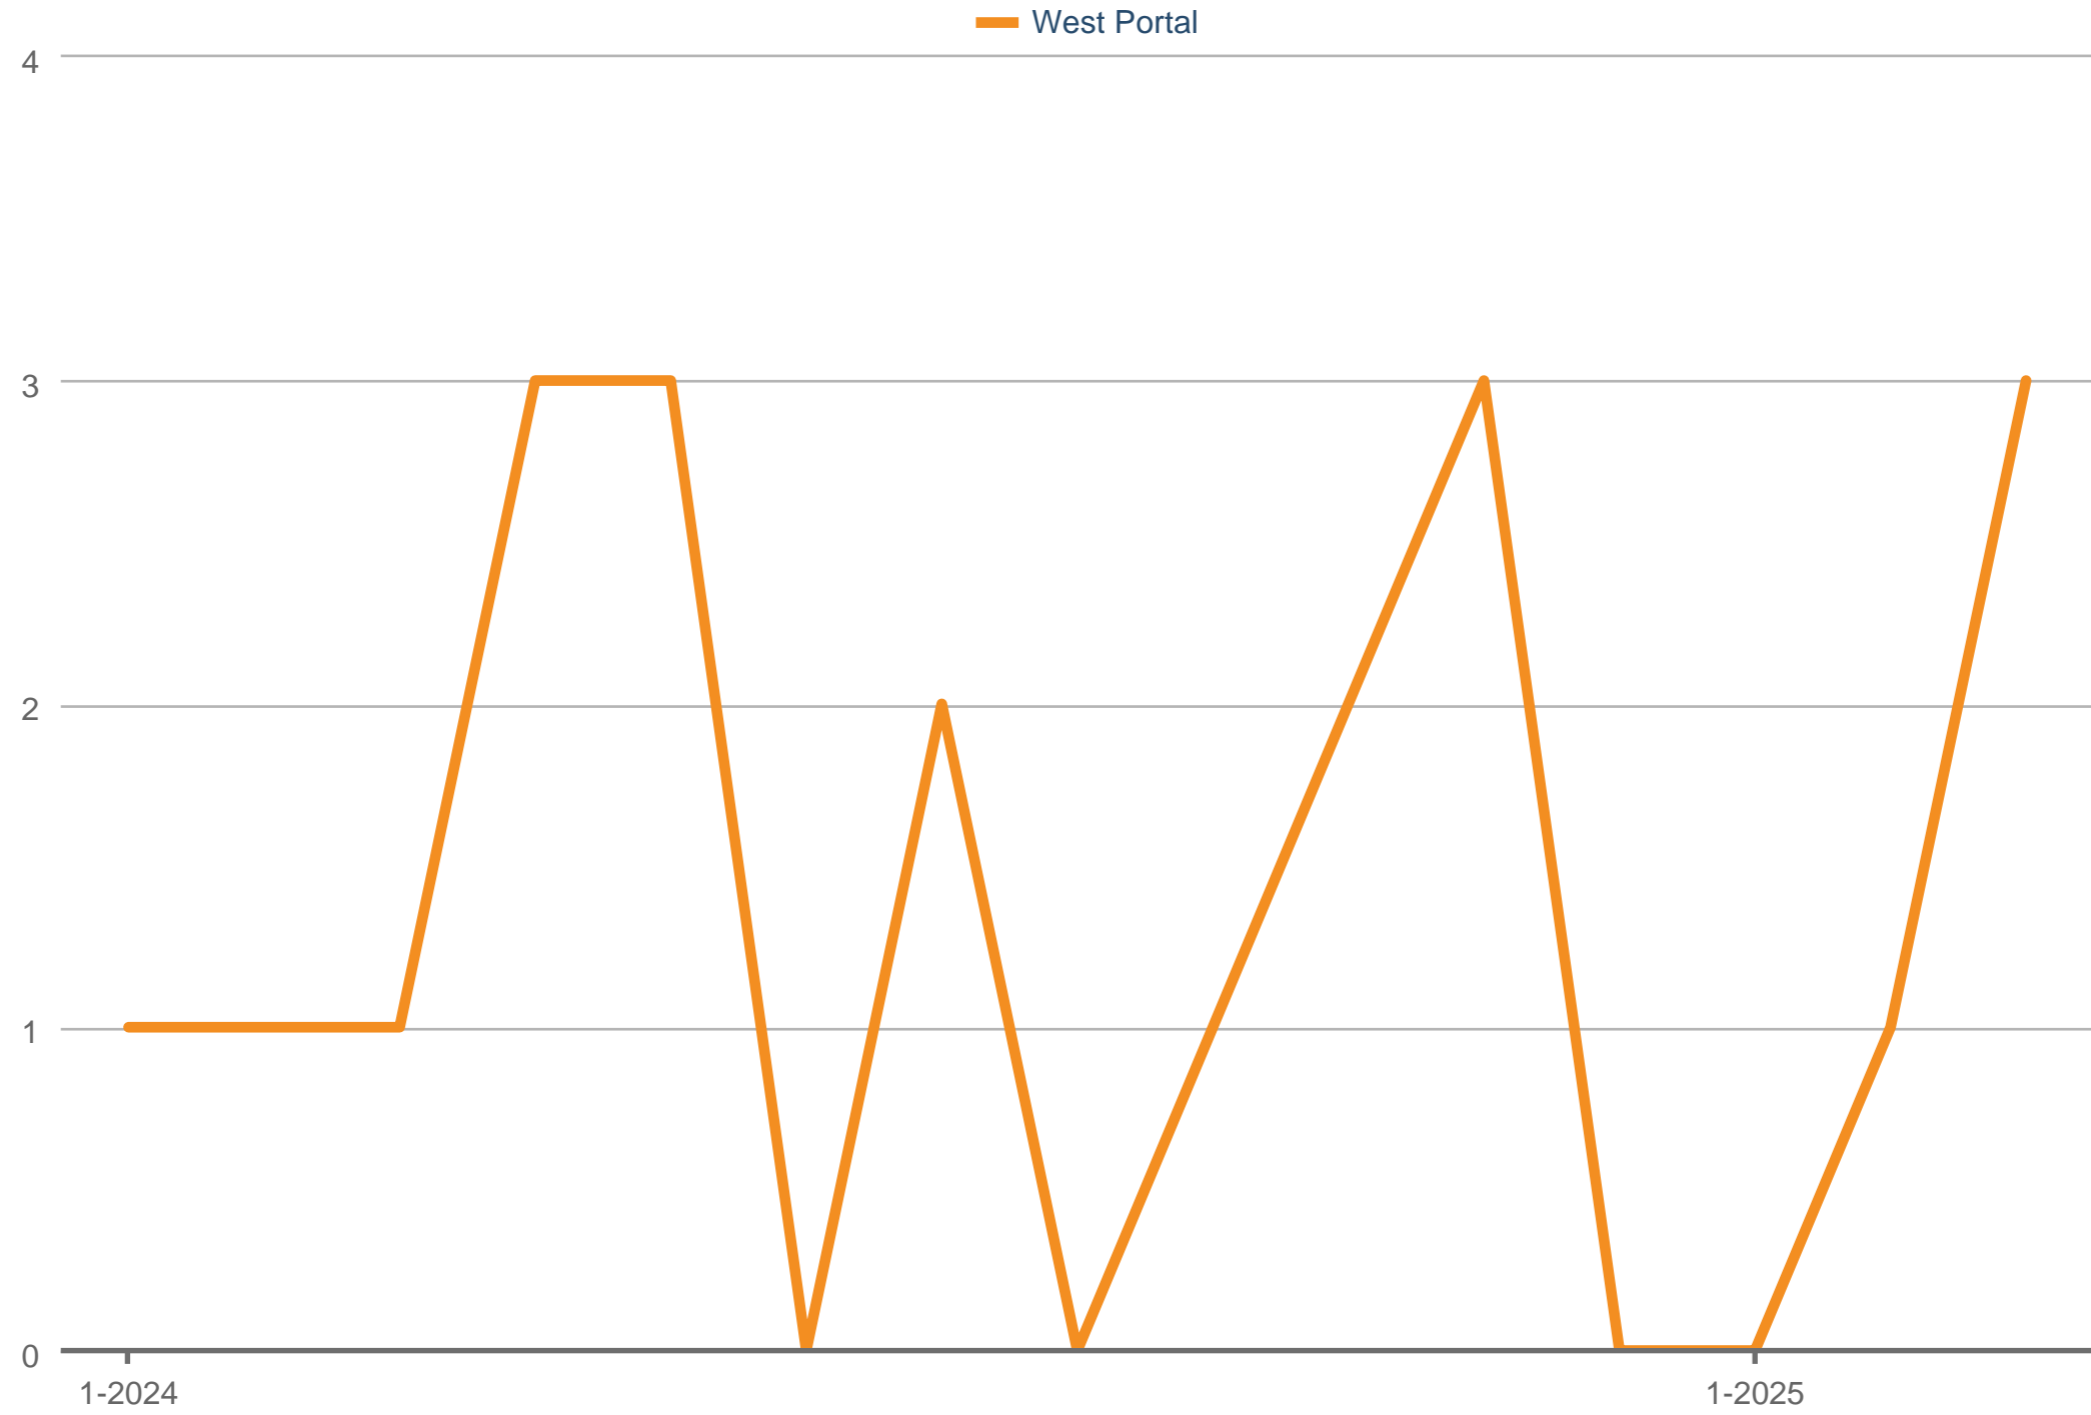

Sold Listings

West Portal: Single Family

Each data point is one month of activity. Data is from April 4, 2025.