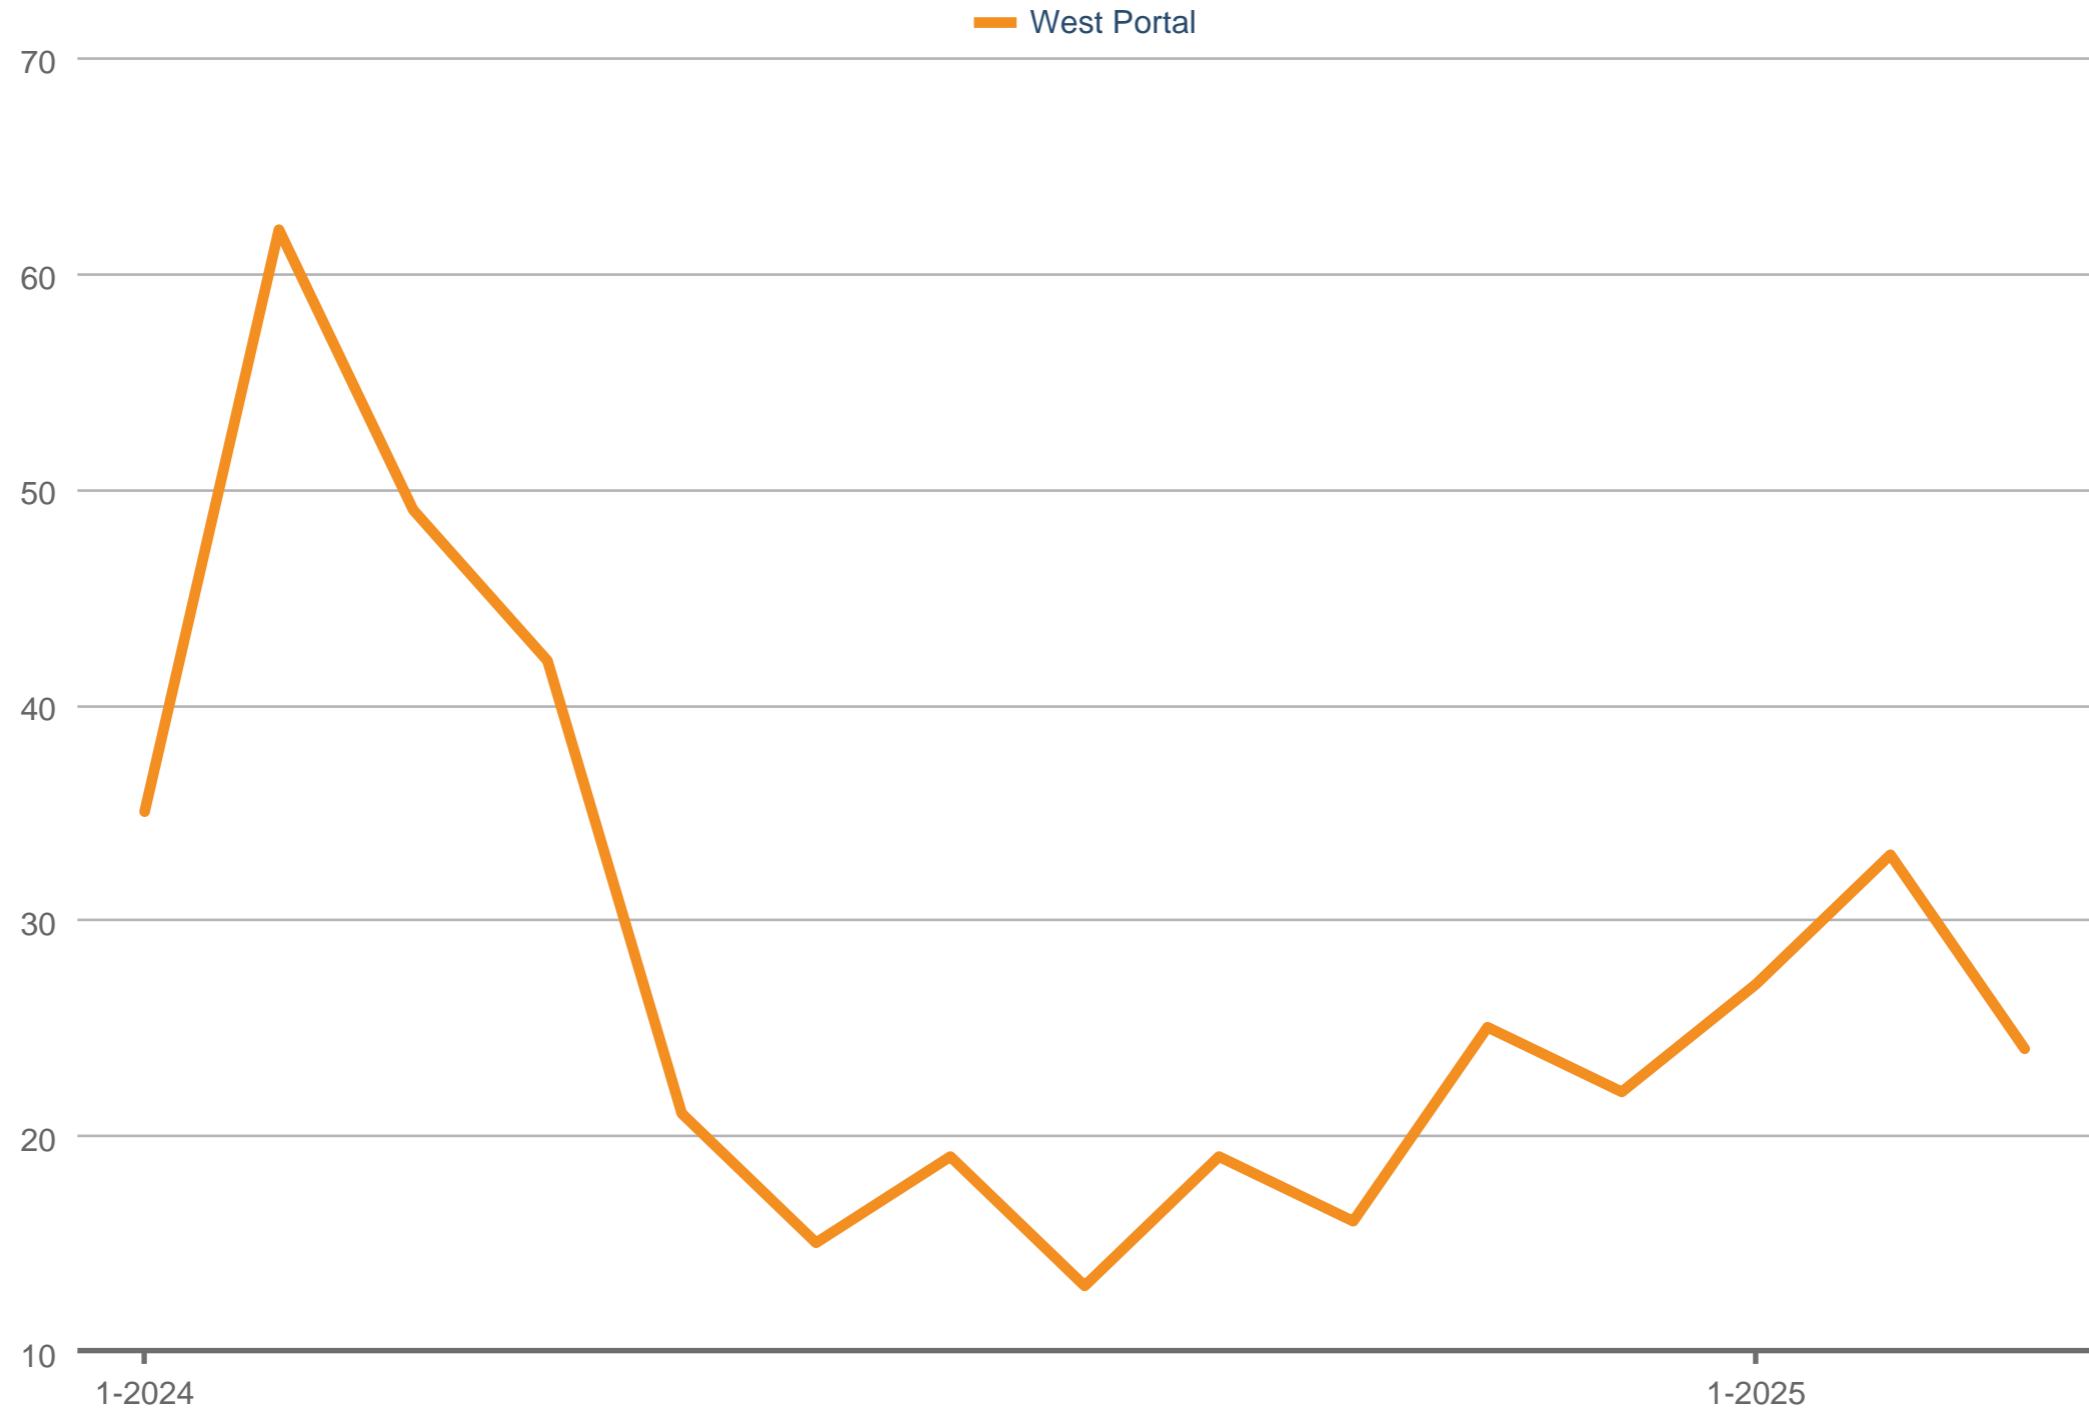

Median Days on Market

West Portal: Single Family

Each data point is three months of activity. Data is from April 4, 2025.