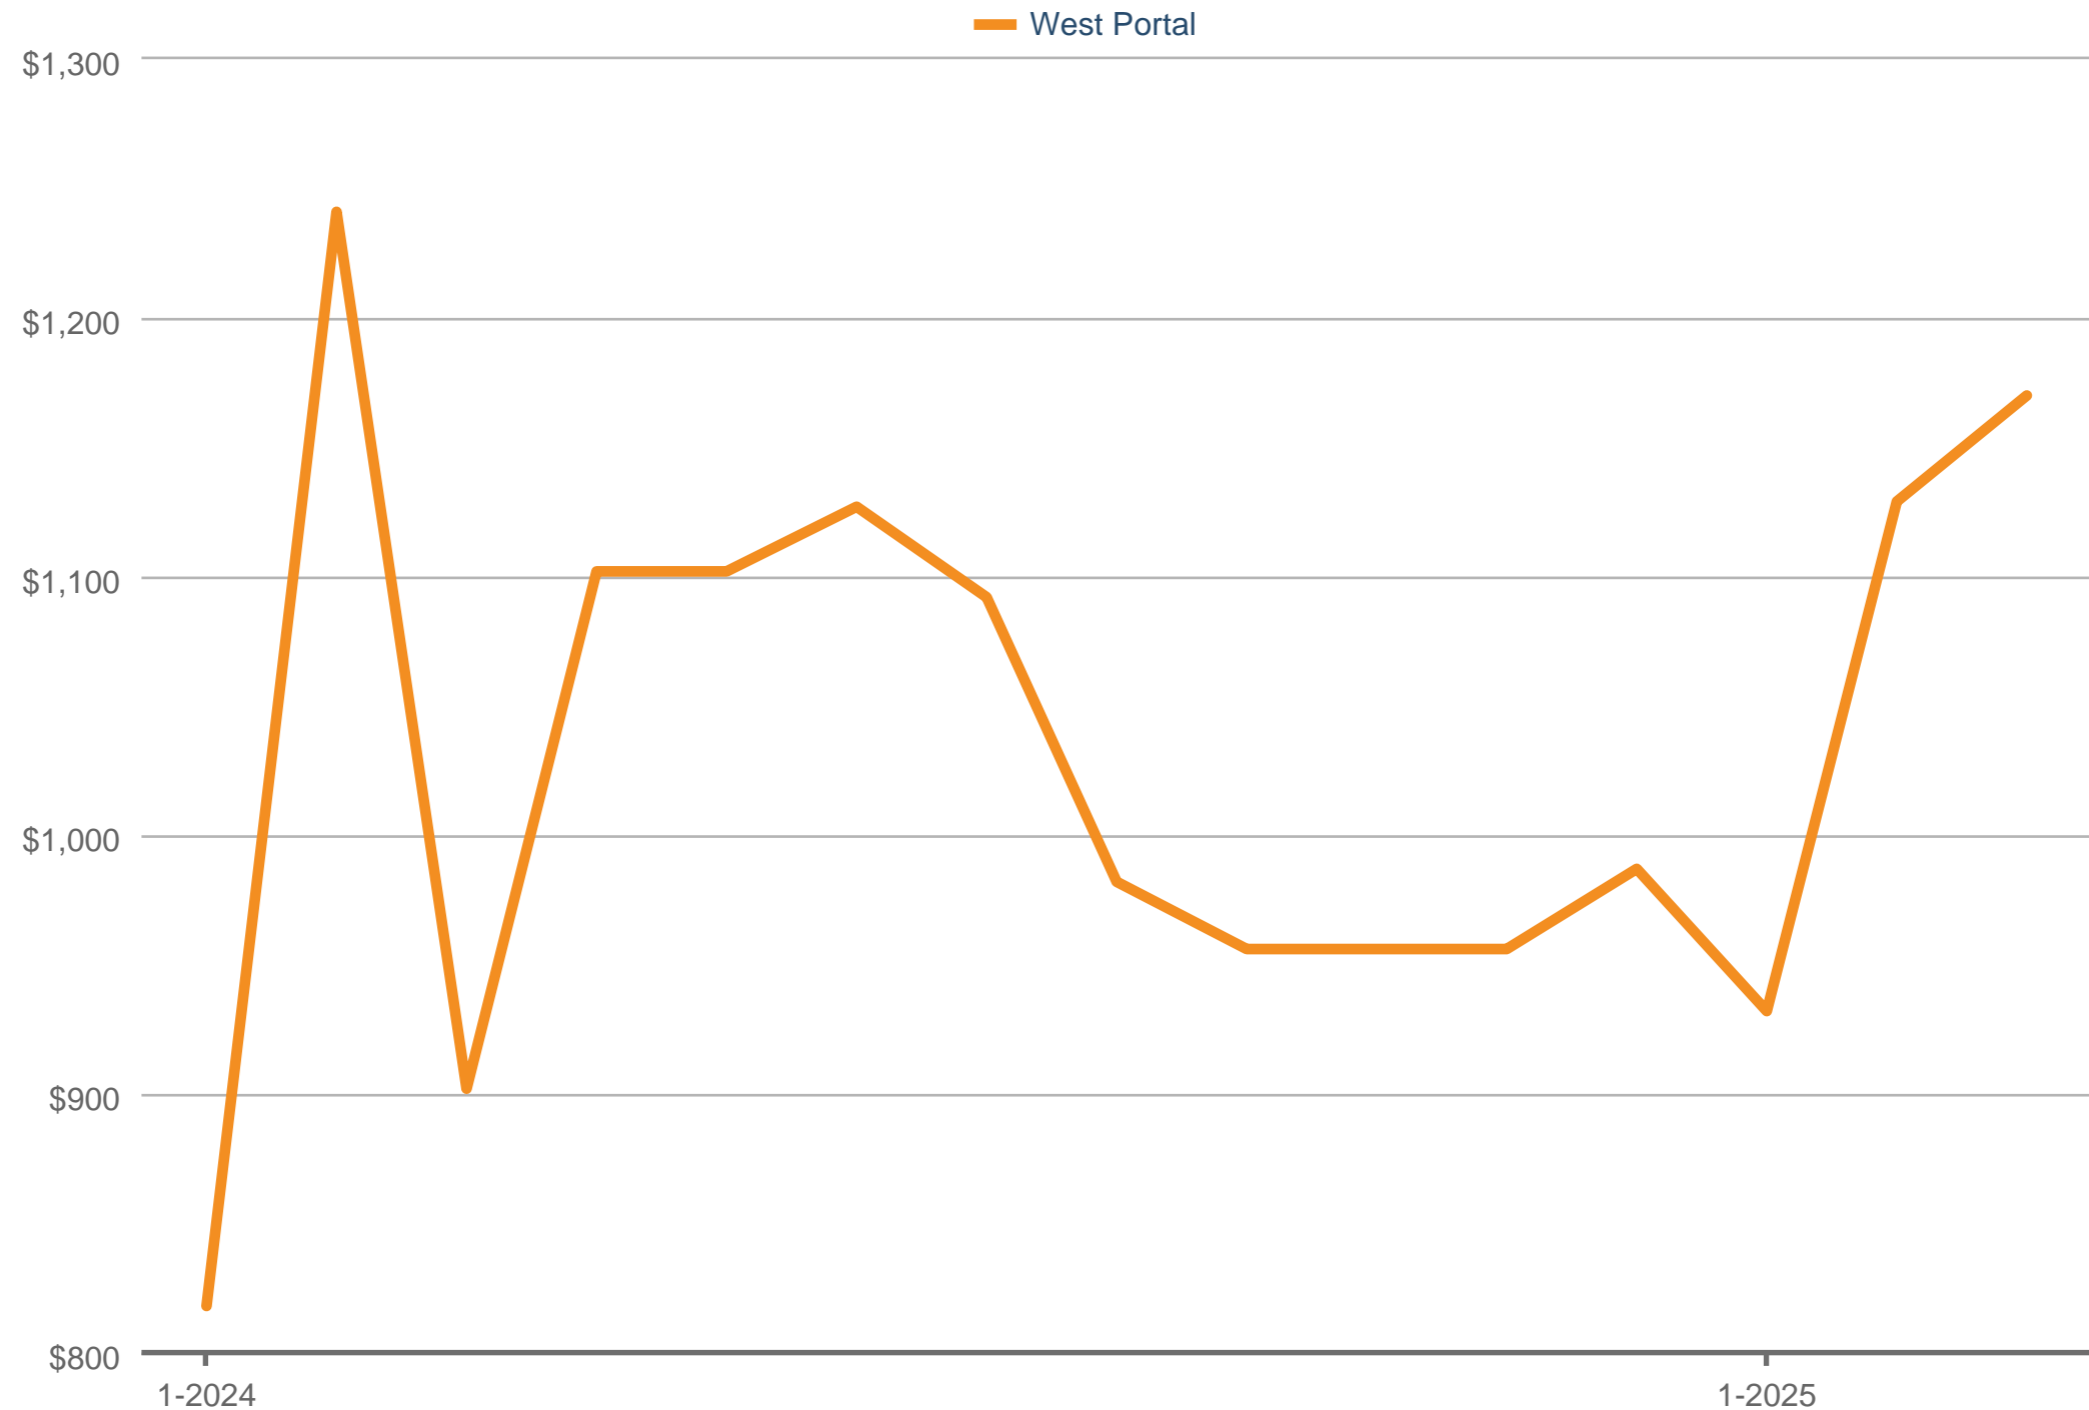

Median Price Per Square Foot

West Portal: Single Family

Each data point is three months of activity. Data is from April 4, 2025.