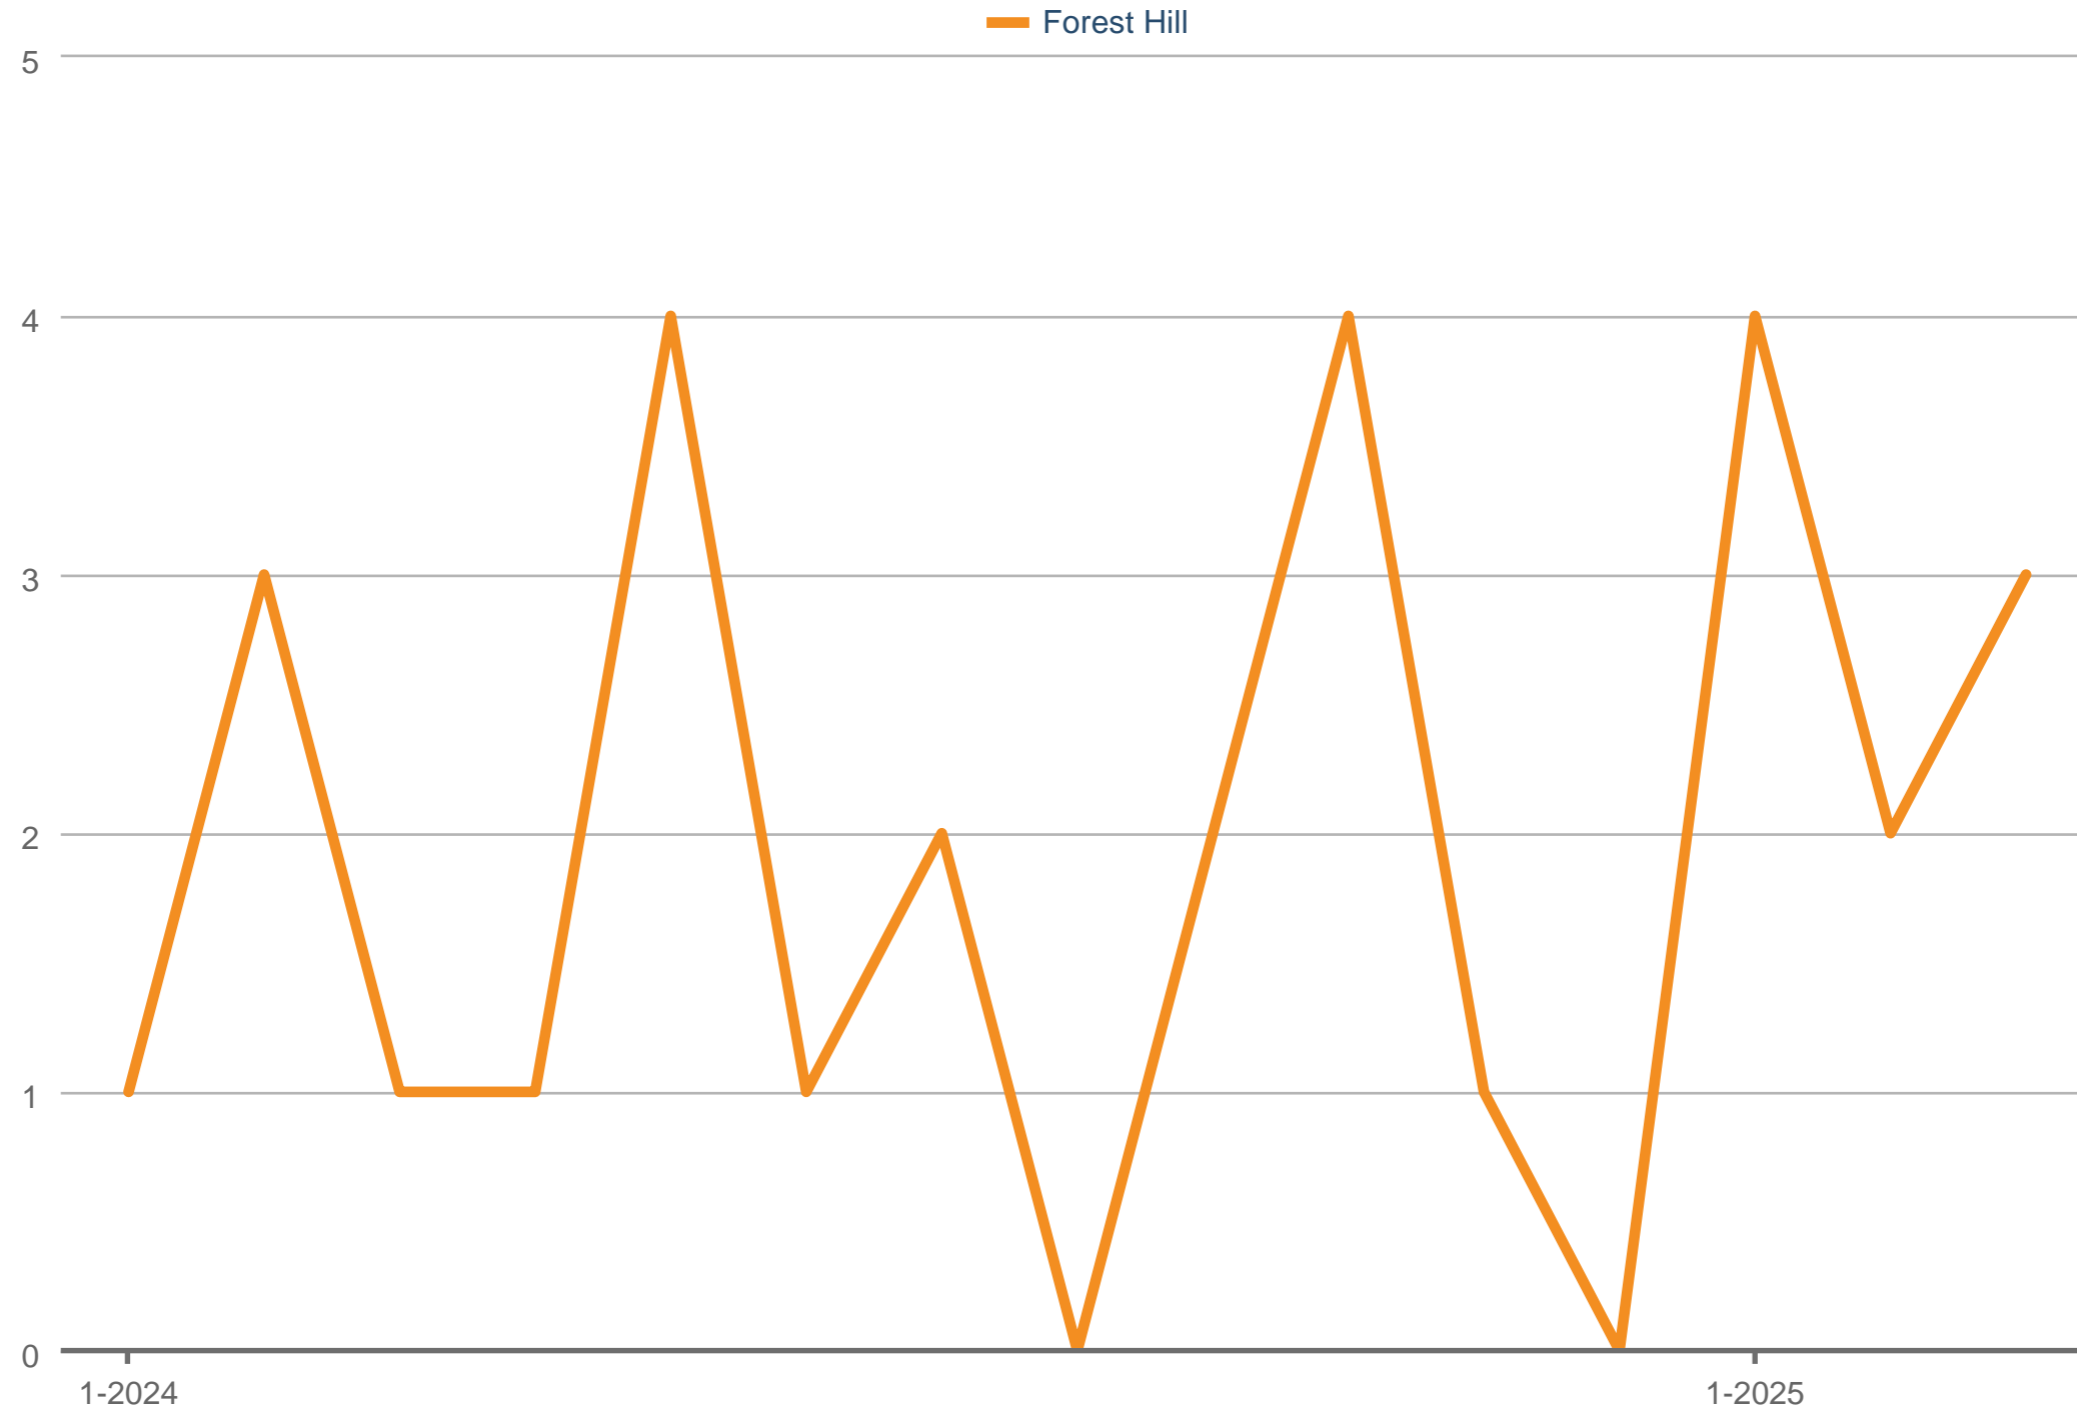

New Listings

Forest Hill: Single Family

Each data point is one month of activity. Data is from April 4, 2025.