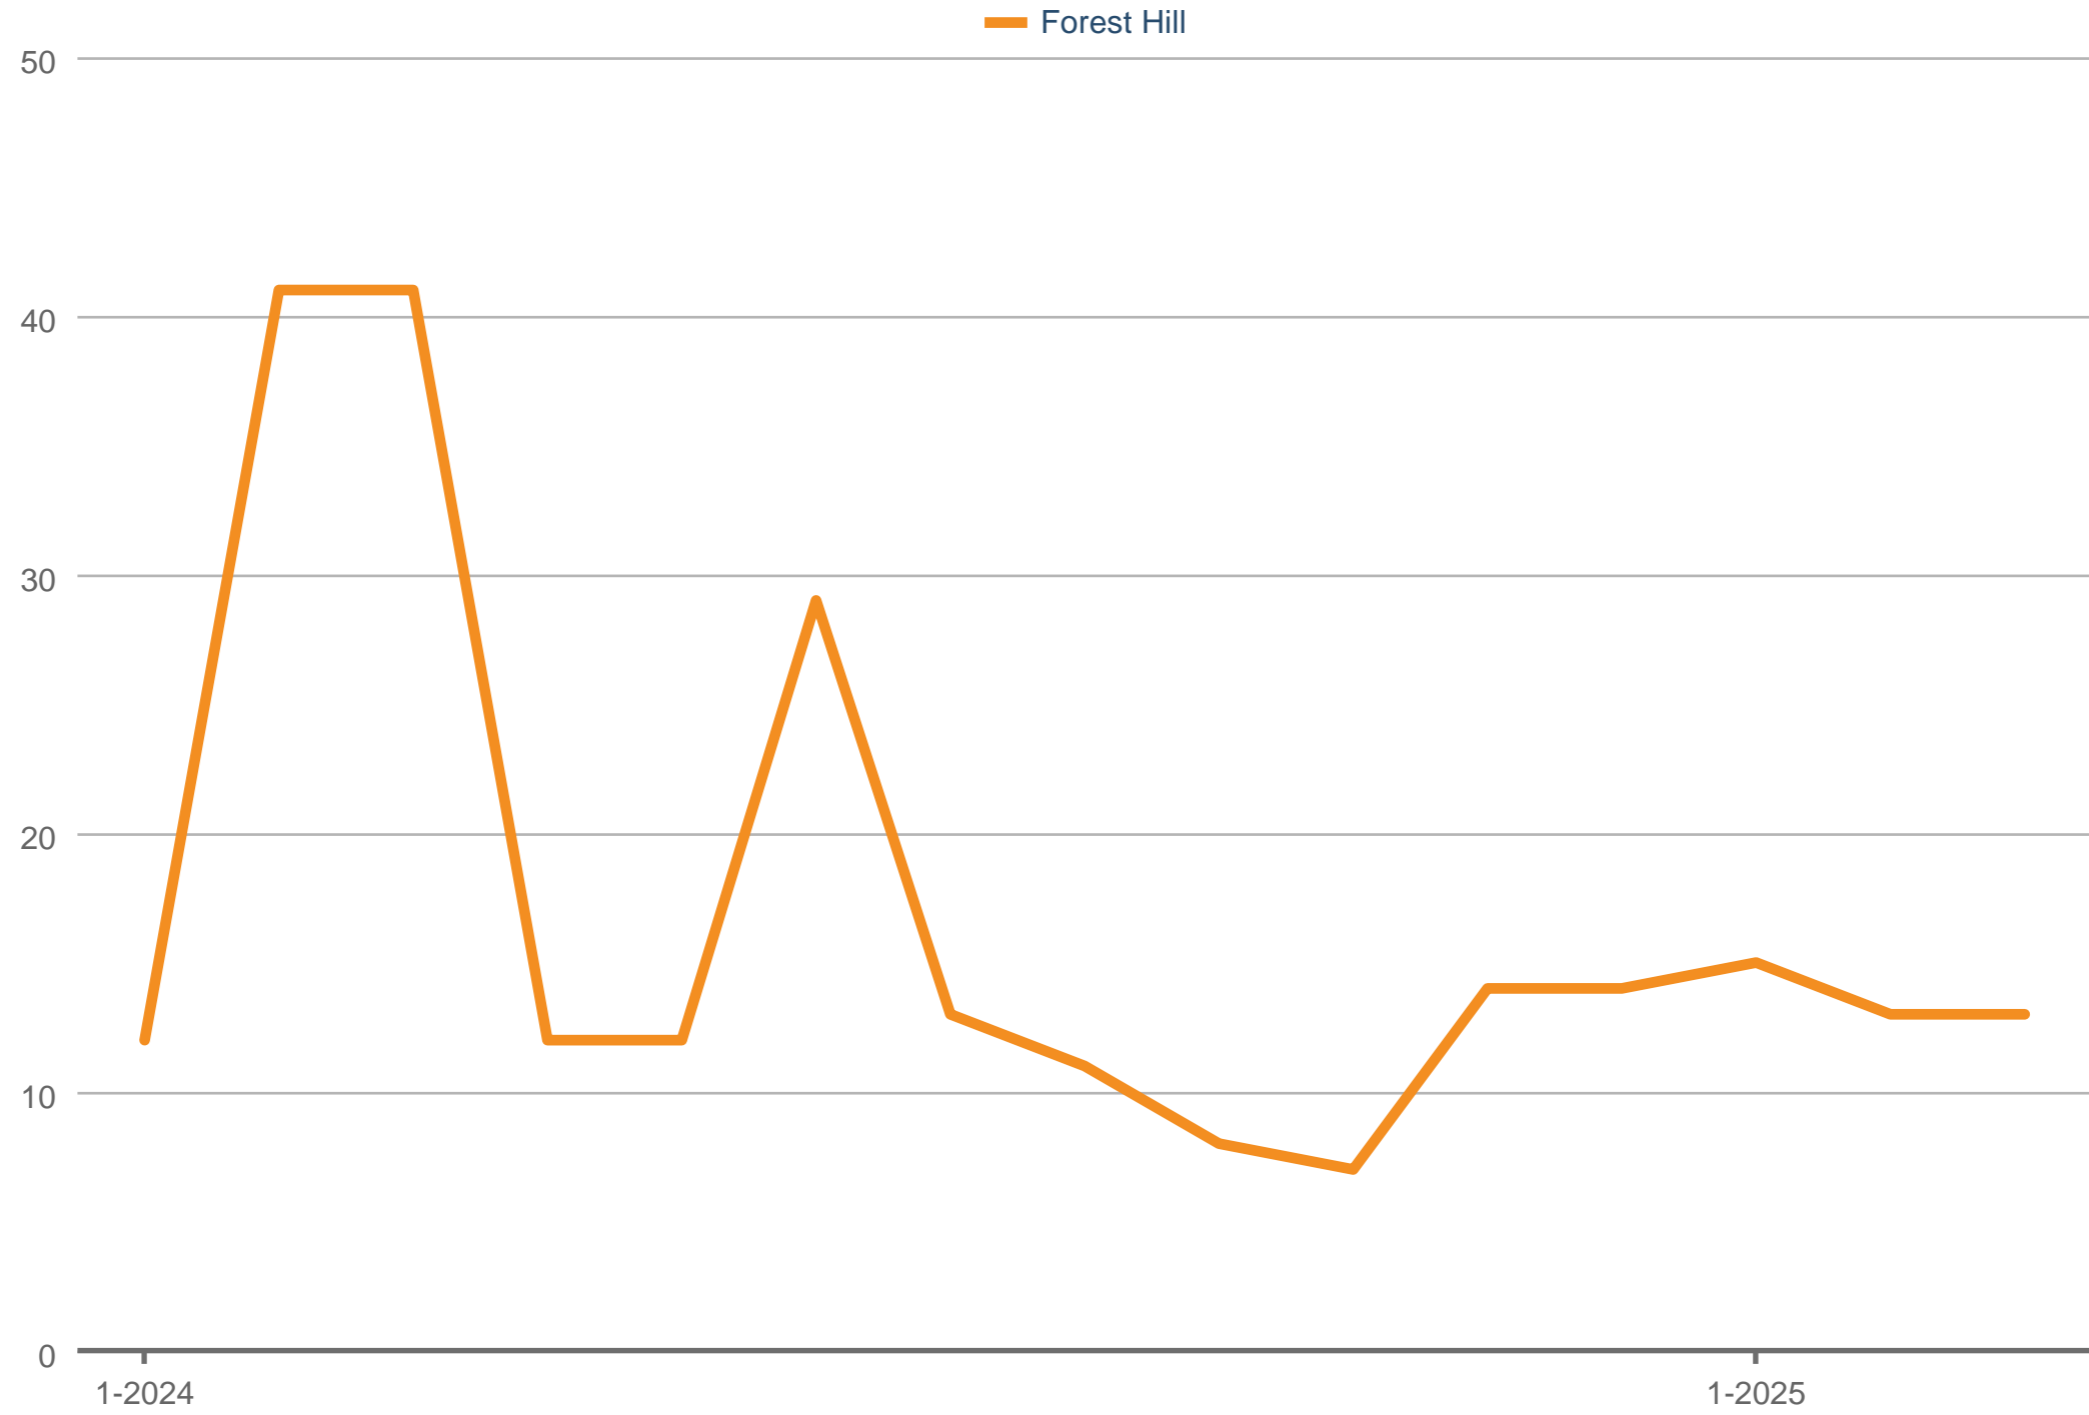

Median Days on Market

Forest Hill: Single Family

Each data point is three months of activity. Data is from April 4, 2025.