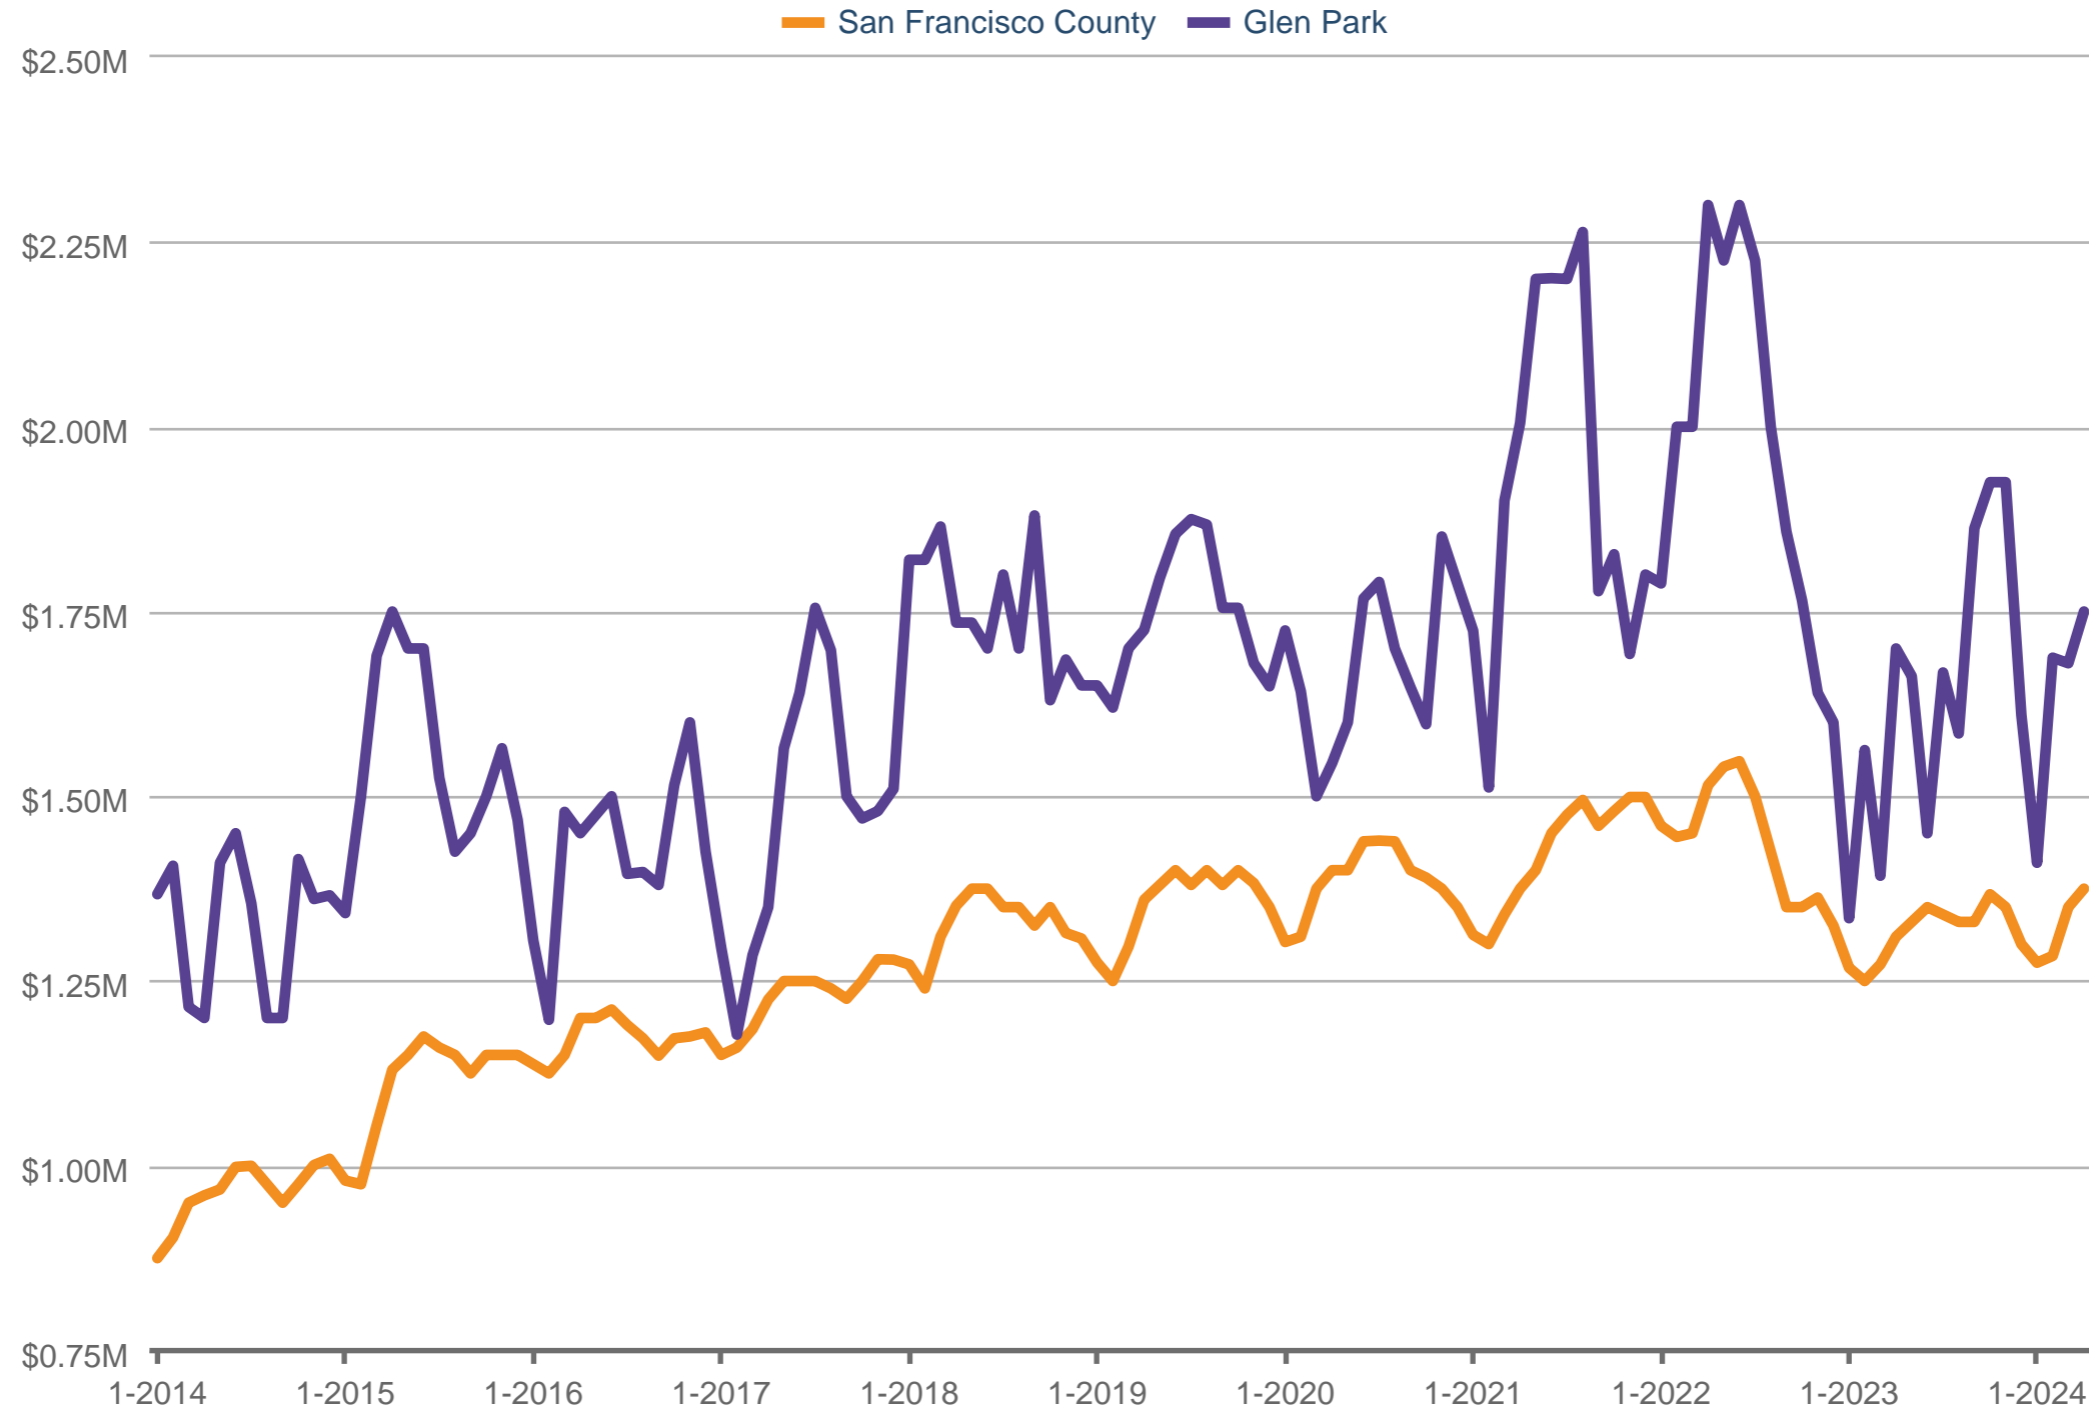

Median Sales Price

San Francisco County & Glen Park

Each data point is three months of activity. Data is from May 17, 2024.

All data from the San Francisco MLS. InfoSparks © 2024 ShowingTime.