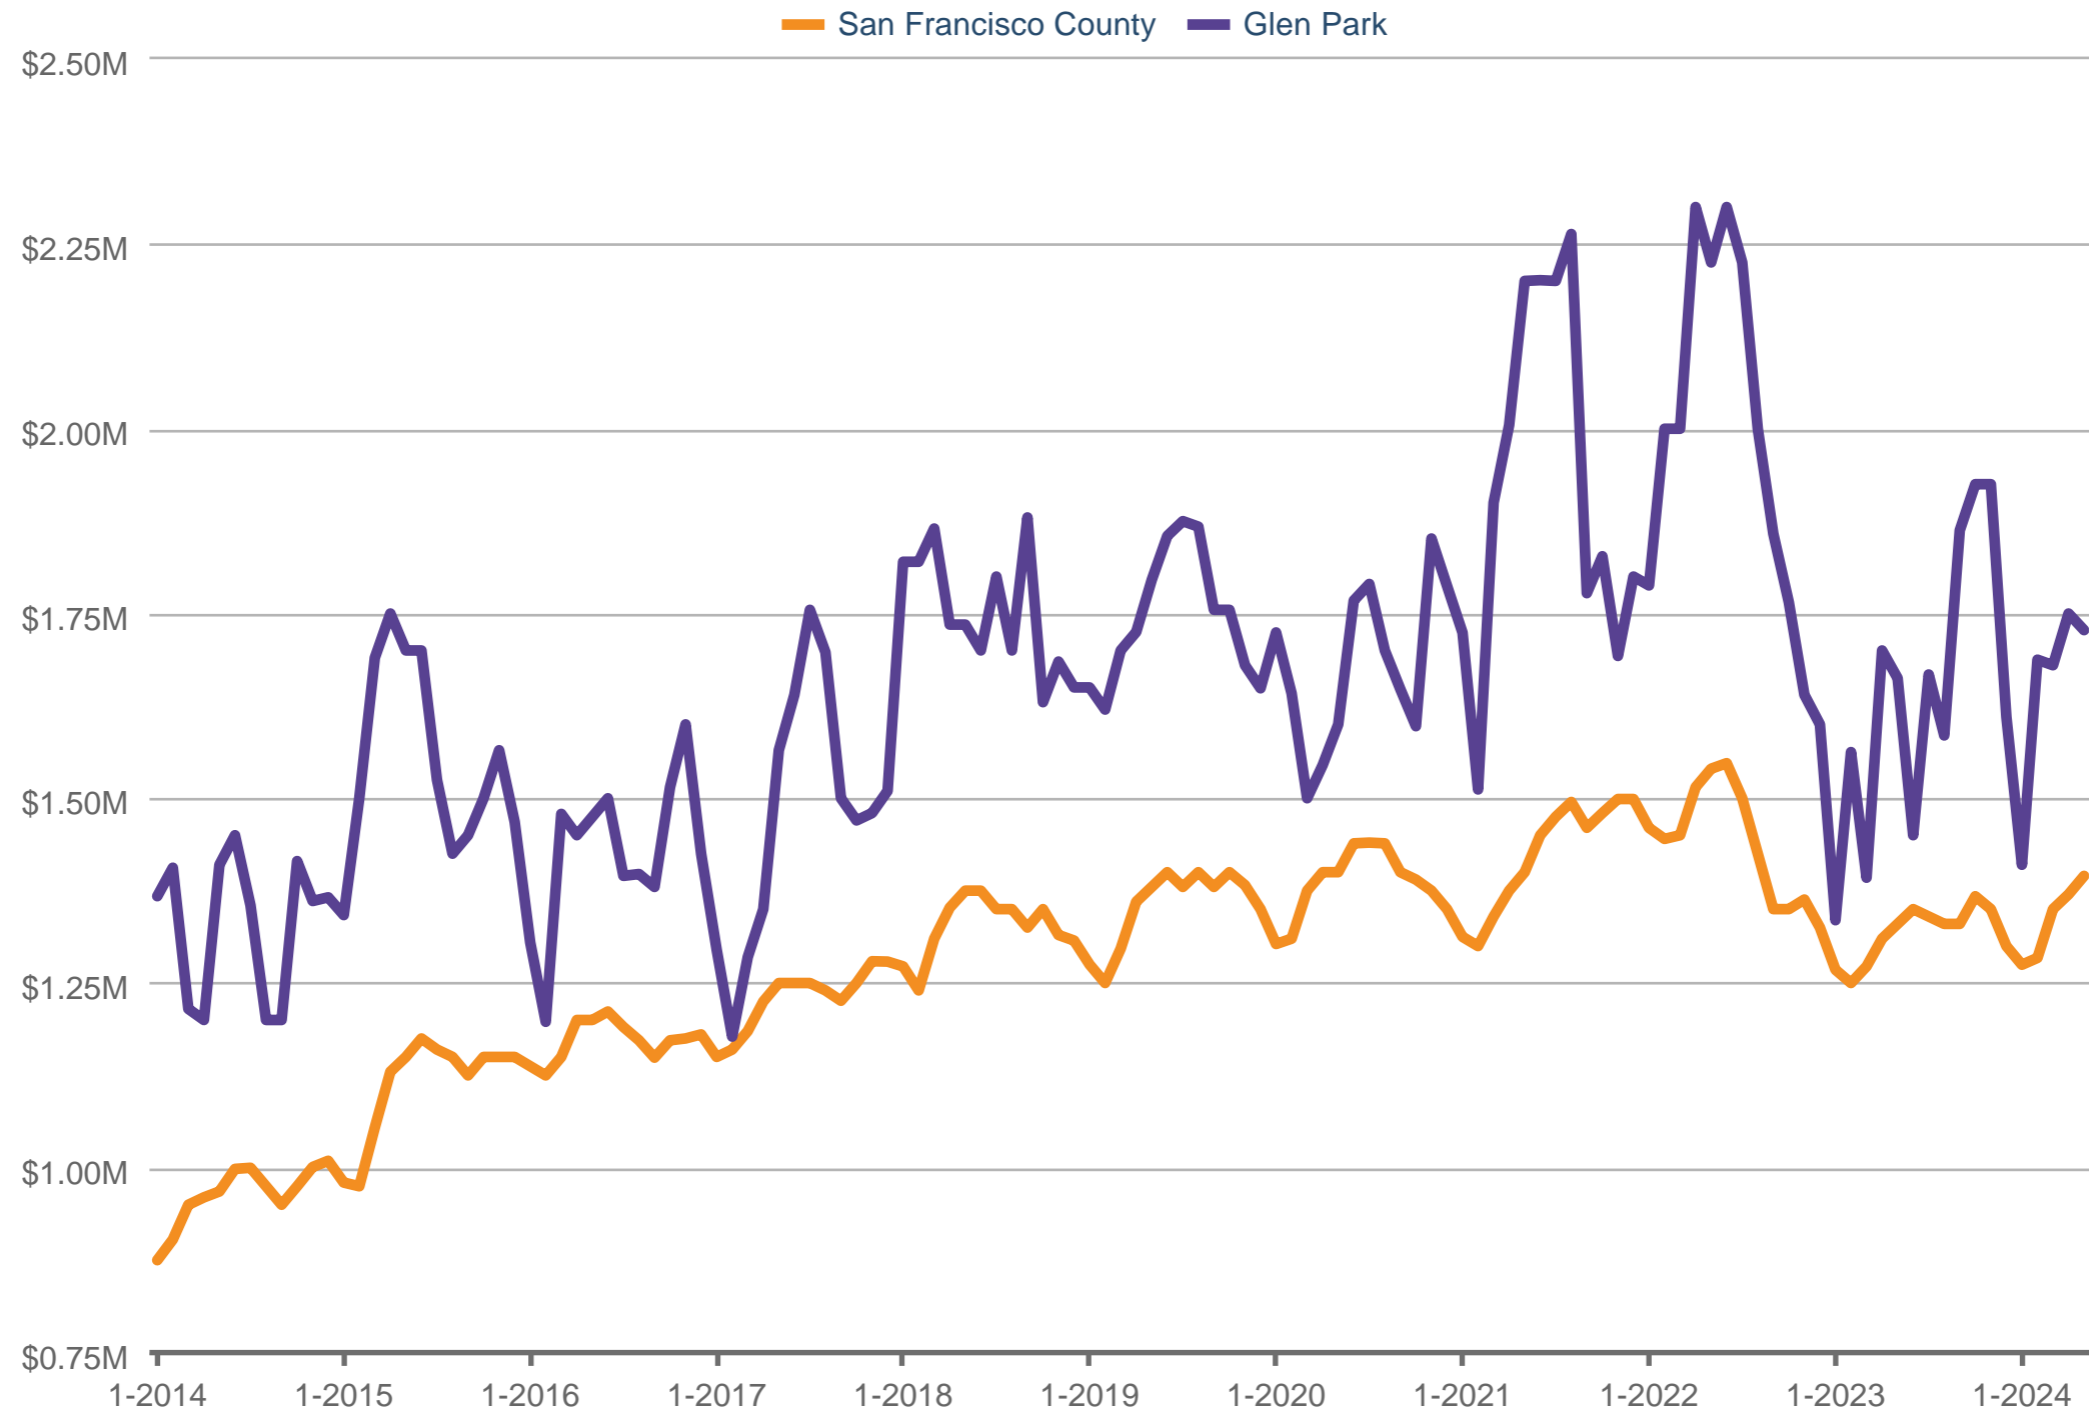

Median Sales Price

San Francisco County & Glen Park

Each data point is three months of activity. Data is from June 16, 2024.

All data from the San Francisco MLS. InfoSparks © 2024 ShowingTime.