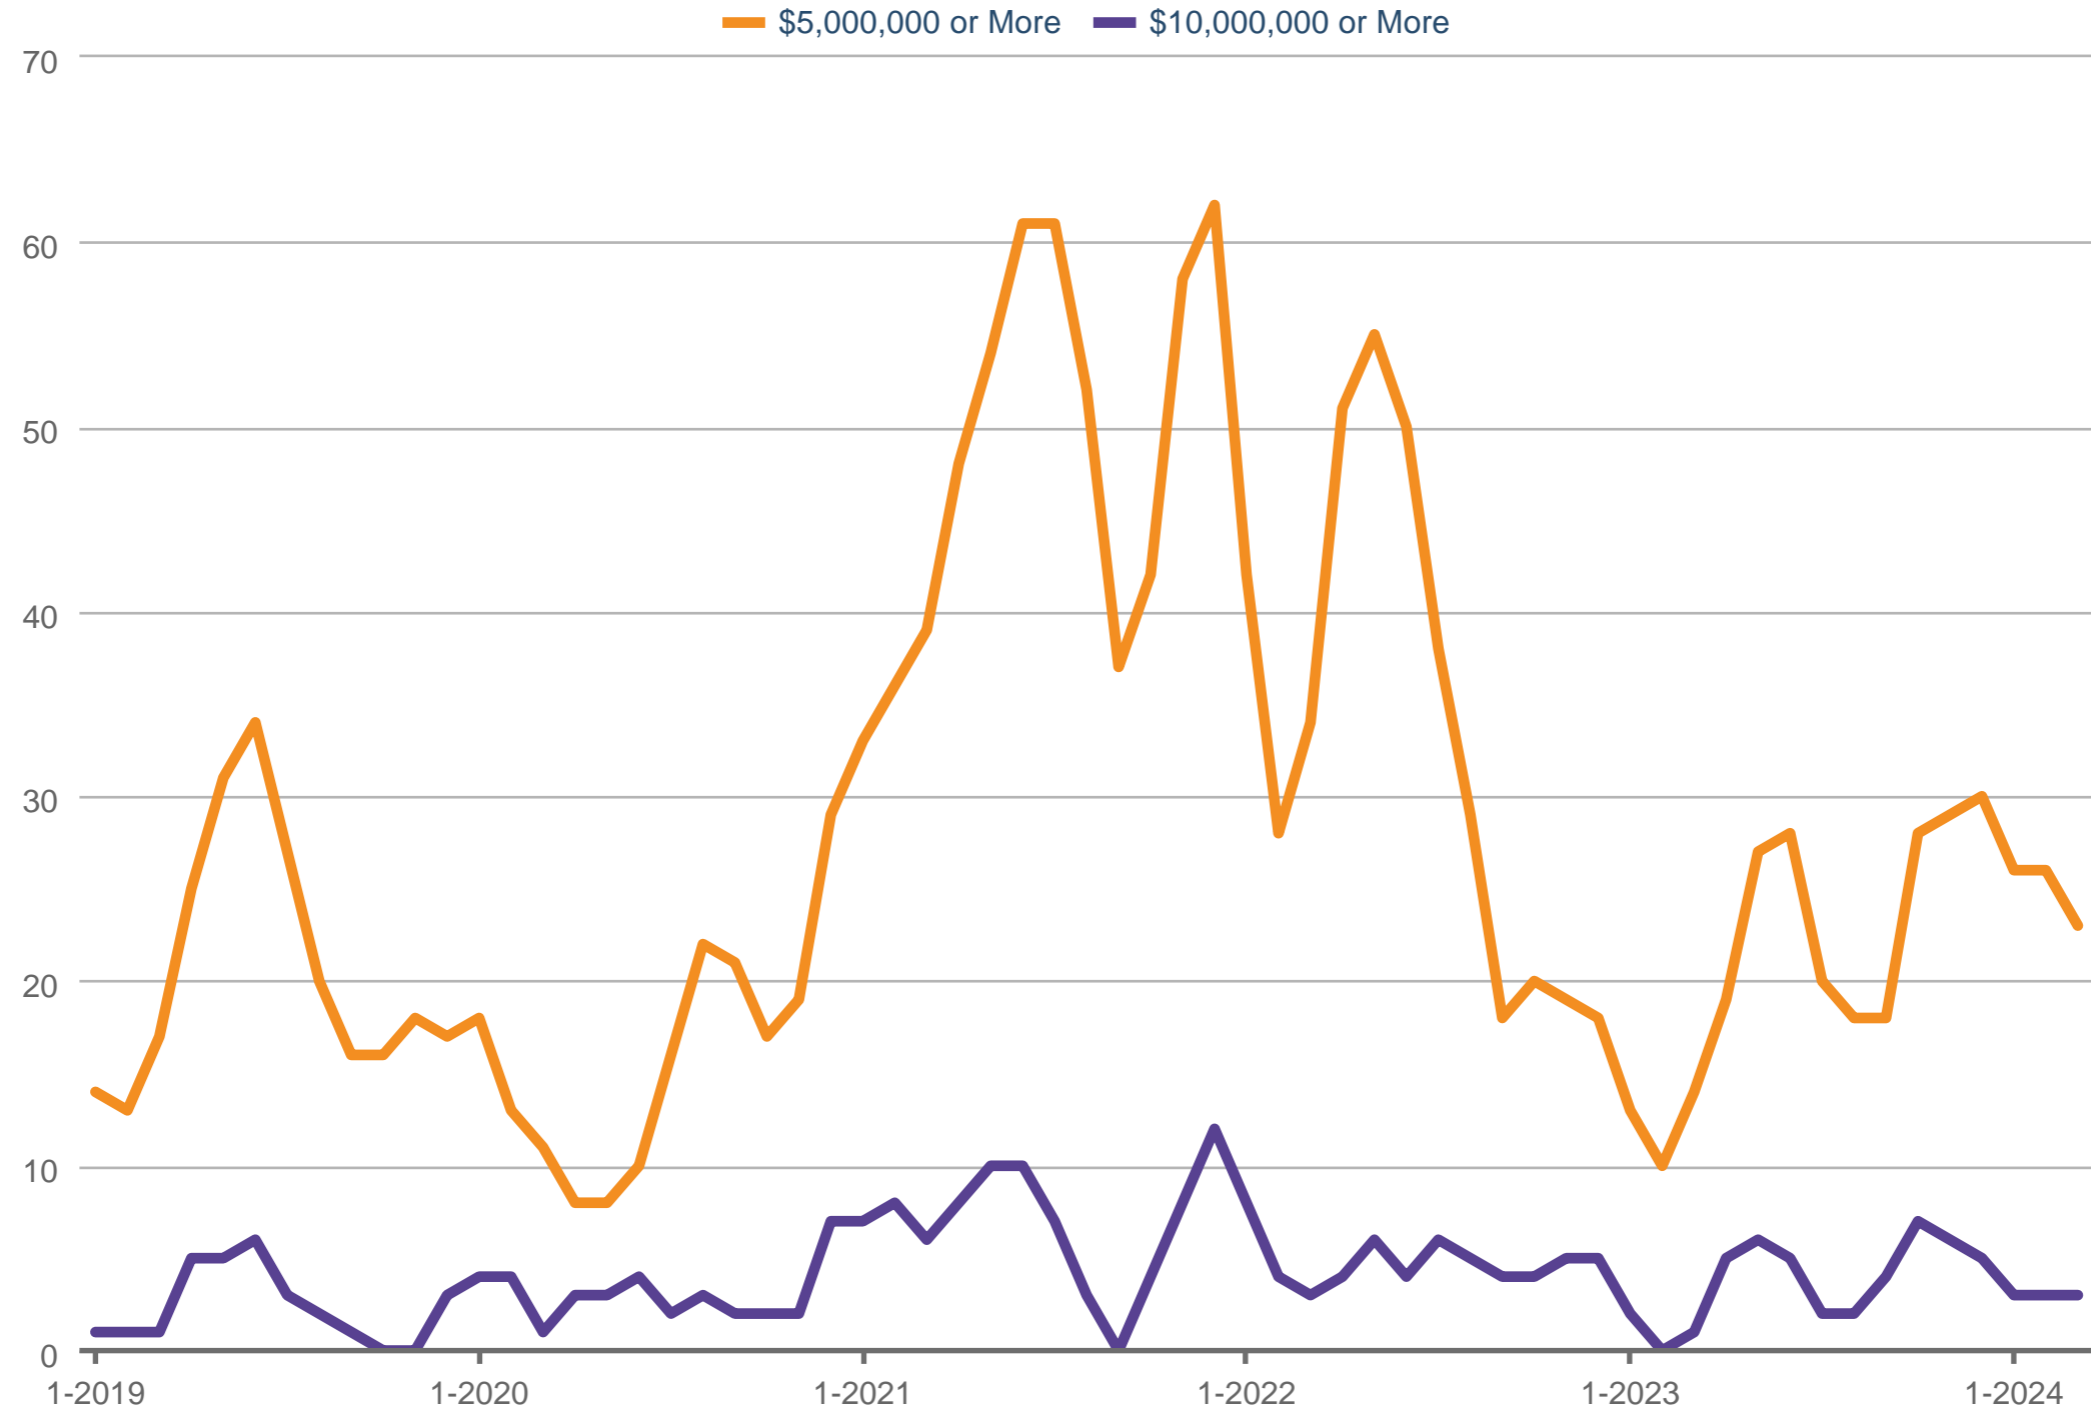

Sold Listings - By Price Range

San Francisco County

Each data point is three months of activity. Data is from April 23, 2024.

All data from the San Francisco MLS. InfoSparks © 2024 ShowingTime.