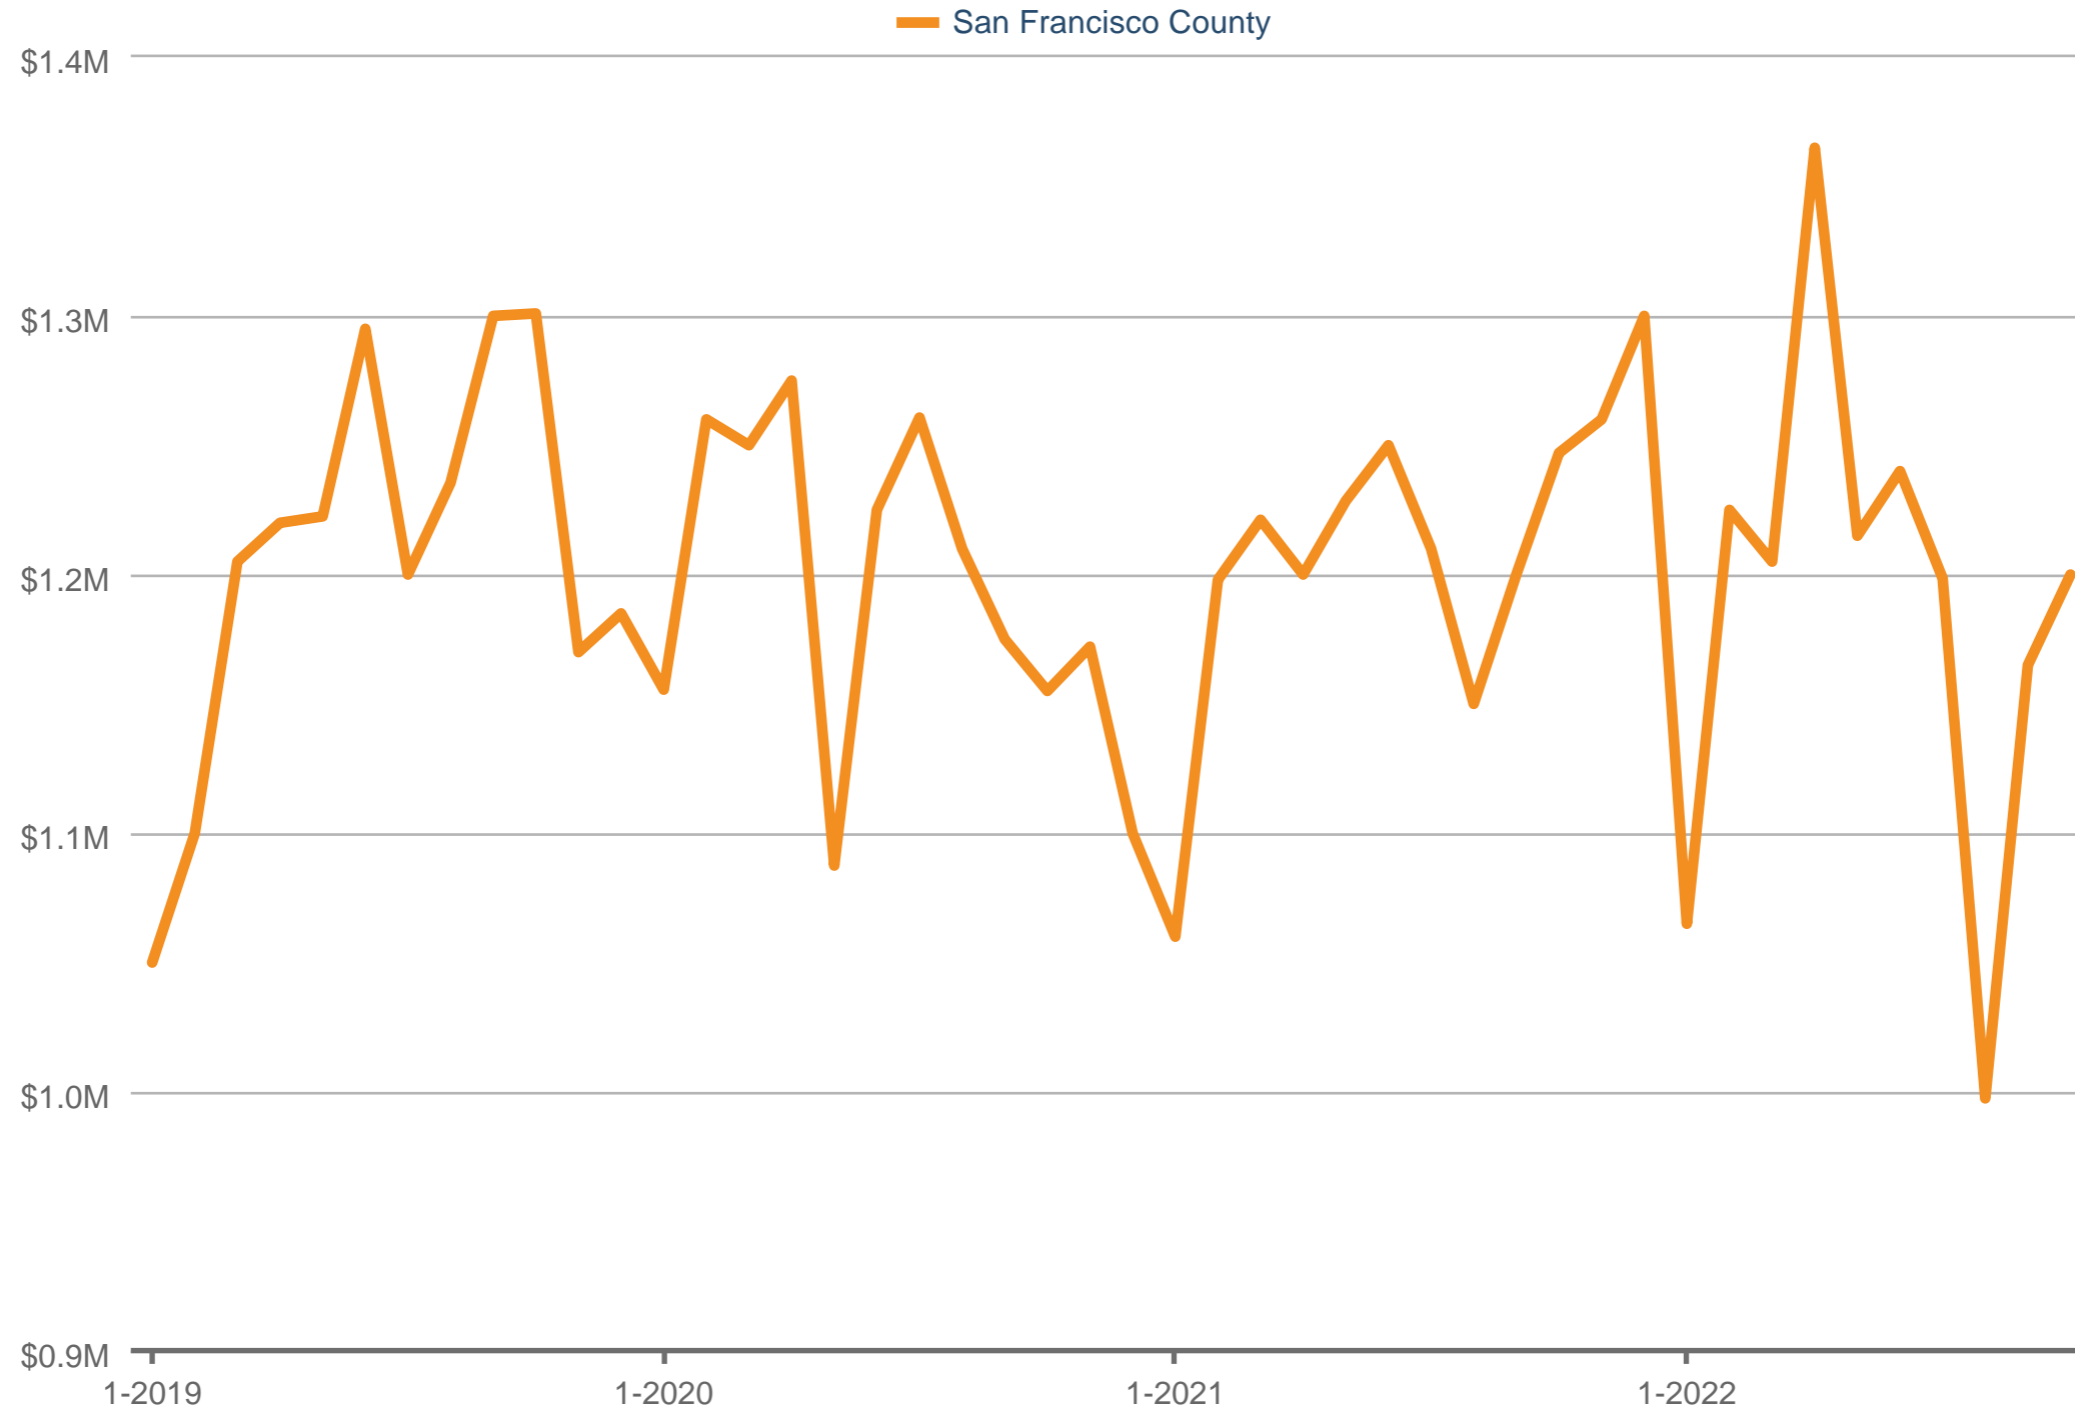

### Median Sales Price

San Francisco County: Condominium & Tenancy In Common & Stock Cooperative

Each data point is one month of activity. Data is from November 16, 2022.