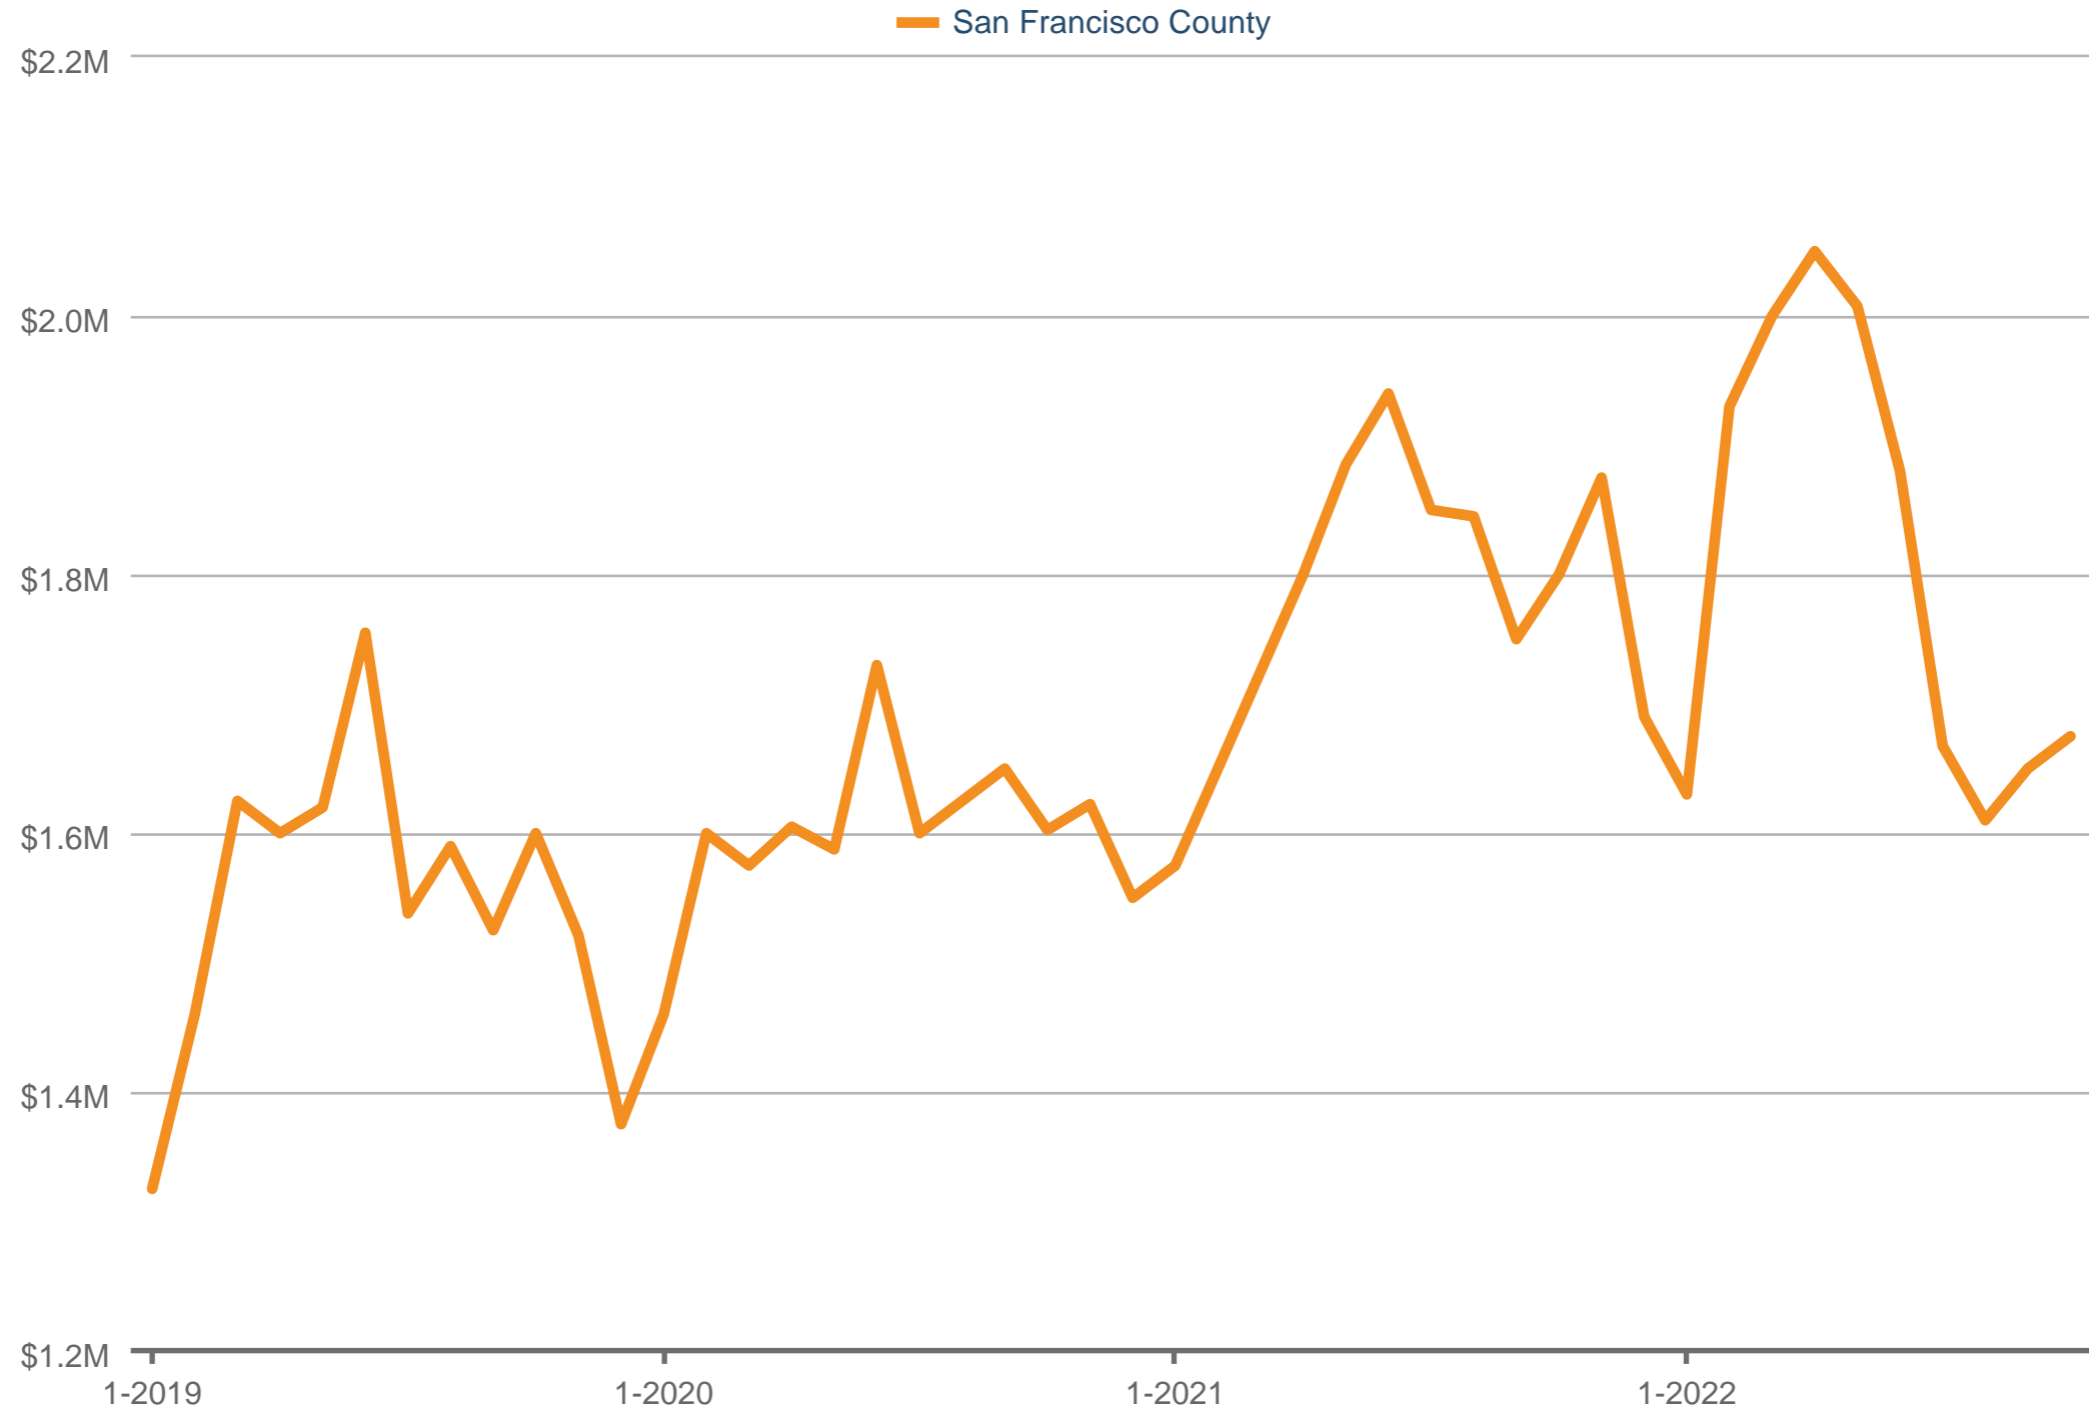

Median Sales Price

San Francisco County: Single Family

Each data point is one month of activity. Data is from November 16, 2022.