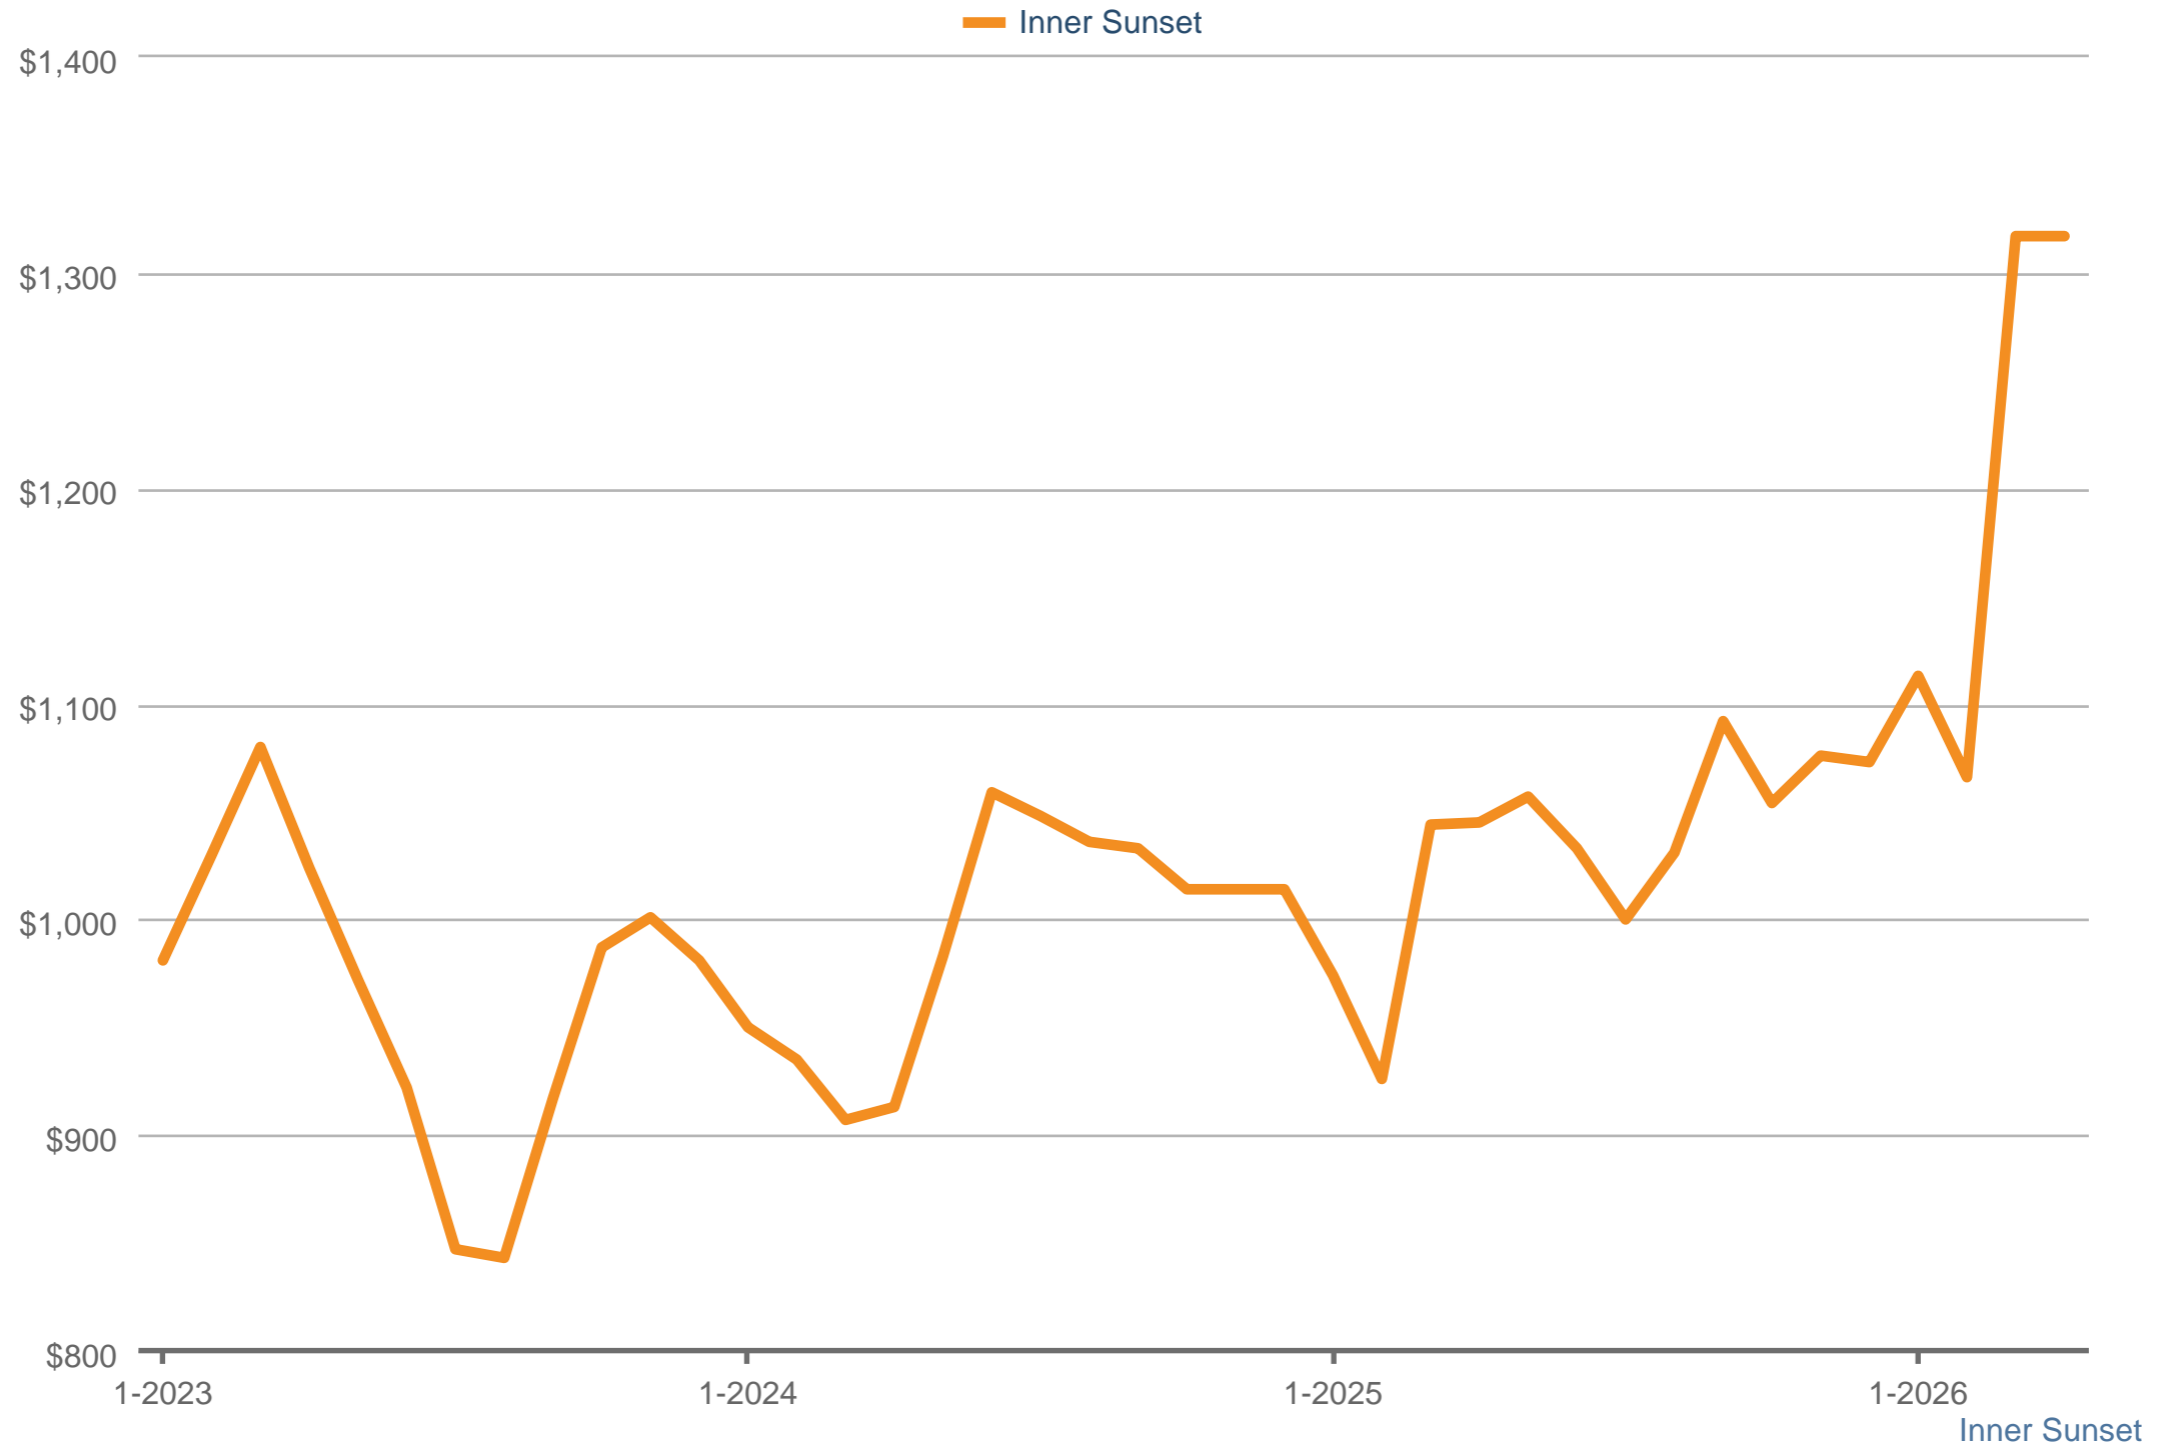

Andrew Leaf (CAL BRE #)

Legacy Real Estate

Office: (415) 871-3885

andrew@legacysfhomes.com

www.legacysfhomes.com

SAN FRANCISCO
ASSOCIATION of REALTORS®

Median Price Per Square Foot

Each data point is three months of activity. Data is from May 7, 2026.