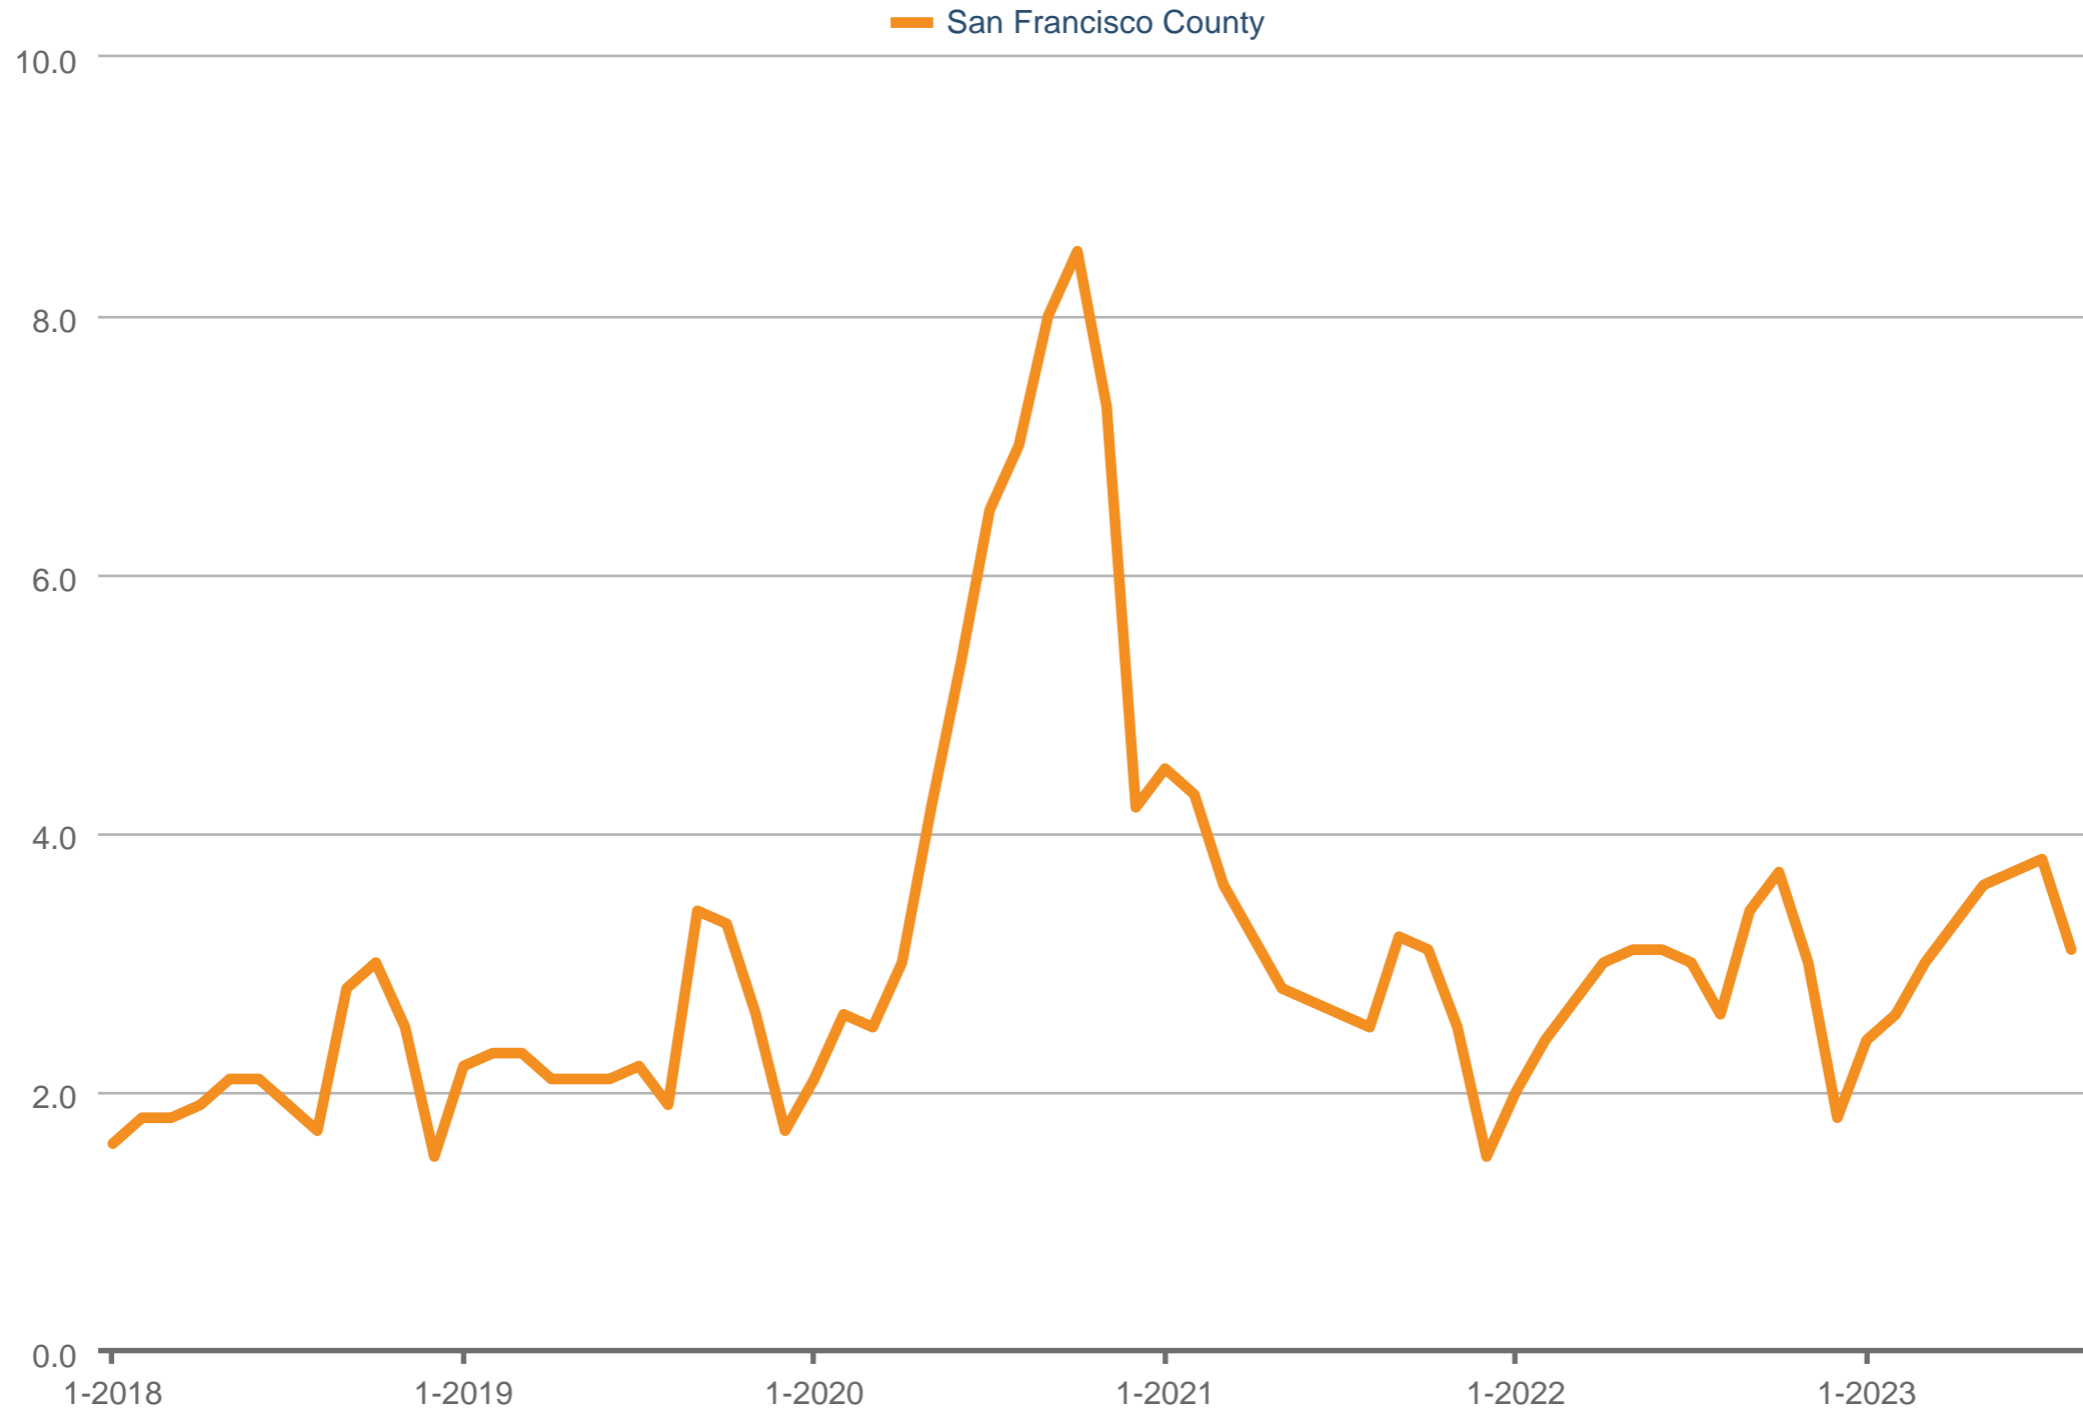

Months of Supply

San Francisco County: SFARMLS, Condominium

Each data point is one month of activity. Data is from September 8, 2023.

All data from the San Francisco MLS. InfoSparks © 2024 ShowingTime.