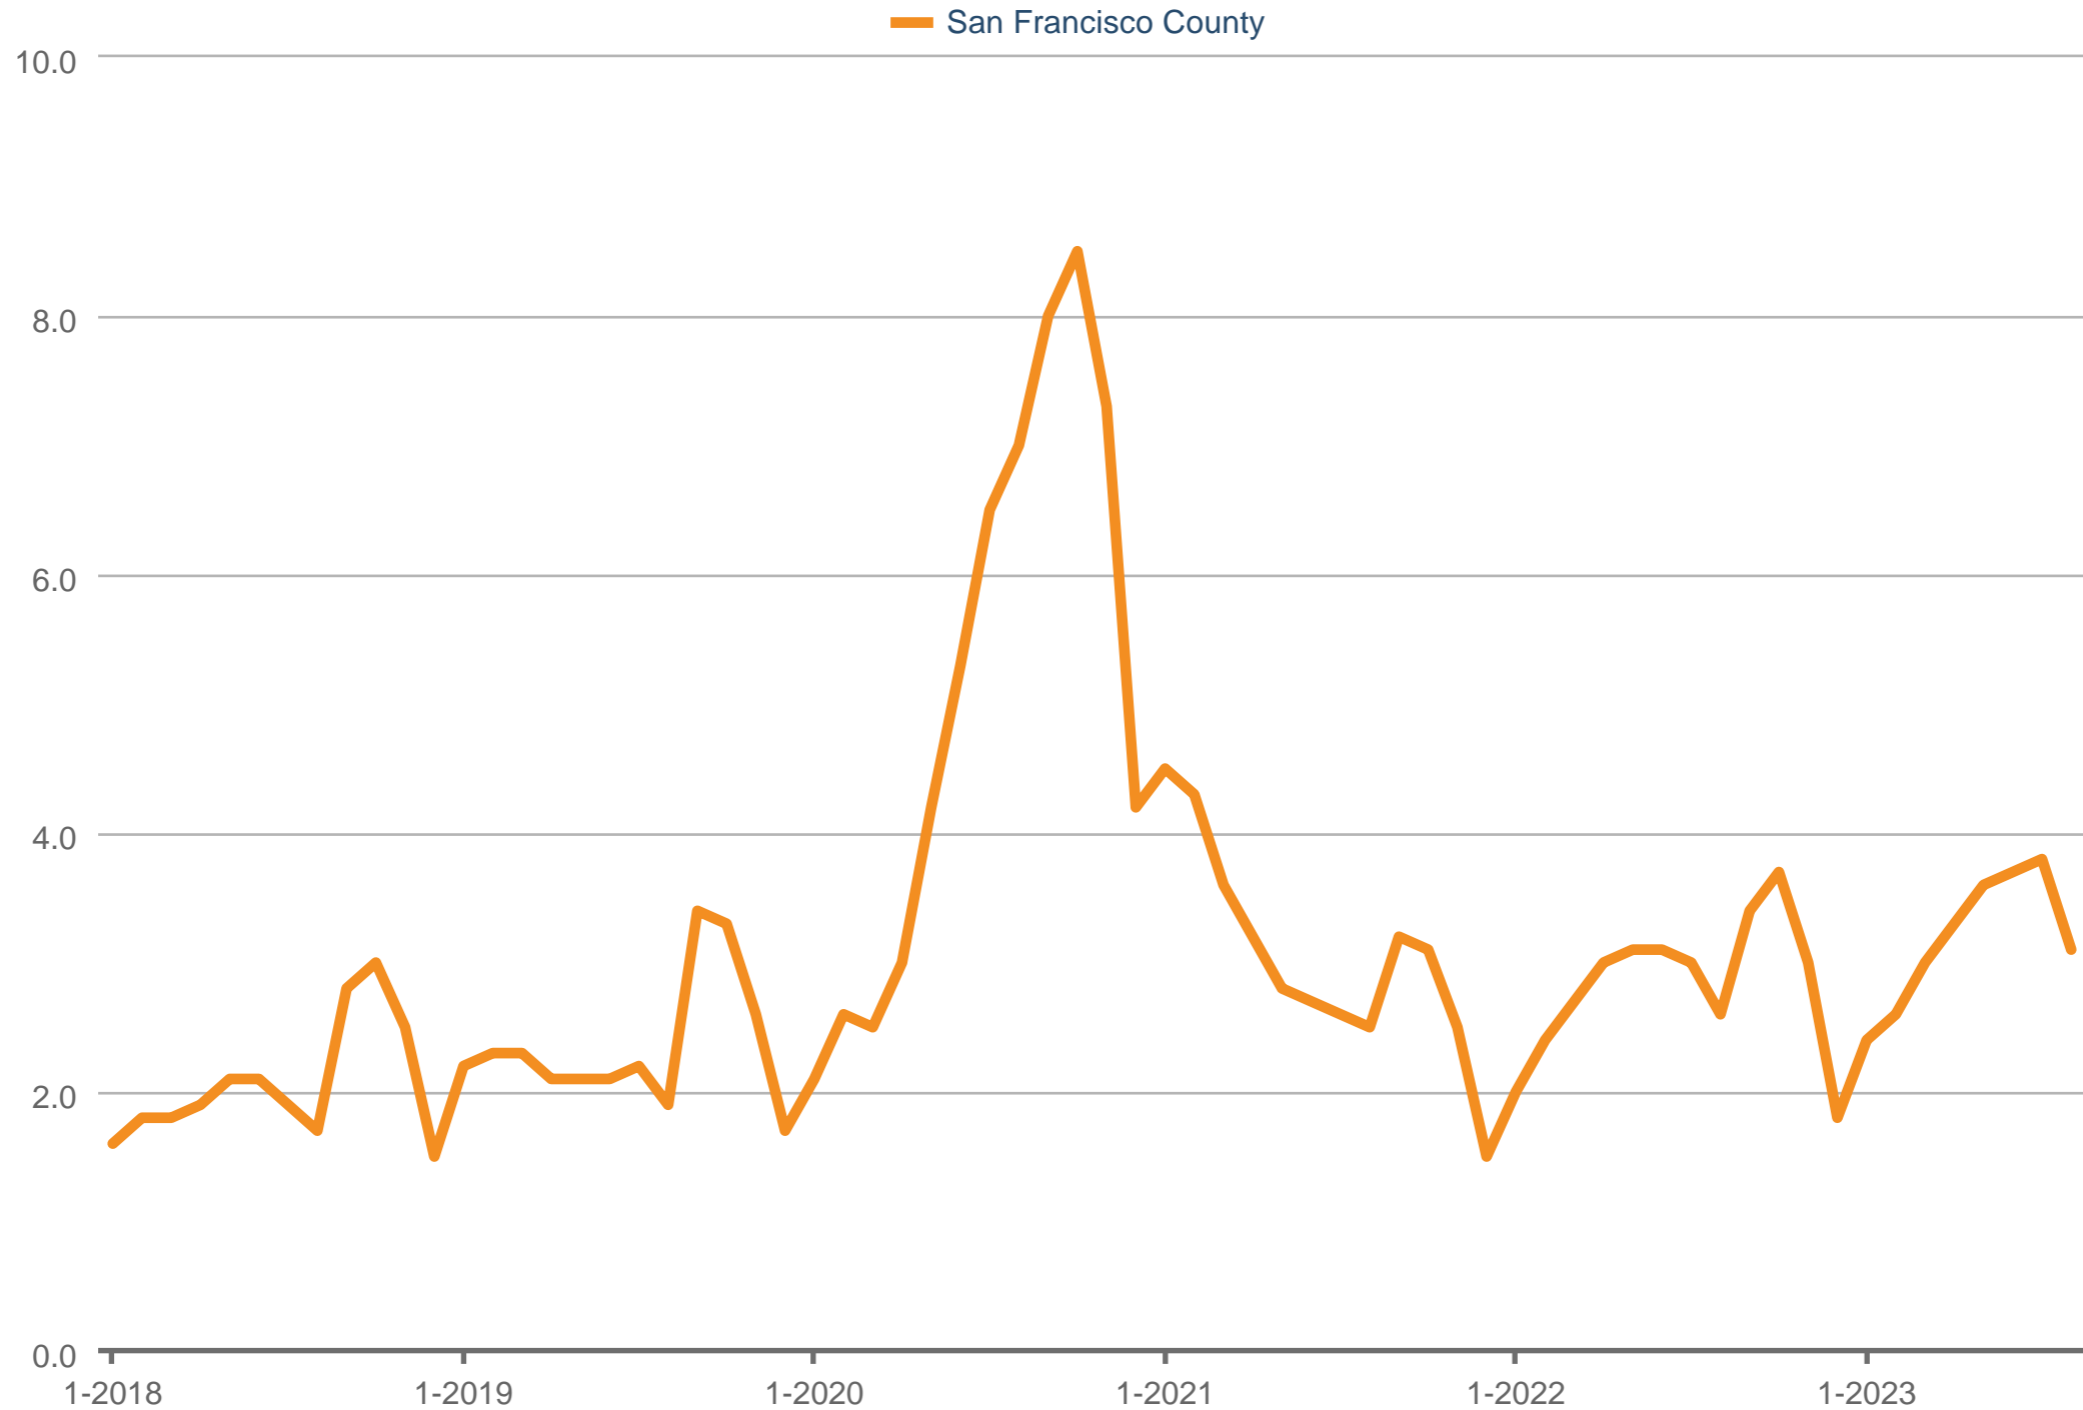

## Months of Supply

San Francisco County: SFARMLS, Condominium

Each data point is one month of activity. Data is from September 8, 2023.

All data from the San Francisco MLS. InfoSparks © 2023 ShowingTime.