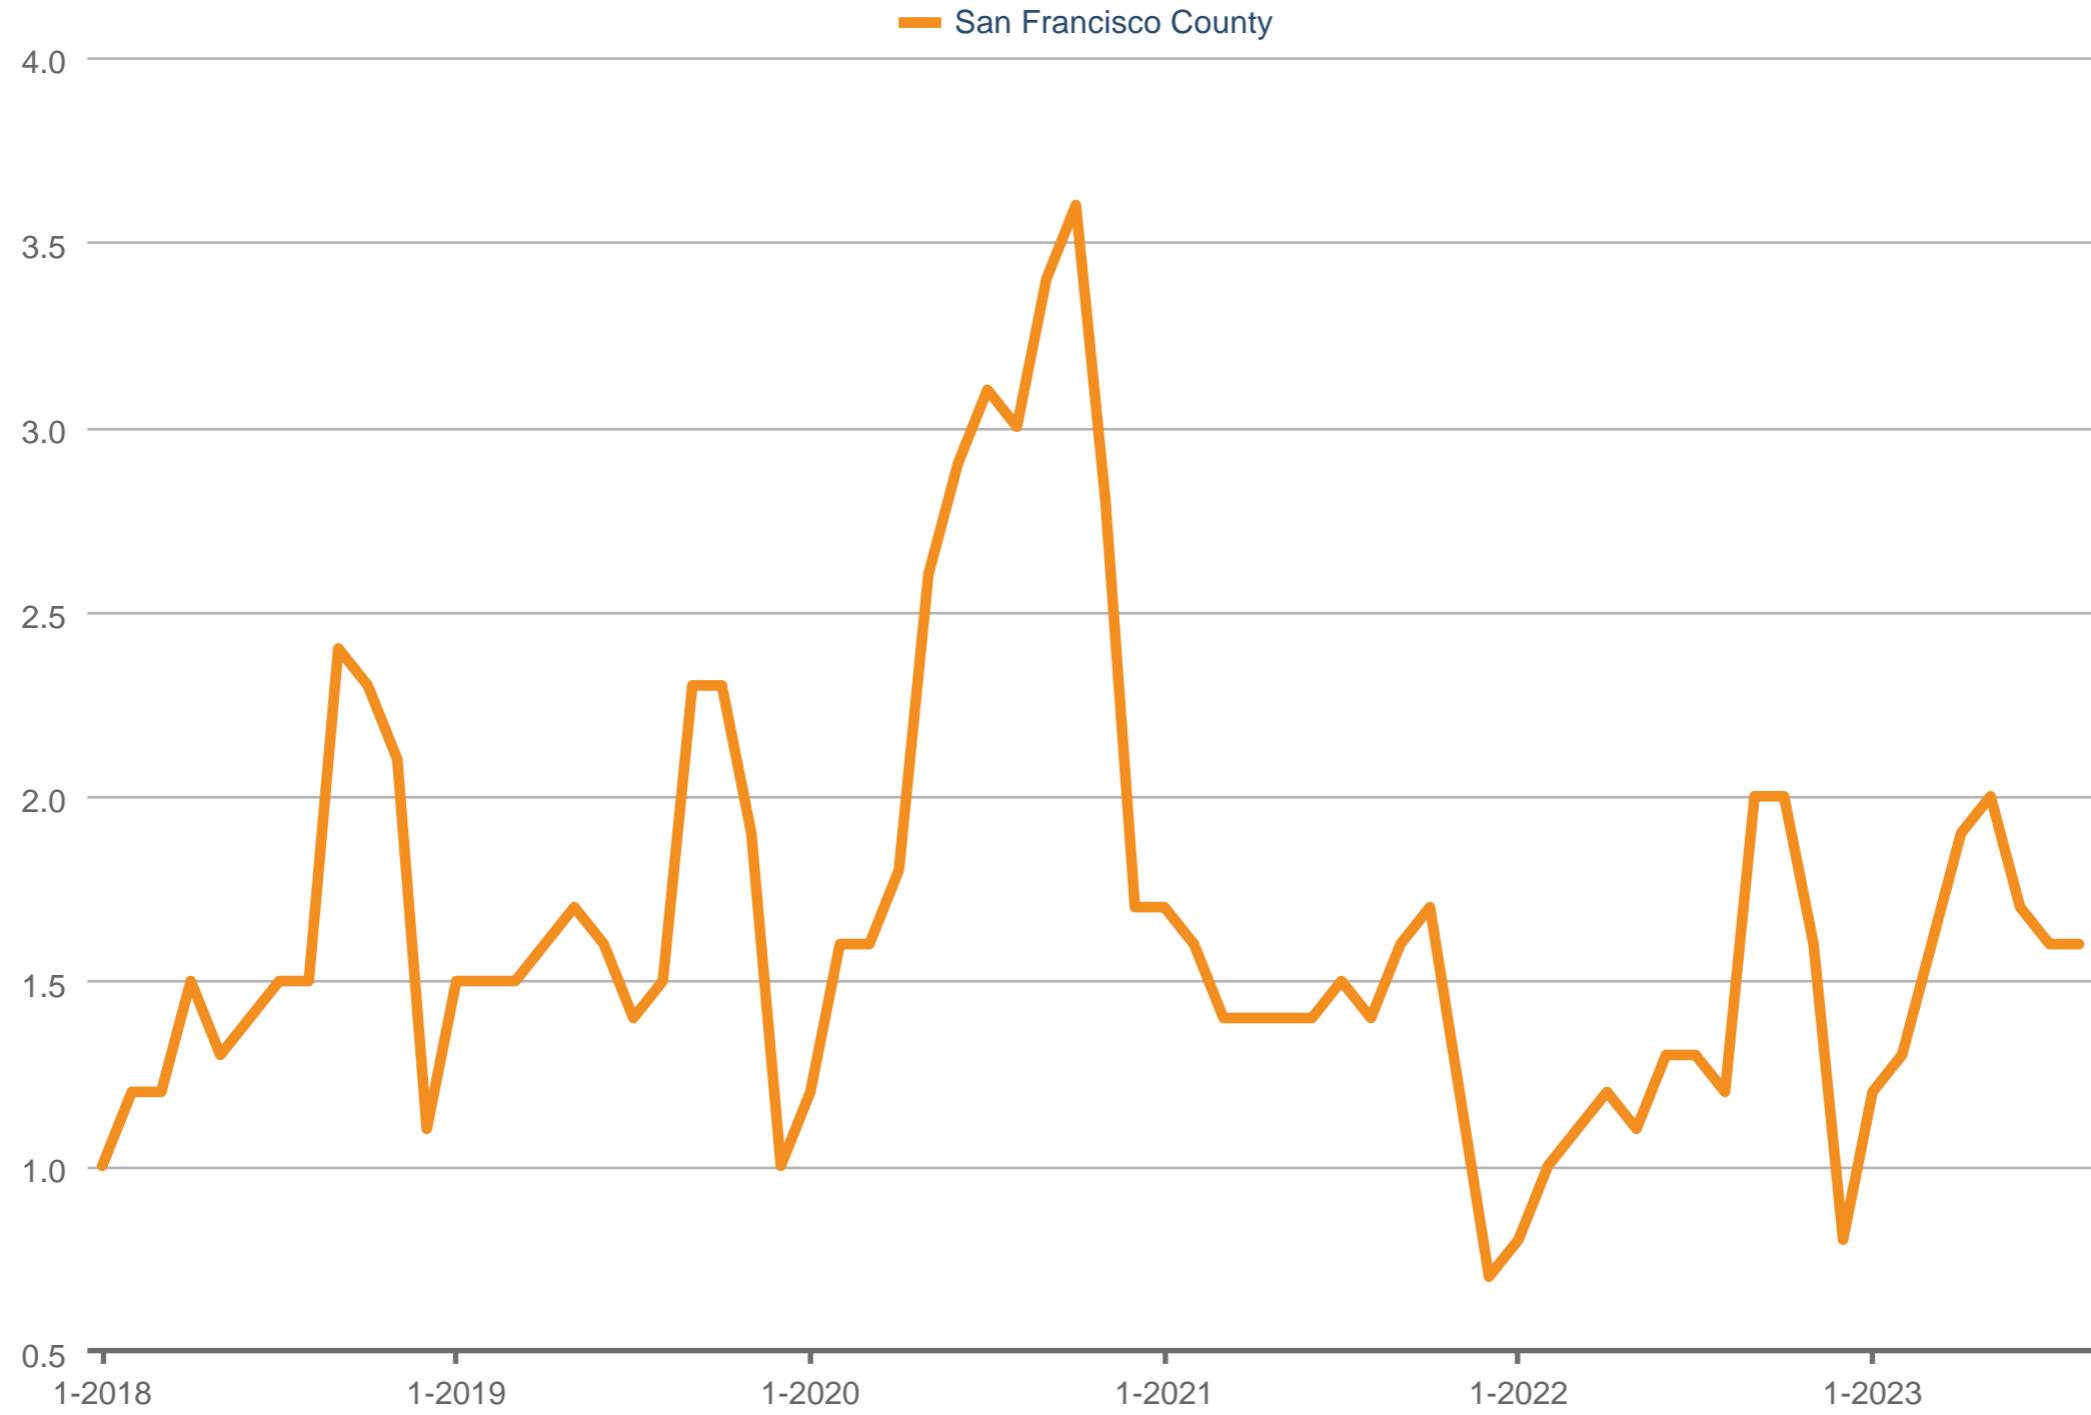

### Months of Supply

San Francisco County: SFARMLS, Single Family

Each data point is one month of activity. Data is from September 8, 2023.