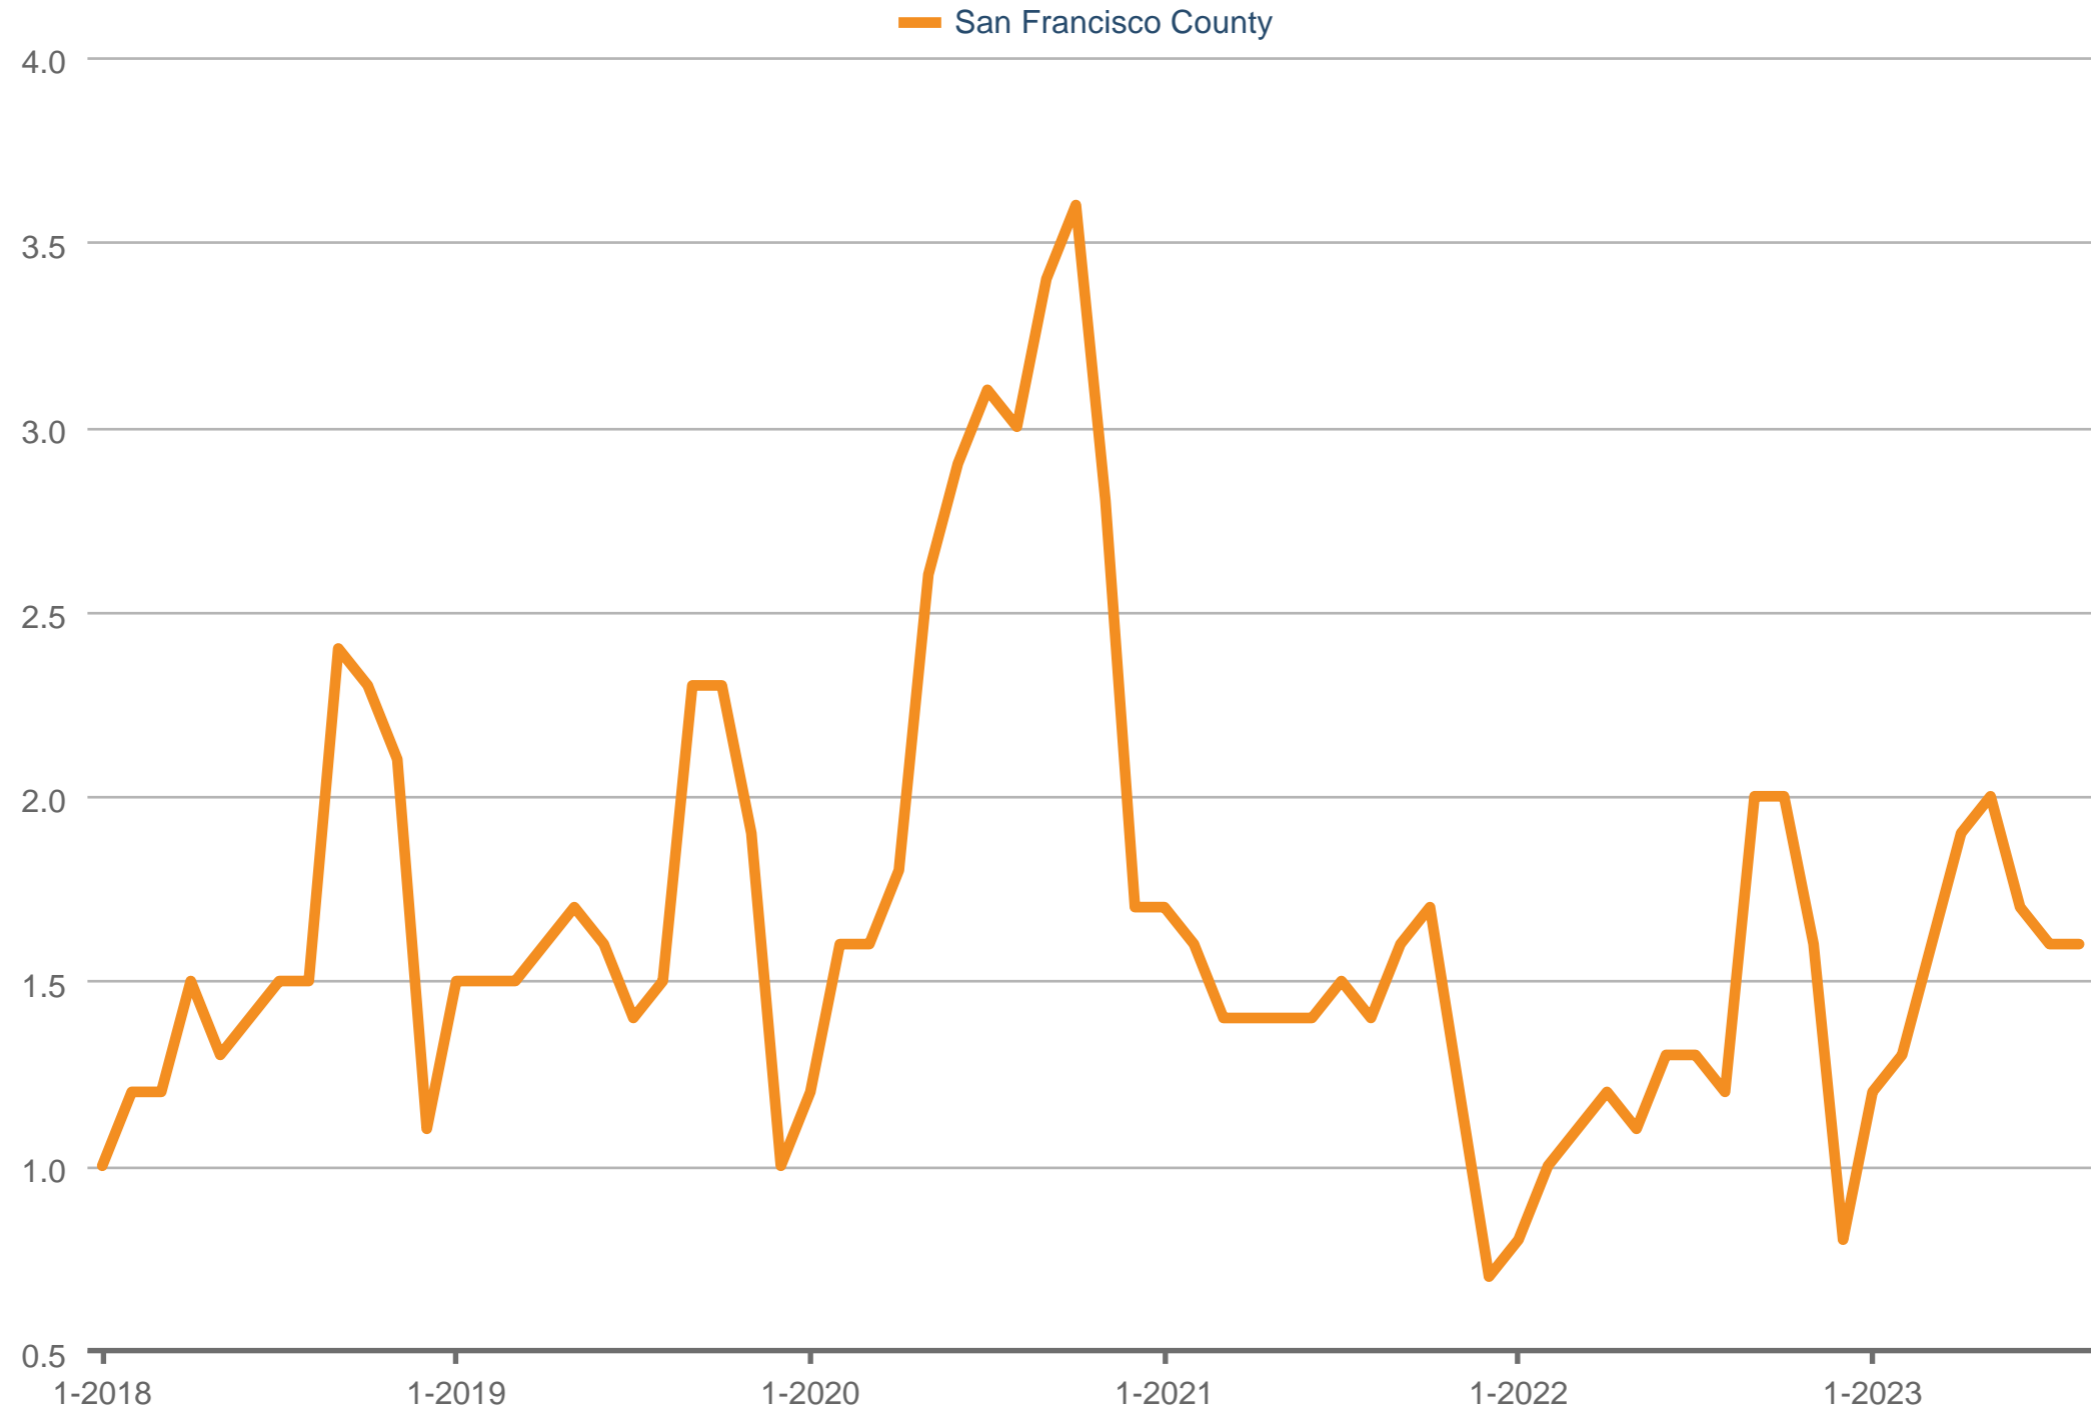

## Months of Supply

San Francisco County: SFARMLS, Single Family

Each data point is one month of activity. Data is from September 8, 2023.

All data from the San Francisco MLS. InfoSparks © 2024 ShowingTime.