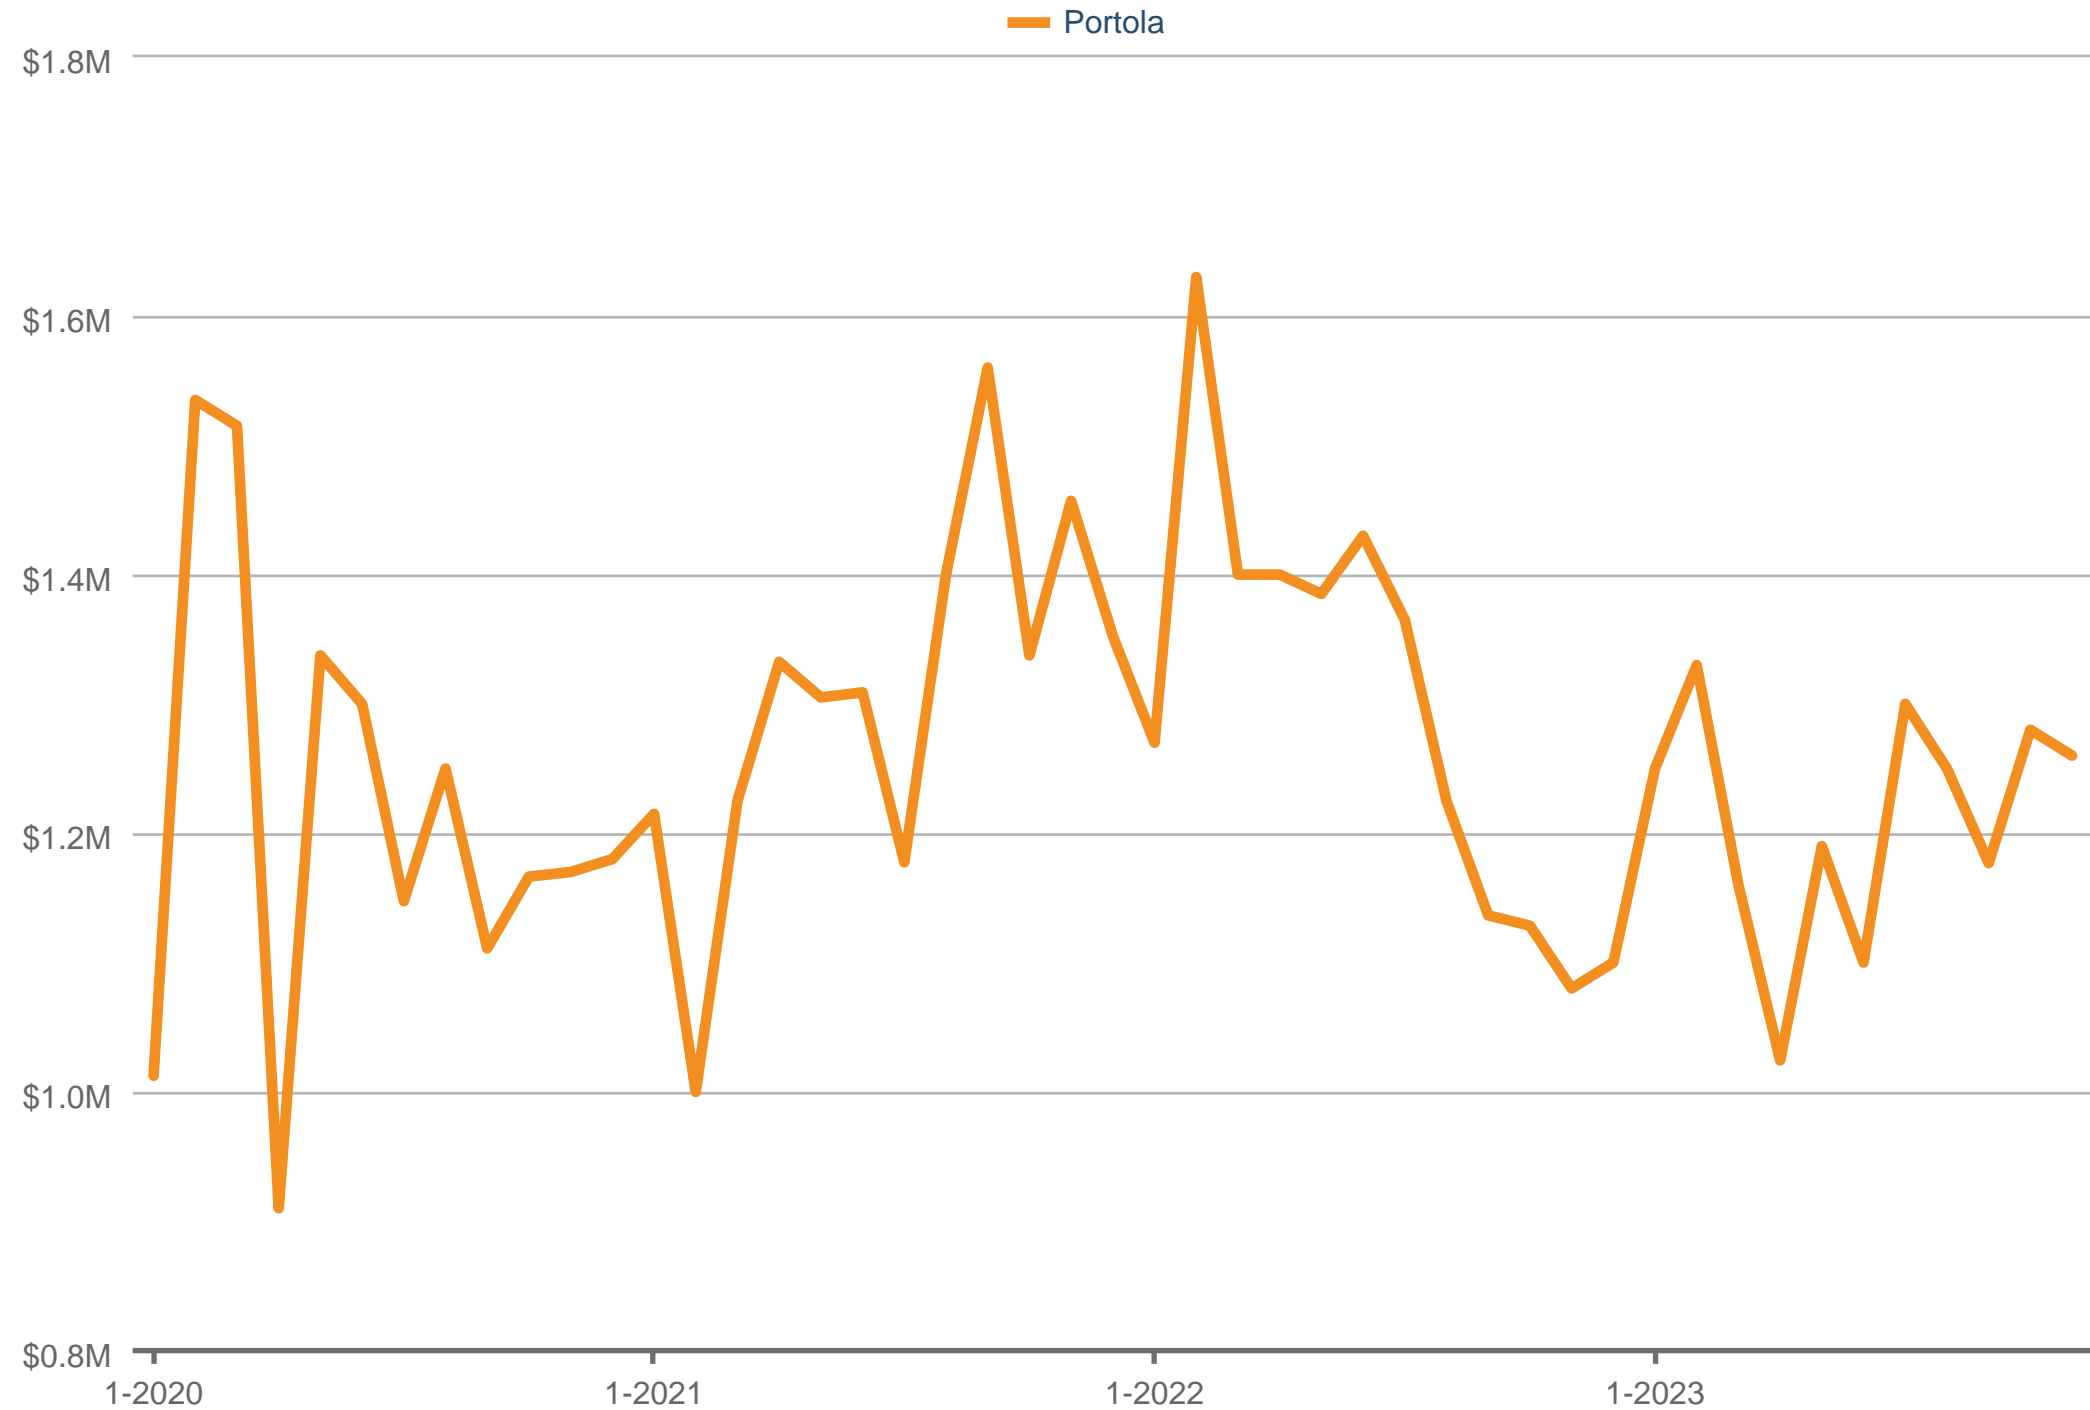

Median Sales Price

Portola: Single Family

Each data point is one month of activity. Data is from December 1, 2023.