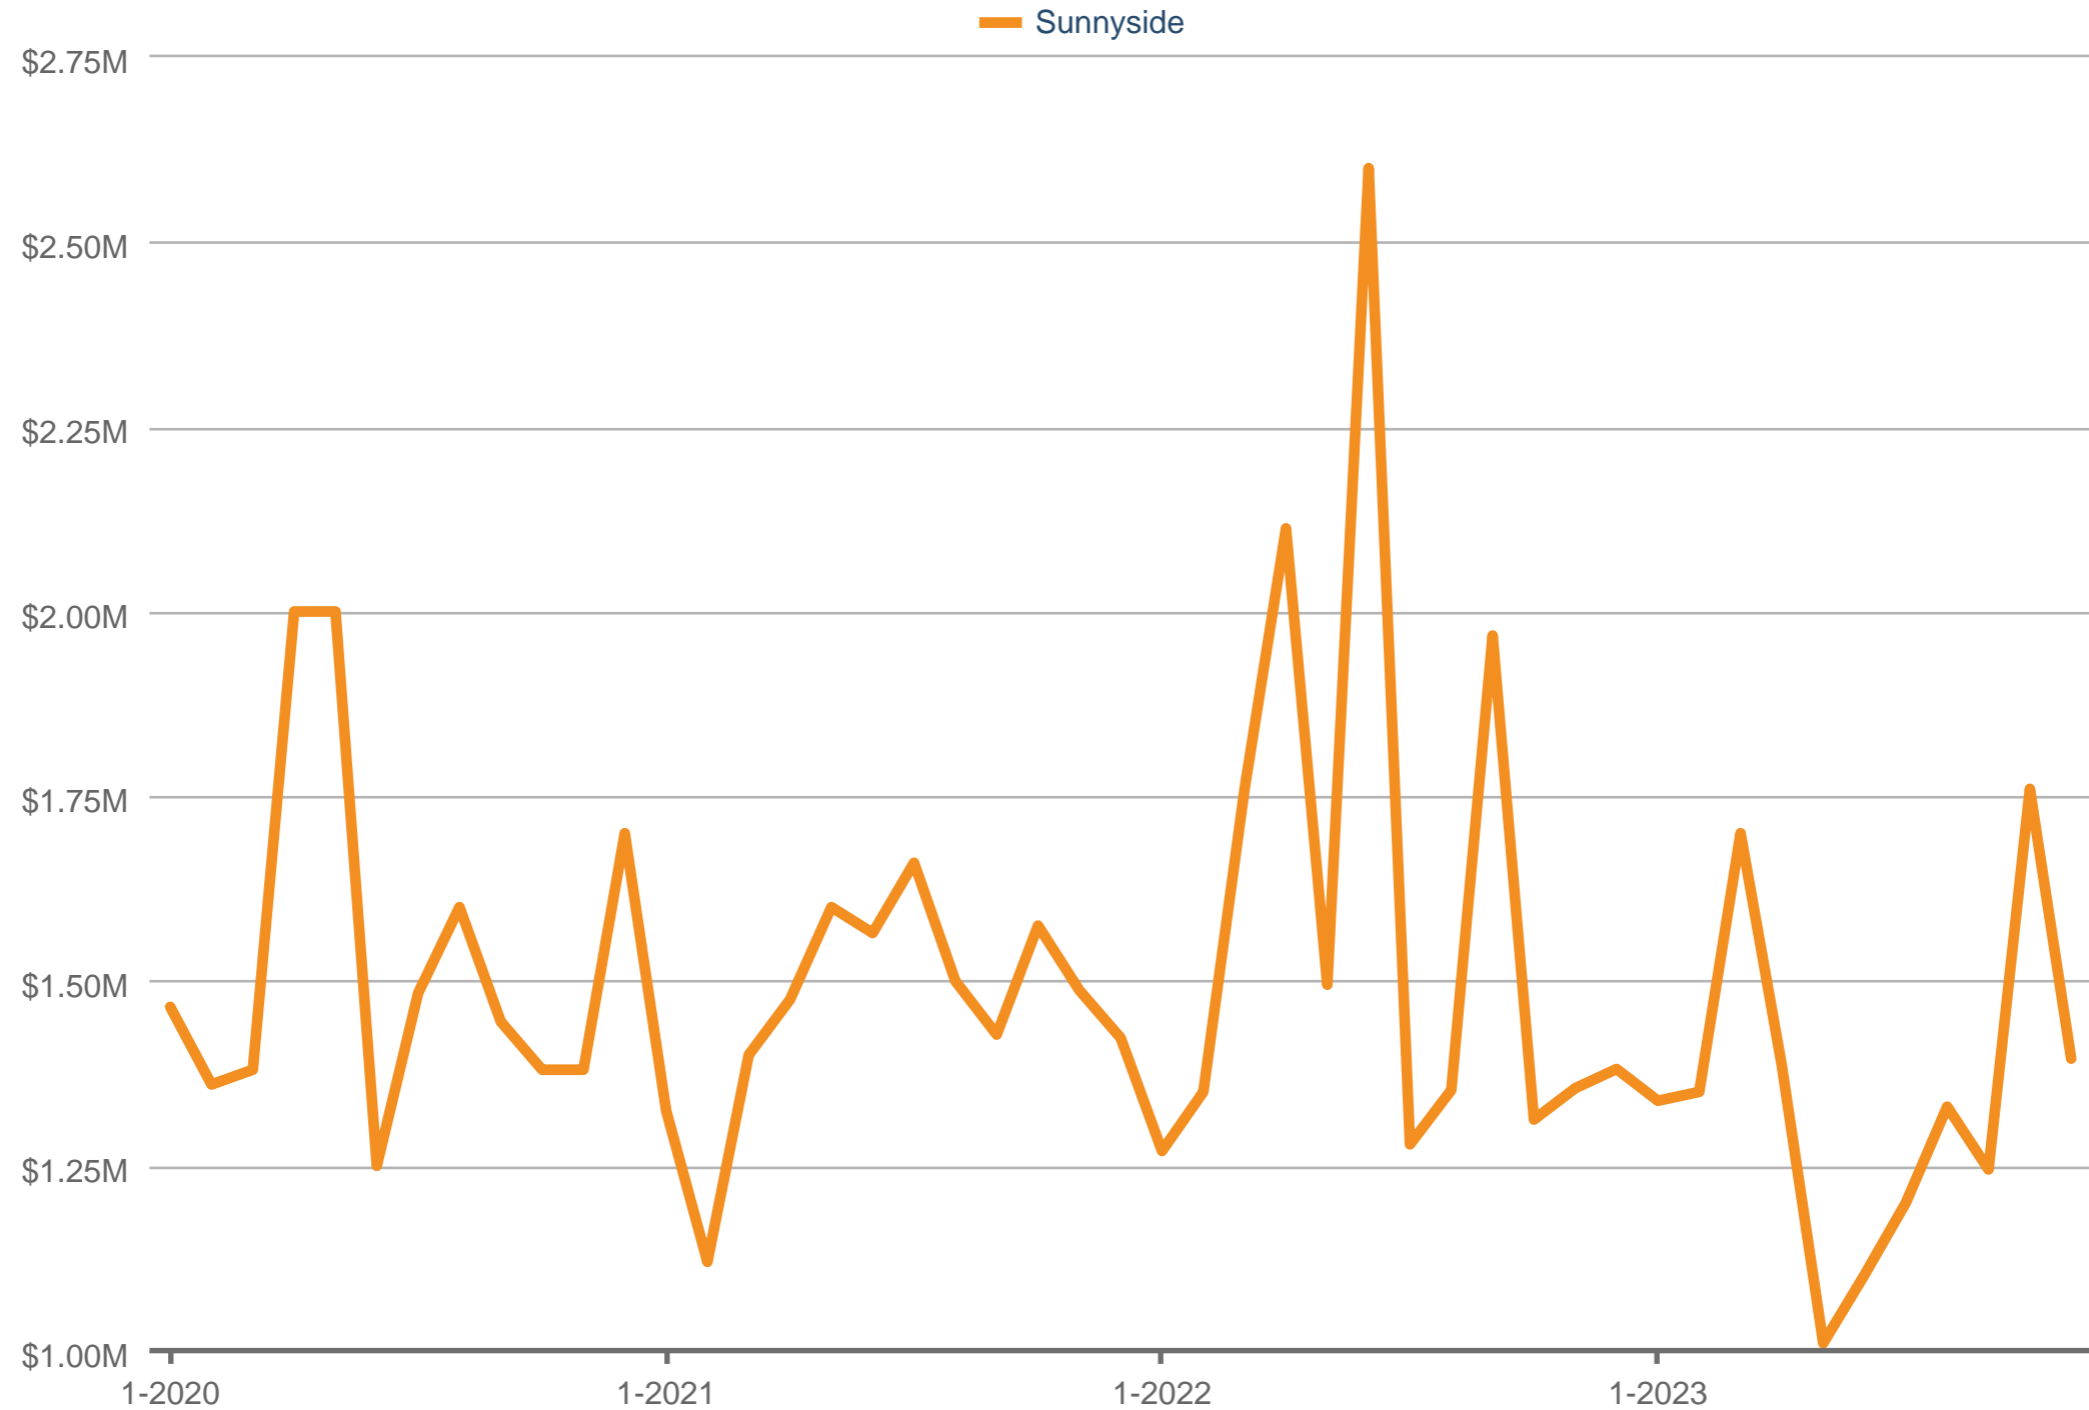

### Median Sales Price

Sunnyside: Single Family

Each data point is one month of activity. Data is from December 1, 2023.