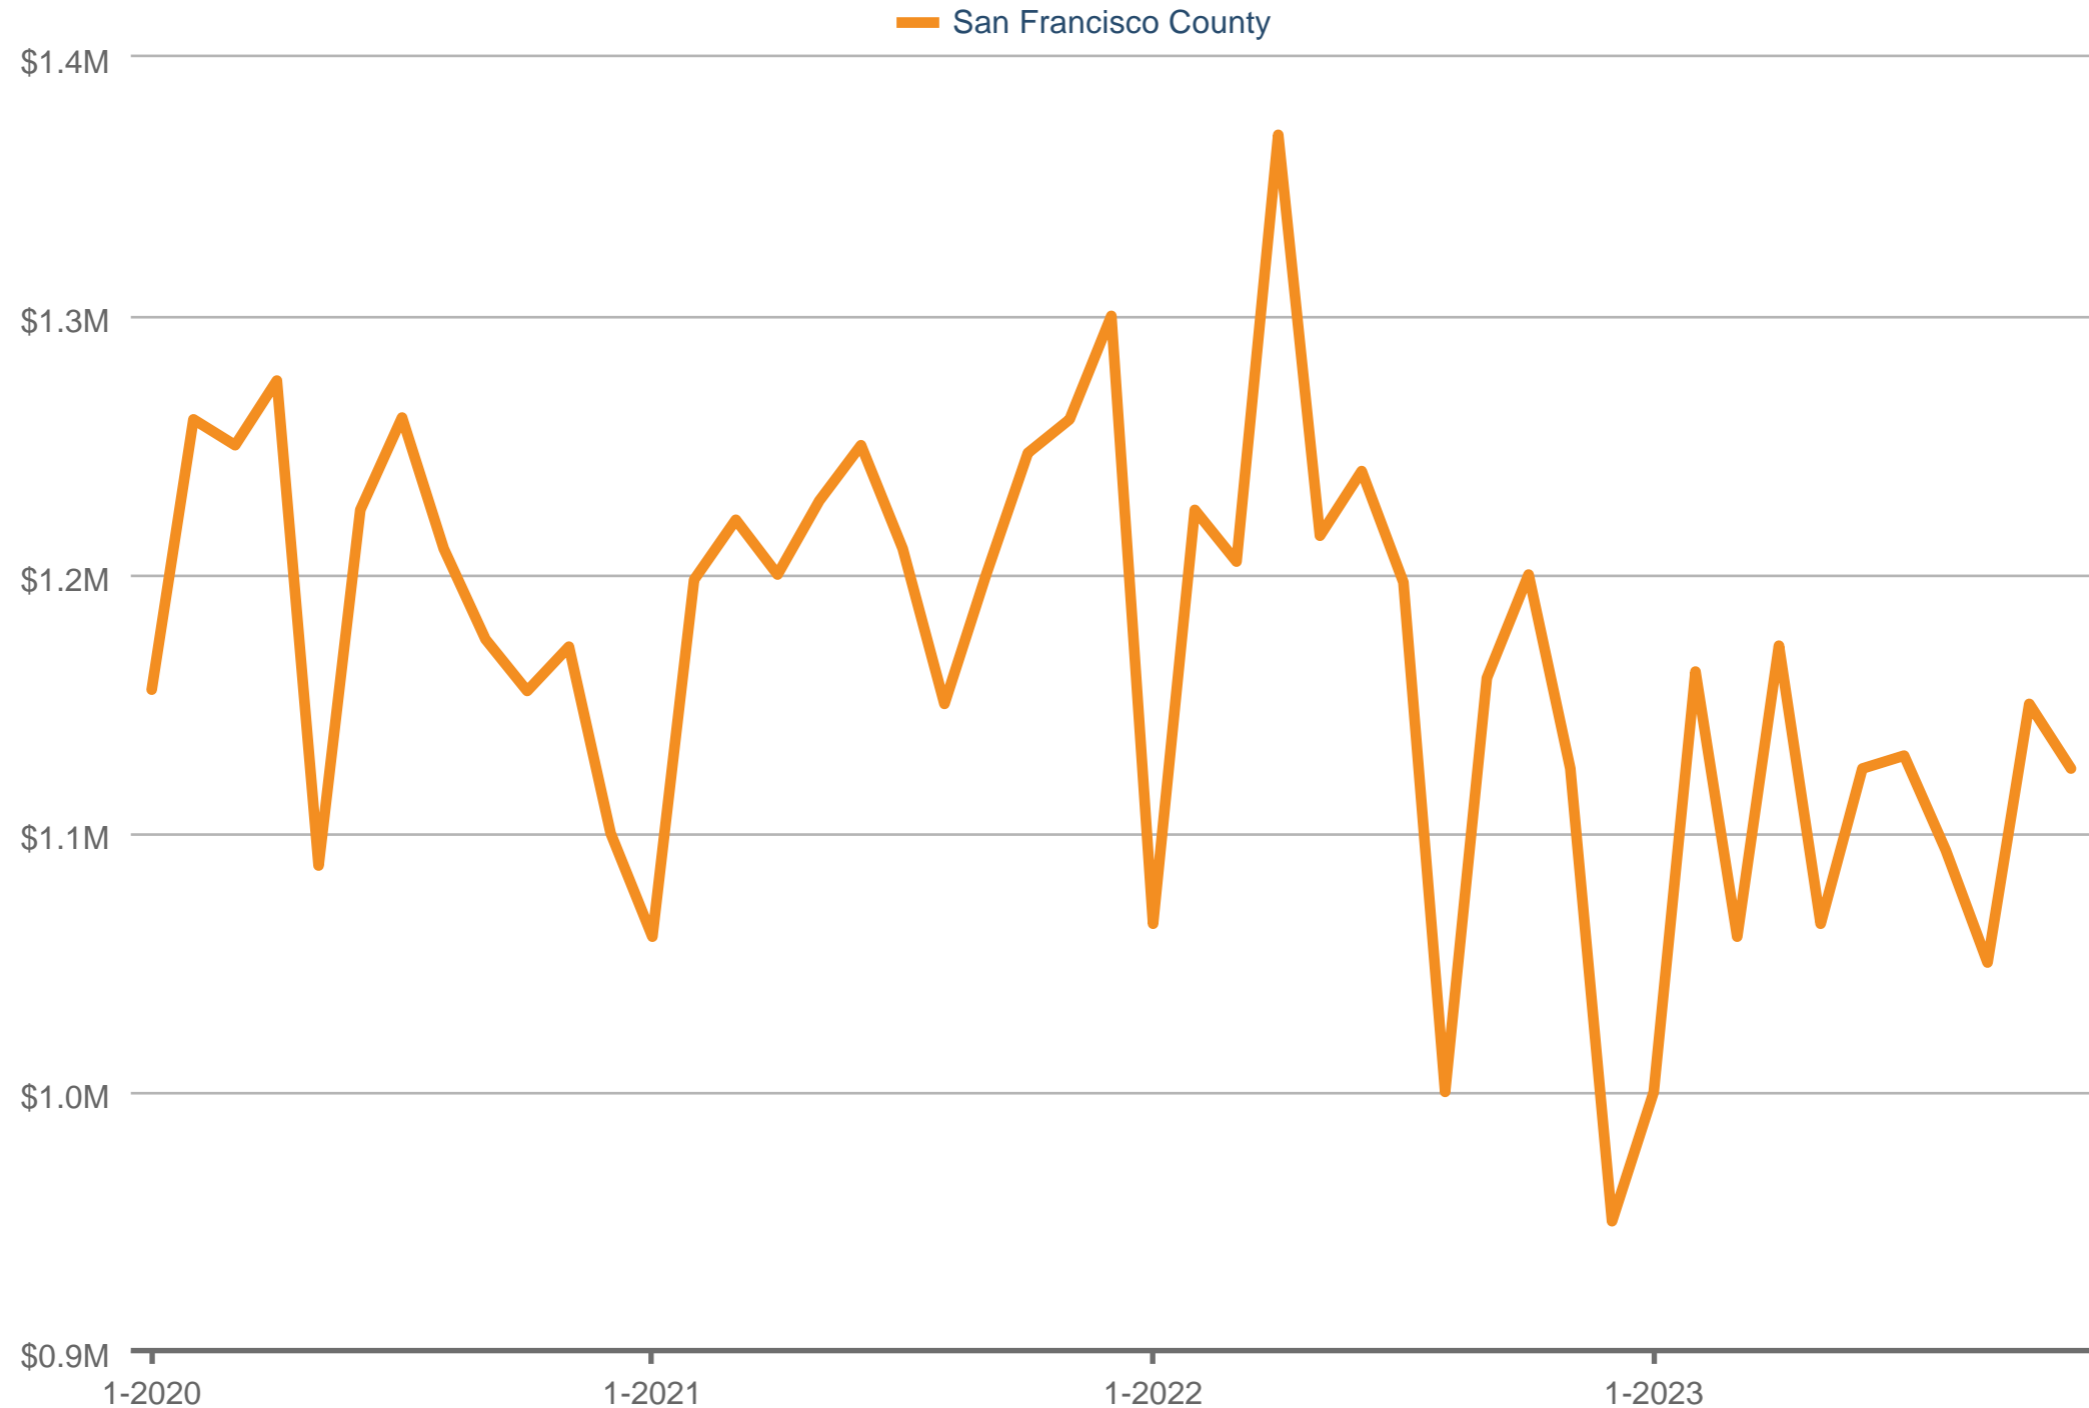

Median Sales Price

San Francisco County: Condominium & Tenancy In Common & Stock Cooperative

Each data point is one month of activity. Data is from December 4, 2023.