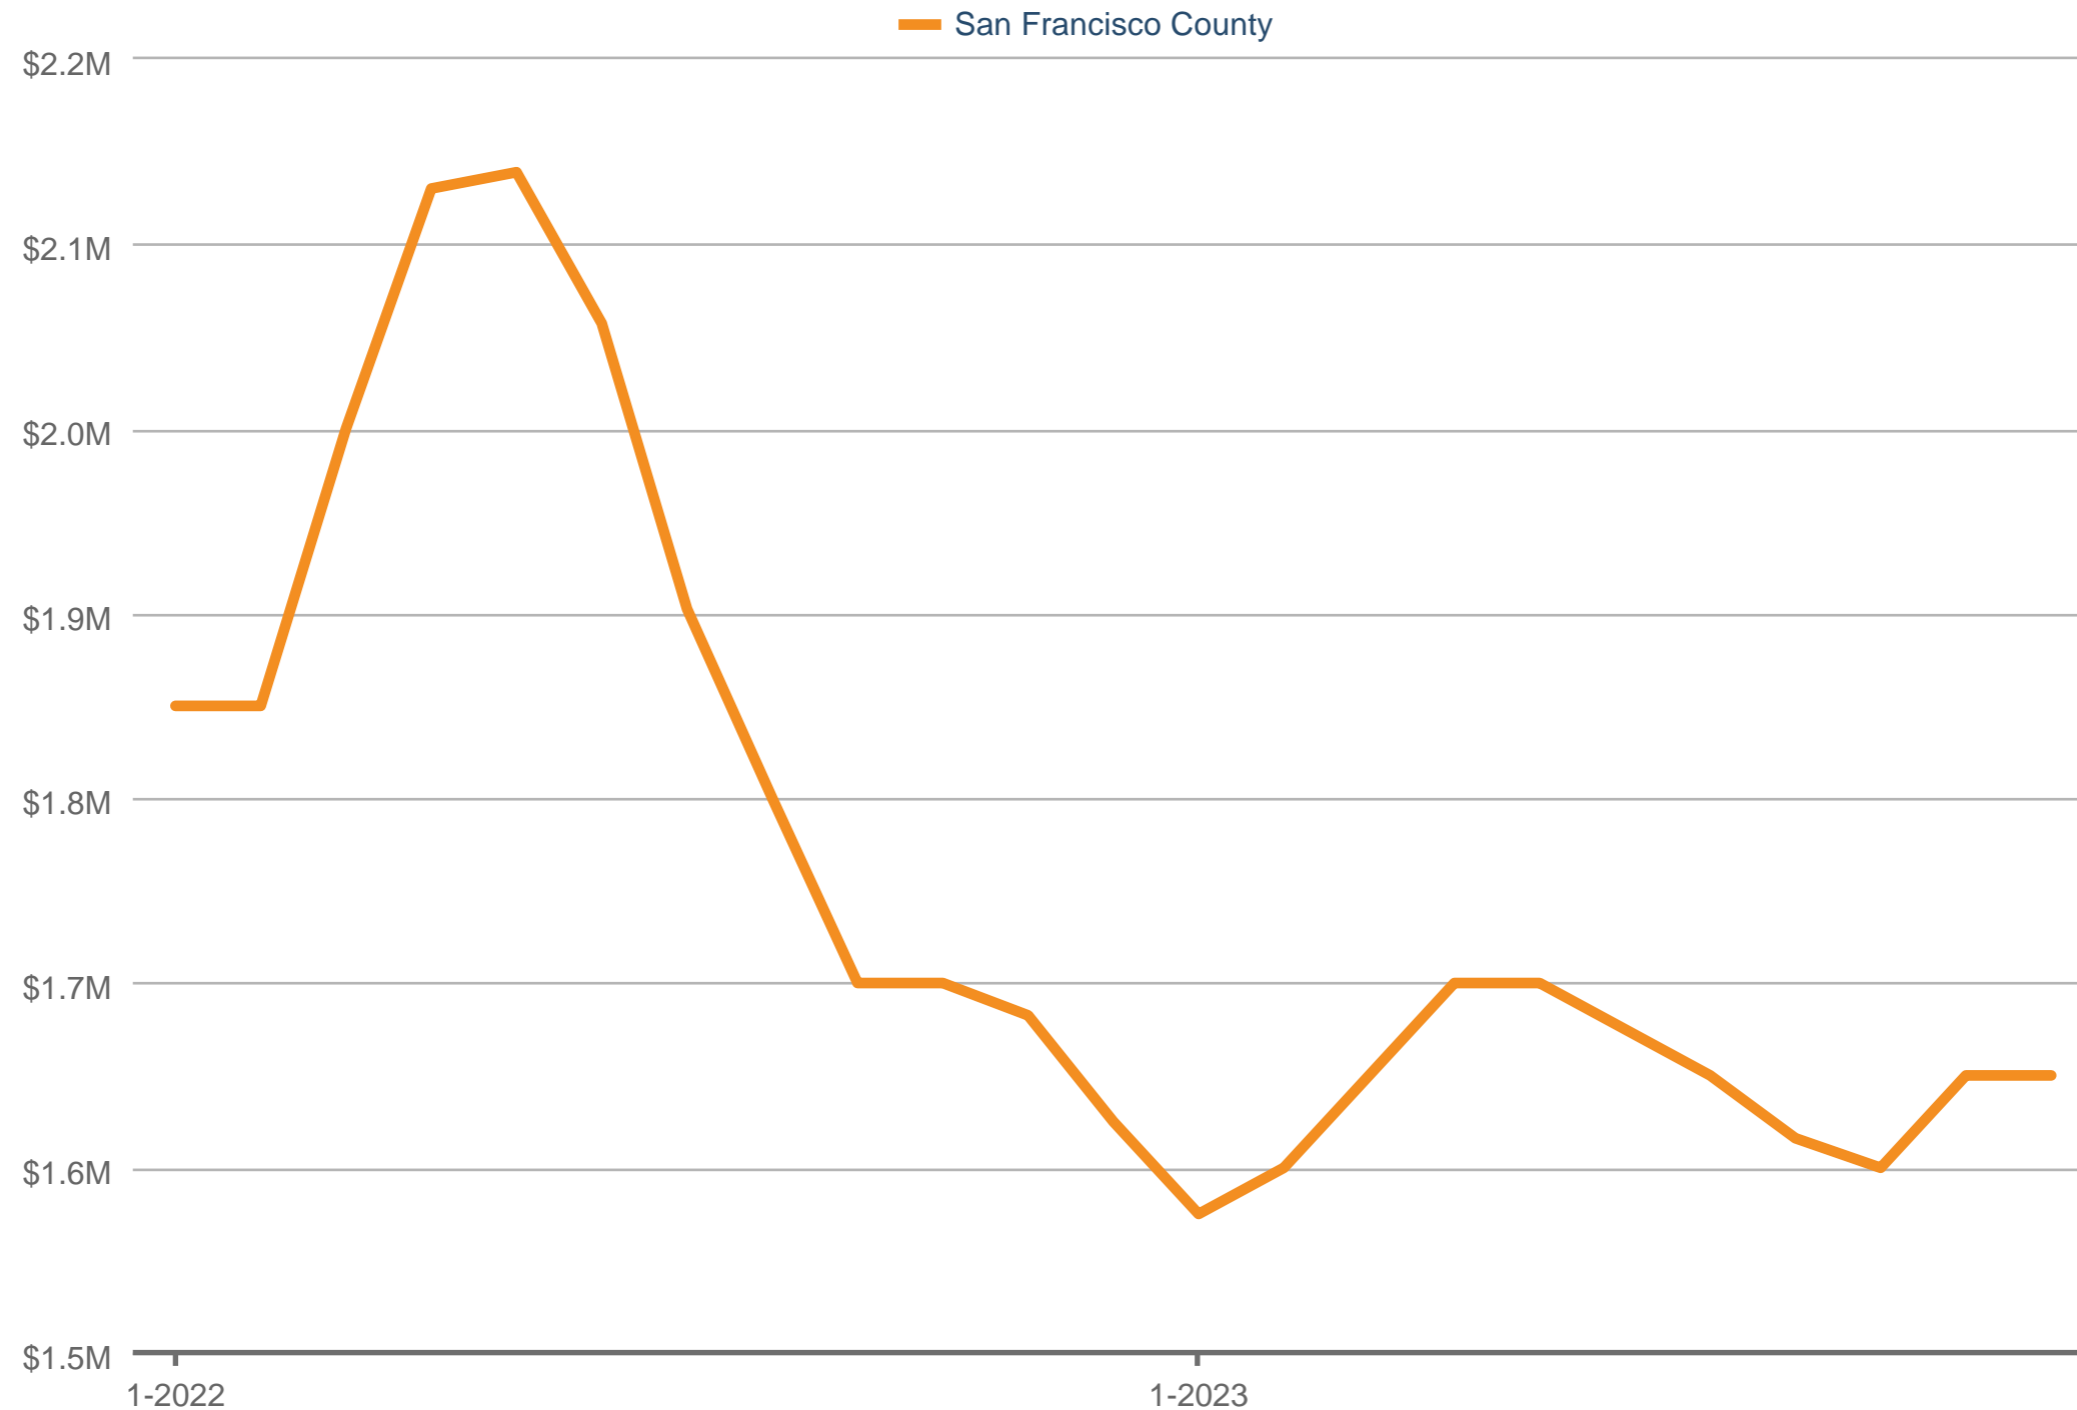

Median Sales Price

San Francisco County: SFARMLS, Single Family

Each data point is three months of activity. Data is from December 27, 2023.