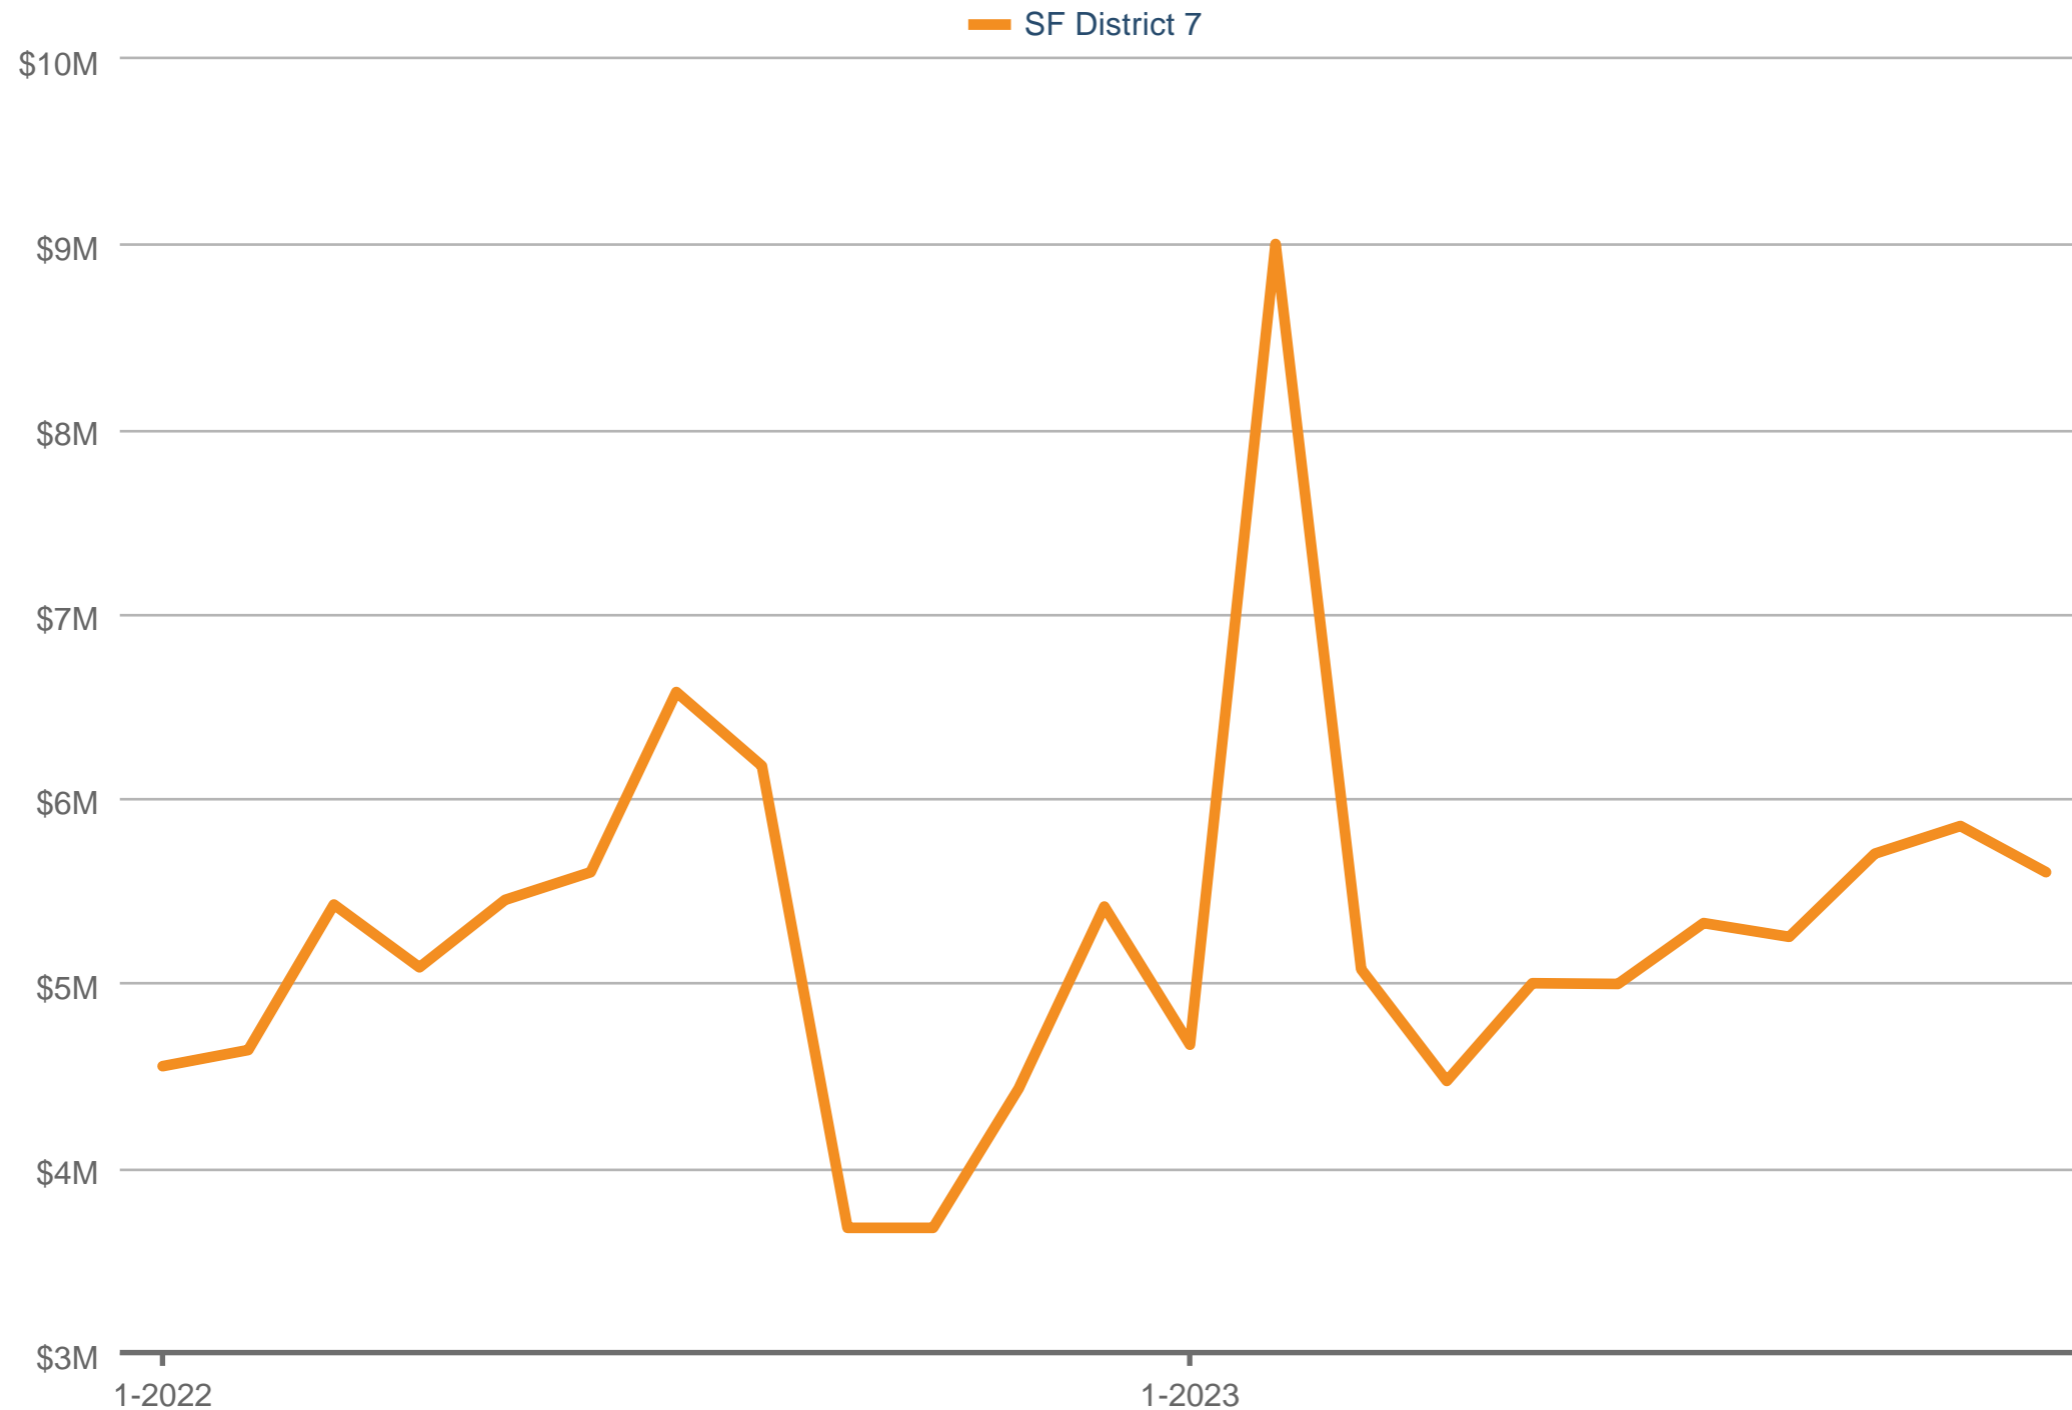

### Median Sales Price

SF District 7: SFARMLS, Single Family

Each data point is three months of activity. Data is from December 27, 2023.