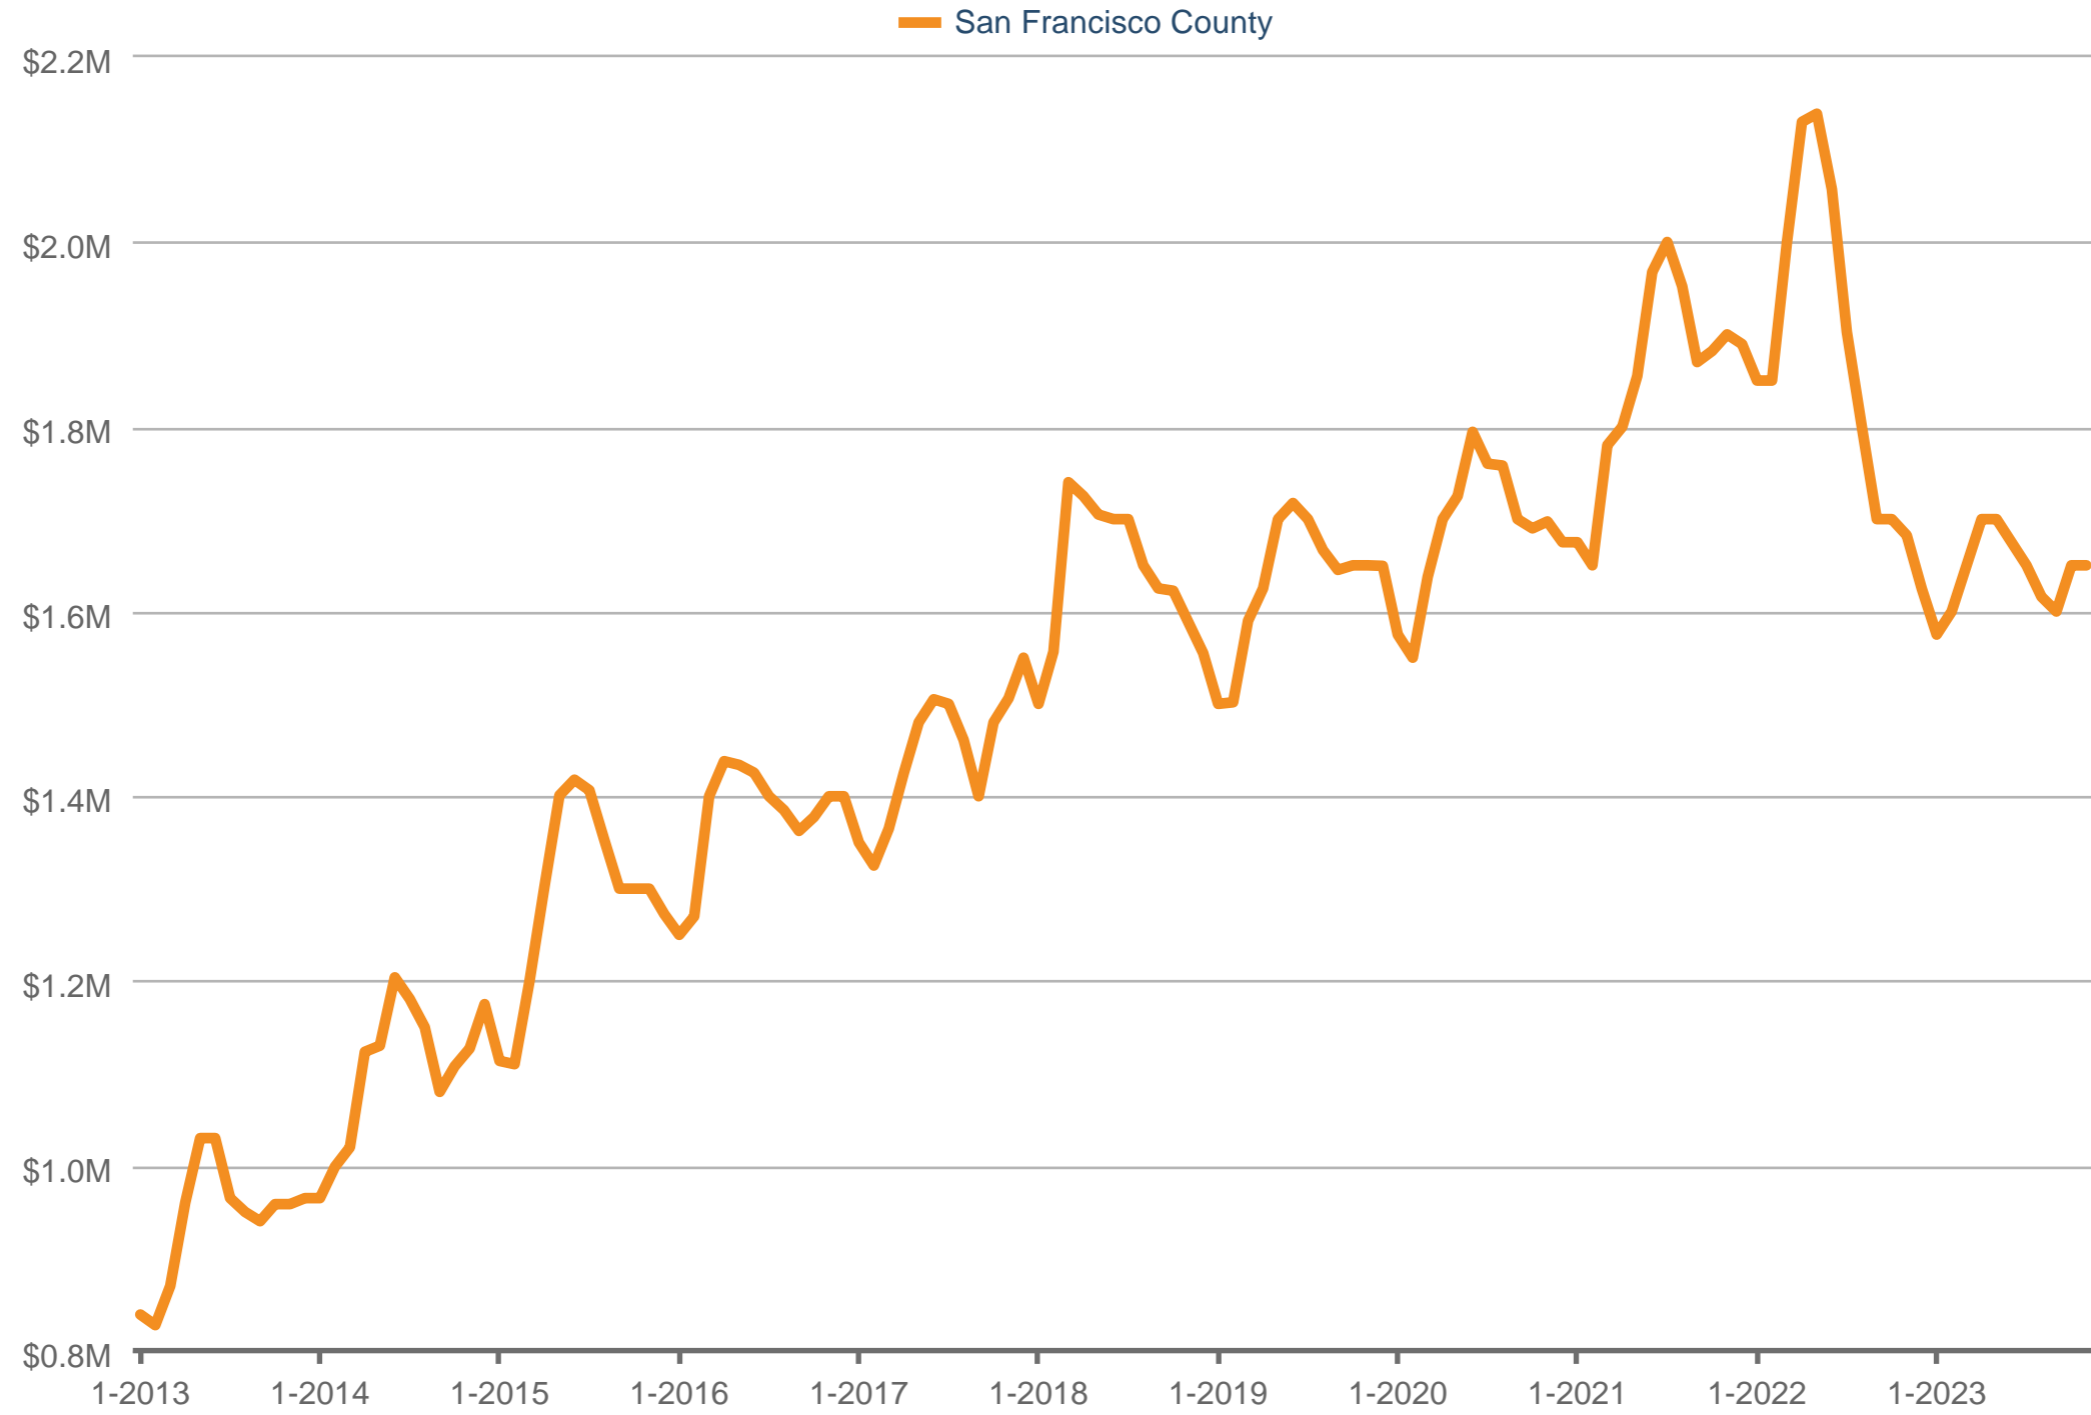

### Median Sales Price

San Francisco County: SFARMLS, Single Family

Each data point is three months of activity. Data is from December 27, 2023.

All data from the San Francisco MLS. InfoSparks © 2024 ShowingTime.