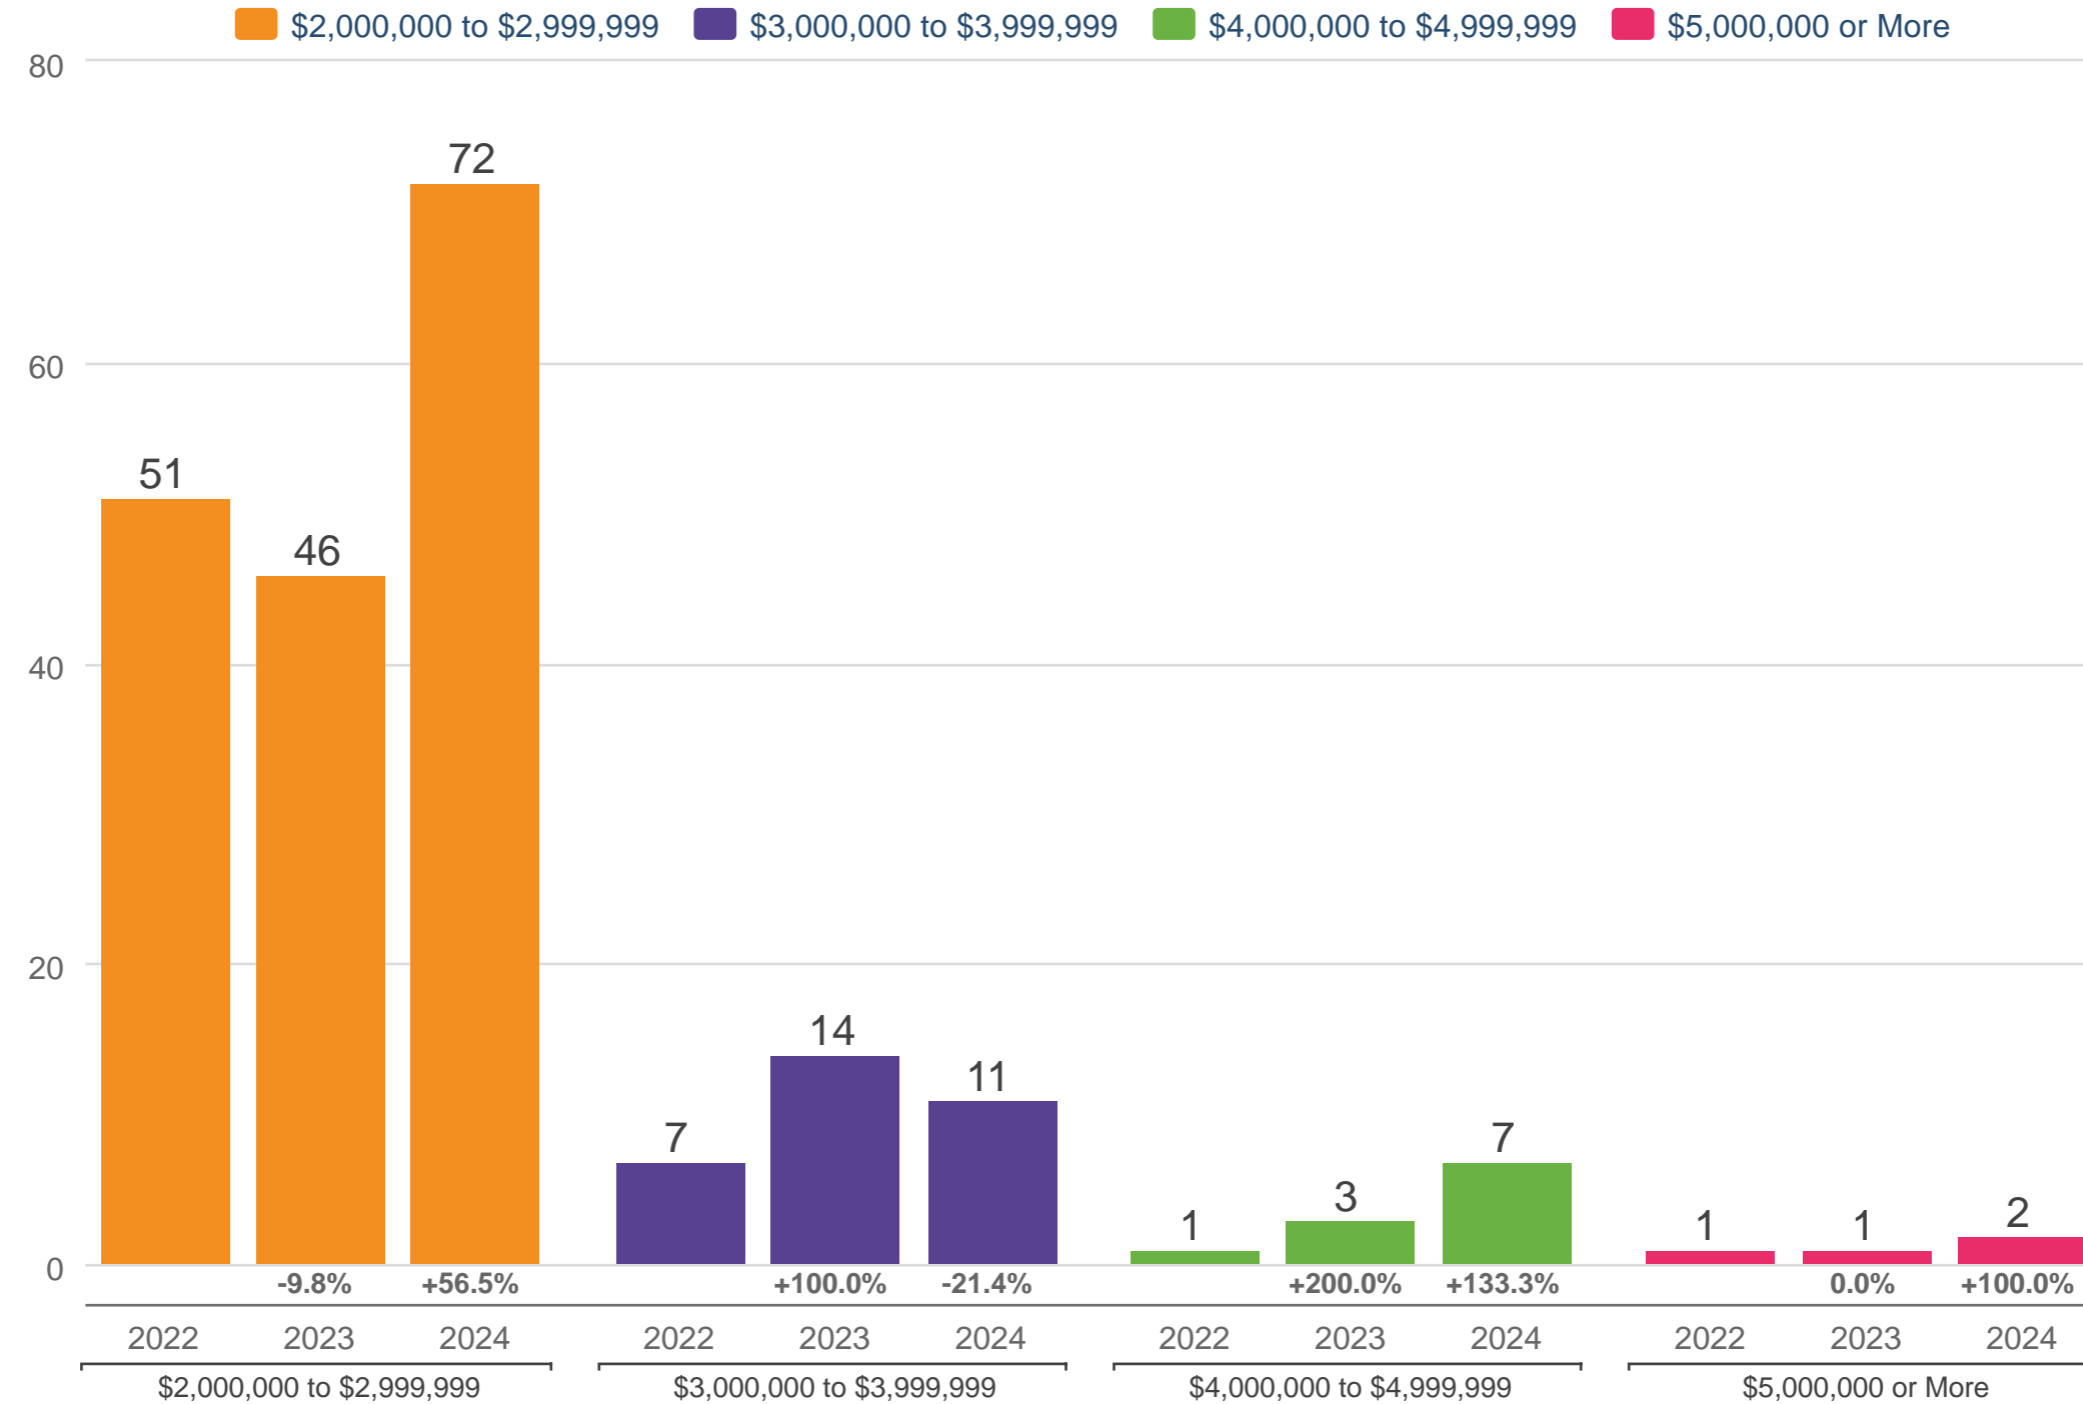

November Sold Listings - By Price Range

Alameda

Each point is actual monthly data. Data is from December 15, 2024.

All data from the San Francisco MLS. InfoSparks © 2024 ShowingTime Plus, LLC.