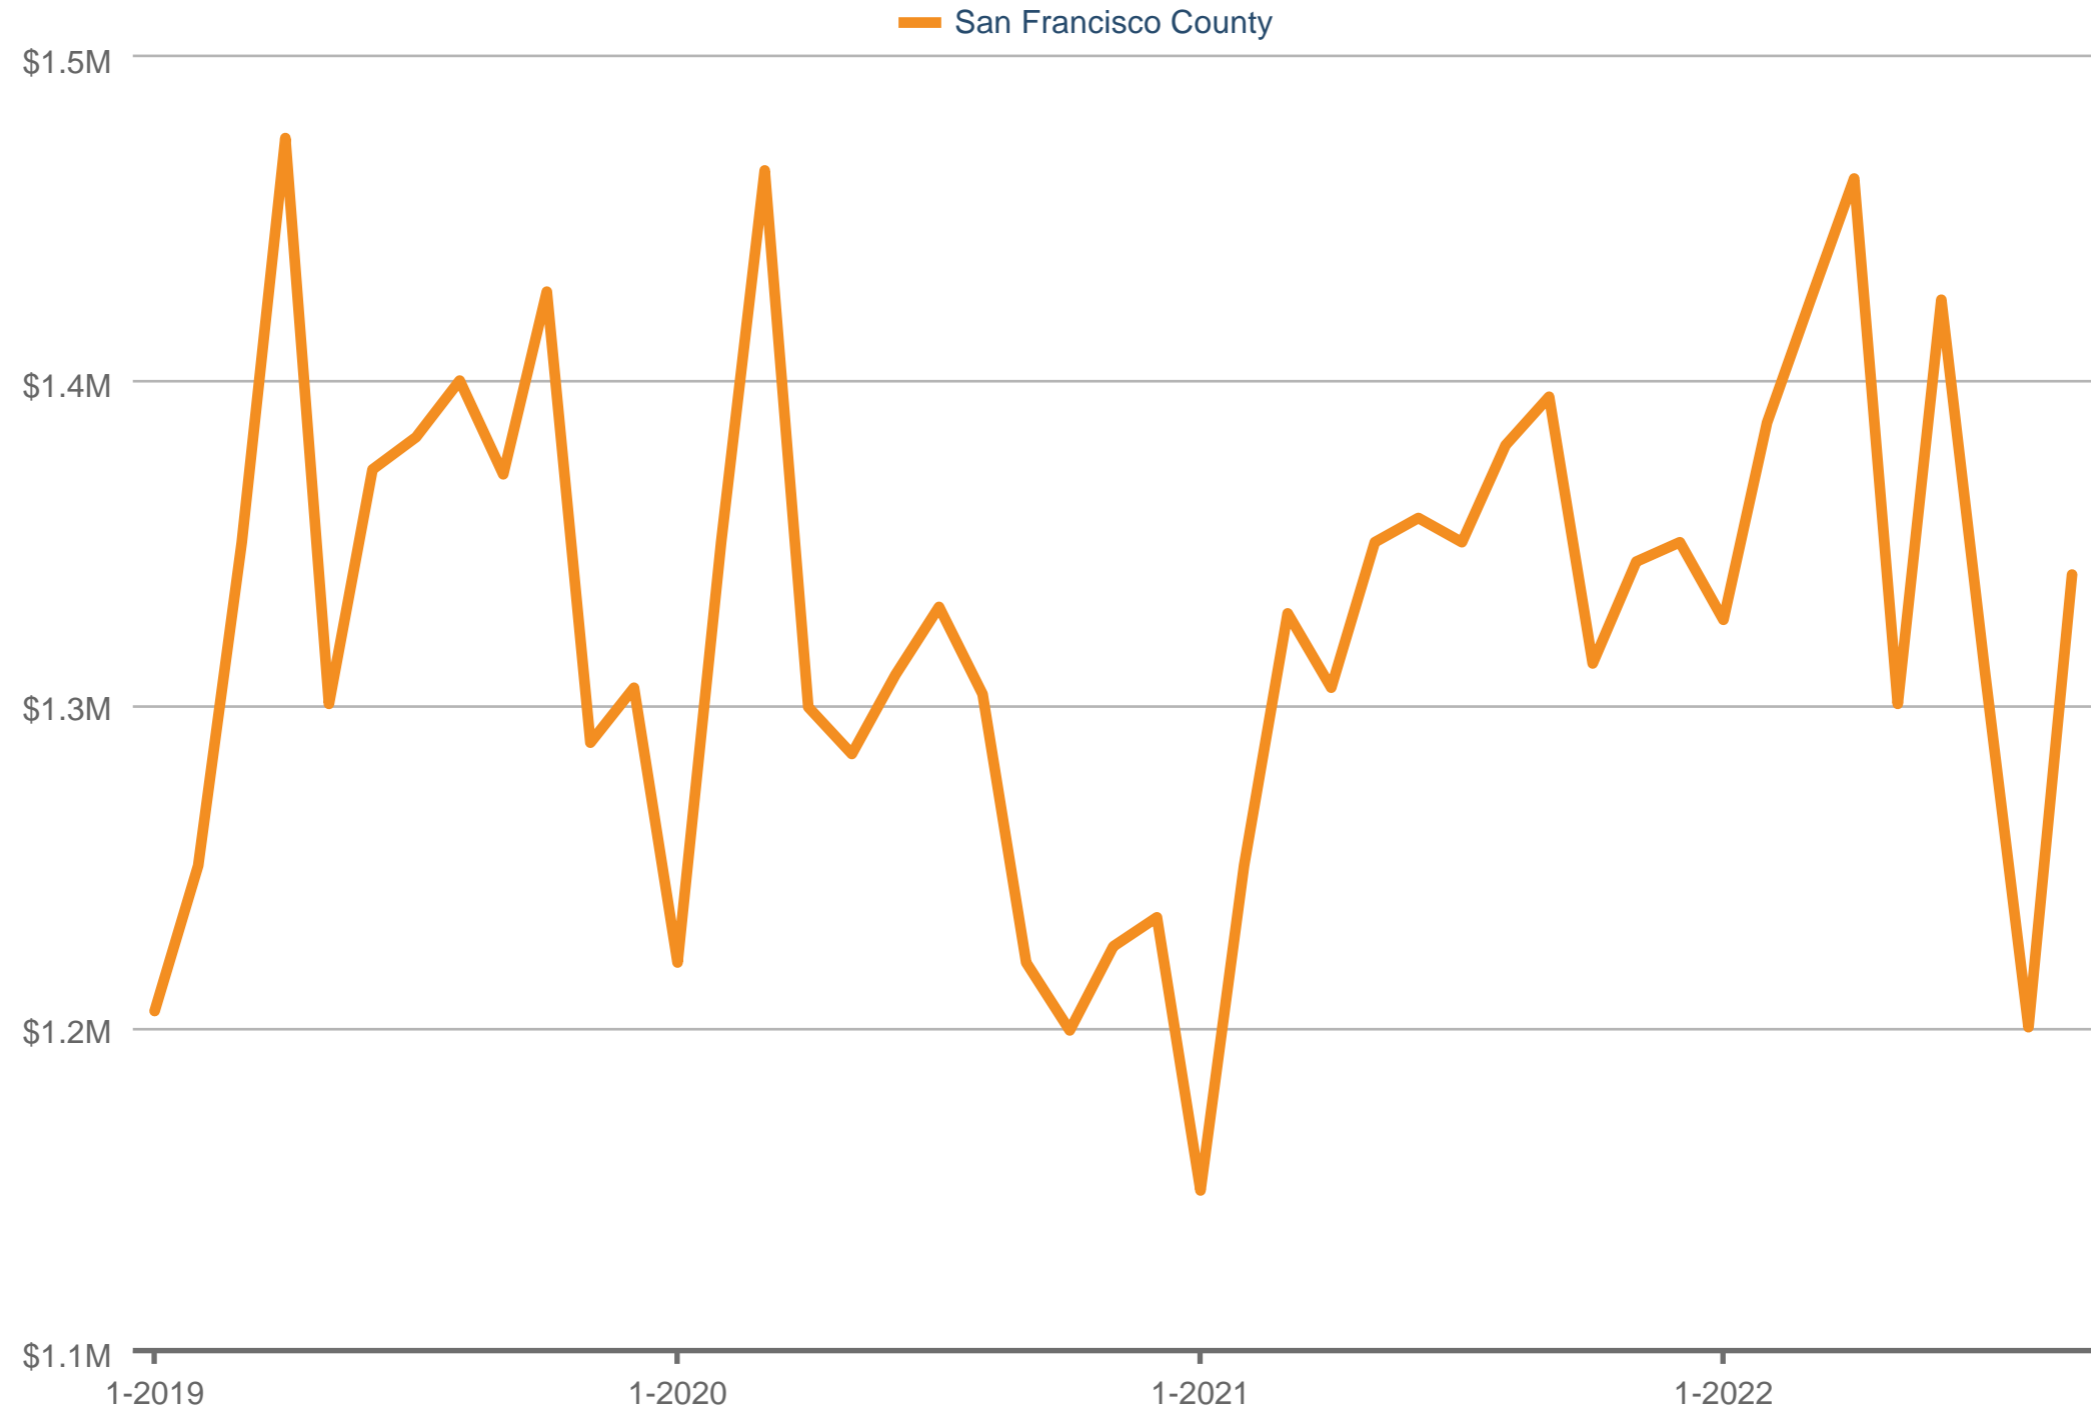

Median Sales Price

San Francisco County: 2 Bedrooms, Condominium

Each data point is one month of activity. Data is from October 2, 2022.