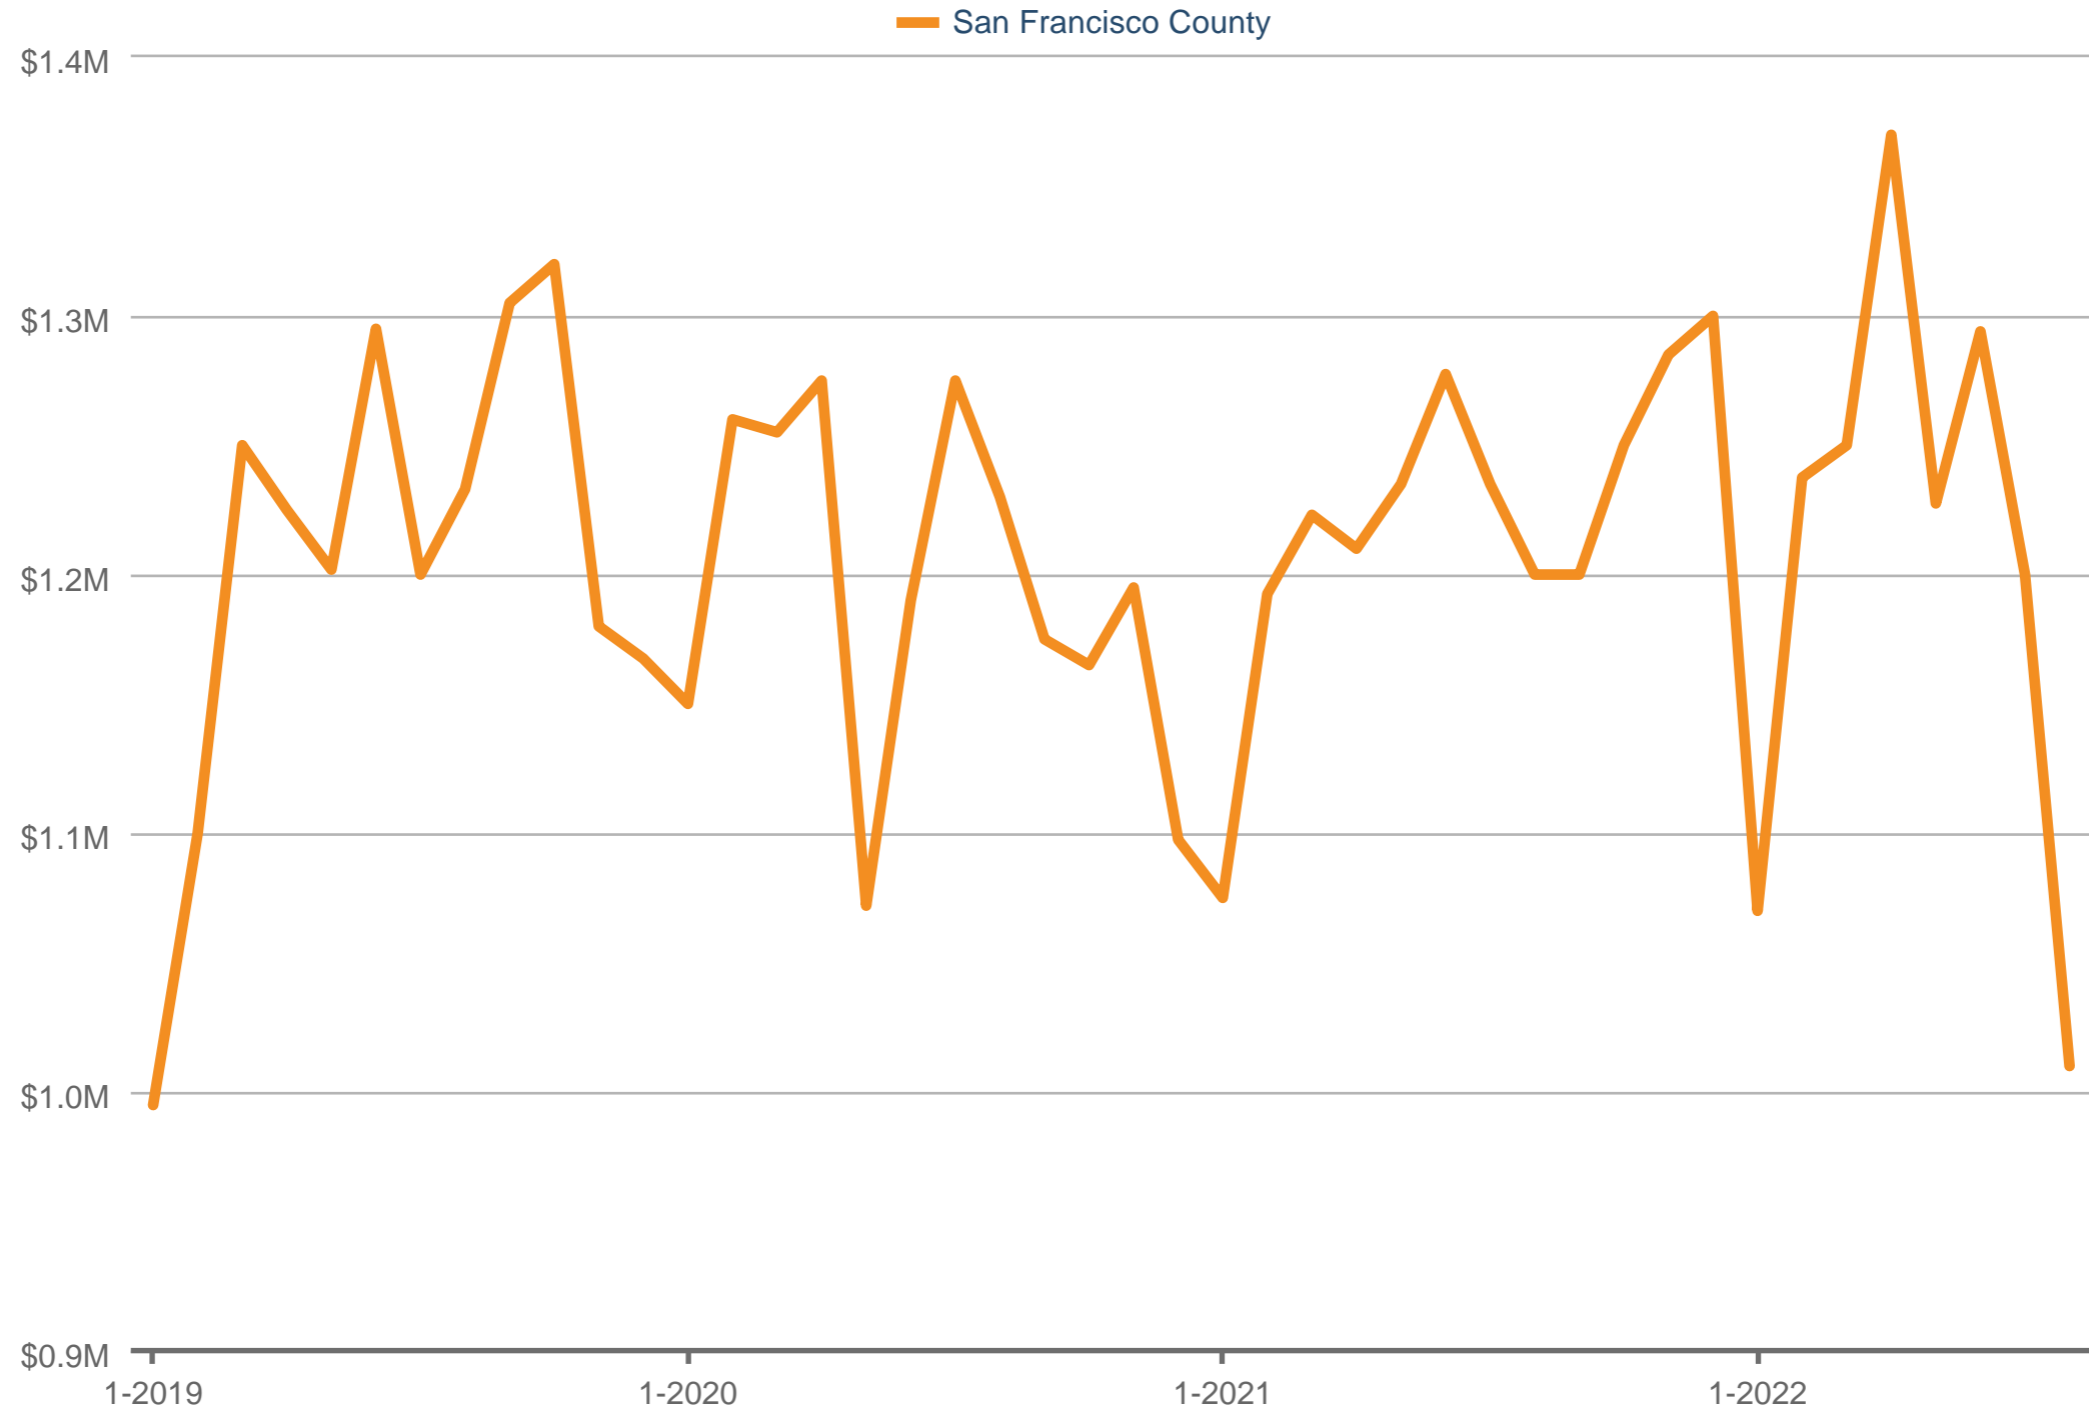

Median Sales Price

San Francisco County: Condominium

Each data point is one month of activity. Data is from September 7, 2022.