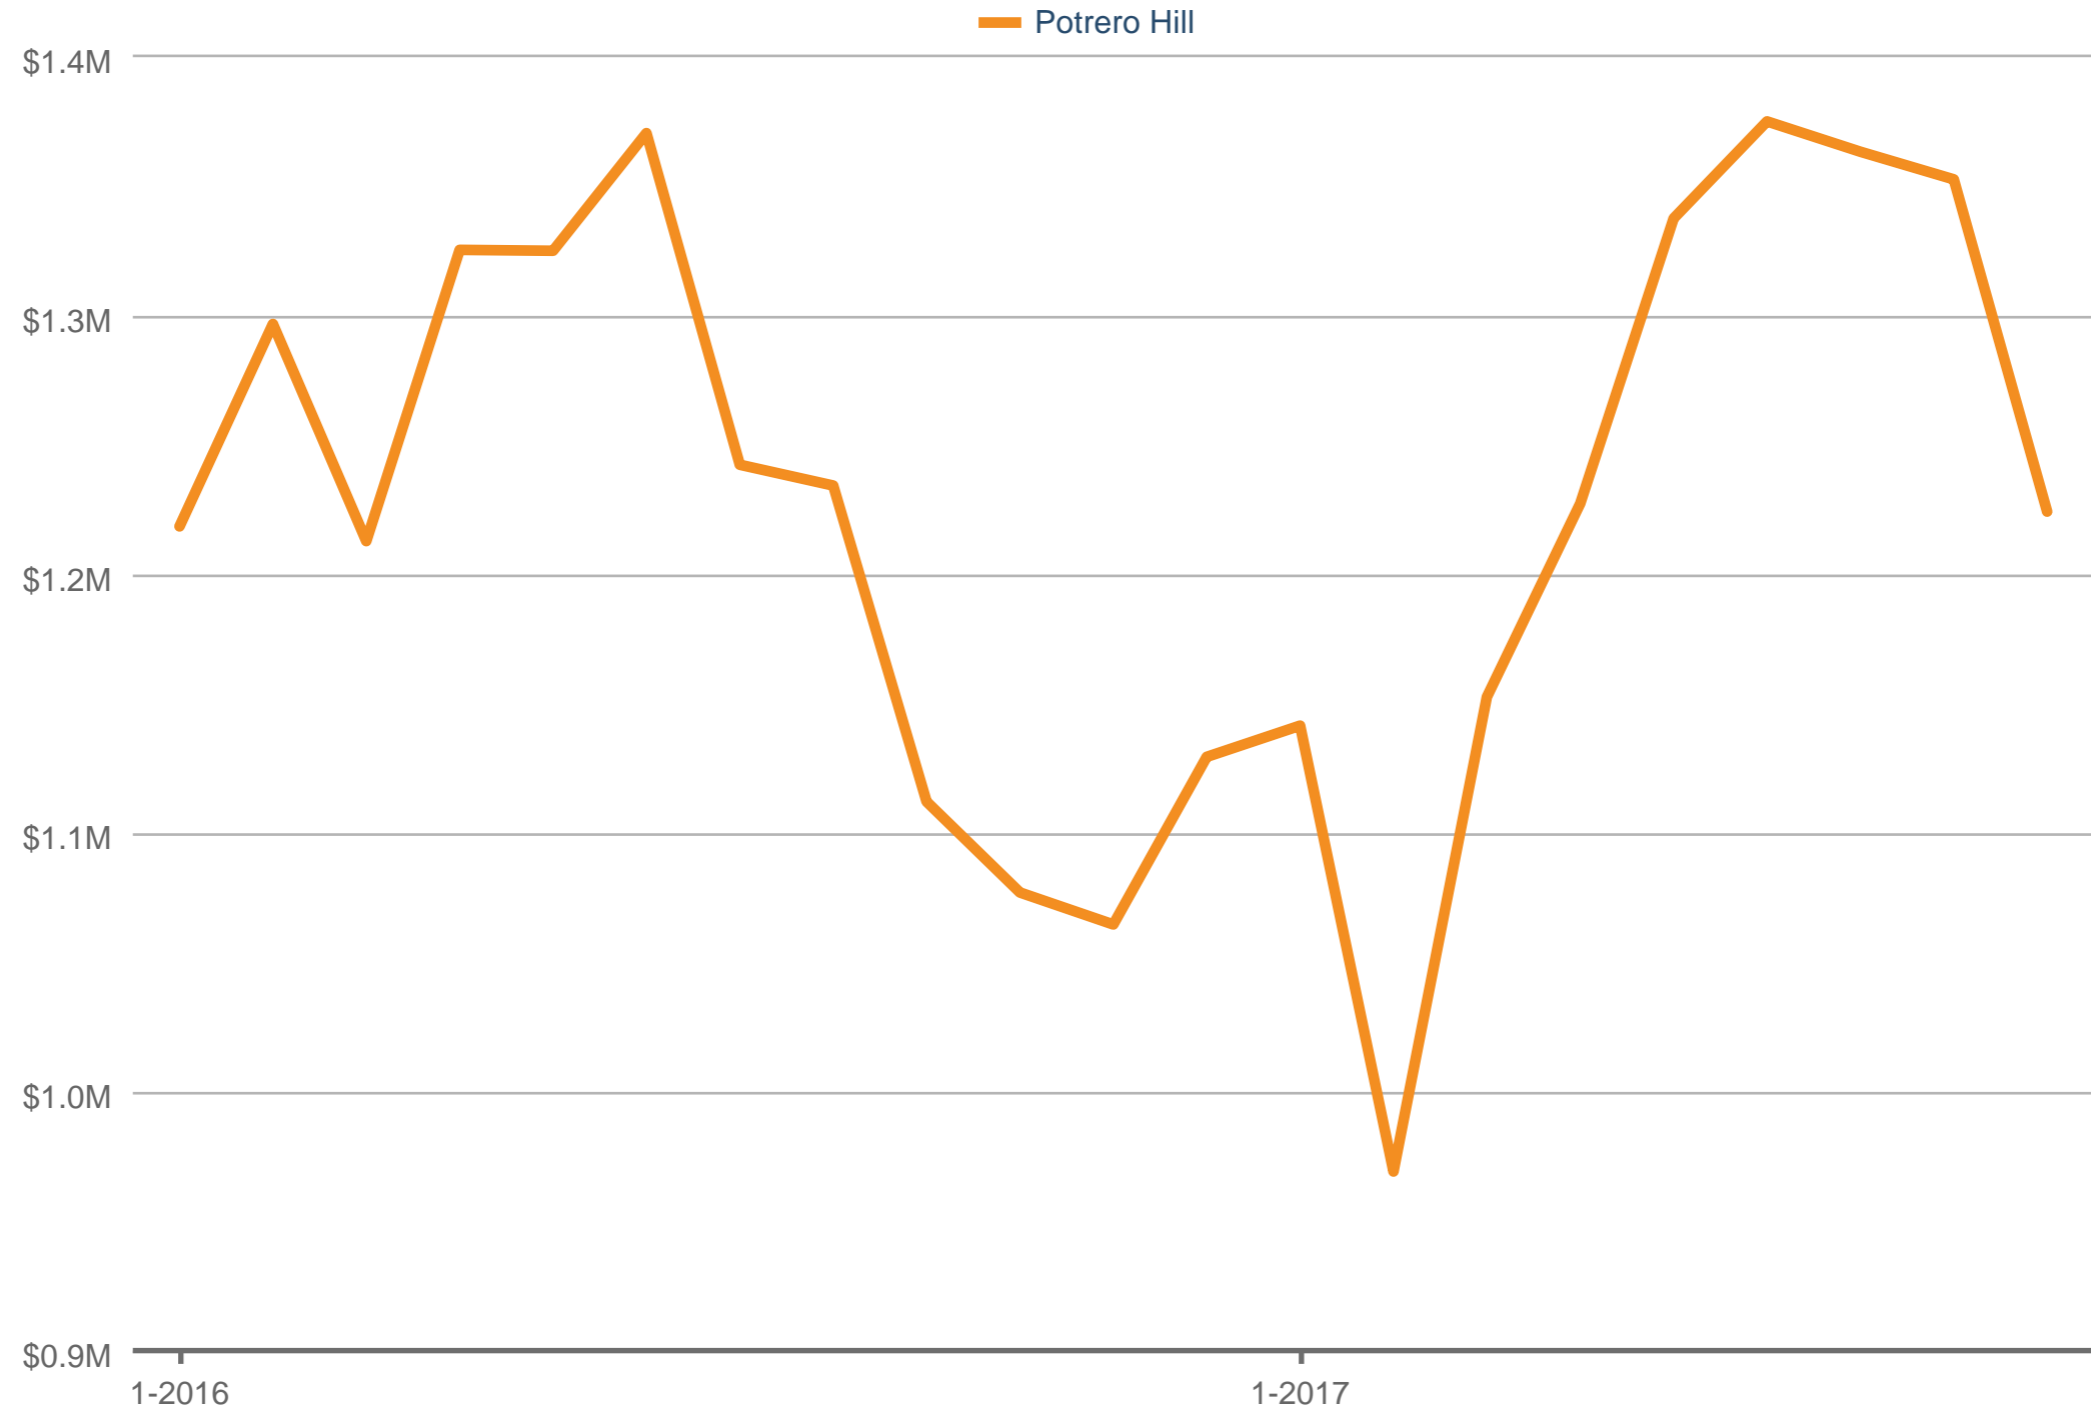

Average Sales Price

Potrero Hill

Each data point is three months of activity. Data is from October 25, 2017.