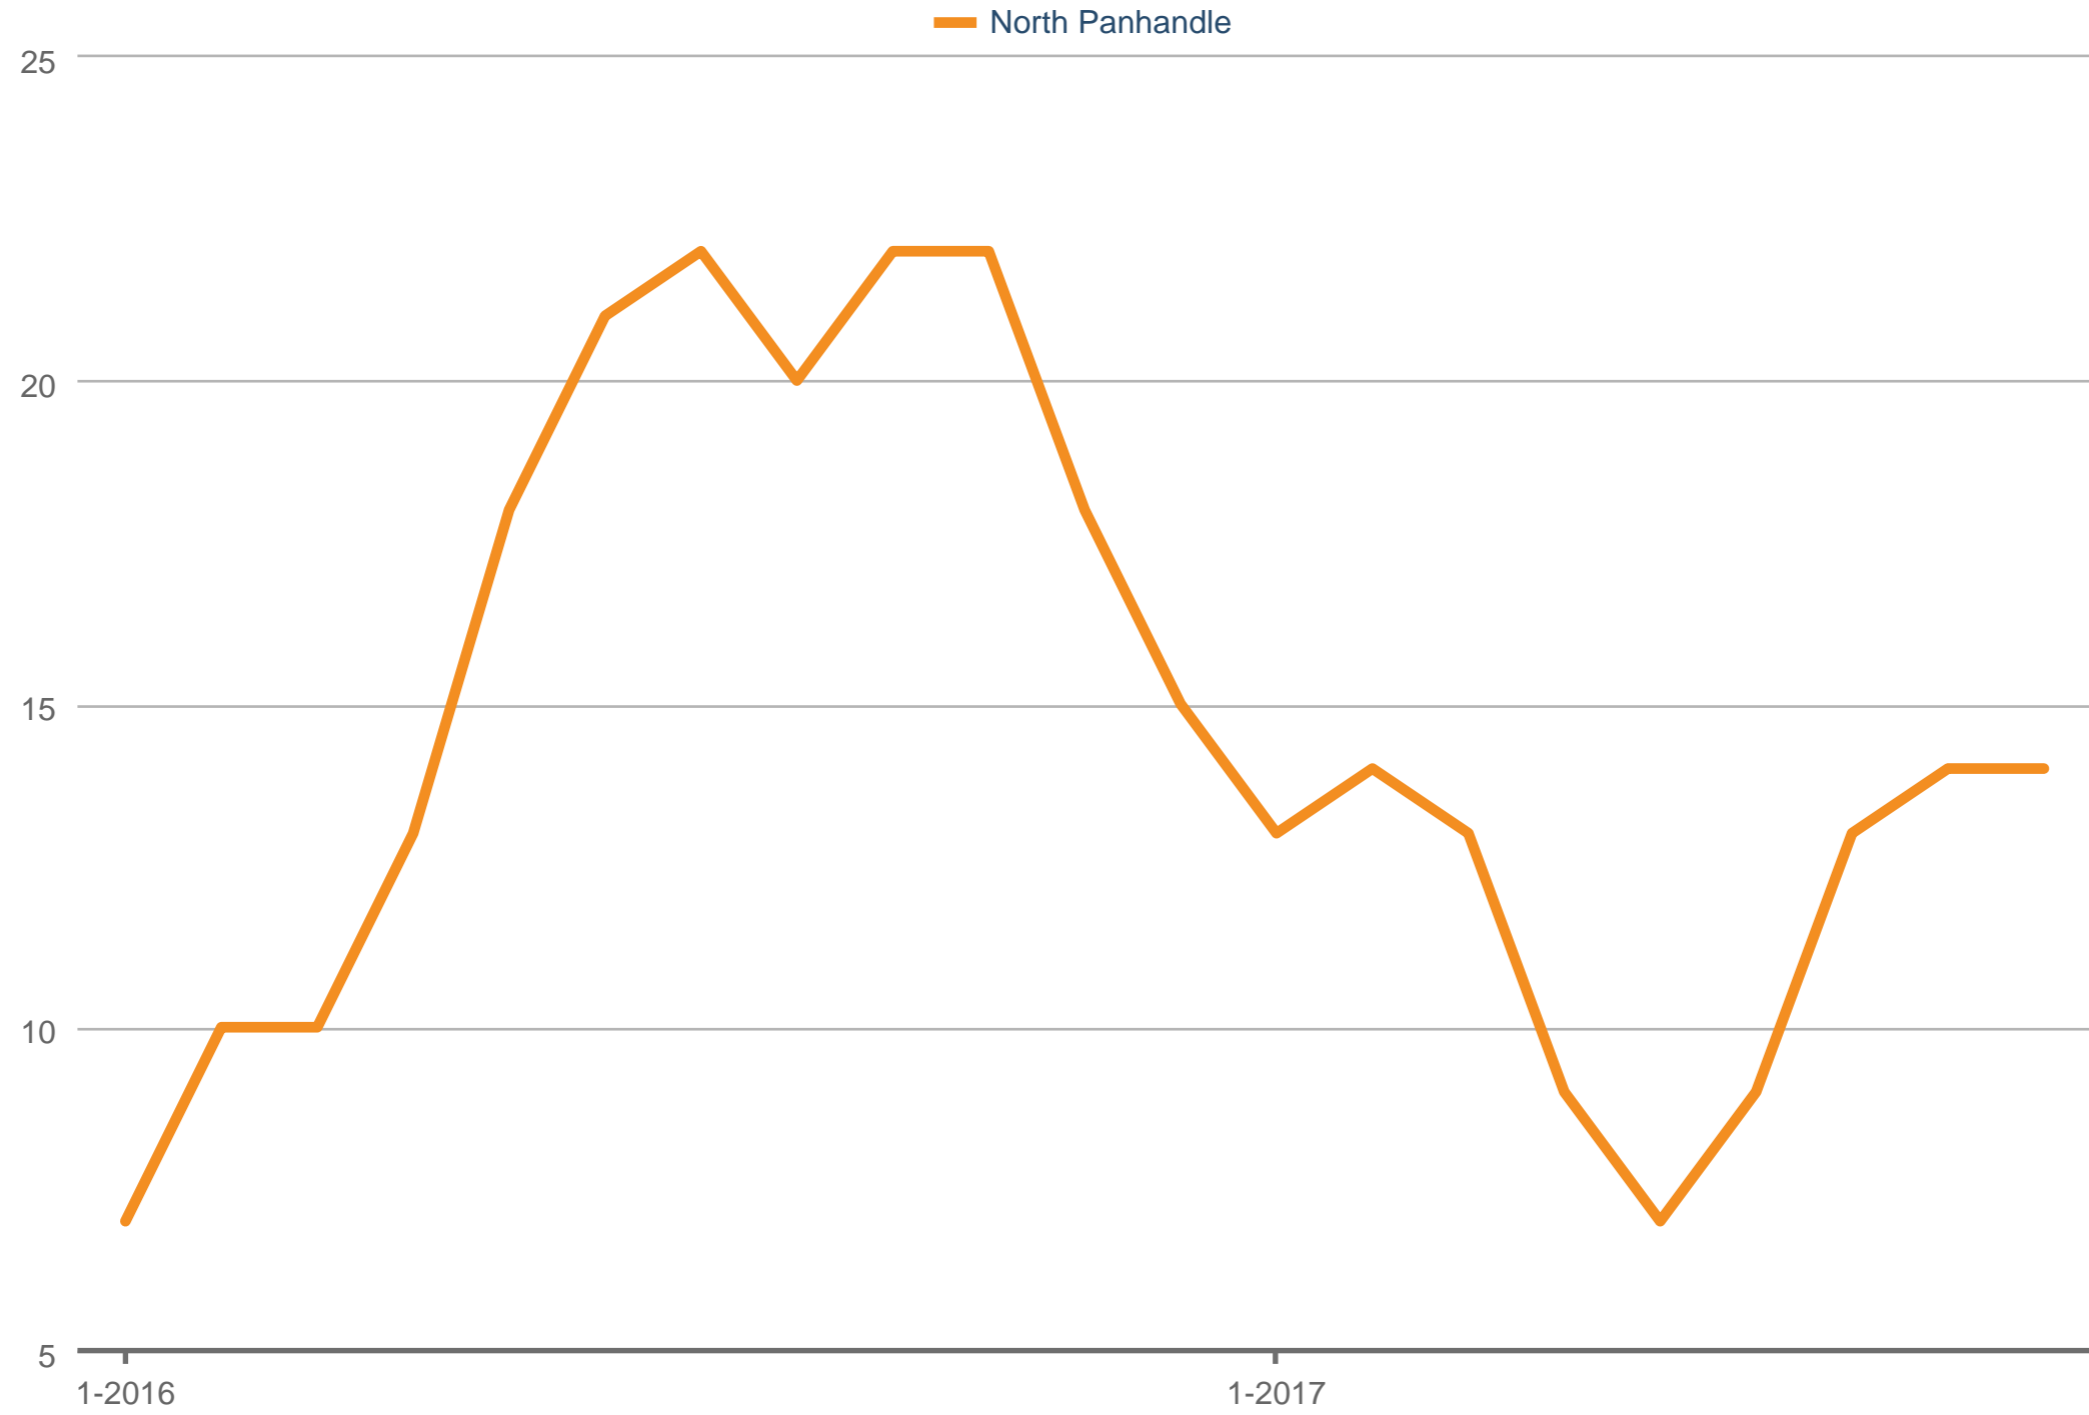

### Inventory of Active Listings

North Panhandle

Each data point is three months of activity. Data is from October 13, 2017.