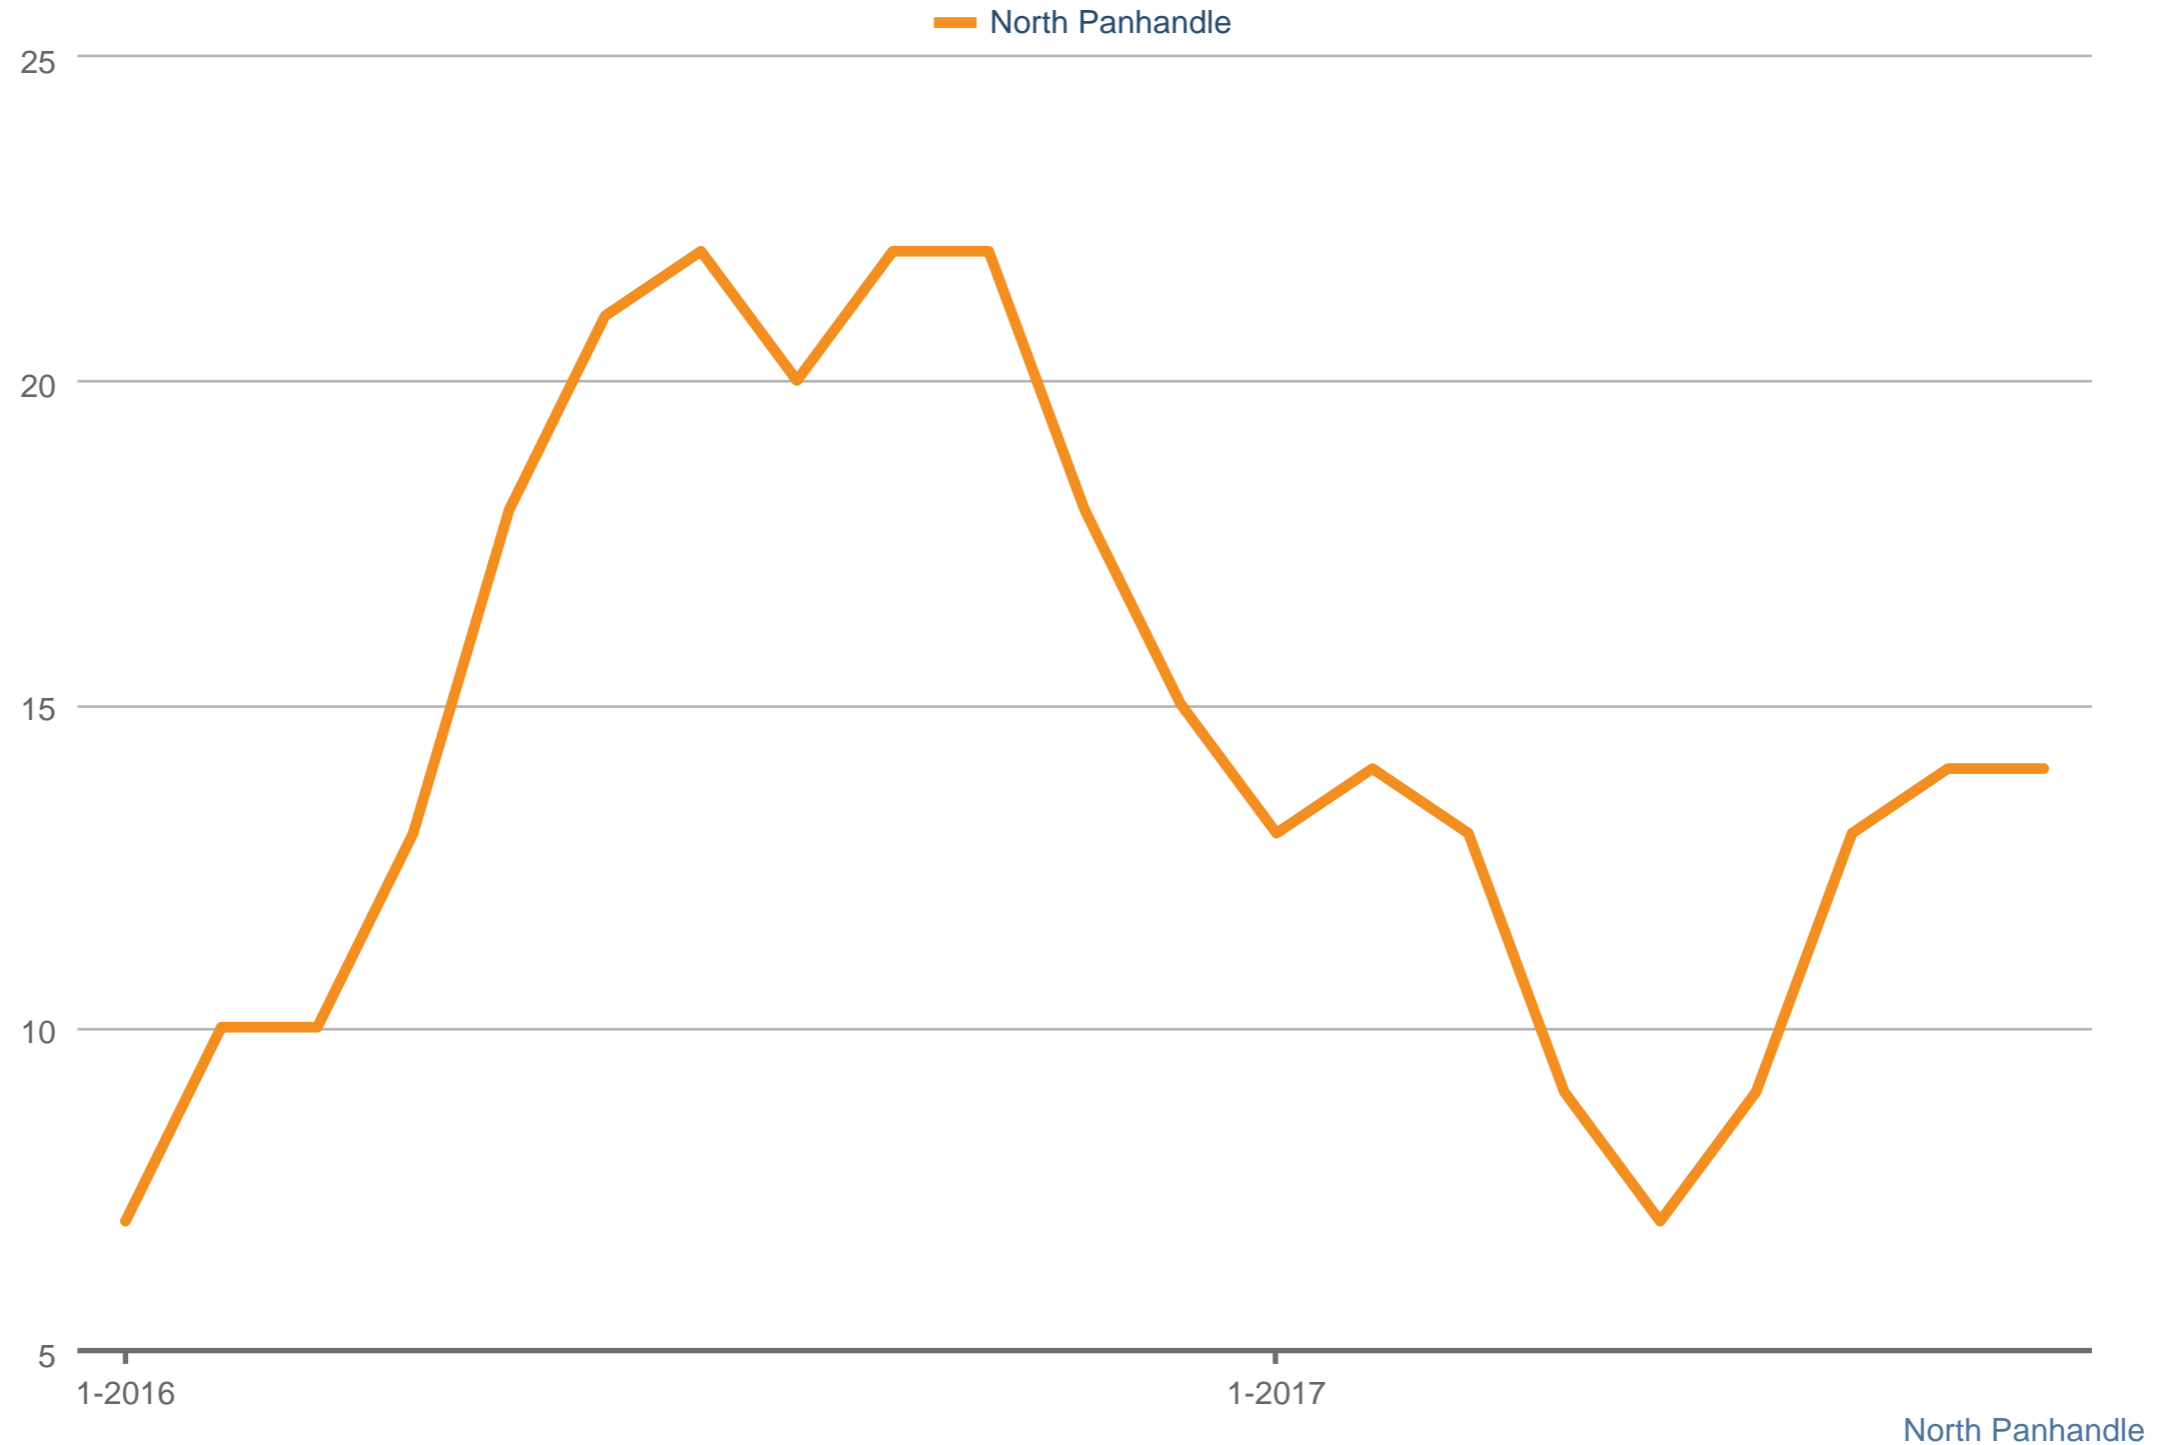

Inventory of Active Listings

Each data point is three months of activity. Data is from October 13, 2017.