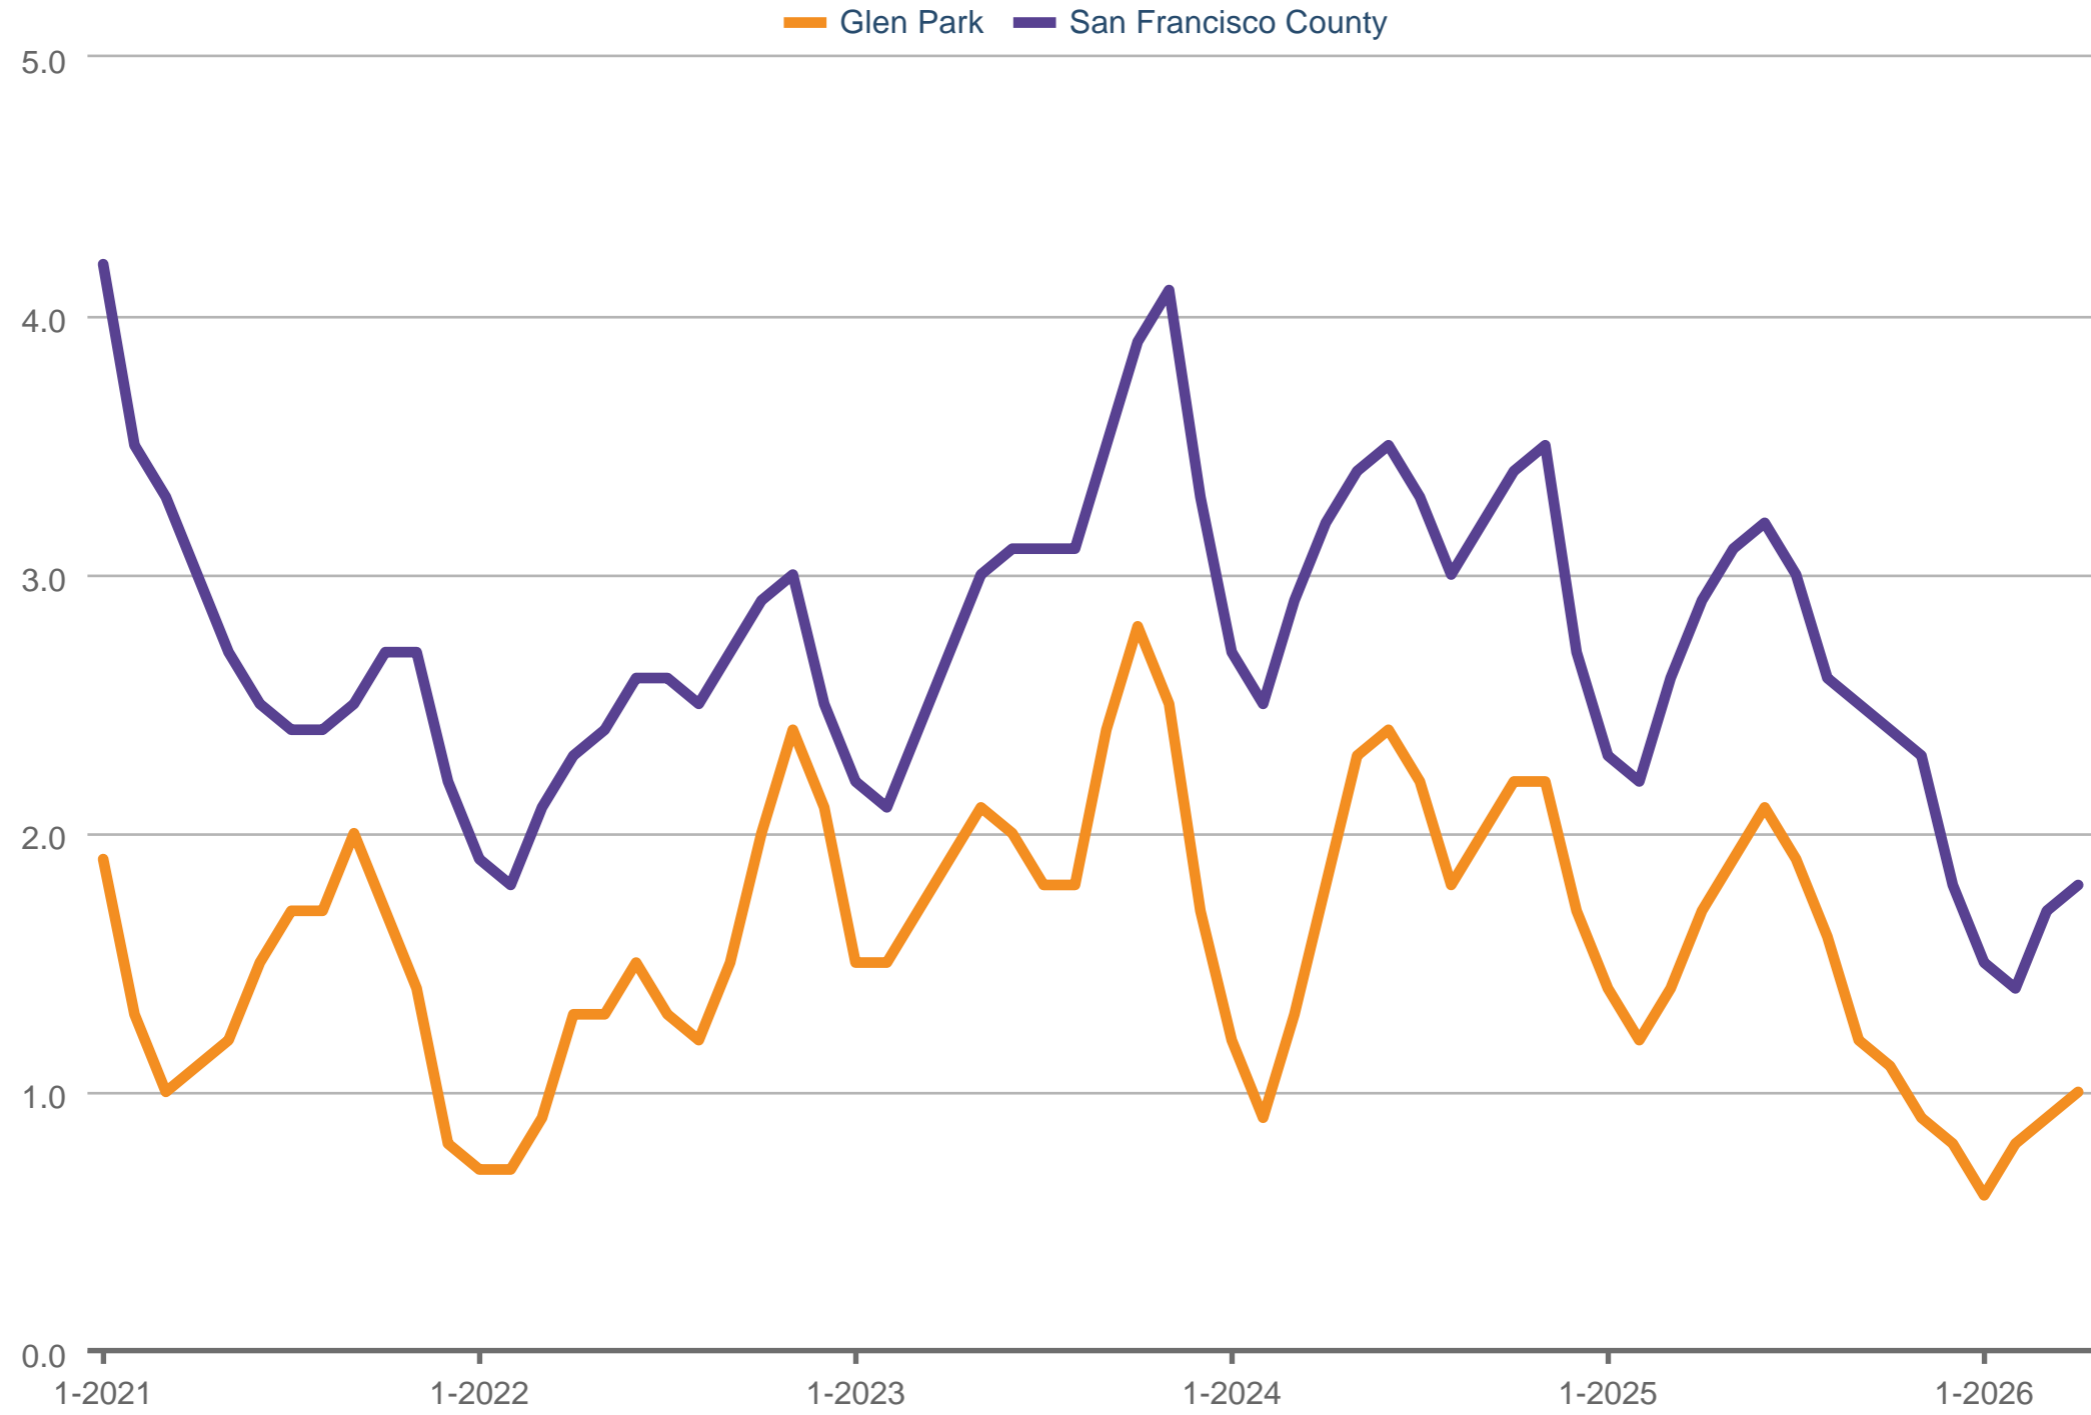

Months of Supply

Glen Park & San Francisco County

Each data point is three months of activity. Data is from May 11, 2026.