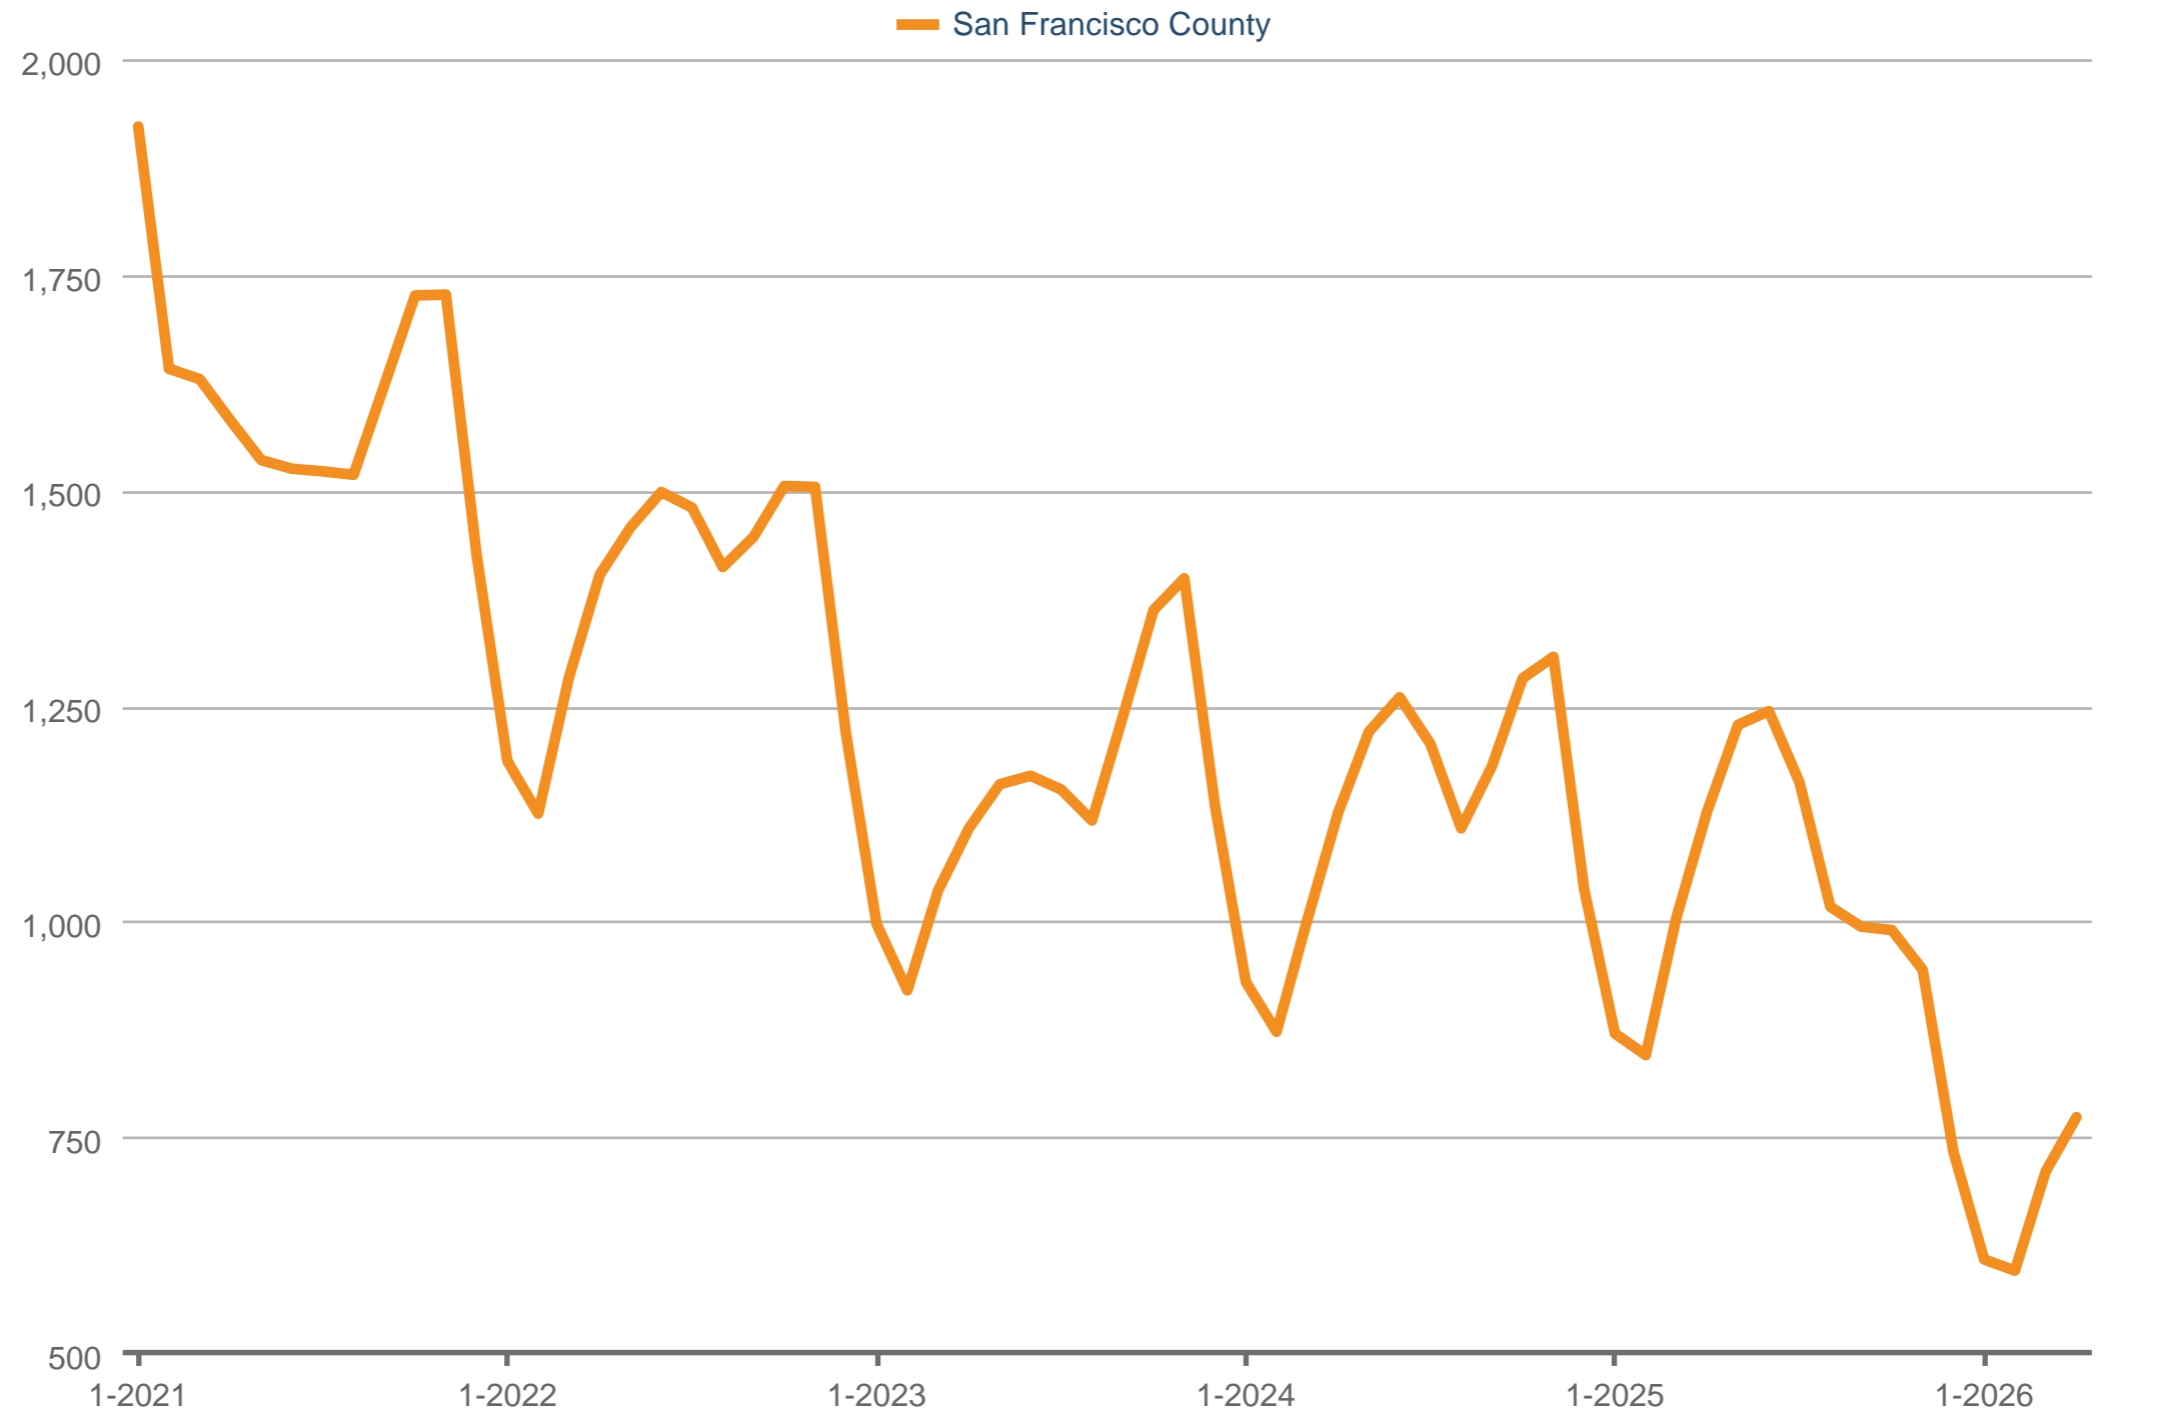

Inventory of Active Listings

San Francisco County

Each data point is three months of activity. Data is from May 11, 2026.

All data from the San Francisco MLS. InfoSparks © 2026 ShowingTime Plus, LLC.