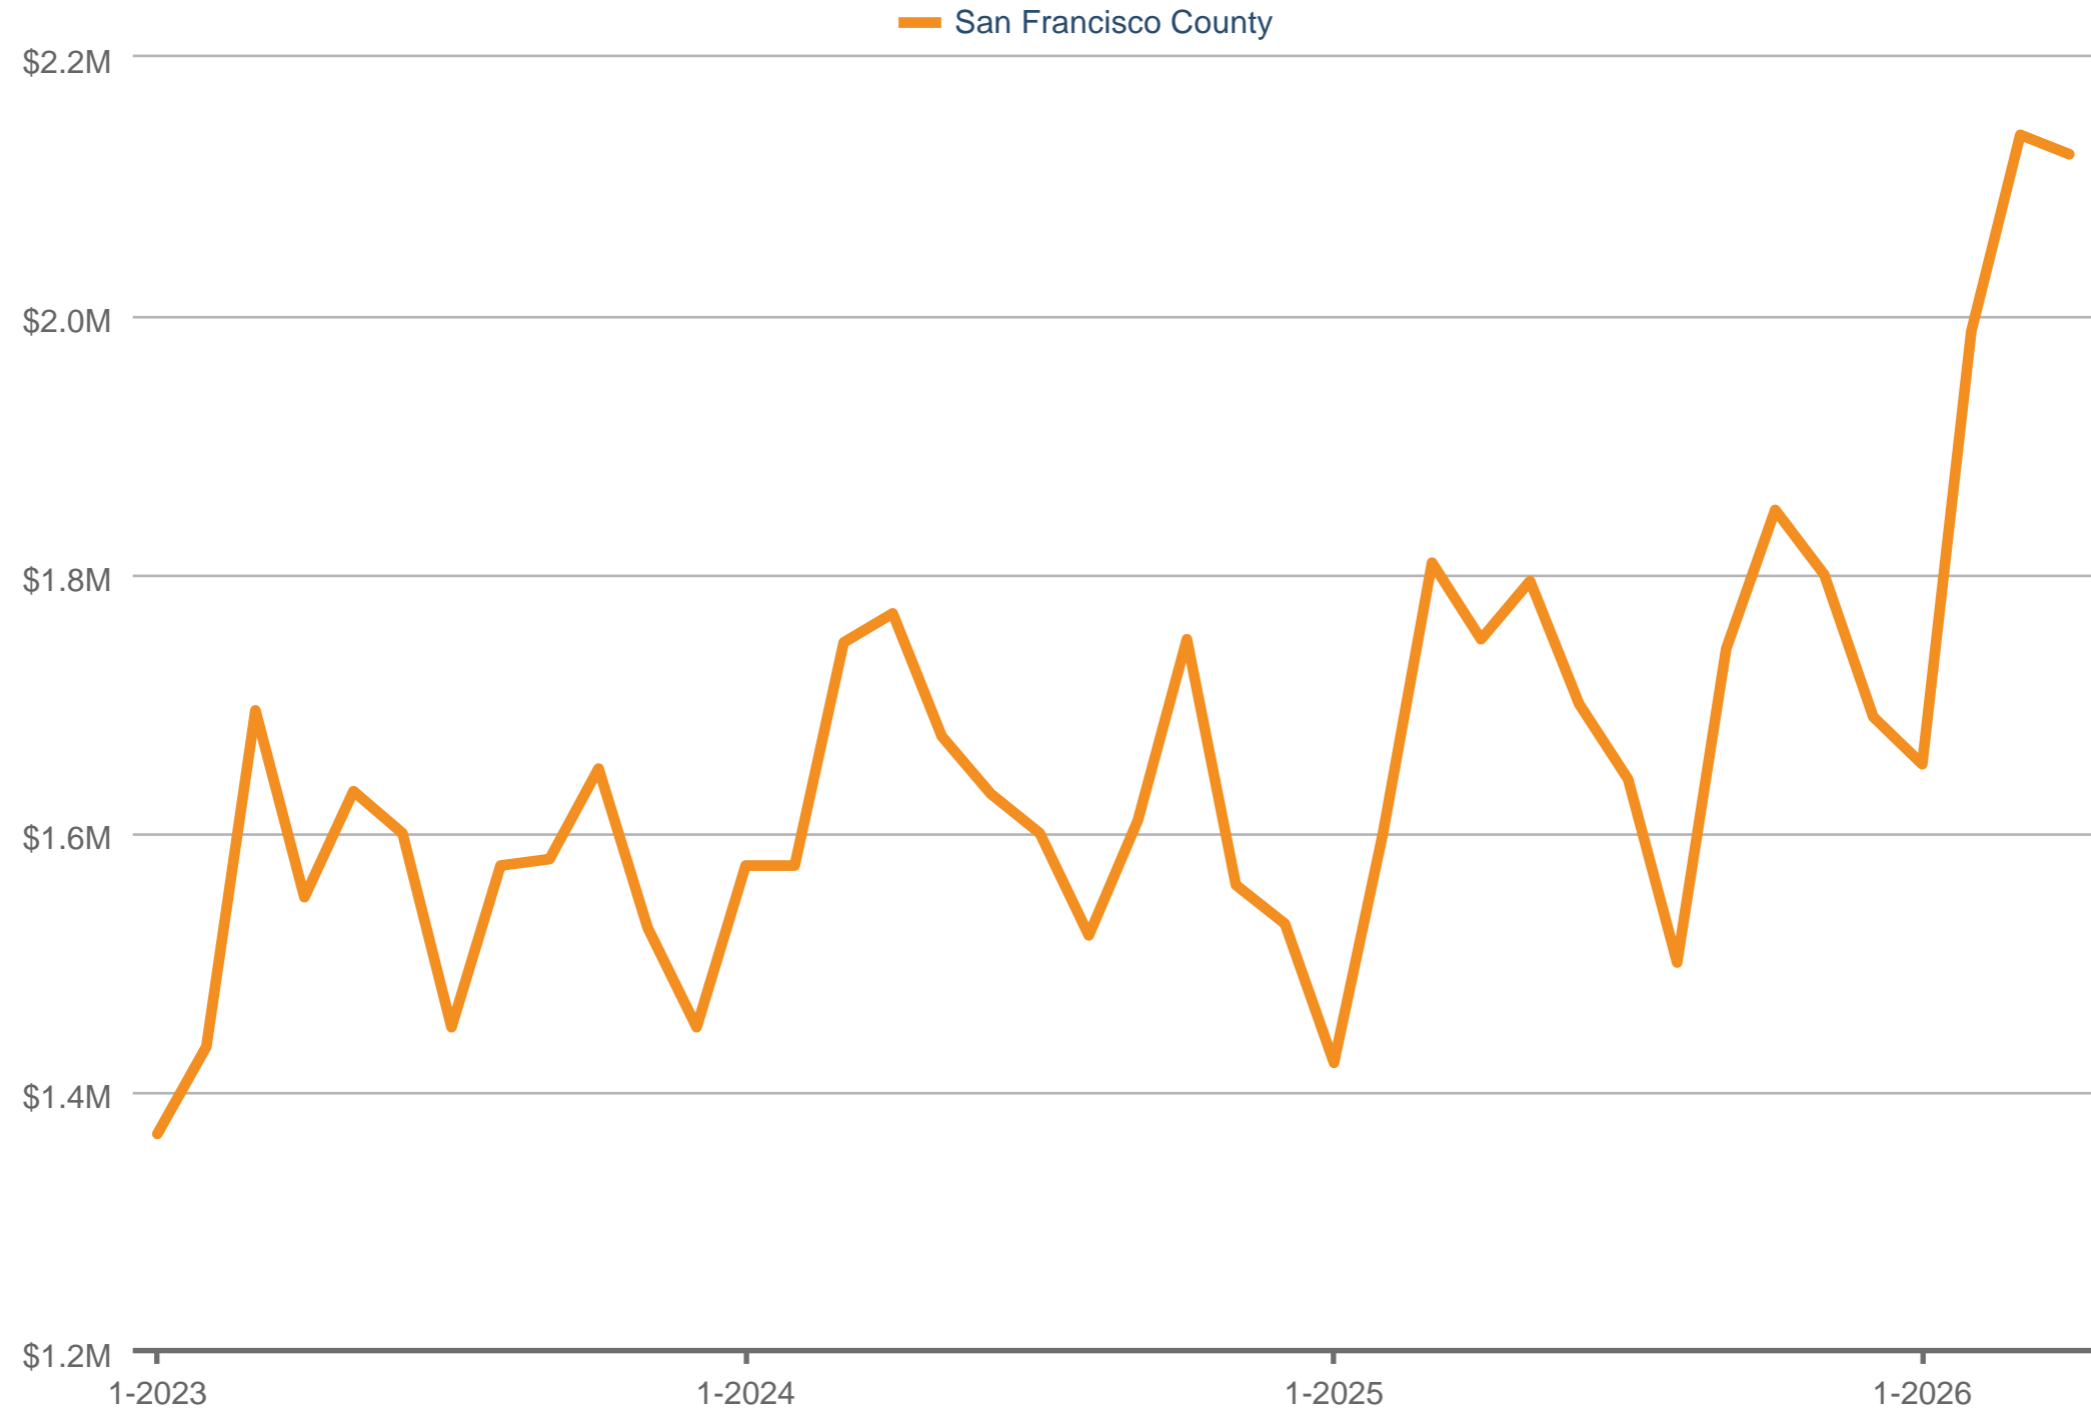

Haley Zhao (CAL BRE #02151950)

Andersen, Jung & Co.

Office: (415) 830-1423

haleysellsthecity@gmail.com

www.haleysellsthecity.com/

SAN FRANCISCO
ASSOCIATION of REALTORS®

Median Sales Price

San Francisco County: Single Family

Each data point is one month of activity. Data is from May 11, 2026.

All data from the San Francisco MLS. InfoSparks © 2026 ShowingTime Plus, LLC.