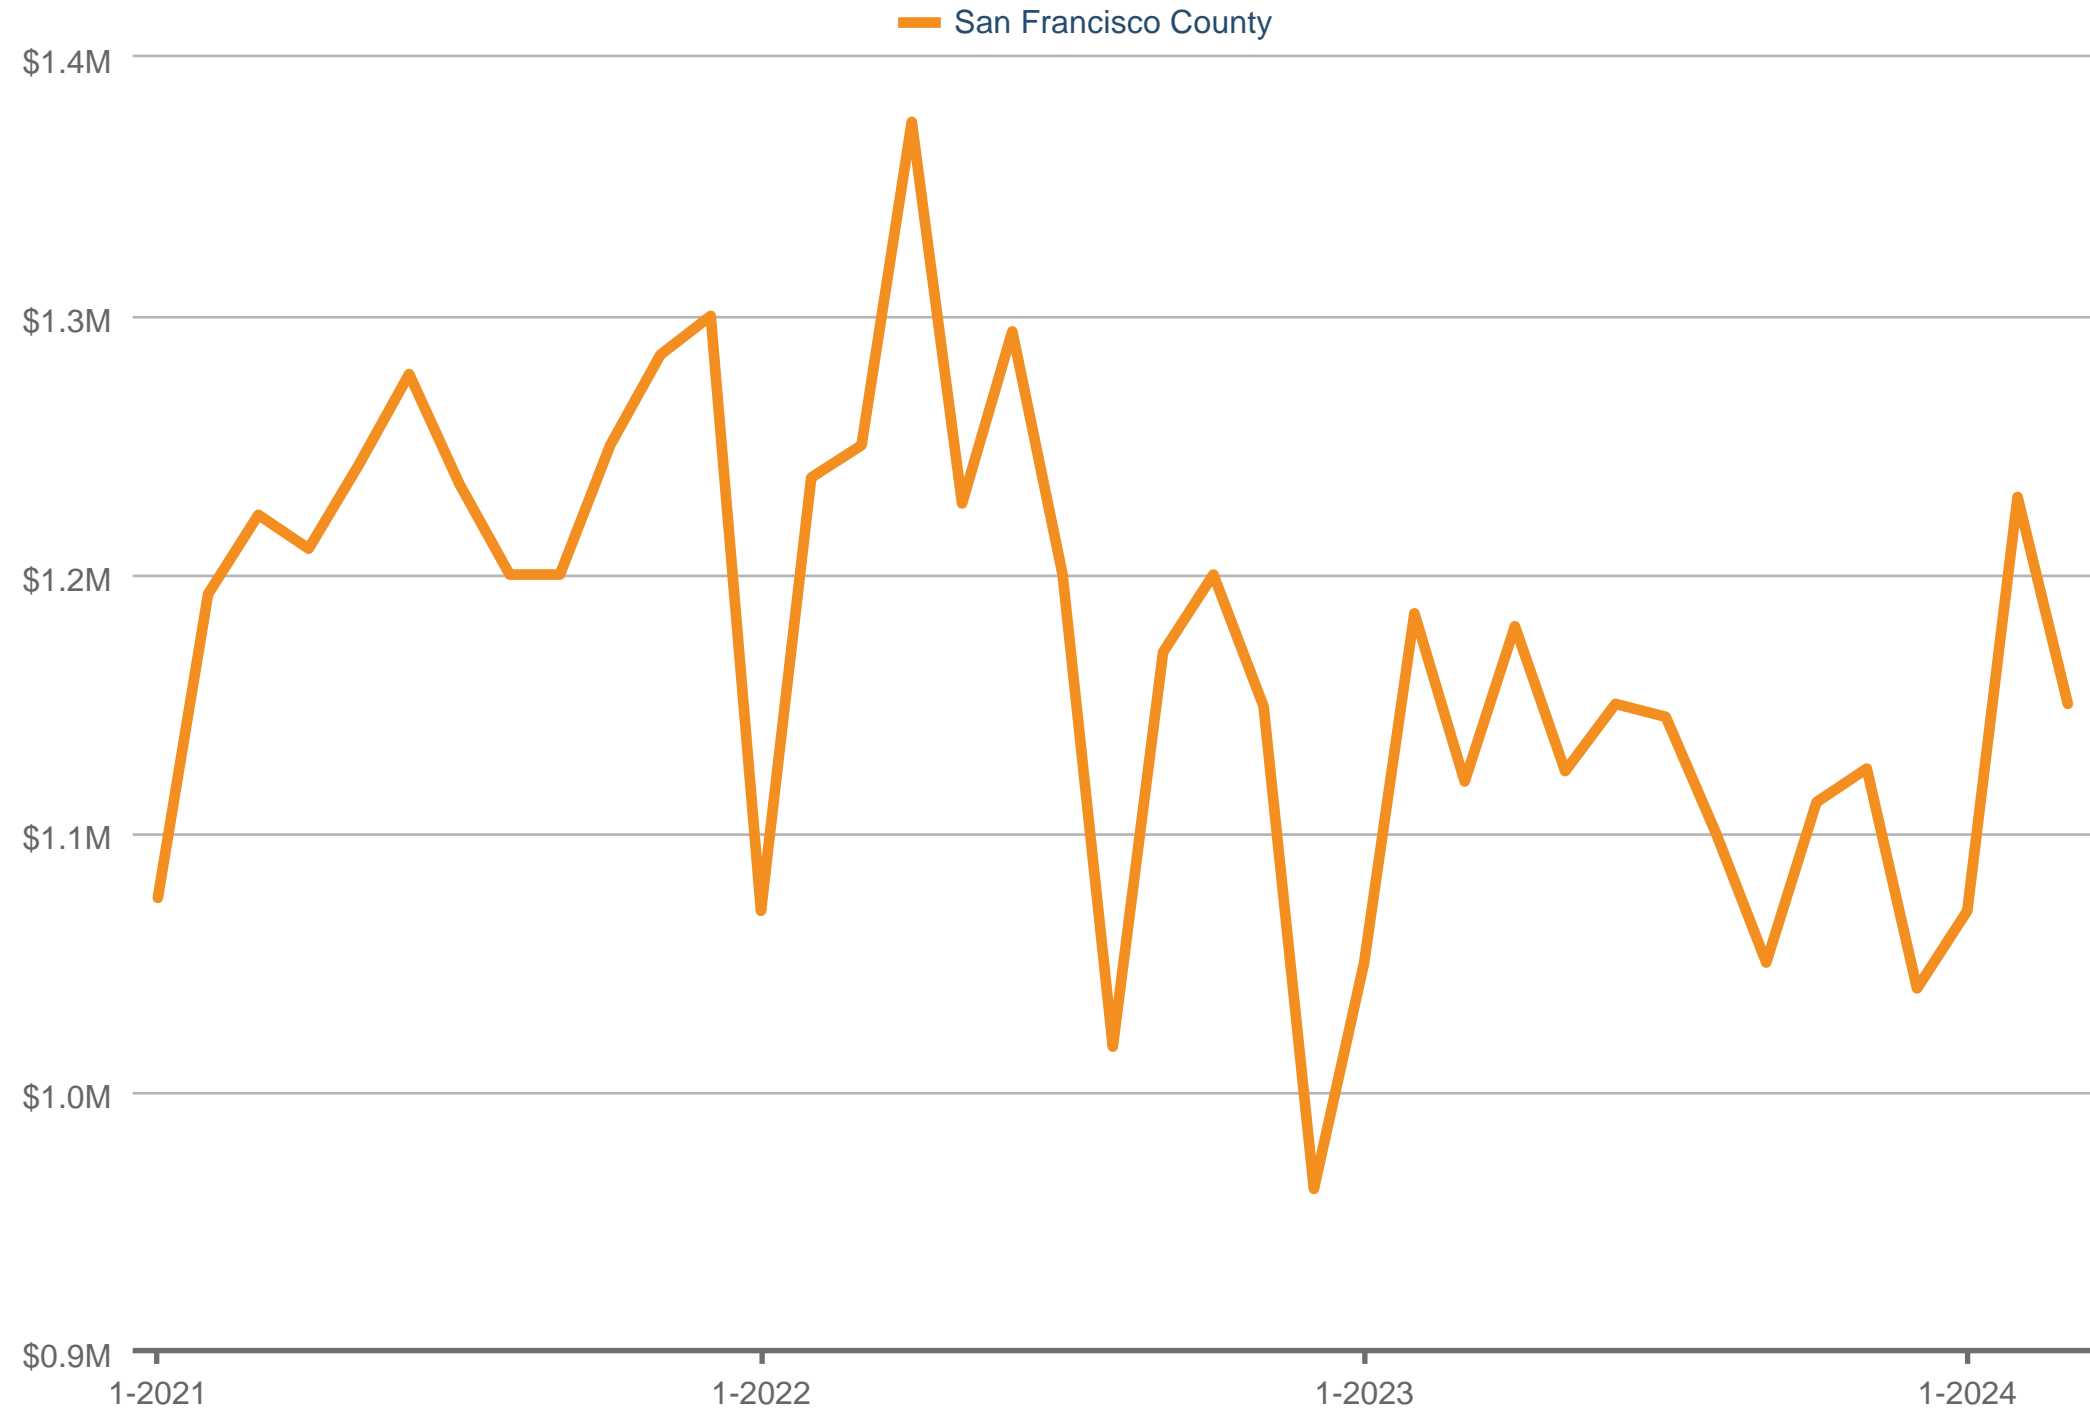

Median Sales Price

San Francisco County: Condominium

Each data point is one month of activity. Data is from April 18, 2024.