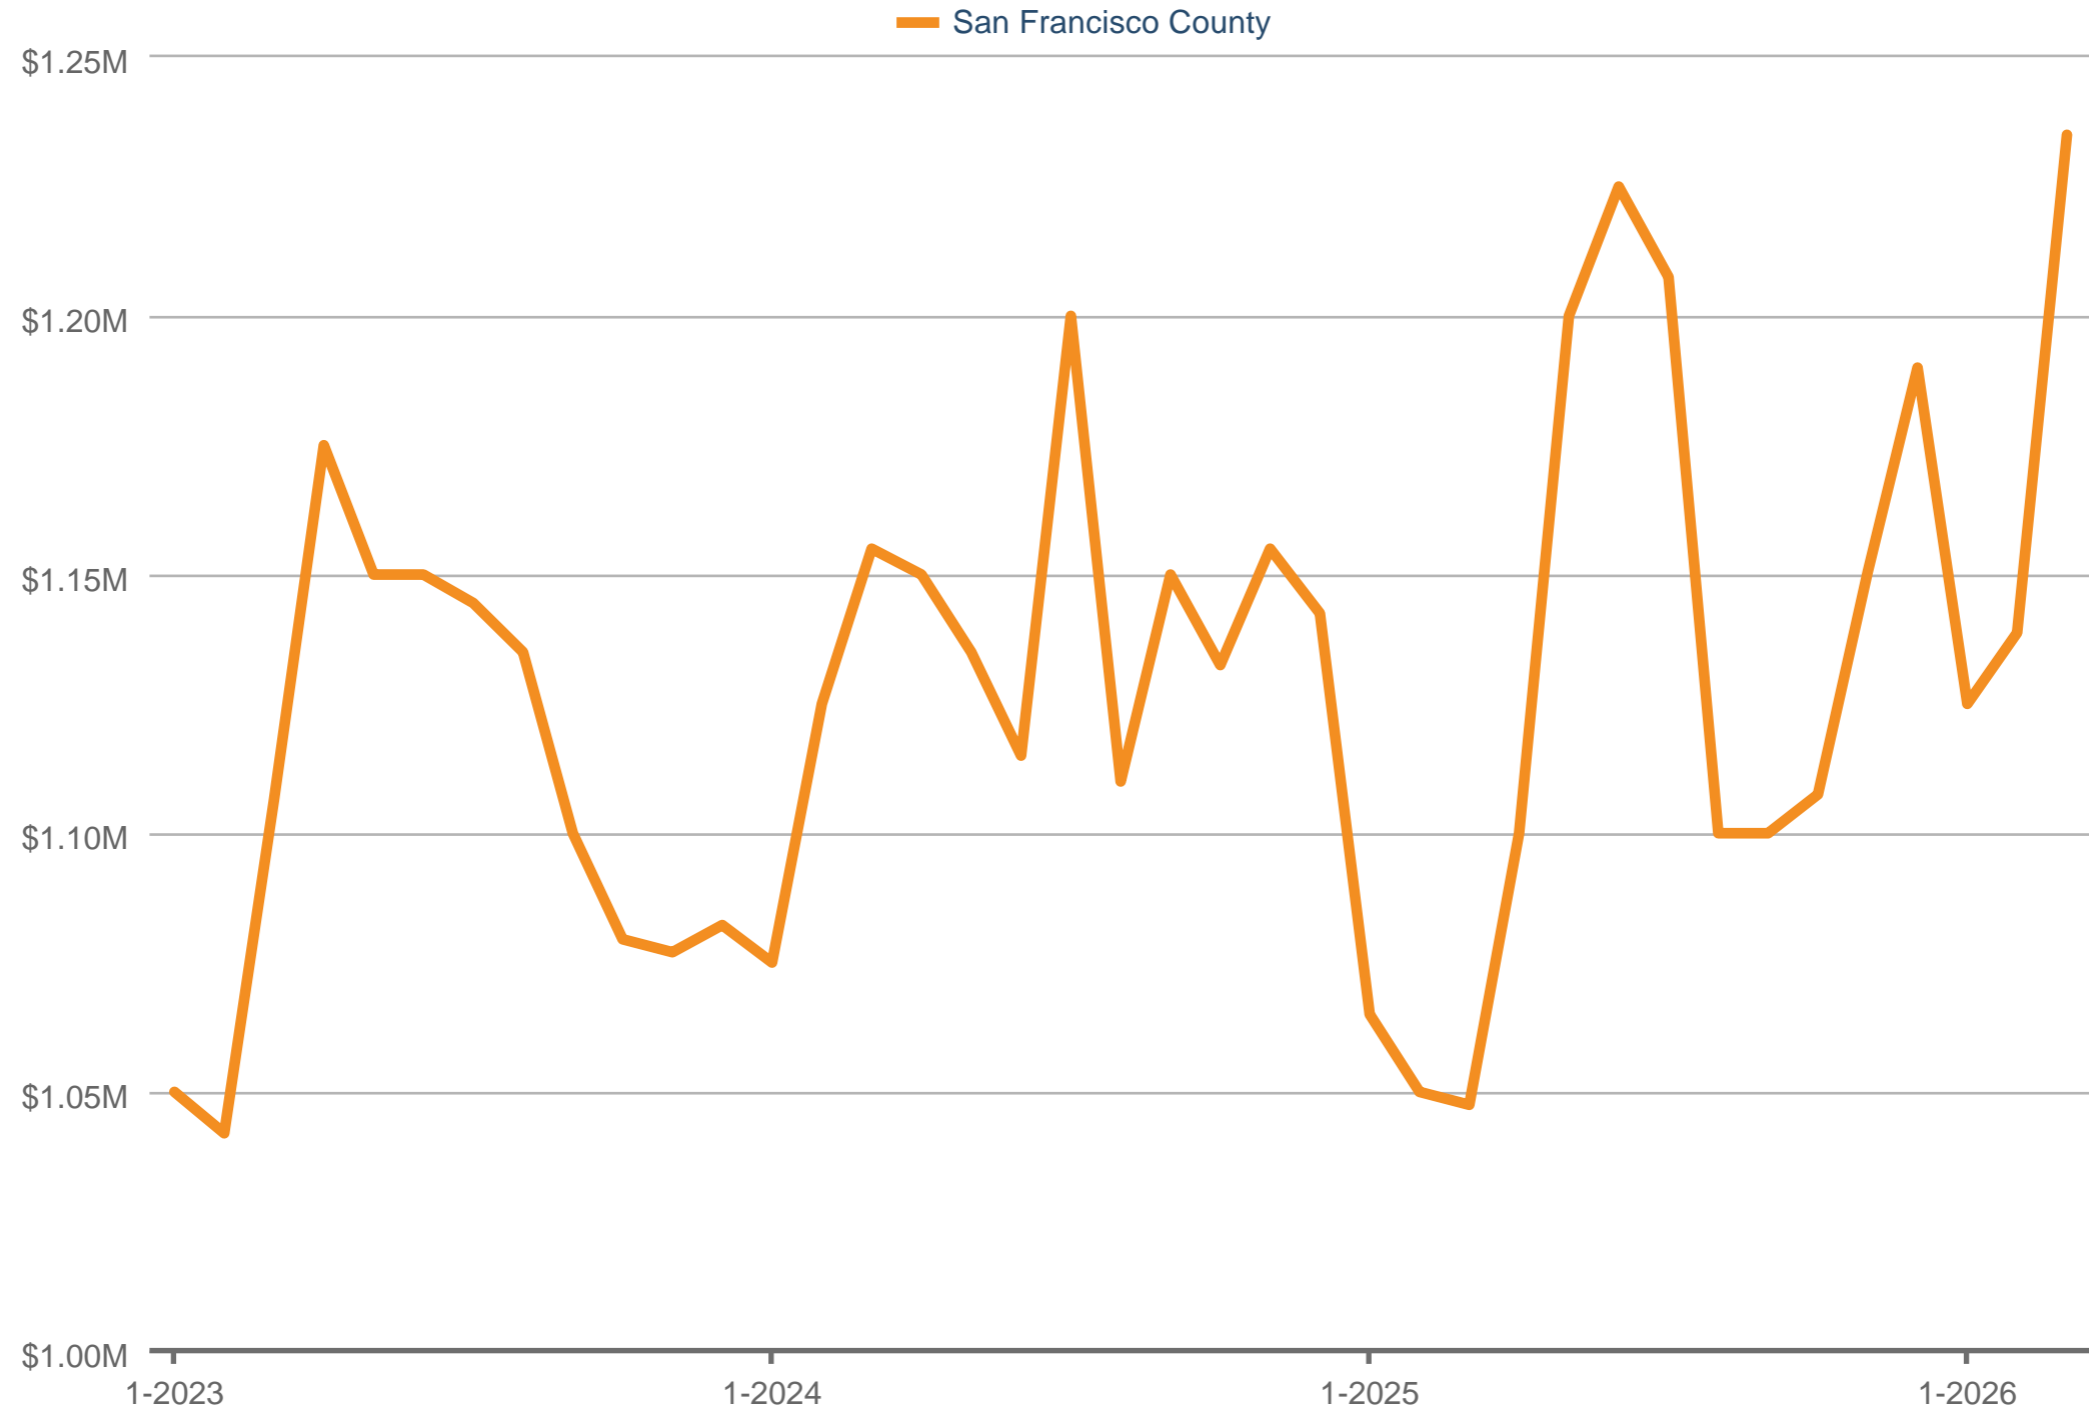

## Median Sales Price

San Francisco County: Condominium

Each data point is three months of activity. Data is from April 3, 2026.

All data from the San Francisco MLS. InfoSparks © 2026 ShowingTime Plus, LLC.