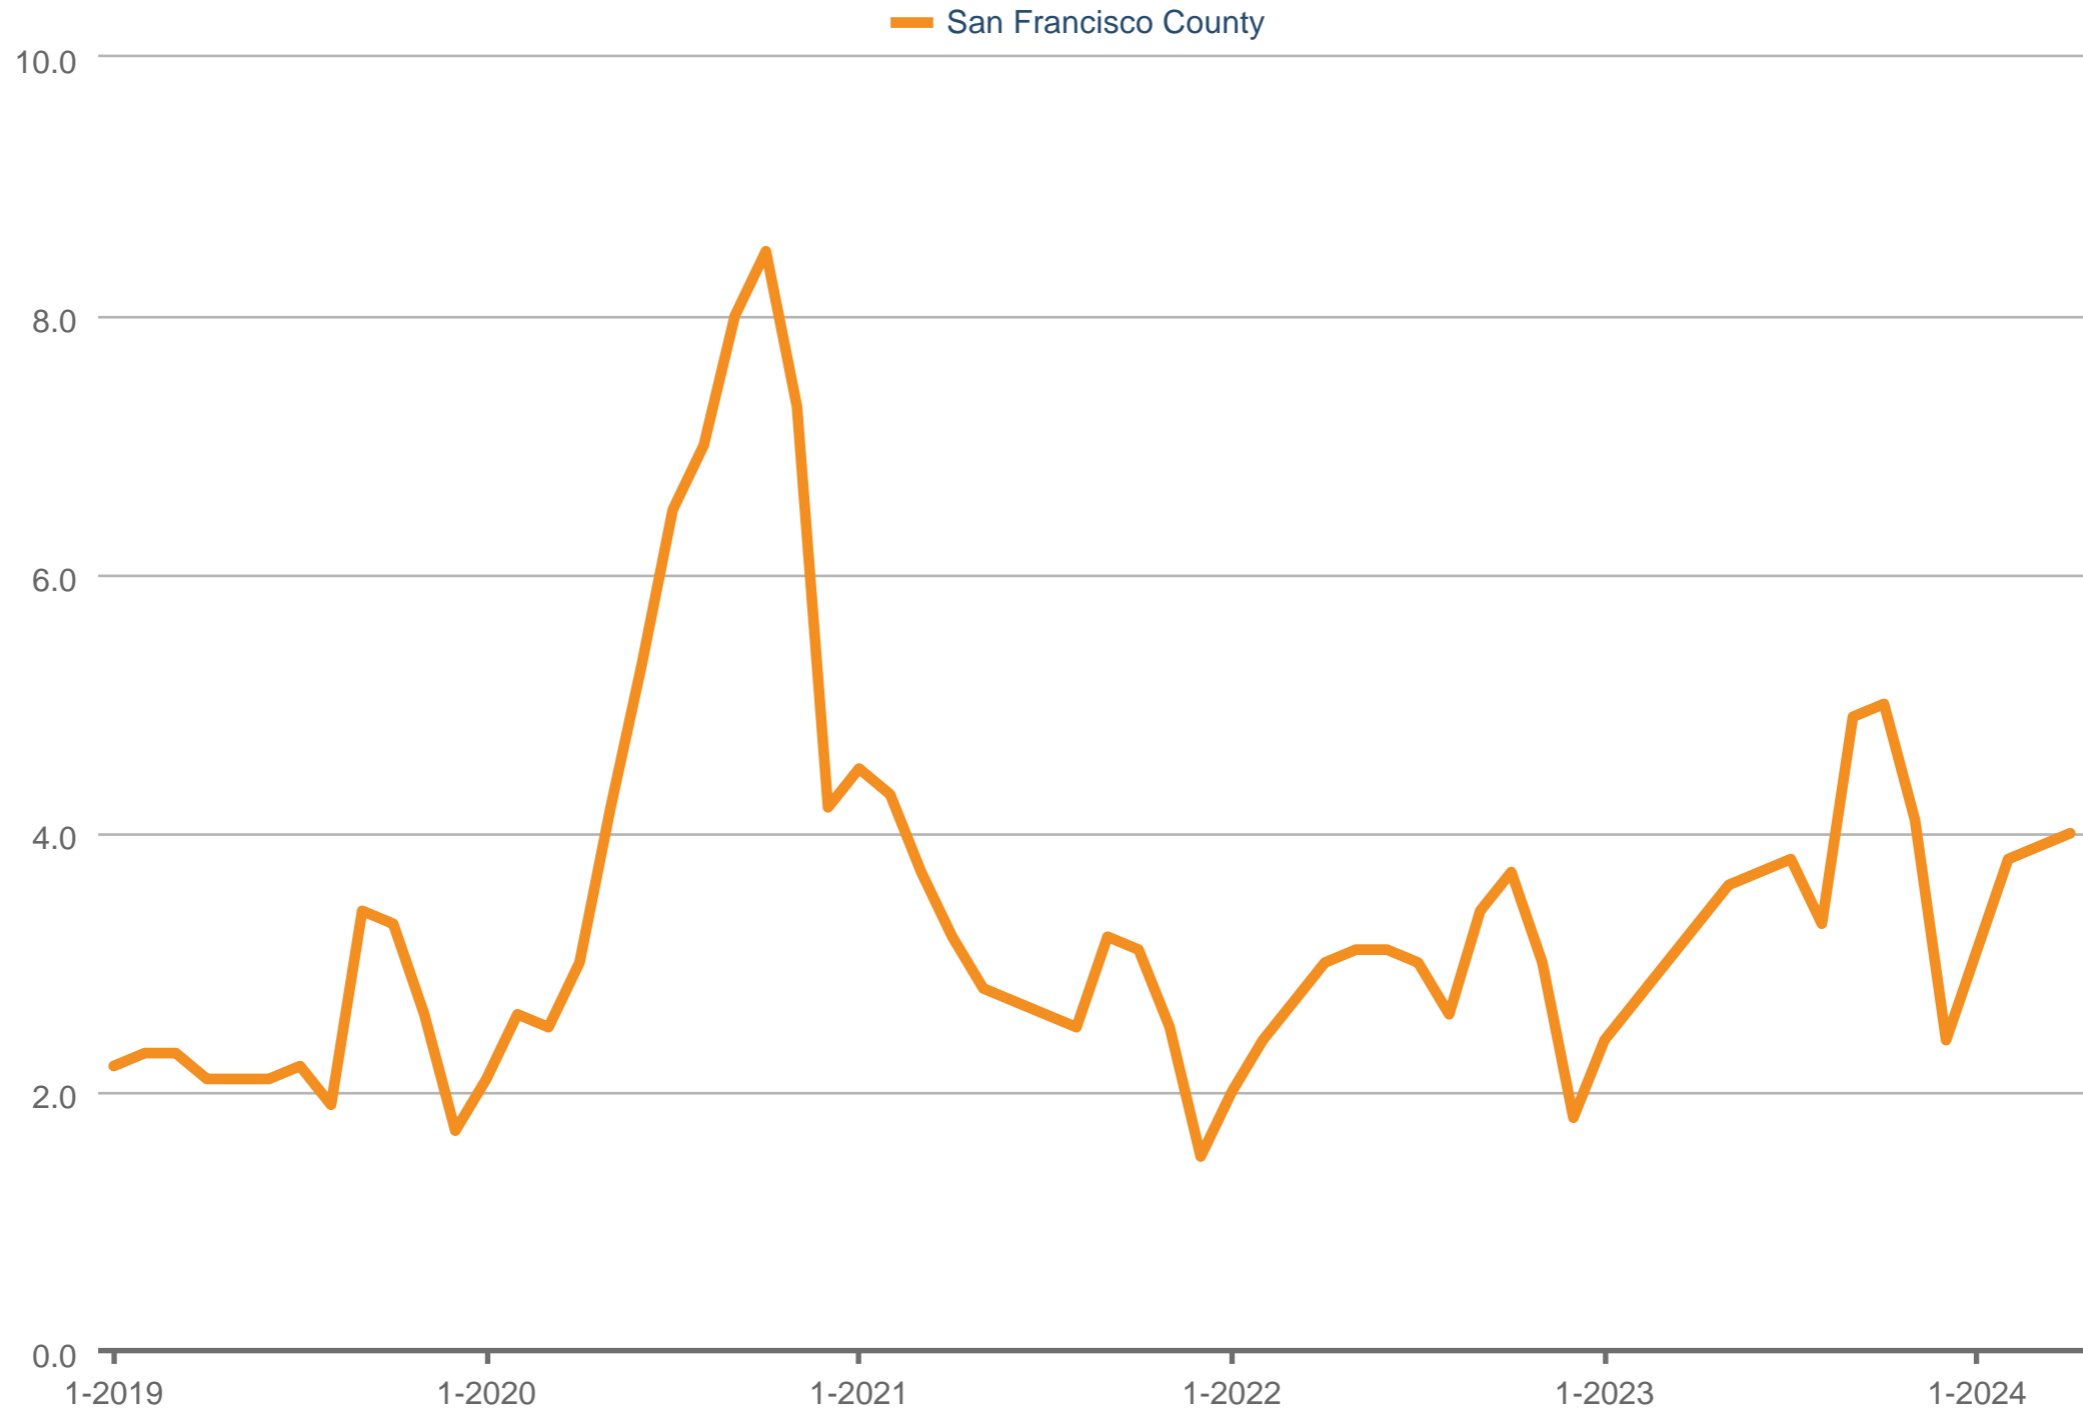

## Months of Supply

San Francisco County: SFARMLS, Condominium

Each data point is one month of activity. Data is from May 11, 2024.

All data from the San Francisco MLS. InfoSparks © 2024 ShowingTime.