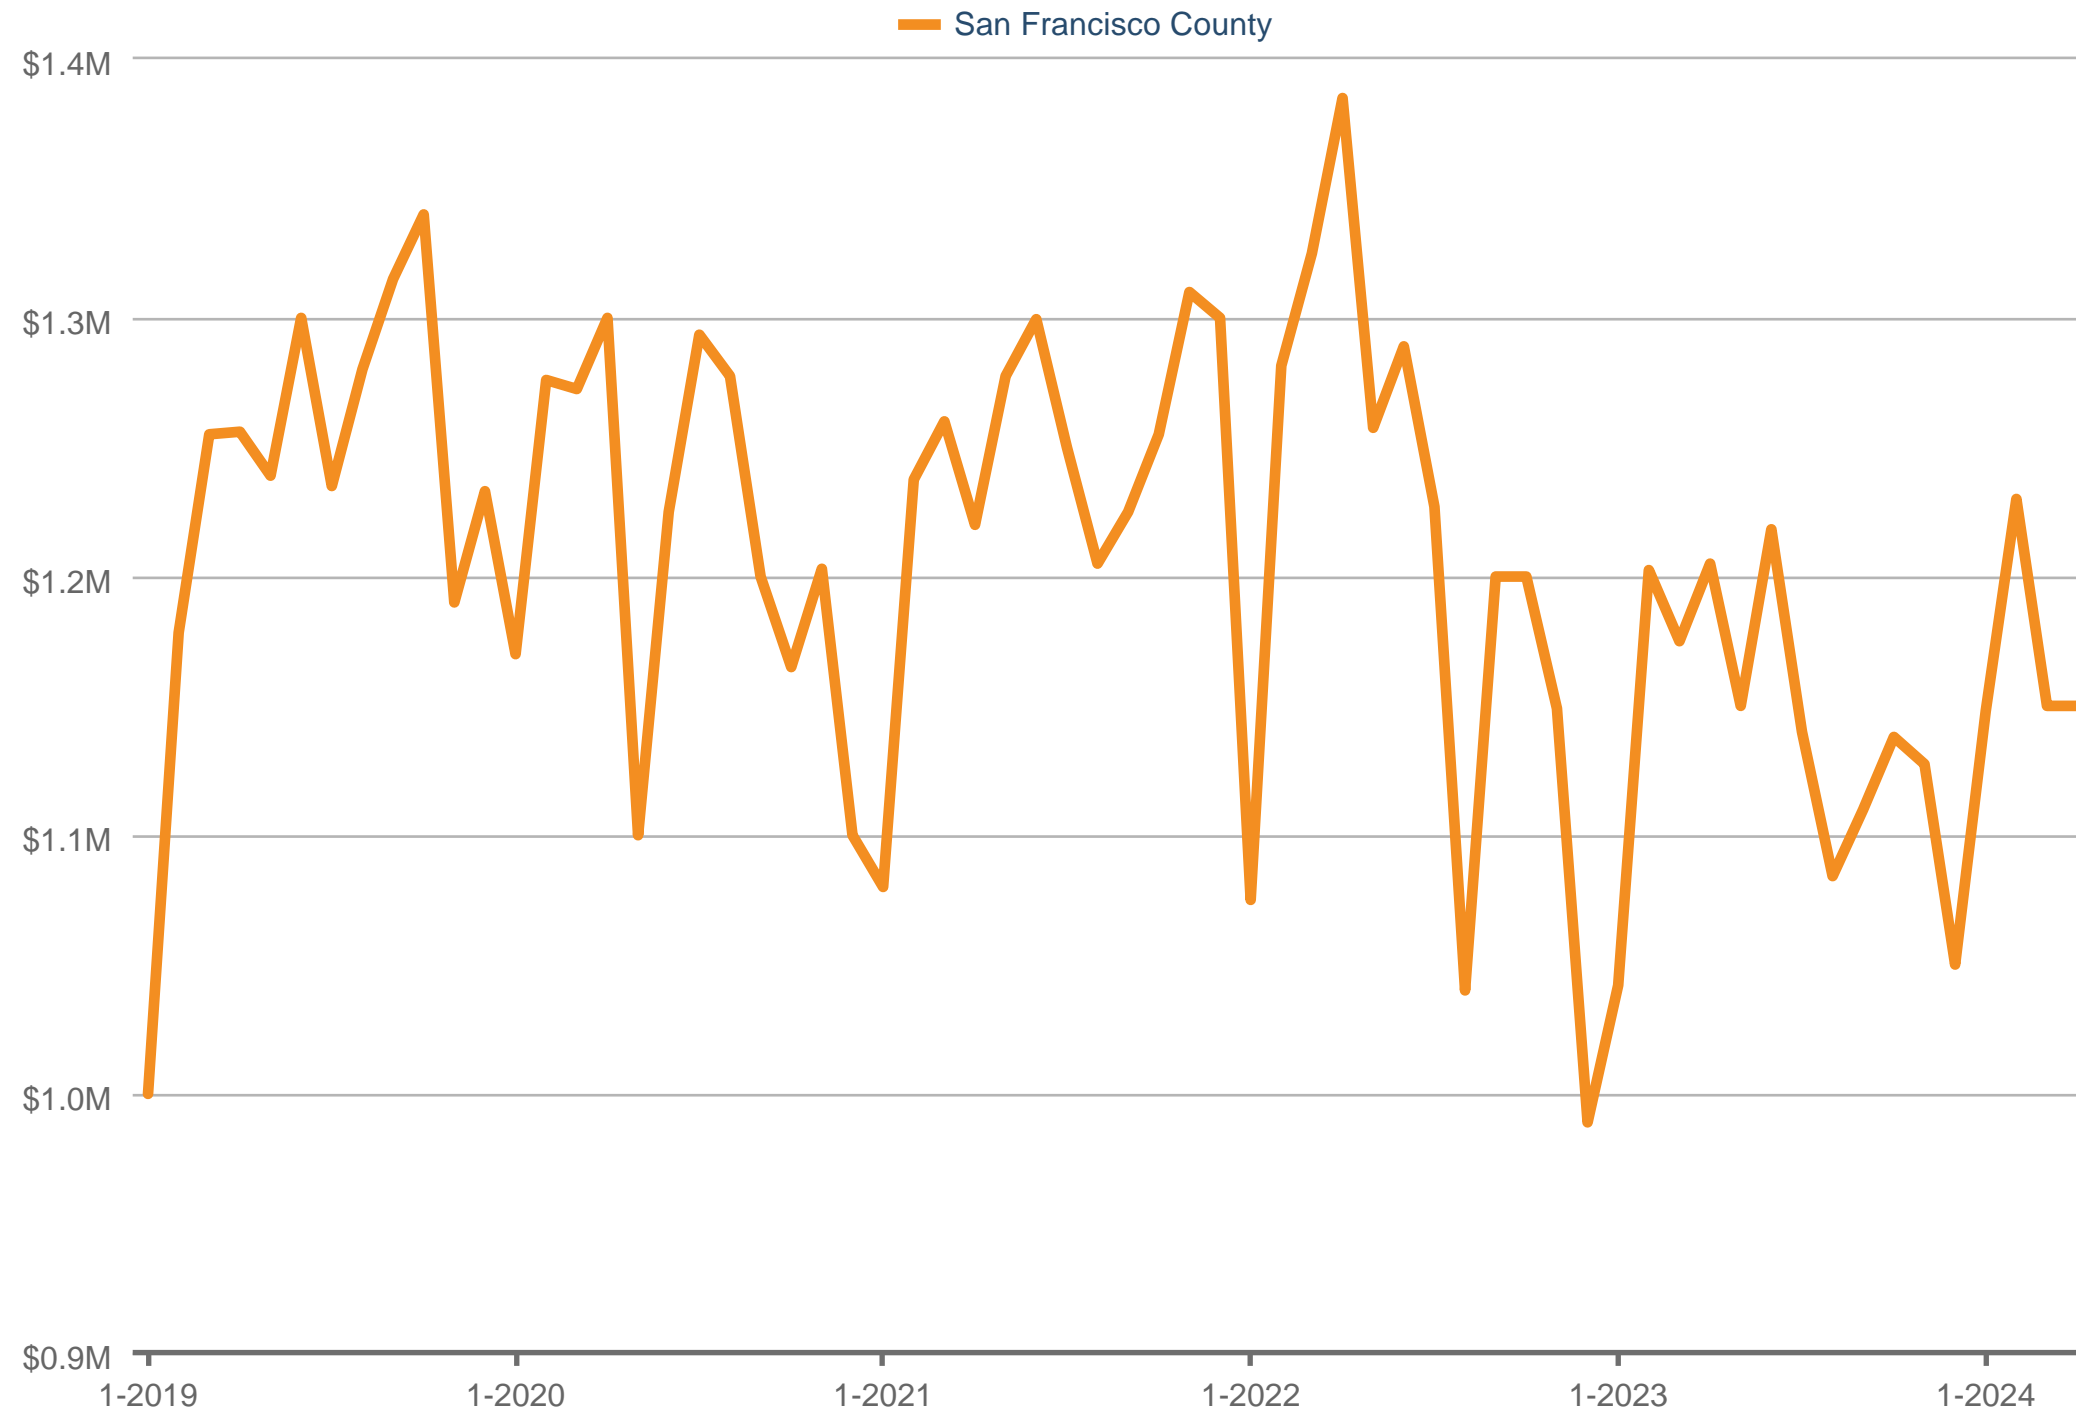

Median Sales Price

San Francisco County: SFARMLS, Condominium

Each data point is one month of activity. Data is from May 12, 2024.

All data from the San Francisco MLS. InfoSparks © 2024 ShowingTime.