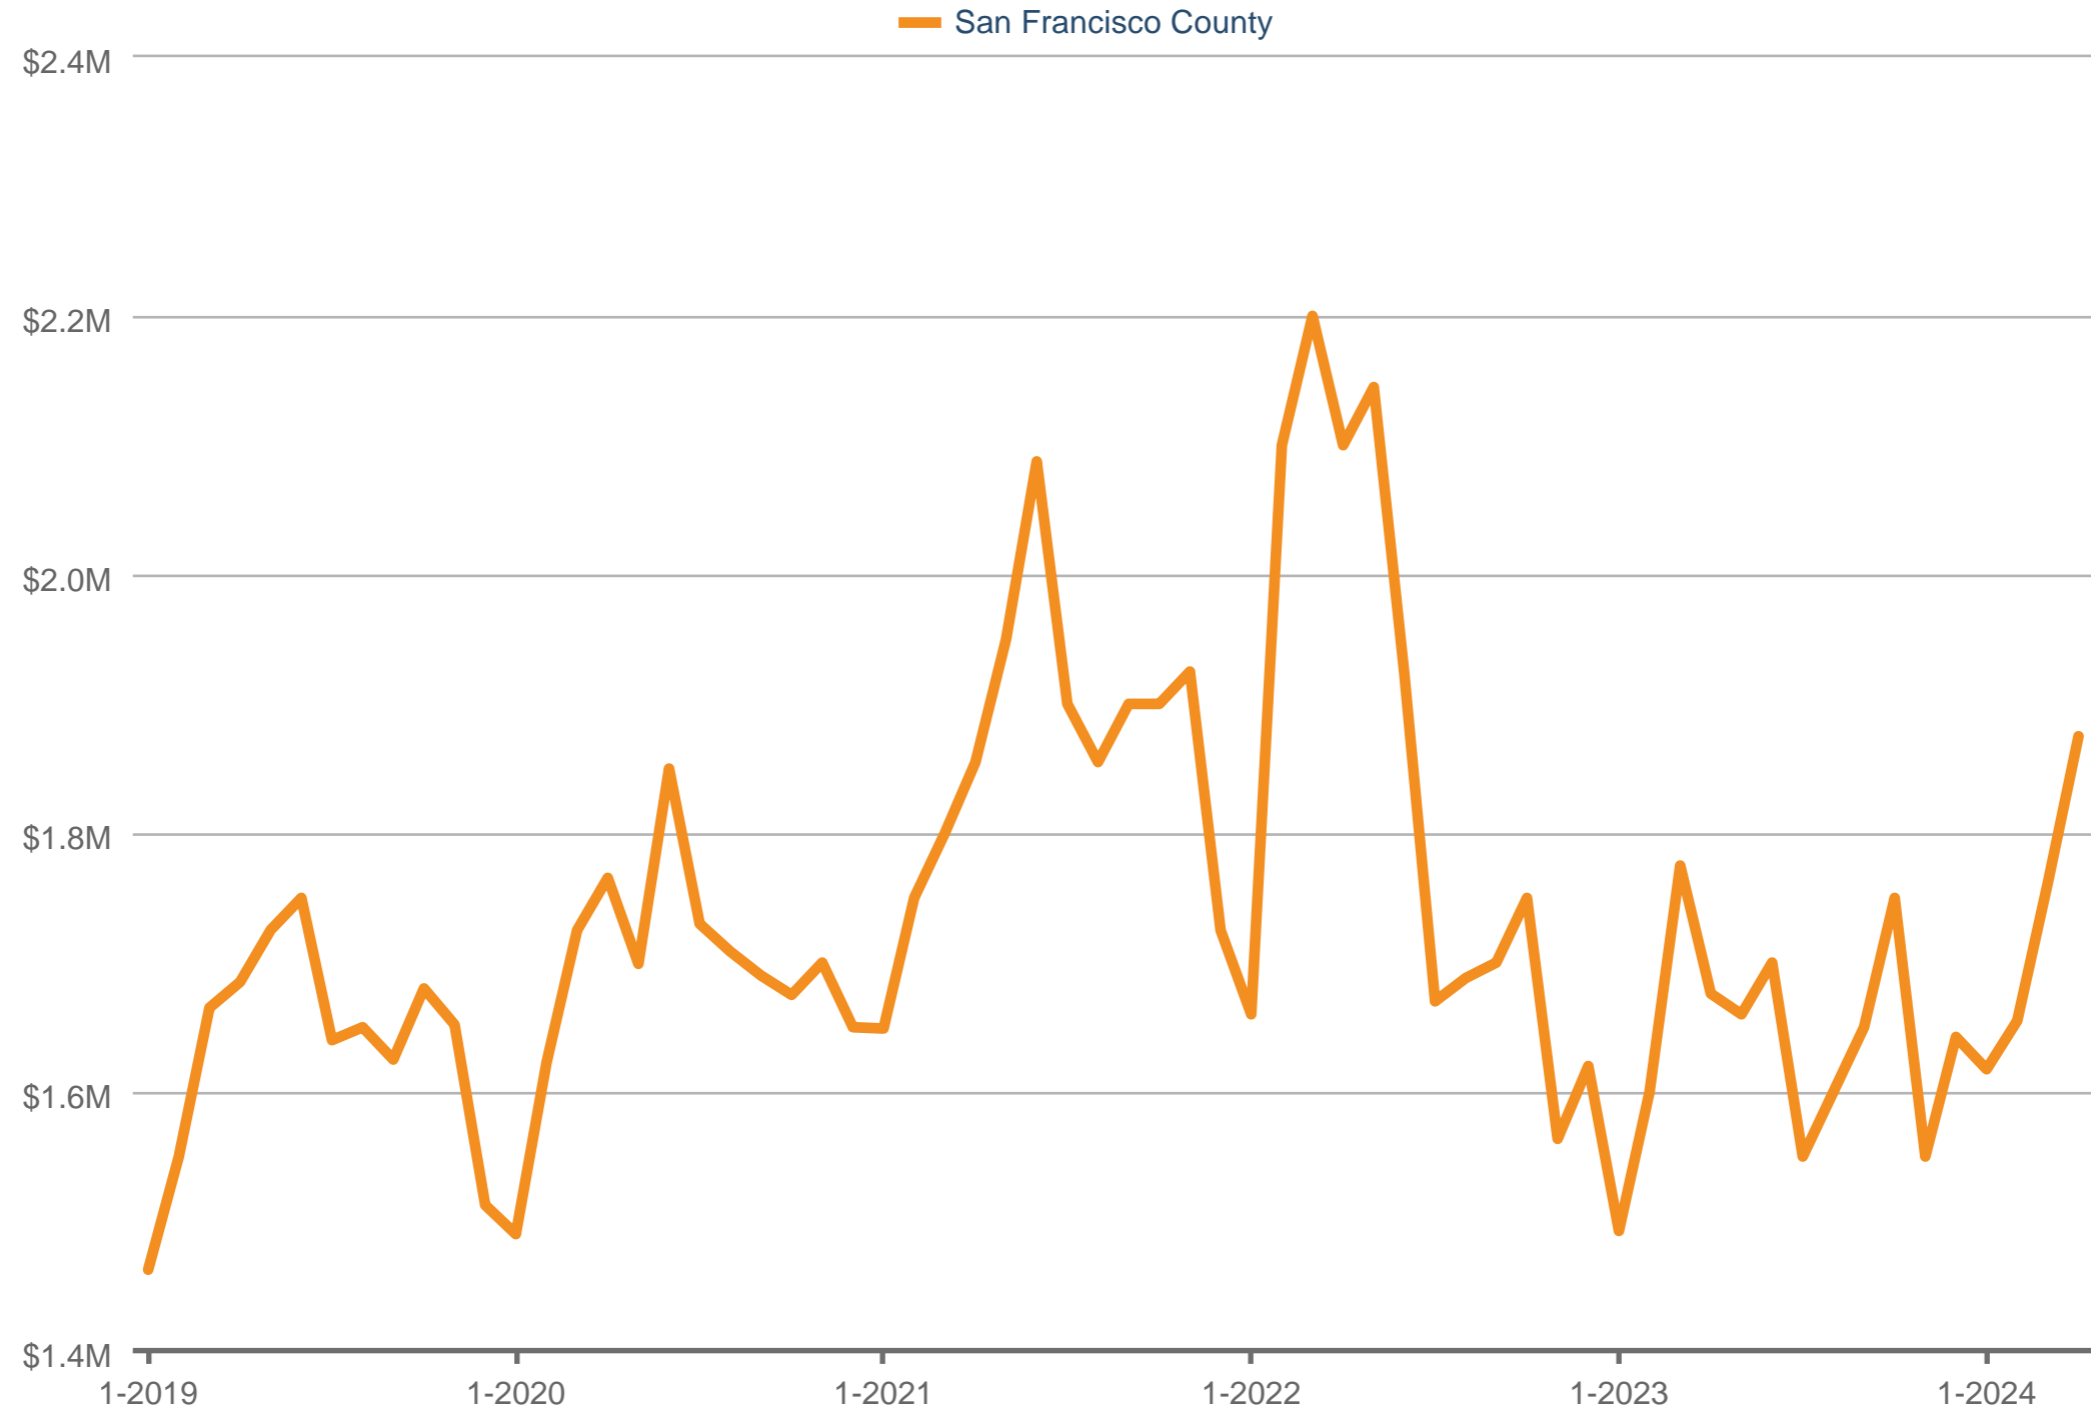

### Median Sales Price

San Francisco County: SFARMLS, Single Family

Each data point is one month of activity. Data is from May 12, 2024.

All data from the San Francisco MLS. InfoSparks © 2024 ShowingTime.