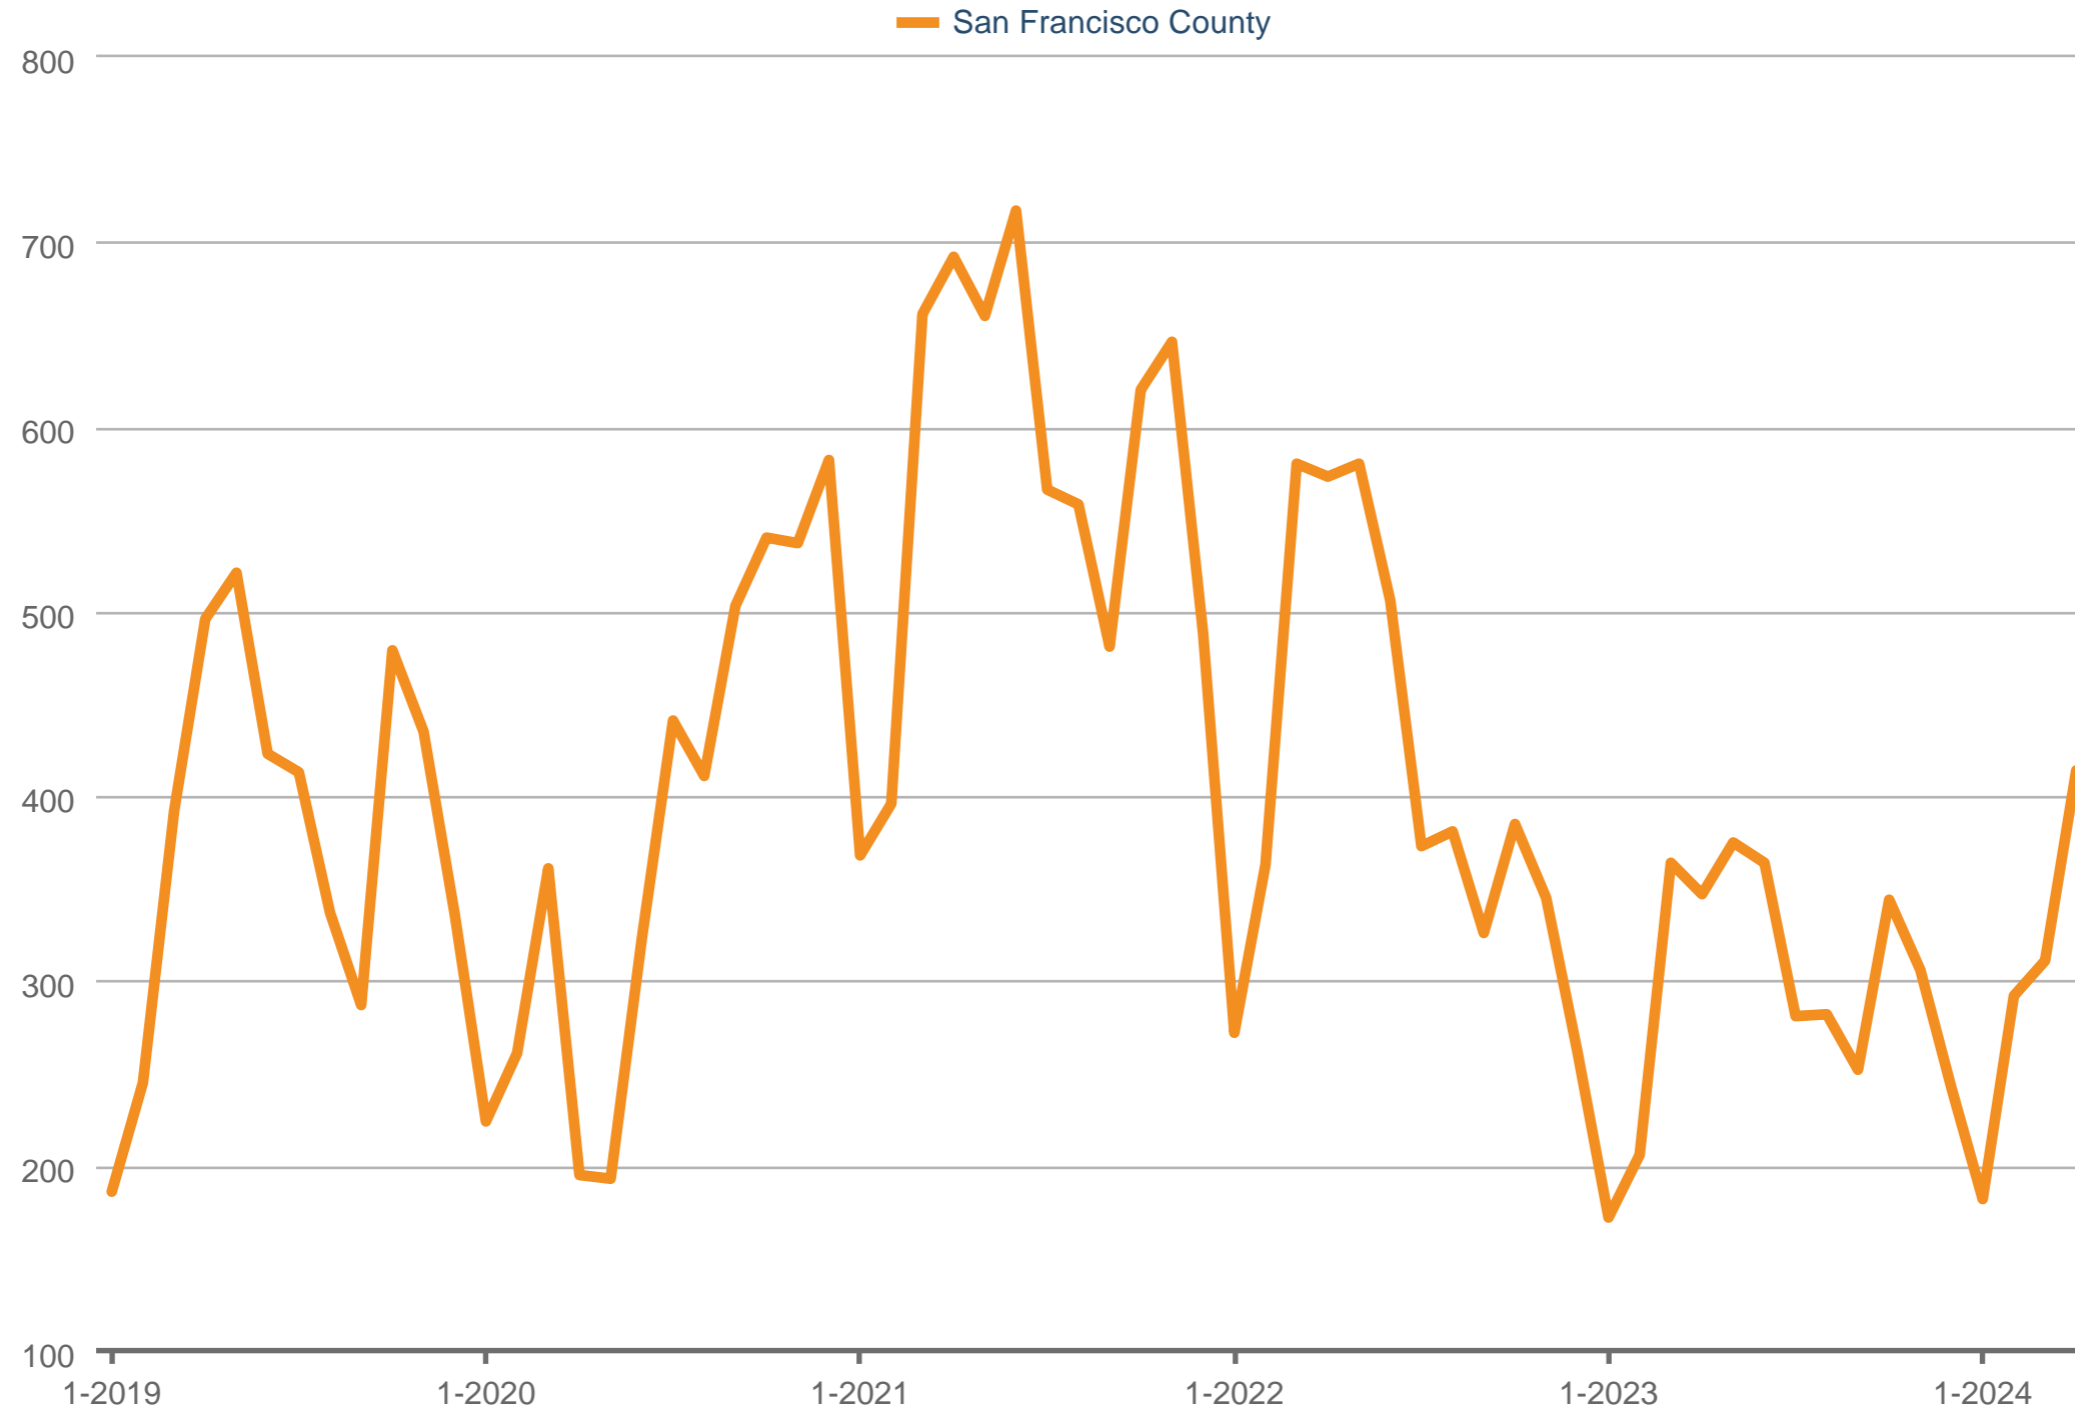

Sold Listings

San Francisco County: SFARMLS

Each data point is one month of activity. Data is from May 12, 2024.

All data from the San Francisco MLS. InfoSparks © 2024 ShowingTime.